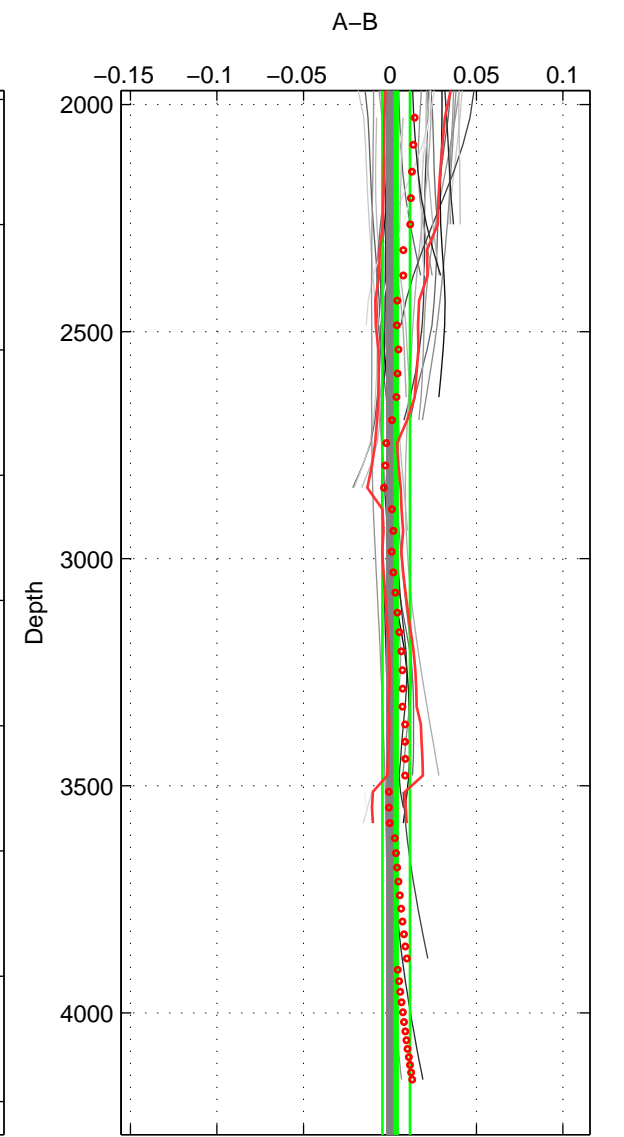

Cruise A (red). Date: Jan 1995 Cruisename: 384-49HH19941213
 Cruise B (blue). Date: Mar 2003 Cruisename: 388-61TG20030217

*** "Favourite" values are means of spaces 1 2 3.

	Offset	O.StDev	Ratio	R.Stdev	Rating
SIGMA:	0.007	0.007	1.000	0.000	5
THETA:	0.007	0.005	1.000	0.000	5
DEPTH:	0.004	0.008	1.000	0.000	5
FAV.:	0.006	0.006	1.000	0.000	5

Profiles of A: 6
 Profiles of B: 9
 Diff profs : 35
 WMoffset (A-B): 0.0074394
 WMoffset stdev: 0.0067414
 WMratio (A/B): 1.0002
 WMratio stdev: 0.00019441

Quality (1-5): 5

Profiles of A: 6
 Profiles of B: 9
 Diff profs : 35
 WMoffset (A-B): 0.0065554
 WMoffset stdev: 0.0045743
 WMratio (A/B): 1.0002
 WMratio stdev: 0.00013198

Quality (1-5): 5

Profiles of A: 6
 Profiles of B: 9
 Diff profs : 35
 WMoffset (A-B): 0.0036703
 WMoffset stdev: 0.0080039
 WMratio (A/B): 1.0001
 WMratio stdev: 0.00023084

Quality (1-5): 5