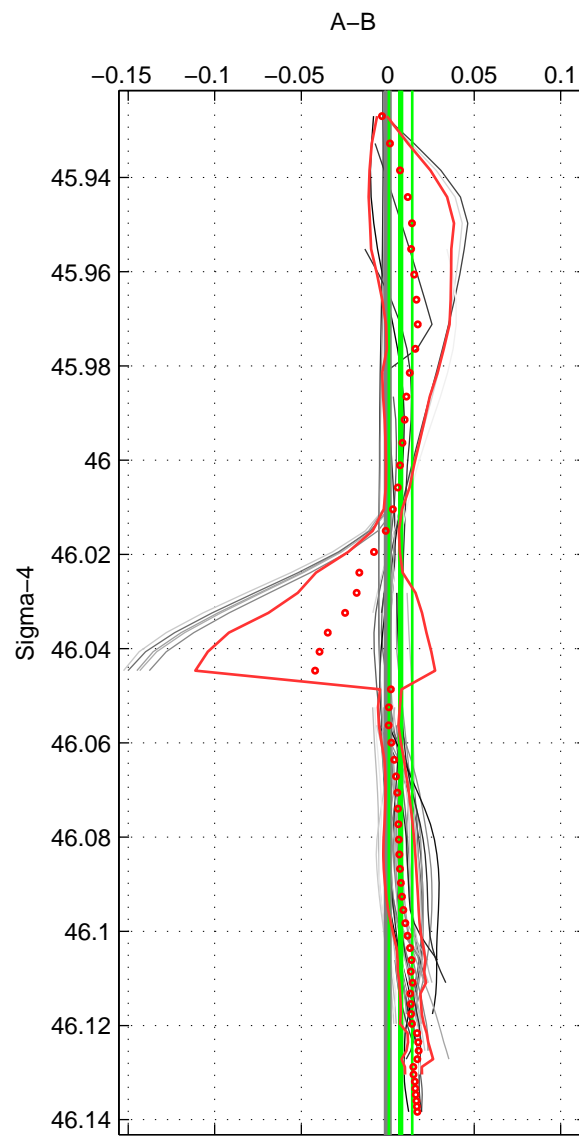

Cruise A (red). Date: Jan 1995 Cruisename: 384-49HH19941213
 Cruise B (blue). Date: Mar 2003 Cruisename: 388-61TG20030217

*** "Favourite" values are means of spaces 1 2 3.

	Offset	O.StDev	Ratio	R.Stdev	Rating
SIGMA:	0.007	0.007	1.000	0.000	5
THETA:	0.007	0.005	1.000	0.000	5
DEPTH:	0.004	0.008	1.000	0.000	5
FAV.:	0.006	0.006	1.000	0.000	5

Profiles of A: 6
 Profiles of B: 9
 Diff profs : 35
 WMoffset (A-B): 0.0074394
 WMoffset stdev: 0.0067414
 WMratio (A/B): 1.0002
 WMratio stdev: 0.00019441

Quality (1-5): 5

Profiles of A: 6
 Profiles of B: 9
 Diff profs : 35
 WMoffset (A-B): 0.0065554
 WMoffset stdev: 0.0045743
 WMratio (A/B): 1.0002
 WMratio stdev: 0.00013198

Quality (1-5): 5

Profiles of A: 6
 Profiles of B: 9
 Diff profs : 35
 WMoffset (A-B): 0.0036703
 WMoffset stdev: 0.0080039
 WMratio (A/B): 1.0001
 WMratio stdev: 0.00023084

Quality (1-5): 5