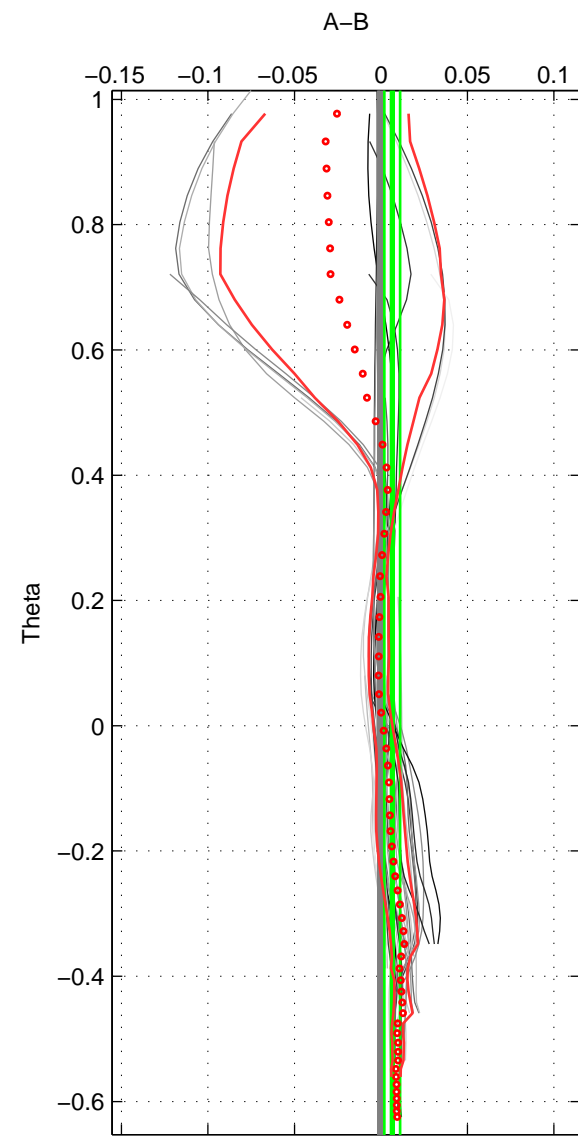

Cruise A (red). Date: Jan 1995 Cruisename: 384-49HH19941213
 Cruise B (blue). Date: Mar 2003 Cruisename: 388-61TG20030217

*** "Favourite" values are means of spaces 1 2 3.

	Offset	O.StDev	Ratio	R.Stdev	Rating
SIGMA:	0.007	0.007	1.000	0.000	5
THETA:	0.007	0.005	1.000	0.000	5
DEPTH:	0.004	0.008	1.000	0.000	5
FAV.:	0.006	0.006	1.000	0.000	5

Profiles of A: 6
 Profiles of B: 9
 Diff profs : 35
 WMoffset (A-B): 0.0074394
 WMoffset stdev: 0.0067414
 WMratio (A/B): 1.0002
 WMratio stdev: 0.00019441

Quality (1-5): 5

Profiles of A: 6
 Profiles of B: 9
 Diff profs : 35
 WMoffset (A-B): 0.0065554
 WMoffset stdev: 0.0045743
 WMratio (A/B): 1.0002
 WMratio stdev: 0.00013198

Quality (1-5): 5

Profiles of A: 6
 Profiles of B: 9
 Diff profs : 35
 WMoffset (A-B): 0.0036703
 WMoffset stdev: 0.0080039
 WMratio (A/B): 1.0001
 WMratio stdev: 0.00023084

Quality (1-5): 5