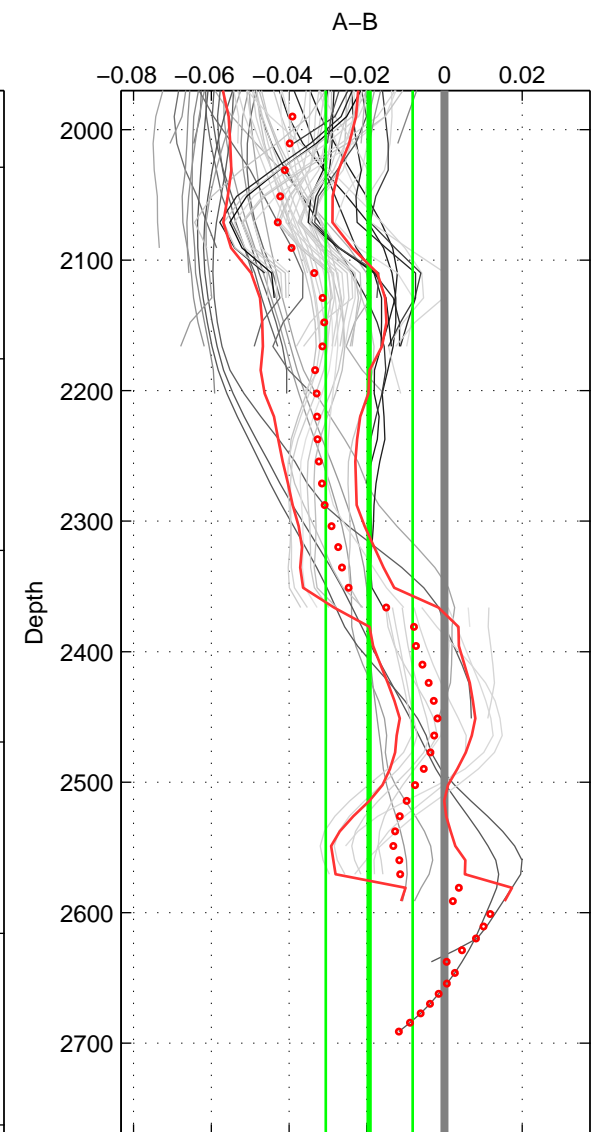

Cruise A (red). Date: Aug 1997 Cruisename: 63-34AR19970805  
 Cruise B (blue). Date: Jul 2003 Cruisename: 165-06MT20030626

\*\*\* "Favourite" values are means of spaces 1 2 3.

	Offset	O.StDev	Ratio	R.Stdev	Rating
SIGMA:	-0.018	0.007	0.999	0.000	4
THETA:	-0.018	0.008	0.999	0.000	4
DEPTH:	-0.019	0.011	0.999	0.000	4
FAV.:	-0.018	0.009	0.999	0.000	4

Profiles of A: 7  
 Profiles of B: 22  
 Diff profs: 98  
 WMoffset (A-B): -0.018035  
 WMoffset stdev: 0.0074785  
 WMratio (A/B): 0.99948  
 WMratio stdev: 0.00021421

Quality (1-5): 4

Profiles of A: 7  
 Profiles of B: 22  
 Diff profs: 95  
 WMoffset (A-B): -0.018046  
 WMoffset stdev: 0.0078785  
 WMratio (A/B): 0.99948  
 WMratio stdev: 0.0002257

Quality (1-5): 4

Profiles of A: 7  
 Profiles of B: 22  
 Diff profs: 88  
 WMoffset (A-B): -0.019365  
 WMoffset stdev: 0.011195  
 WMratio (A/B): 0.99945  
 WMratio stdev: 0.00032062

Quality (1-5): 4