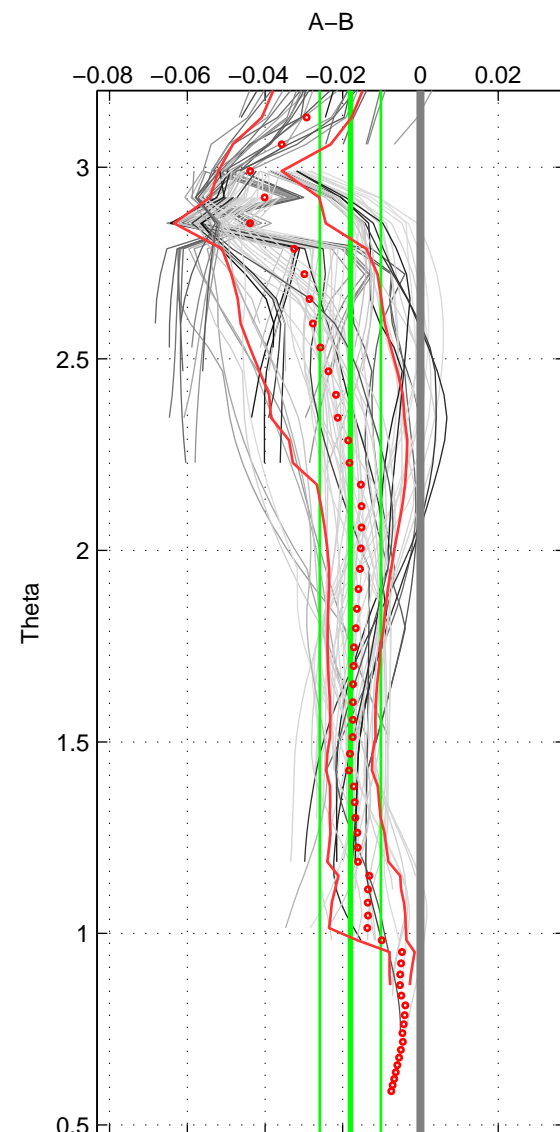

Cruise A (red). Date: Aug 1997 Cruisename: 63-34AR19970805  
 Cruise B (blue). Date: Jul 2003 Cruisename: 165-06MT20030626

\*\*\* "Favourite" values are means of spaces 1 2 3.

	Offset	O.StDev	Ratio	R.Stdev	Rating
SIGMA:	-0.018	0.007	0.999	0.000	4
THETA:	-0.018	0.008	0.999	0.000	4
DEPTH:	-0.019	0.011	0.999	0.000	4
FAV.:	-0.018	0.009	0.999	0.000	4

Profiles of A: 7  
 Profiles of B: 22  
 Diff profs: 98  
 WMoffset (A-B): -0.018035  
 WMoffset stdev: 0.0074785  
 WMratio (A/B): 0.99948  
 WMratio stdev: 0.00021421

Quality (1-5): 4

Profiles of A: 7  
 Profiles of B: 22  
 Diff profs: 95  
 WMoffset (A-B): -0.018046  
 WMoffset stdev: 0.0078785  
 WMratio (A/B): 0.99948  
 WMratio stdev: 0.0002257

Quality (1-5): 4

Profiles of A: 7  
 Profiles of B: 22  
 Diff profs: 88  
 WMoffset (A-B): -0.019365  
 WMoffset stdev: 0.011195  
 WMratio (A/B): 0.99945  
 WMratio stdev: 0.00032062

Quality (1-5): 4