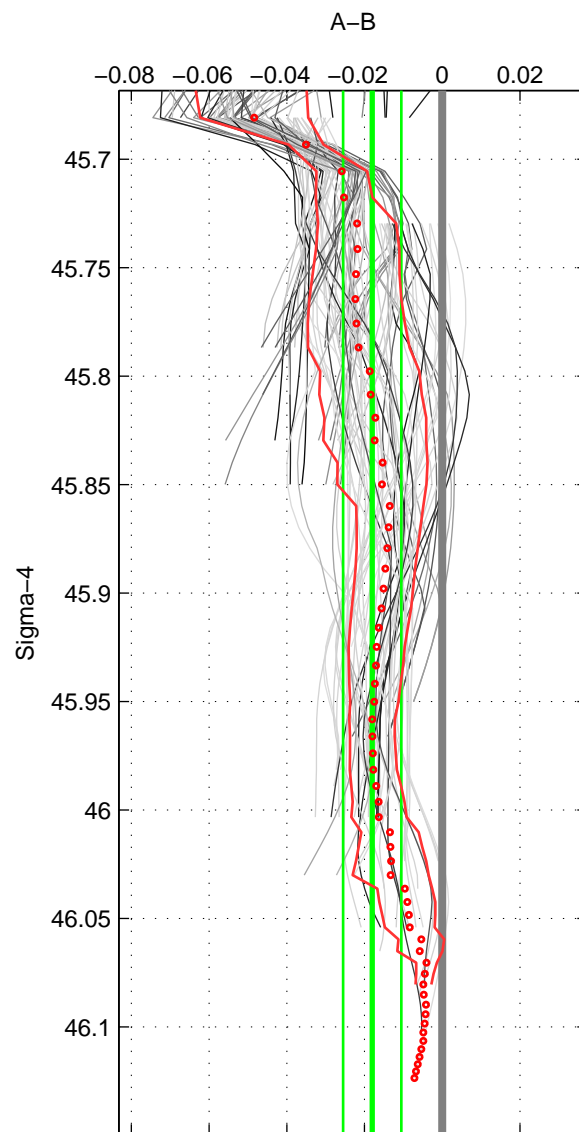

Cruise A (red). Date: Aug 1997 Cruisename: 63-34AR19970805  
 Cruise B (blue). Date: Jul 2003 Cruisename: 165-06MT20030626

\*\*\* "Favourite" values are means of spaces 1 2 3.

	Offset	O.StDev	Ratio	R.Stdev	Rating
SIGMA:	-0.018	0.007	0.999	0.000	4
THETA:	-0.018	0.008	0.999	0.000	4
DEPTH:	-0.019	0.011	0.999	0.000	4
FAV.:	-0.018	0.009	0.999	0.000	4

Profiles of A: 7  
 Profiles of B: 22  
 Diff profs: 98  
 WMoffset (A-B): -0.018035  
 WMoffset stdev: 0.0074785  
 WMratio (A/B): 0.99948  
 WMratio stdev: 0.00021421

Quality (1-5): 4

Profiles of A: 7  
 Profiles of B: 22  
 Diff profs: 95  
 WMoffset (A-B): -0.018046  
 WMoffset stdev: 0.0078785  
 WMratio (A/B): 0.99948  
 WMratio stdev: 0.0002257

Quality (1-5): 4

Profiles of A: 7  
 Profiles of B: 22  
 Diff profs: 88  
 WMoffset (A-B): -0.019365  
 WMoffset stdev: 0.011195  
 WMratio (A/B): 0.99945  
 WMratio stdev: 0.00032062

Quality (1-5): 4