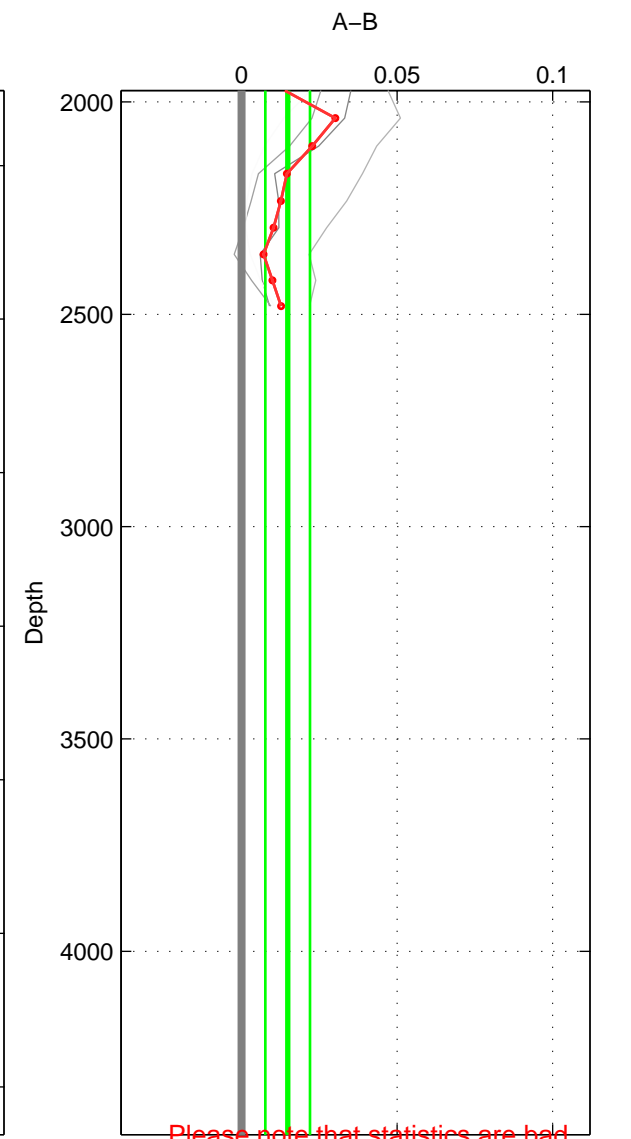

Cruise A (red). Date: Jul 1992 Cruisename: 7-06MT19920701

Cruise B (blue). Date: Oct 1994 Cruisename: 147-06MT19941012

*** "Favourite" values are those of space 2.

	Offset	O.StDev	Ratio	R.Stdev	Rating
SIGMA:	0.009	0.012	1.000	0.000	2
THETA:	0.001	0.007	1.000	0.000	4
DEPTH:	0.015	0.007	1.000	0.000	2
FAV.:	0.001	0.007	1.000	0.000	4

Please note that statistics are bad.

Profiles of A: 2
 Profiles of B: 4
 Diff profs: 8
 WMoffset (A-B): 0.0088602
 WMoffset stdev: 0.012097
 WMratio (A/B): 1.0003
 WMratio stdev: 0.00034649

Quality (1-5): 2

Profiles of A: 5
 Profiles of B: 4
 Diff profs: 19
 WMoffset (A-B): 0.0012864
 WMoffset stdev: 0.0070528
 WMratio (A/B): 1
 WMratio stdev: 0.00020176

Quality (1-5): 4

Please note that statistics are bad.

Profiles of A: 2
 Profiles of B: 4
 Diff profs: 8
 WMoffset (A-B): 0.014871
 WMoffset stdev: 0.0071743
 WMratio (A/B): 1.0004
 WMratio stdev: 0.00020556

Quality (1-5): 2