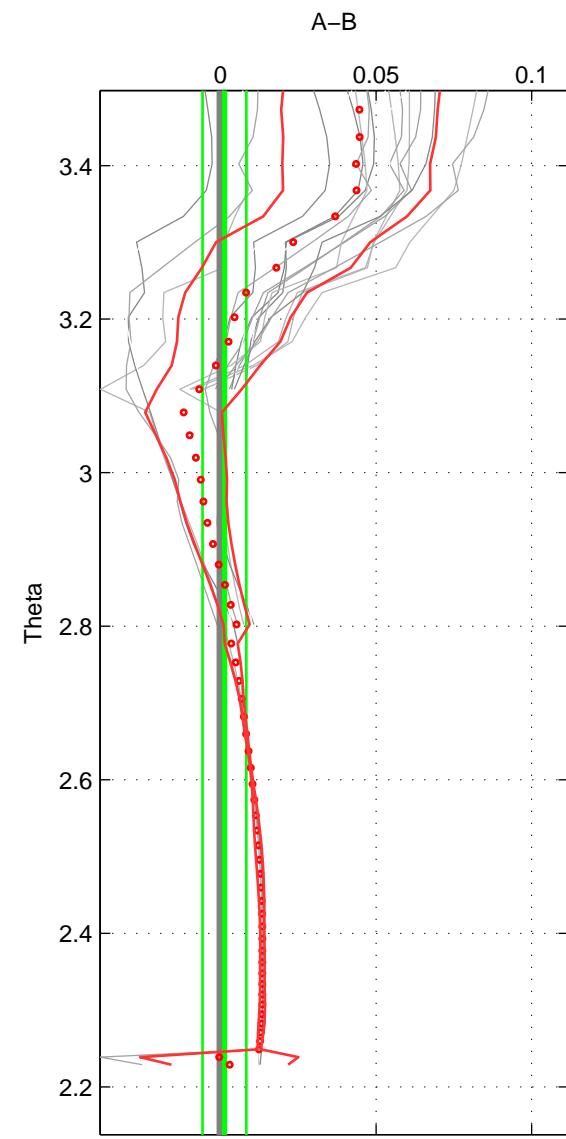

Cruise A (red). Date: Jul 1992 Cruisename: 7-06MT19920701

Cruise B (blue). Date: Oct 1994 Cruisename: 147-06MT19941012

*** "Favourite" values are those of space 2.

	Offset	O.StDev	Ratio	R.Stdev	Rating
SIGMA:	0.009	0.012	1.000	0.000	2
THETA:	0.001	0.007	1.000	0.000	4
DEPTH:	0.015	0.007	1.000	0.000	2
FAV.:	0.001	0.007	1.000	0.000	4

Please note that statistics are bad.

Profiles of A: 2
 Profiles of B: 4
 Diff profs: 8
 WMoffset (A-B): 0.0088602
 WMoffset stdev: 0.012097
 WMratio (A/B): 1.0003
 WMratio stdev: 0.00034649

Quality (1-5): 2

Profiles of A: 5
 Profiles of B: 4
 Diff profs: 19
 WMoffset (A-B): 0.0012864
 WMoffset stdev: 0.0070528
 WMratio (A/B): 1
 WMratio stdev: 0.00020176

Quality (1-5): 4

Please note that statistics are bad.

Profiles of A: 2
 Profiles of B: 4
 Diff profs: 8
 WMoffset (A-B): 0.014871
 WMoffset stdev: 0.0071743
 WMratio (A/B): 1.0004
 WMratio stdev: 0.00020556

Quality (1-5): 2