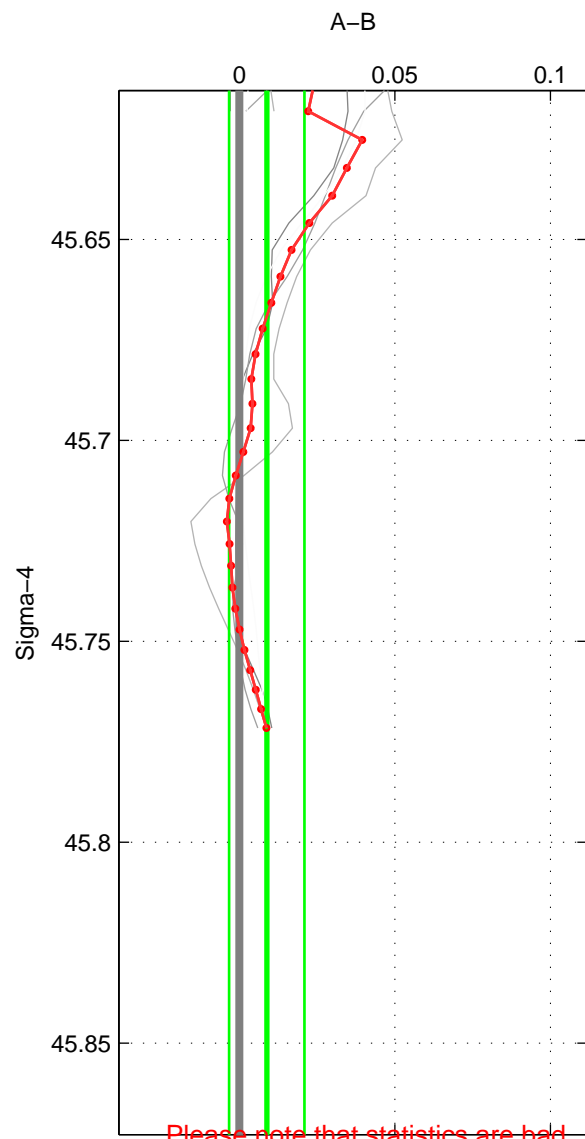

Cruise A (red). Date: Jul 1992 Cruisename: 7-06MT19920701

Cruise B (blue). Date: Oct 1994 Cruisename: 147-06MT19941012

*** "Favourite" values are those of space 2.

	Offset	O.StDev	Ratio	R.Stdev	Rating
SIGMA:	0.009	0.012	1.000	0.000	2
THETA:	0.001	0.007	1.000	0.000	4
DEPTH:	0.015	0.007	1.000	0.000	2
FAV.:	0.001	0.007	1.000	0.000	4

Please note that statistics are bad.

Profiles of A: 2
 Profiles of B: 4
 Diff profs: 8
 WMoffset (A-B): 0.0088602
 WMoffset stdev: 0.012097
 WMratio (A/B): 1.0003
 WMratio stdev: 0.00034649

Quality (1-5): 2

Profiles of A: 5
 Profiles of B: 4
 Diff profs: 19
 WMoffset (A-B): 0.0012864
 WMoffset stdev: 0.0070528
 WMratio (A/B): 1
 WMratio stdev: 0.00020176

Quality (1-5): 4

Please note that statistics are bad.

Profiles of A: 2
 Profiles of B: 4
 Diff profs: 8
 WMoffset (A-B): 0.014871
 WMoffset stdev: 0.0071743
 WMratio (A/B): 1.0004
 WMratio stdev: 0.00020556

Quality (1-5): 2