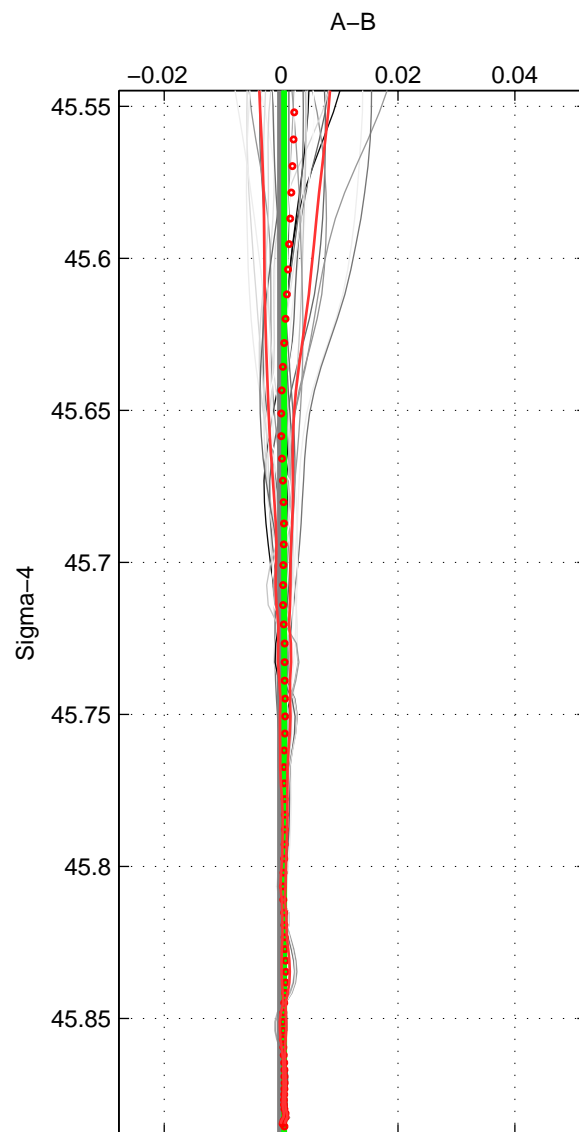

Cruise A (red). Date: Aug 2004 Cruisename: 601-49NZ20040807

Cruise B (blue). Date: Oct 2007 Cruisename: 613-49NZ20071008

\*\*\* "Favourite" values are means of spaces 1 2 3.

	Offset	O.StDev	Ratio	R.Stdev	Rating
SIGMA:	0.001	0.000	1.000	0.000	5
THETA:	0.001	0.000	1.000	0.000	5
DEPTH:	0.001	0.001	1.000	0.000	5
FAV.:	0.001	0.000	1.000	0.000	5

Profiles of A: 9  
 Profiles of B: 13  
 Diff profs : 35  
 WMoffset (A-B): 0.00052861  
 WMoffset stdev: 0.00027859  
 WMratio (A/B): 1  
 WMratio stdev: 8.0316e-06

Quality (1-5): 5

Profiles of A: 9  
 Profiles of B: 13  
 Diff profs : 35  
 WMoffset (A-B): 0.00083543  
 WMoffset stdev: 0.00047612  
 WMratio (A/B): 1  
 WMratio stdev: 1.3727e-05

Quality (1-5): 5

Profiles of A: 9  
 Profiles of B: 13  
 Diff profs : 35  
 WMoffset (A-B): 0.00087666  
 WMoffset stdev: 0.00056414  
 WMratio (A/B): 1  
 WMratio stdev: 1.6261e-05

Quality (1-5): 5