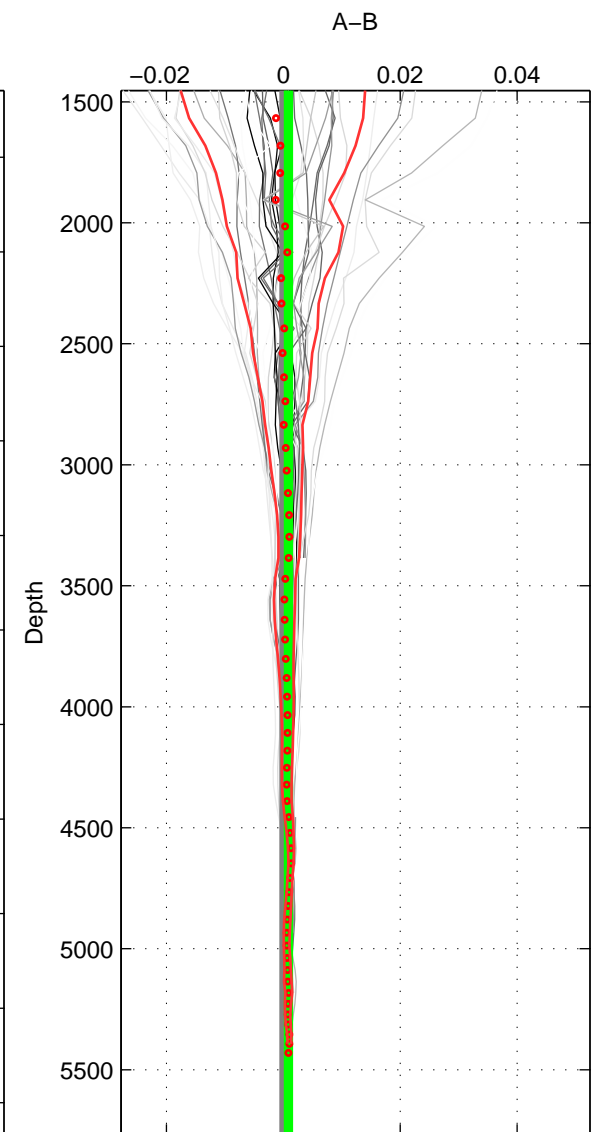

Cruise A (red). Date: Aug 2004 Cruisename: 601-49NZ20040807

Cruise B (blue). Date: Oct 2007 Cruisename: 613-49NZ20071008

\*\*\* "Favourite" values are means of spaces 1 2 3.

	Offset	O.StDev	Ratio	R.Stdev	Rating
SIGMA:	0.001	0.000	1.000	0.000	5
THETA:	0.001	0.000	1.000	0.000	5
DEPTH:	0.001	0.001	1.000	0.000	5
FAV.:	0.001	0.000	1.000	0.000	5

Profiles of A: 9  
 Profiles of B: 13  
 Diff profs : 35  
 WMoffset (A-B): 0.00052861  
 WMoffset stdev: 0.00027859  
 WMratio (A/B): 1  
 WMratio stdev: 8.0316e-06

Quality (1-5): 5

Profiles of A: 9  
 Profiles of B: 13  
 Diff profs : 35  
 WMoffset (A-B): 0.00083543  
 WMoffset stdev: 0.00047612  
 WMratio (A/B): 1  
 WMratio stdev: 1.3727e-05

Quality (1-5): 5

Profiles of A: 9  
 Profiles of B: 13  
 Diff profs : 35  
 WMoffset (A-B): 0.00087666  
 WMoffset stdev: 0.00056414  
 WMratio (A/B): 1  
 WMratio stdev: 1.6261e-05

Quality (1-5): 5