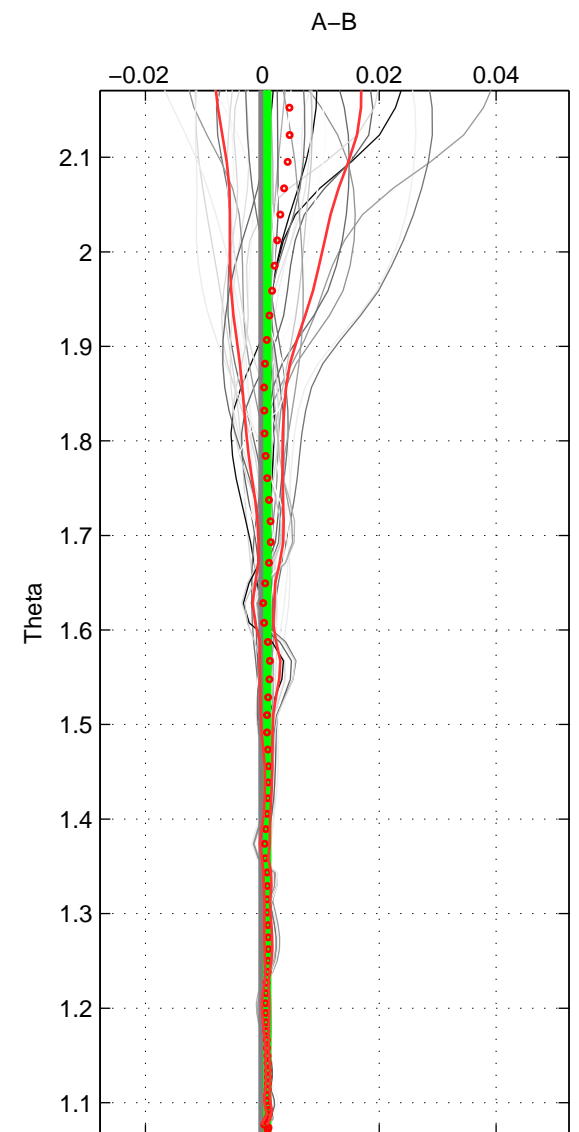

Cruise A (red). Date: Aug 2004 Cruisename: 601-49NZ20040807

Cruise B (blue). Date: Oct 2007 Cruisename: 613-49NZ20071008

\*\*\* "Favourite" values are means of spaces 1 2 3.

	Offset	O.StDev	Ratio	R.Stdev	Rating
SIGMA:	0.001	0.000	1.000	0.000	5
THETA:	0.001	0.000	1.000	0.000	5
DEPTH:	0.001	0.001	1.000	0.000	5
FAV.:	0.001	0.000	1.000	0.000	5

Profiles of A: 9  
 Profiles of B: 13  
 Diff profs : 35  
 WMoffset (A-B): 0.00052861  
 WMoffset stdev: 0.00027859  
 WMratio (A/B): 1  
 WMratio stdev: 8.0316e-06

Quality (1-5): 5

Profiles of A: 9  
 Profiles of B: 13  
 Diff profs : 35  
 WMoffset (A-B): 0.00083543  
 WMoffset stdev: 0.00047612  
 WMratio (A/B): 1  
 WMratio stdev: 1.3727e-05

Quality (1-5): 5

Profiles of A: 9  
 Profiles of B: 13  
 Diff profs : 35  
 WMoffset (A-B): 0.00087666  
 WMoffset stdev: 0.00056414  
 WMratio (A/B): 1  
 WMratio stdev: 1.6261e-05

Quality (1-5): 5