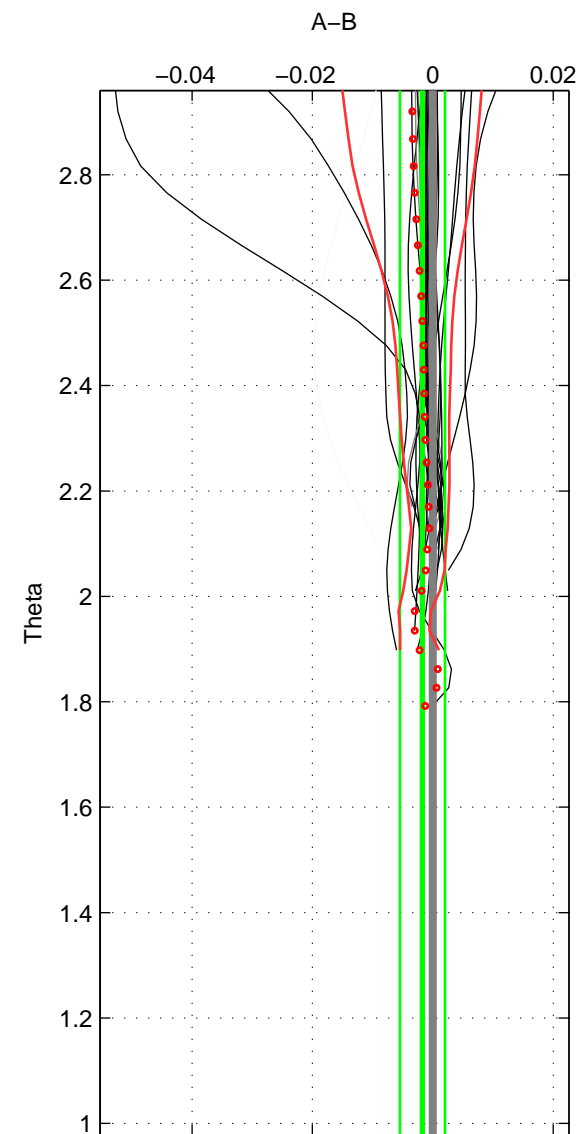

Cruise A (red). Date: Jul 2005 Cruisename: 669-49UF20050615

Cruise B (blue). Date: Jun 2007 Cruisename: 715-49UP20070606

*** "Favourite" values are means of spaces 1 2.

	Offset	O.StDev	Ratio	R.Stdev	Rating
SIGMA:	-0.001	0.003	1.000	0.000	4
THETA:	-0.002	0.004	1.000	0.000	4
DEPTH:	-0.003	0.001	1.000	0.000	3
FAV. :	-0.001	0.003	1.000	0.000	4

Profiles of A: 26
 Profiles of B: 25
 Diff profs : 28
 WMoffset (A-B): -0.00076417
 WMoffset stdev: 0.0025491
 WMratio (A/B): 0.99998
 WMratio stdev: 7.3678e-05

Quality (1-5): 4

Profiles of A: 26
 Profiles of B: 25
 Diff profs : 28
 WMoffset (A-B): -0.0017268
 WMoffset stdev: 0.0037339
 WMratio (A/B): 0.99995
 WMratio stdev: 0.00010794

Quality (1-5): 4

Profiles of A: 26
 Profiles of B: 25
 Diff profs : 28
 WMoffset (A-B): -0.0029243
 WMoffset stdev: 0.0005108
 WMratio (A/B): 0.99992
 WMratio stdev: 1.4812e-05

Quality (1-5): 3

Please note that statistics are bad.