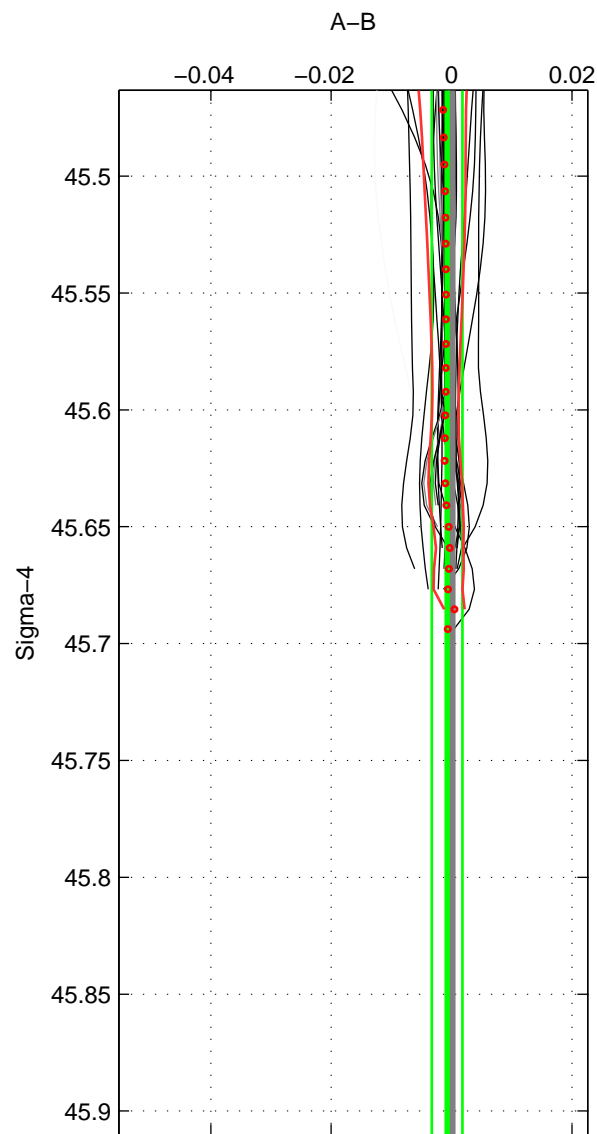

Cruise A (red). Date: Jul 2005 Cruisename: 669-49UF20050615

Cruise B (blue). Date: Jun 2007 Cruisename: 715-49UP20070606

*** "Favourite" values are means of spaces 1 2.

	Offset	O.StDev	Ratio	R.Stdev	Rating
SIGMA:	-0.001	0.003	1.000	0.000	4
THETA:	-0.002	0.004	1.000	0.000	4
DEPTH:	-0.003	0.001	1.000	0.000	3
FAV. :	-0.001	0.003	1.000	0.000	4

Profiles of A: 26
 Profiles of B: 25
 Diff profs : 28
 WMoffset (A-B): -0.00076417
 WMoffset stdev: 0.0025491
 WMratio (A/B): 0.99998
 WMratio stdev: 7.3678e-05

Quality (1-5): 4

Profiles of A: 26
 Profiles of B: 25
 Diff profs : 28
 WMoffset (A-B): -0.0017268
 WMoffset stdev: 0.0037339
 WMratio (A/B): 0.99995
 WMratio stdev: 0.00010794

Quality (1-5): 4

Profiles of A: 26
 Profiles of B: 25
 Diff profs : 28
 WMoffset (A-B): -0.0029243
 WMoffset stdev: 0.0005108
 WMratio (A/B): 0.99992
 WMratio stdev: 1.4812e-05

Quality (1-5): 3

Please note that statistics are bad.