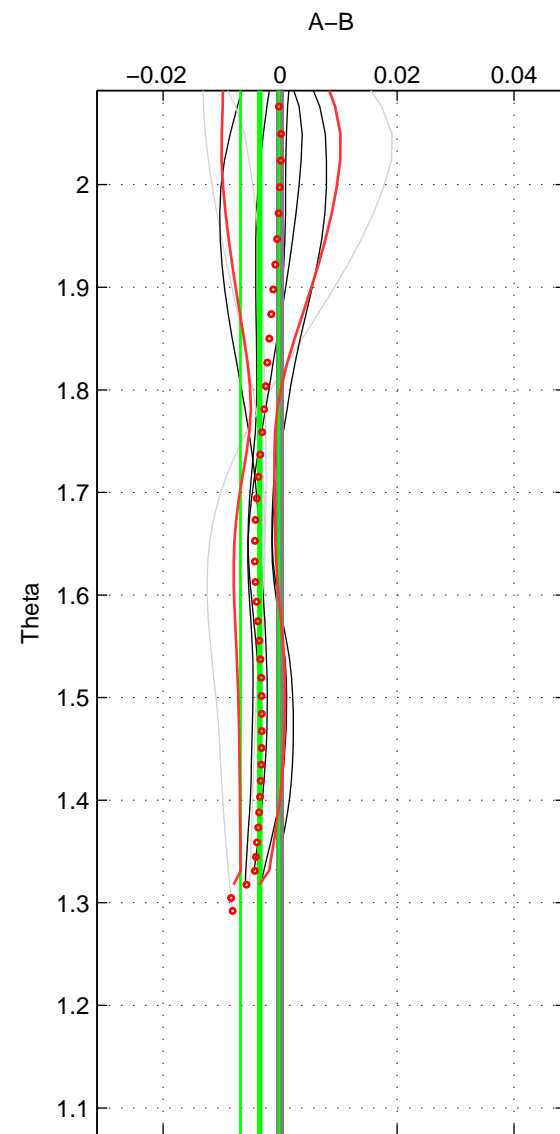

Cruise A (red). Date: Aug 1999 Cruisename: 570-49HO19990719

Cruise B (blue). Date: Jun 2001 Cruisename: 591-49NZ20010604

*** "Favourite" values are means of spaces 1 2 3.

	Offset	O.StDev	Ratio	R.Stdev	Rating
SIGMA:	-0.002	0.002	1.000	0.000	2
THETA:	-0.003	0.003	1.000	0.000	2
DEPTH:	-0.007	0.003	1.000	0.000	2
FAV. :	-0.004	0.003	1.000	0.000	2

Profiles of A: 4
 Profiles of B: 4
 Diff profs : 8
 WMoffset (A-B): -0.001892
 WMoffset stdev: 0.0023275
 WMratio (A/B): 0.99995
 WMratio stdev: 6.7242e-05

Quality (1-5): 2

Profiles of A: 4
 Profiles of B: 4
 Diff profs : 8
 WMoffset (A-B): -0.0034813
 WMoffset stdev: 0.0032871
 WMratio (A/B): 0.9999
 WMratio stdev: 9.4933e-05

Quality (1-5): 2

Profiles of A: 4
 Profiles of B: 4
 Diff profs : 8
 WMoffset (A-B): -0.007122
 WMoffset stdev: 0.0031286
 WMratio (A/B): 0.99979
 WMratio stdev: 9.0256e-05

Quality (1-5): 2