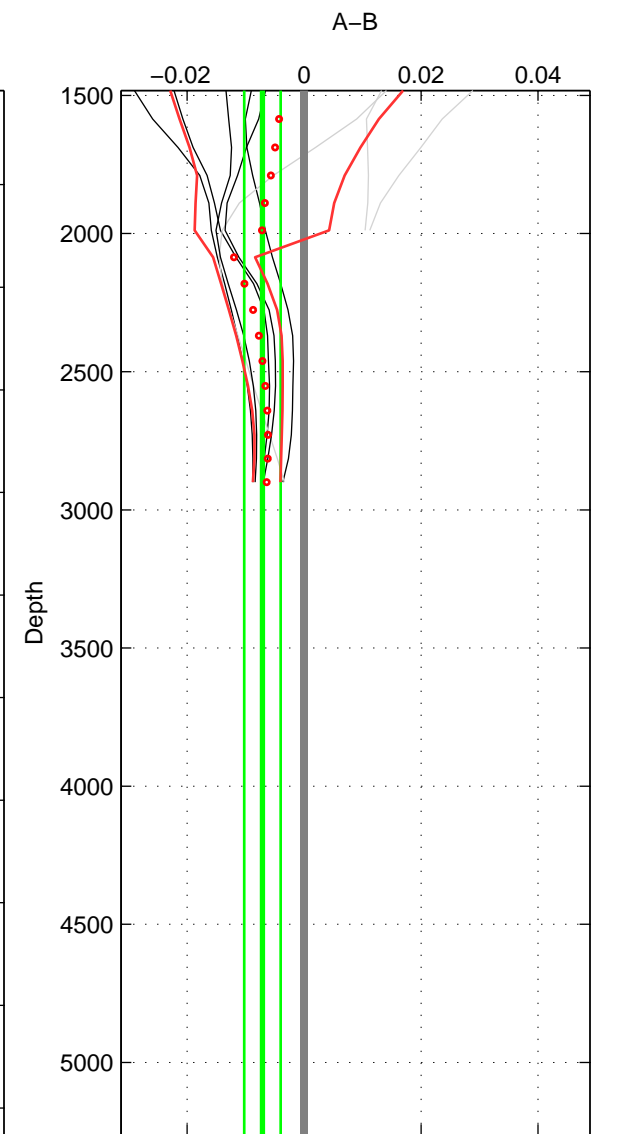

Cruise A (red). Date: Aug 1999 Cruisename: 570-49HO19990719

Cruise B (blue). Date: Jun 2001 Cruisename: 591-49NZ20010604

*** "Favourite" values are means of spaces 1 2 3.

	Offset	O.StDev	Ratio	R.Stdev	Rating
SIGMA:	-0.002	0.002	1.000	0.000	2
THETA:	-0.003	0.003	1.000	0.000	2
DEPTH:	-0.007	0.003	1.000	0.000	2
FAV. :	-0.004	0.003	1.000	0.000	2

Profiles of A: 4
 Profiles of B: 4
 Diff profs : 8
 WMoffset (A-B): -0.001892
 WMoffset stdev: 0.0023275
 WMratio (A/B): 0.99995
 WMratio stdev: 6.7242e-05

Quality (1-5): 2

Profiles of A: 4
 Profiles of B: 4
 Diff profs : 8
 WMoffset (A-B): -0.0034813
 WMoffset stdev: 0.0032871
 WMratio (A/B): 0.9999
 WMratio stdev: 9.4933e-05

Quality (1-5): 2

Profiles of A: 4
 Profiles of B: 4
 Diff profs : 8
 WMoffset (A-B): -0.007122
 WMoffset stdev: 0.0031286
 WMratio (A/B): 0.99979
 WMratio stdev: 9.0256e-05

Quality (1-5): 2