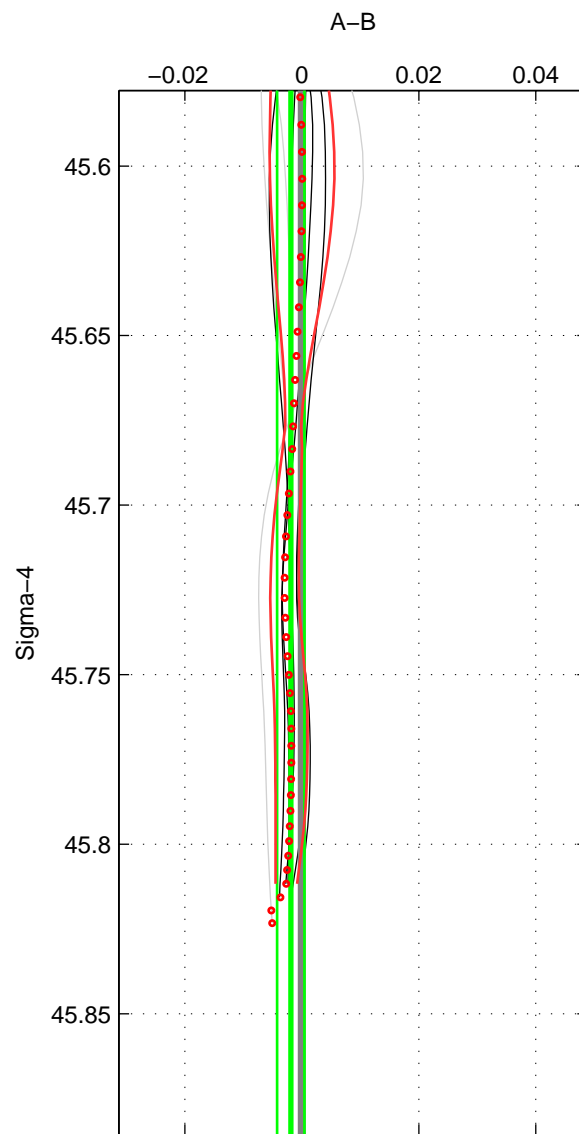

Cruise A (red). Date: Aug 1999 Cruisename: 570-49HO19990719

Cruise B (blue). Date: Jun 2001 Cruisename: 591-49NZ20010604

*** "Favourite" values are means of spaces 1 2 3.

	Offset	O.StDev	Ratio	R.Stdev	Rating
SIGMA:	-0.002	0.002	1.000	0.000	2
THETA:	-0.003	0.003	1.000	0.000	2
DEPTH:	-0.007	0.003	1.000	0.000	2
FAV. :	-0.004	0.003	1.000	0.000	2

Profiles of A: 4
 Profiles of B: 4
 Diff profs : 8
 WMoffset (A-B): -0.001892
 WMoffset stdev: 0.0023275
 WMratio (A/B): 0.99995
 WMratio stdev: 6.7242e-05

Quality (1-5): 2

Profiles of A: 4
 Profiles of B: 4
 Diff profs : 8
 WMoffset (A-B): -0.0034813
 WMoffset stdev: 0.0032871
 WMratio (A/B): 0.9999
 WMratio stdev: 9.4933e-05

Quality (1-5): 2

Profiles of A: 4
 Profiles of B: 4
 Diff profs : 8
 WMoffset (A-B): -0.007122
 WMoffset stdev: 0.0031286
 WMratio (A/B): 0.99979
 WMratio stdev: 9.0256e-05

Quality (1-5): 2