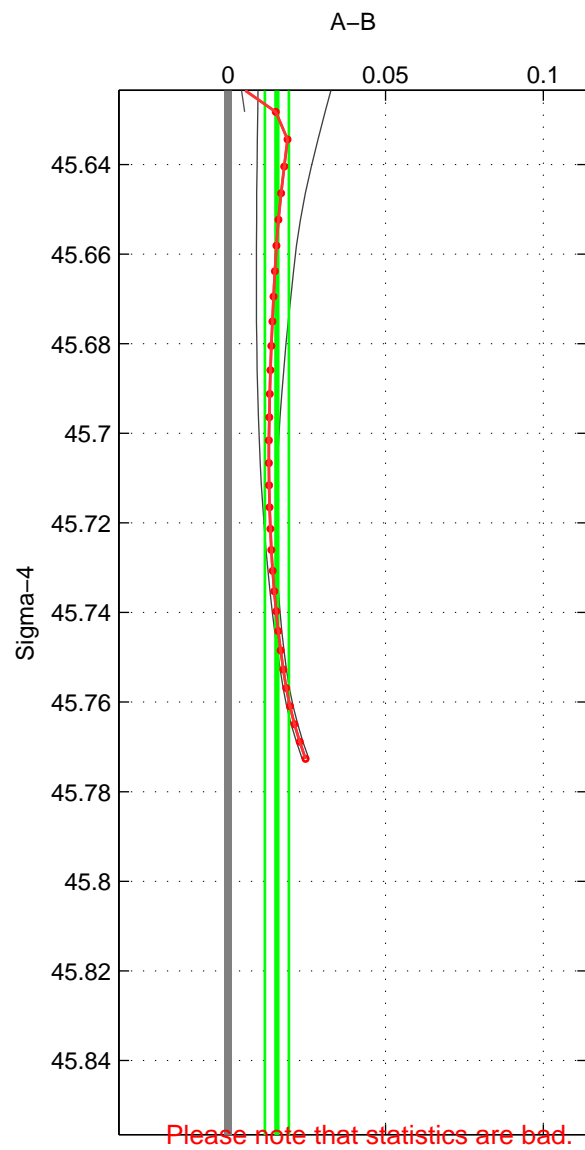

Cruise A (red). Date: Jul 1992 Cruisename: 7-06MT19920701

Cruise B (blue). Date: Jun 1989 Cruisename: 308-74DI19890612

*** "Favourite" values are those of space 2.

	Offset	O.StDev	Ratio	R.Stdev	Rating
SIGMA:	0.016	0.004	1.000	0.000	2
THETA:	0.016	0.009	1.000	0.000	4
DEPTH:	0.016	0.006	1.000	0.000	2
FAV.:	0.016	0.009	1.000	0.000	4

Please note that statistics are bad.

Profiles of A: 3
 Profiles of B: 3
 Diff profs: 5
 WMoffset (A-B): 0.015503
 WMoffset stdev: 0.0038136
 WMratio (A/B): 1.0004
 WMratio stdev: 0.00010914

Quality (1-5): 2

Profiles of A: 6
 Profiles of B: 4
 Diff profs: 16
 WMoffset (A-B): 0.016224
 WMoffset stdev: 0.0085988
 WMratio (A/B): 1.0005
 WMratio stdev: 0.00024619

Quality (1-5): 4

Please note that statistics are bad.

Profiles of A: 2
 Profiles of B: 3
 Diff profs: 4
 WMoffset (A-B): 0.016352
 WMoffset stdev: 0.0056664
 WMratio (A/B): 1.0005
 WMratio stdev: 0.00016217

Quality (1-5): 2