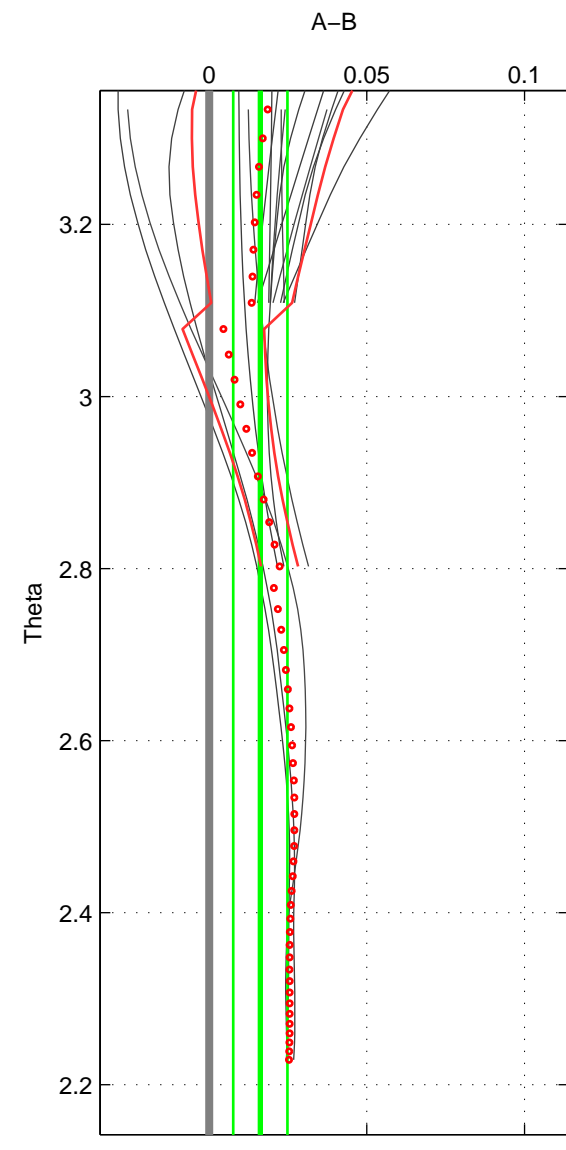

Cruise A (red). Date: Jul 1992 Cruisename: 7-06MT19920701

Cruise B (blue). Date: Jun 1989 Cruisename: 308-74DI19890612

*** "Favourite" values are those of space 2.

	Offset	O.StDev	Ratio	R.Stdev	Rating
SIGMA:	0.016	0.004	1.000	0.000	2
THETA:	0.016	0.009	1.000	0.000	4
DEPTH:	0.016	0.006	1.000	0.000	2
FAV.:	0.016	0.009	1.000	0.000	4

Please note that statistics are bad.

Profiles of A: 3
 Profiles of B: 3
 Diff profs: 5
 WMoffset (A-B): 0.015503
 WMoffset stdev: 0.0038136
 WMratio (A/B): 1.0004
 WMratio stdev: 0.00010914

Quality (1-5): 2

Profiles of A: 6
 Profiles of B: 4
 Diff profs: 16
 WMoffset (A-B): 0.016224
 WMoffset stdev: 0.0085988
 WMratio (A/B): 1.0005
 WMratio stdev: 0.00024619

Quality (1-5): 4

Please note that statistics are bad.

Profiles of A: 2
 Profiles of B: 3
 Diff profs: 4
 WMoffset (A-B): 0.016352
 WMoffset stdev: 0.0056664
 WMratio (A/B): 1.0005
 WMratio stdev: 0.00016217

Quality (1-5): 2