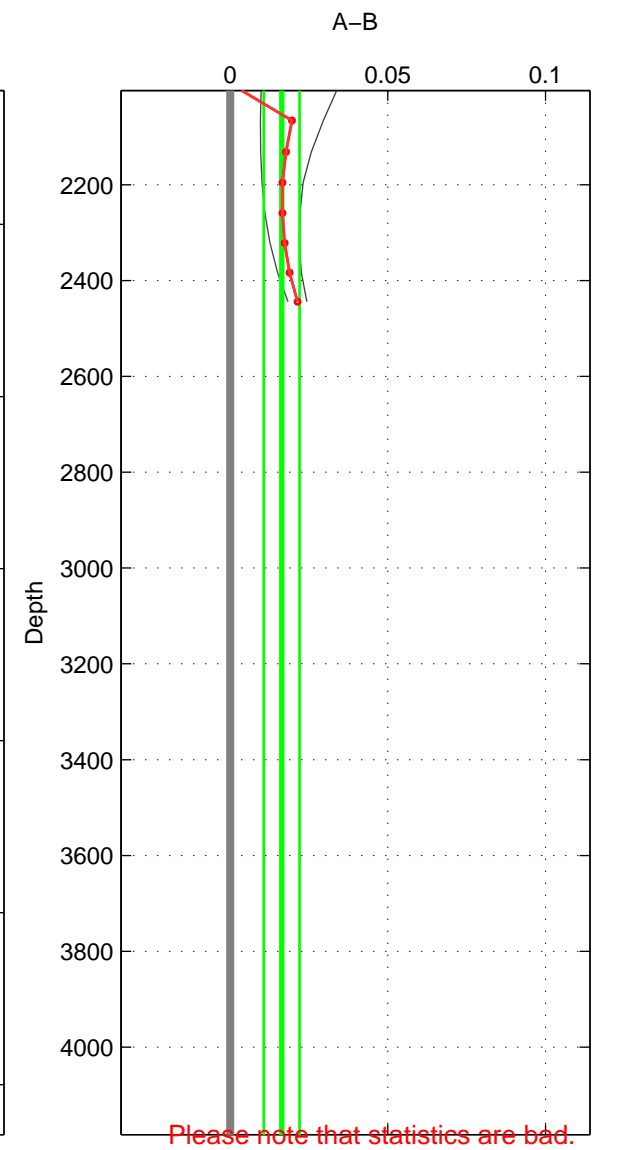

Cruise A (red). Date: Jul 1992 Cruisename: 7-06MT19920701

Cruise B (blue). Date: Jun 1989 Cruisename: 308-74DI19890612

*** "Favourite" values are those of space 2.

	Offset	O.StDev	Ratio	R.Stdev	Rating
SIGMA:	0.016	0.004	1.000	0.000	2
THETA:	0.016	0.009	1.000	0.000	4
DEPTH:	0.016	0.006	1.000	0.000	2
FAV.:	0.016	0.009	1.000	0.000	4

Please note that statistics are bad.

Profiles of A: 3
 Profiles of B: 3
 Diff profs: 5
 WMoffset (A-B): 0.015503
 WMoffset stdev: 0.0038136
 WMratio (A/B): 1.0004
 WMratio stdev: 0.00010914

Quality (1-5): 2

Profiles of A: 6
 Profiles of B: 4
 Diff profs: 16
 WMoffset (A-B): 0.016224
 WMoffset stdev: 0.0085988
 WMratio (A/B): 1.0005
 WMratio stdev: 0.00024619

Quality (1-5): 4

Please note that statistics are bad.

Profiles of A: 2
 Profiles of B: 3
 Diff profs: 4
 WMoffset (A-B): 0.016352
 WMoffset stdev: 0.0056664
 WMratio (A/B): 1.0005
 WMratio stdev: 0.00016217

Quality (1-5): 2