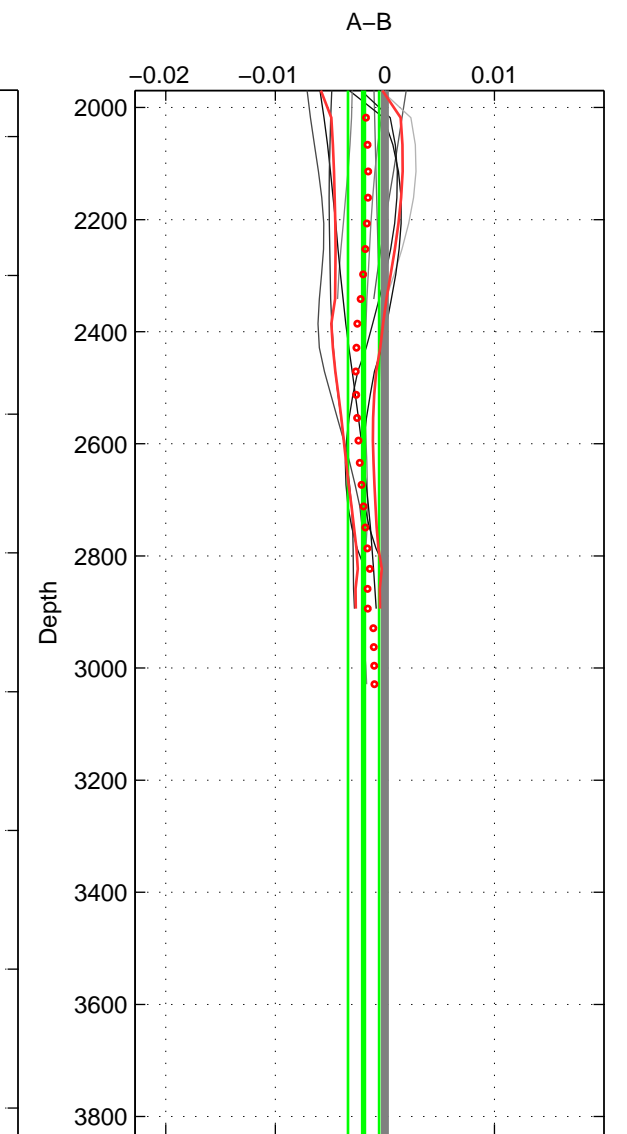

Cruise A (red). Date: May 2002 Cruisename: 51-32H120020505

Cruise B (blue). Date: Sep 2002 Cruisename: 67-49NZ20020822

*** "Favourite" values are means of spaces 1 2 3.

	Offset	O.StDev	Ratio	R.Stdev	Rating
SIGMA:	-0.000	0.000	1.000	0.000	2
THETA:	-0.001	0.004	1.000	0.000	2
DEPTH:	-0.002	0.001	1.000	0.000	2
FAV. :	-0.001	0.002	1.000	0.000	2

Profiles of A: 3
 Profiles of B: 5
 Diff profs : 13
 WMoffset (A-B): -7.5476e-05
 WMoffset stdev: 0.00028528
 WMratio (A/B): 1
 WMratio stdev: 8.1646e-06

Quality (1-5): 2

Profiles of A: 3
 Profiles of B: 5
 Diff profs : 13
 WMoffset (A-B): -0.00052637
 WMoffset stdev: 0.0037186
 WMratio (A/B): 0.99998
 WMratio stdev: 0.00010639

Quality (1-5): 2

Profiles of A: 3
 Profiles of B: 5
 Diff profs : 13
 WMoffset (A-B): -0.0019421
 WMoffset stdev: 0.0014166
 WMratio (A/B): 0.99994
 WMratio stdev: 4.0524e-05

Quality (1-5): 2