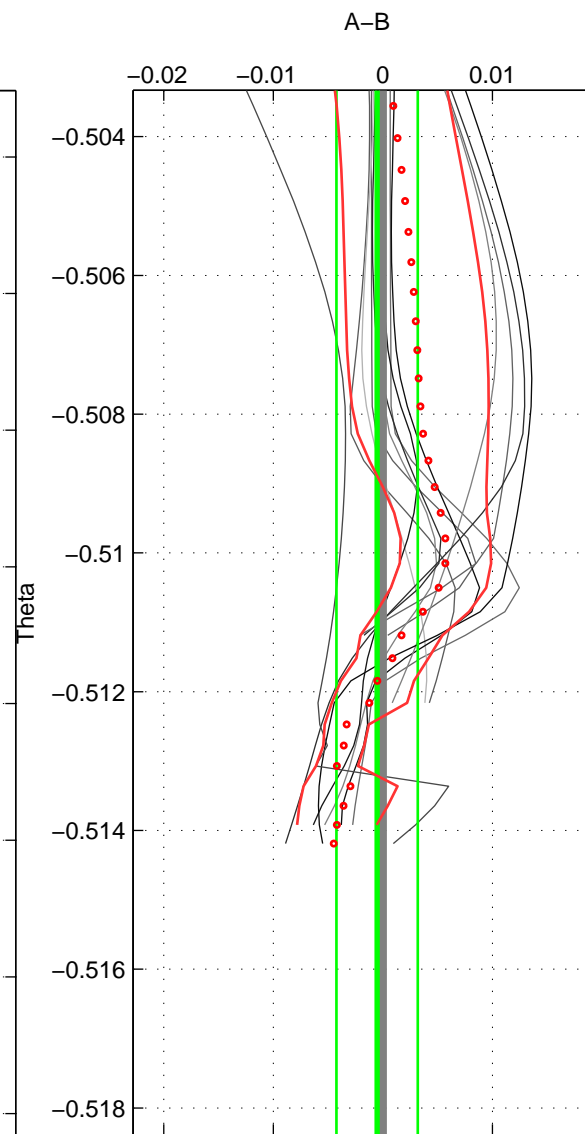

Cruise A (red). Date: May 2002 Cruisename: 51-32H120020505

Cruise B (blue). Date: Sep 2002 Cruisename: 67-49NZ20020822

*** "Favourite" values are means of spaces 1 2 3.

	Offset	O.StDev	Ratio	R.Stdev	Rating
SIGMA:	-0.000	0.000	1.000	0.000	2
THETA:	-0.001	0.004	1.000	0.000	2
DEPTH:	-0.002	0.001	1.000	0.000	2
FAV. :	-0.001	0.002	1.000	0.000	2

Profiles of A: 3
 Profiles of B: 5
 Diff profs : 13
 WMoffset (A-B): -7.5476e-05
 WMoffset stdev: 0.00028528
 WMratio (A/B): 1
 WMratio stdev: 8.1646e-06

Quality (1-5): 2

Profiles of A: 3
 Profiles of B: 5
 Diff profs : 13
 WMoffset (A-B): -0.00052637
 WMoffset stdev: 0.0037186
 WMratio (A/B): 0.99998
 WMratio stdev: 0.00010639

Quality (1-5): 2

Profiles of A: 3
 Profiles of B: 5
 Diff profs : 13
 WMoffset (A-B): -0.0019421
 WMoffset stdev: 0.0014166
 WMratio (A/B): 0.99994
 WMratio stdev: 4.0524e-05

Quality (1-5): 2