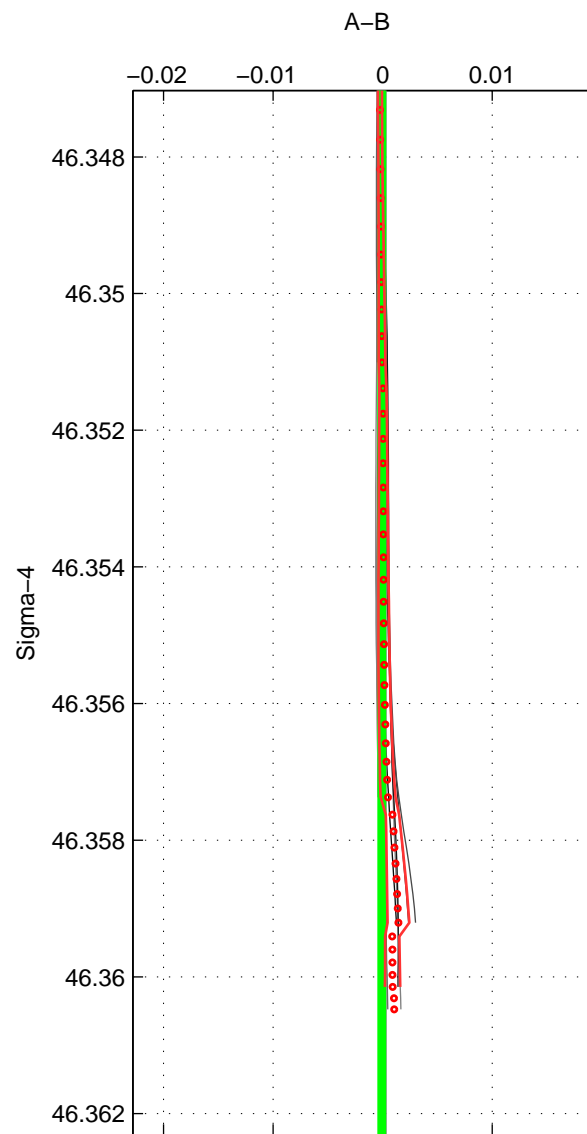

Cruise A (red). Date: May 2002 Cruisename: 51-32H120020505

Cruise B (blue). Date: Sep 2002 Cruisename: 67-49NZ20020822

*** "Favourite" values are means of spaces 1 2 3.

	Offset	O.StDev	Ratio	R.Stdev	Rating
SIGMA:	-0.000	0.000	1.000	0.000	2
THETA:	-0.001	0.004	1.000	0.000	2
DEPTH:	-0.002	0.001	1.000	0.000	2
FAV. :	-0.001	0.002	1.000	0.000	2

Profiles of A: 3
 Profiles of B: 5
 Diff profs : 13
 WMoffset (A-B): -7.5476e-05
 WMoffset stdev: 0.00028528
 WMratio (A/B): 1
 WMratio stdev: 8.1646e-06

Quality (1-5): 2

Profiles of A: 3
 Profiles of B: 5
 Diff profs : 13
 WMoffset (A-B): -0.00052637
 WMoffset stdev: 0.0037186
 WMratio (A/B): 0.99998
 WMratio stdev: 0.00010639

Quality (1-5): 2

Profiles of A: 3
 Profiles of B: 5
 Diff profs : 13
 WMoffset (A-B): -0.0019421
 WMoffset stdev: 0.0014166
 WMratio (A/B): 0.99994
 WMratio stdev: 4.0524e-05

Quality (1-5): 2