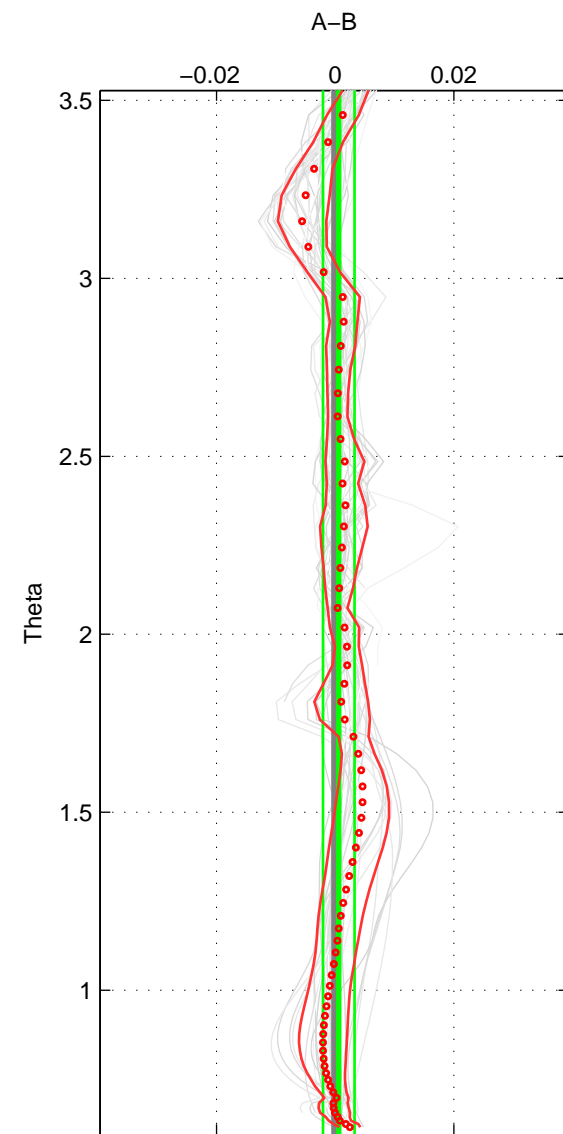

Cruise A (red). Date: Aug 1988 Cruisename: 225-316N19871123.1

Cruise B (blue). Date: May 1996 Cruisename: 249-33LK19960415

\*\*\* "Favourite" values are means of spaces 1 2 3.

	Offset	O.StDev	Ratio	R.Stdev	Rating
SIGMA:	0.001	0.003	1.000	0.000	5
THETA:	0.001	0.003	1.000	0.000	5
DEPTH:	0.001	0.003	1.000	0.000	5
FAV.:	0.001	0.003	1.000	0.000	5

Profiles of A: 6  
 Profiles of B: 10  
 Diff profs: 34  
 WMoffset (A-B): 0.00094726  
 WMoffset stdev: 0.003422  
 WMratio (A/B): 1  
 WMratio stdev: 9.8054e-05

Quality (1-5): 5

Profiles of A: 6  
 Profiles of B: 10  
 Diff profs: 34  
 WMoffset (A-B): 0.00061266  
 WMoffset stdev: 0.0026628  
 WMratio (A/B): 1  
 WMratio stdev: 7.6393e-05

Quality (1-5): 5

Profiles of A: 6  
 Profiles of B: 10  
 Diff profs: 34  
 WMoffset (A-B): 0.00087804  
 WMoffset stdev: 0.0028201  
 WMratio (A/B): 1  
 WMratio stdev: 8.096e-05

Quality (1-5): 5