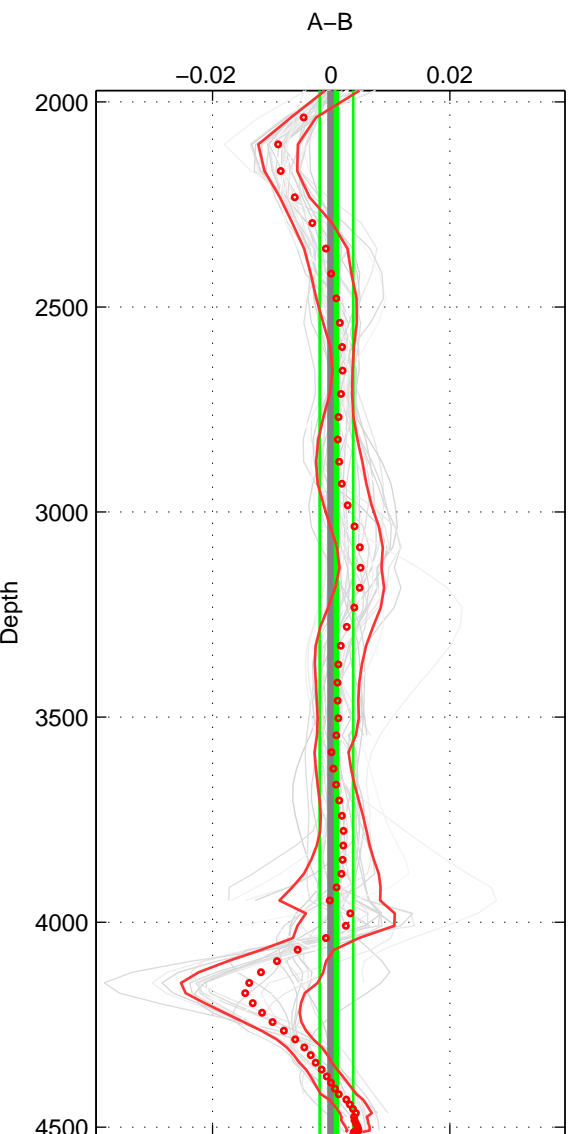

Cruise A (red). Date: Aug 1988 Cruisename: 225-316N19871123.1

Cruise B (blue). Date: May 1996 Cruisename: 249-33LK19960415

\*\*\* "Favourite" values are means of spaces 1 2 3.

	Offset	O.StDev	Ratio	R.Stdev	Rating
SIGMA:	0.001	0.003	1.000	0.000	5
THETA:	0.001	0.003	1.000	0.000	5
DEPTH:	0.001	0.003	1.000	0.000	5
FAV.:	0.001	0.003	1.000	0.000	5

Profiles of A: 6  
 Profiles of B: 10  
 Diff profs: 34  
 WMoffset (A-B): 0.00094726  
 WMoffset stdev: 0.003422  
 WMratio (A/B): 1  
 WMratio stdev: 9.8054e-05

Quality (1-5): 5

Profiles of A: 6  
 Profiles of B: 10  
 Diff profs: 34  
 WMoffset (A-B): 0.00061266  
 WMoffset stdev: 0.0026628  
 WMratio (A/B): 1  
 WMratio stdev: 7.6393e-05

Quality (1-5): 5

Profiles of A: 6  
 Profiles of B: 10  
 Diff profs: 34  
 WMoffset (A-B): 0.00087804  
 WMoffset stdev: 0.0028201  
 WMratio (A/B): 1  
 WMratio stdev: 8.096e-05

Quality (1-5): 5