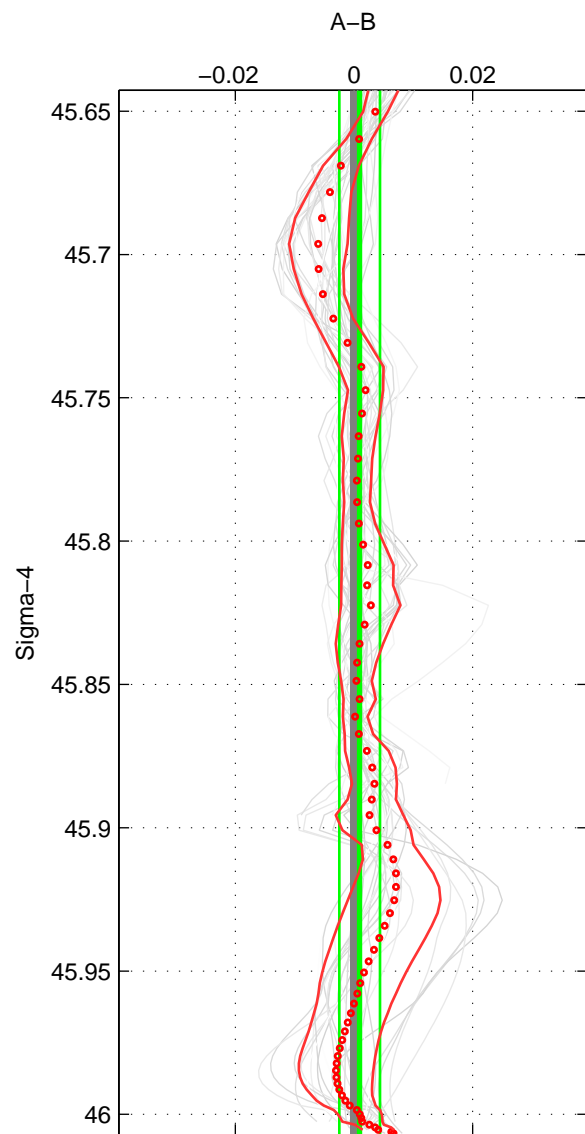

Cruise A (red). Date: Aug 1988 Cruisename: 225-316N19871123.1

Cruise B (blue). Date: May 1996 Cruisename: 249-33LK19960415

\*\*\* "Favourite" values are means of spaces 1 2 3.

	Offset	O.StDev	Ratio	R.Stdev	Rating
SIGMA:	0.001	0.003	1.000	0.000	5
THETA:	0.001	0.003	1.000	0.000	5
DEPTH:	0.001	0.003	1.000	0.000	5
FAV.:	0.001	0.003	1.000	0.000	5

Profiles of A: 6  
 Profiles of B: 10  
 Diff profs: 34  
 WMoffset (A-B): 0.00094726  
 WMoffset stdev: 0.003422  
 WMratio (A/B): 1  
 WMratio stdev: 9.8054e-05

Quality (1-5): 5

Profiles of A: 6  
 Profiles of B: 10  
 Diff profs: 34  
 WMoffset (A-B): 0.00061266  
 WMoffset stdev: 0.0026628  
 WMratio (A/B): 1  
 WMratio stdev: 7.6393e-05

Quality (1-5): 5

Profiles of A: 6  
 Profiles of B: 10  
 Diff profs: 34  
 WMoffset (A-B): 0.00087804  
 WMoffset stdev: 0.0028201  
 WMratio (A/B): 1  
 WMratio stdev: 8.096e-05

Quality (1-5): 5