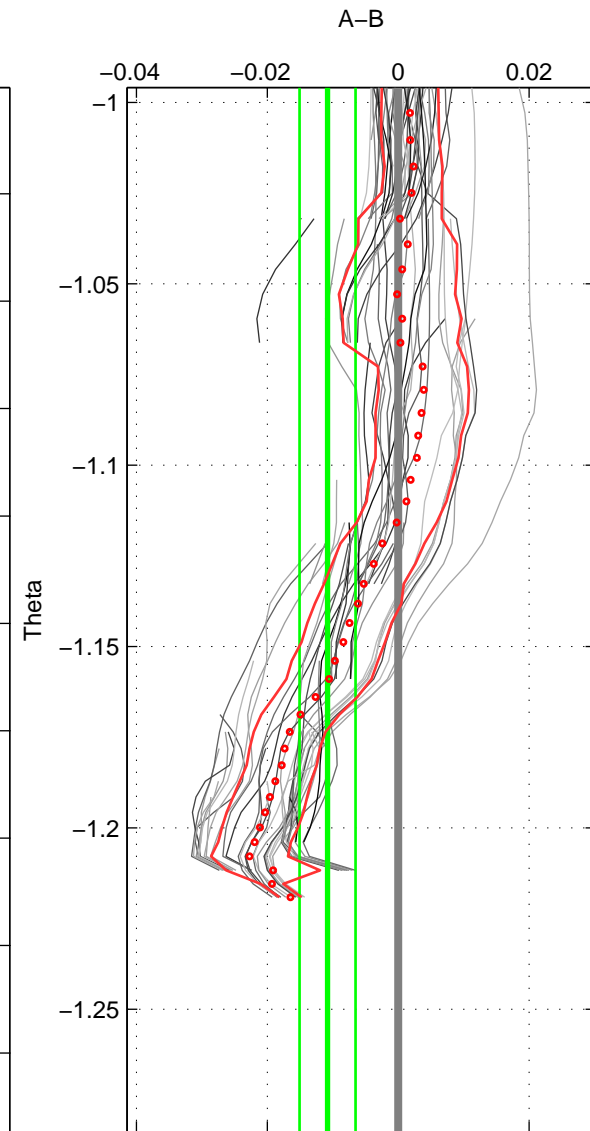

Cruise A (red). Date: Mar 1982 Cruisename: 23-18HU19820228

Cruise B (blue). Date: Aug 1993 Cruisename: 87-58JH19930730

*** "Favourite" values are means of spaces 1 2 3.

	Offset	O.StDev	Ratio	R.Stdev	Rating
SIGMA:	-0.012	0.004	1.000	0.000	5
THETA:	-0.011	0.004	1.000	0.000	5
DEPTH:	-0.019	0.006	0.999	0.000	5
FAV. :	-0.014	0.005	1.000	0.000	5

Profiles of A: 38
 Profiles of B: 13
 Diff profs : 100
 WMoffset (A-B): -0.011549
 WMoffset stdev: 0.0041573
 WMratio (A/B): 0.99967
 WMratio stdev: 0.00011906

Quality (1-5): 5

Profiles of A: 38
 Profiles of B: 13
 Diff profs : 90
 WMoffset (A-B): -0.0108
 WMoffset stdev: 0.0042766
 WMratio (A/B): 0.99969
 WMratio stdev: 0.00012249

Quality (1-5): 5

Profiles of A: 38
 Profiles of B: 13
 Diff profs : 100
 WMoffset (A-B): -0.01918
 WMoffset stdev: 0.0057791
 WMratio (A/B): 0.99945
 WMratio stdev: 0.00016545

Quality (1-5): 5