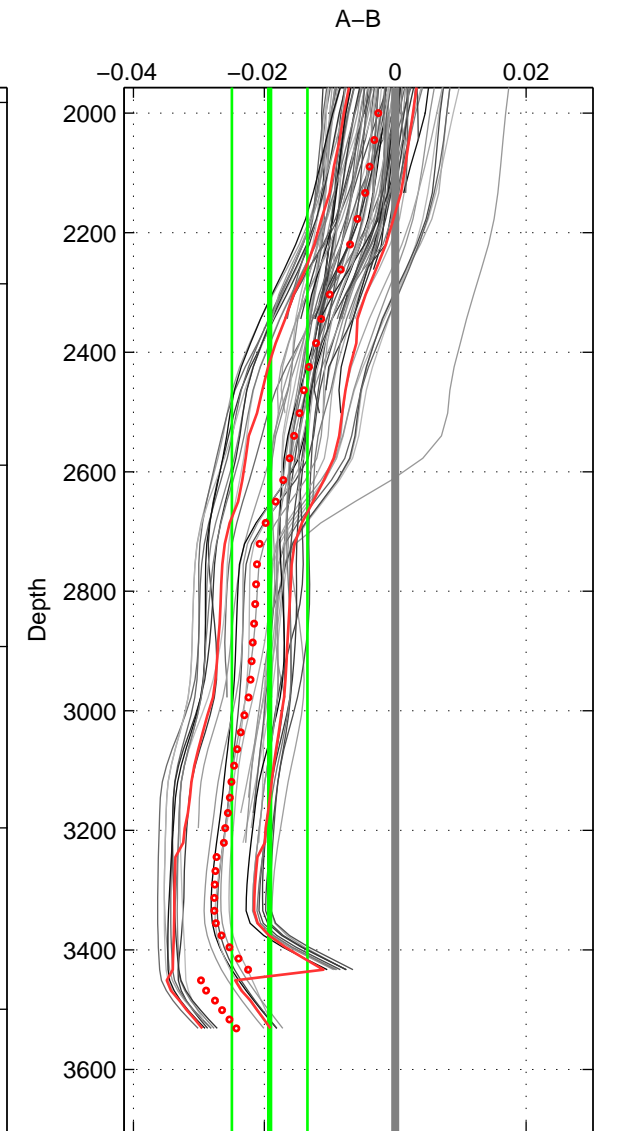

Cruise A (red). Date: Mar 1982 Cruisename: 23-18HU19820228

Cruise B (blue). Date: Aug 1993 Cruisename: 87-58JH19930730

*** "Favourite" values are means of spaces 1 2 3.

	Offset	O.StDev	Ratio	R.Stdev	Rating
SIGMA:	-0.012	0.004	1.000	0.000	5
THETA:	-0.011	0.004	1.000	0.000	5
DEPTH:	-0.019	0.006	0.999	0.000	5
FAV. :	-0.014	0.005	1.000	0.000	5

Profiles of A: 38
 Profiles of B: 13
 Diff profs : 100
 WMoffset (A-B): -0.011549
 WMoffset stdev: 0.0041573
 WMratio (A/B): 0.99967
 WMratio stdev: 0.00011906

Quality (1-5): 5

Profiles of A: 38
 Profiles of B: 13
 Diff profs : 90
 WMoffset (A-B): -0.0108
 WMoffset stdev: 0.0042766
 WMratio (A/B): 0.99969
 WMratio stdev: 0.00012249

Quality (1-5): 5

Profiles of A: 38
 Profiles of B: 13
 Diff profs : 100
 WMoffset (A-B): -0.01918
 WMoffset stdev: 0.0057791
 WMratio (A/B): 0.99945
 WMratio stdev: 0.00016545

Quality (1-5): 5