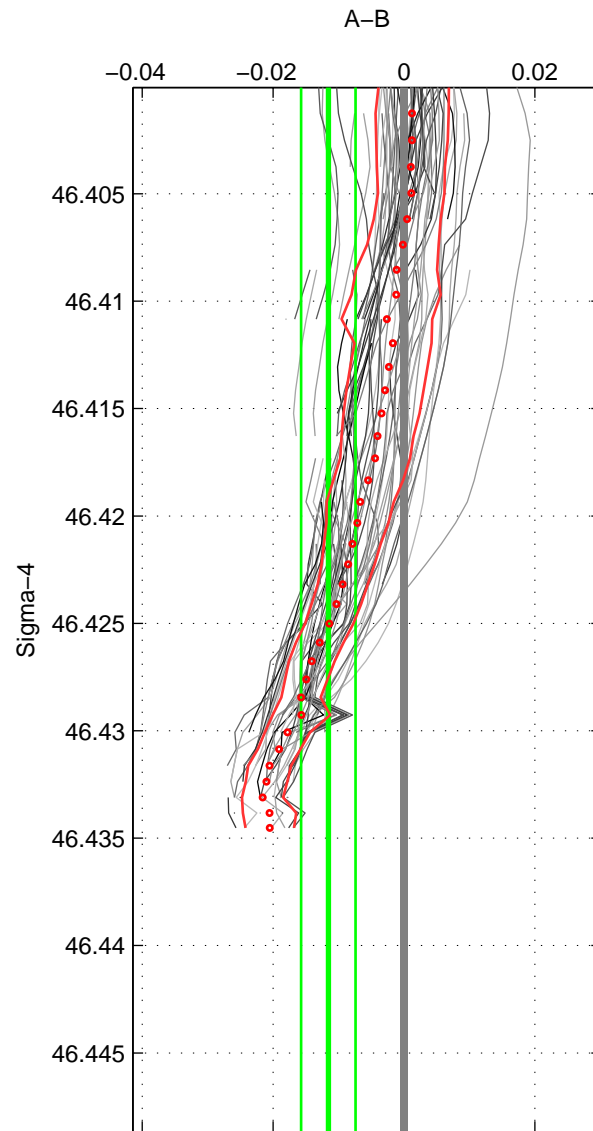

Cruise A (red). Date: Mar 1982 Cruisename: 23-18HU19820228

Cruise B (blue). Date: Aug 1993 Cruisename: 87-58JH19930730

*** "Favourite" values are means of spaces 1 2 3.

	Offset	O.StDev	Ratio	R.Stdev	Rating
SIGMA:	-0.012	0.004	1.000	0.000	5
THETA:	-0.011	0.004	1.000	0.000	5
DEPTH:	-0.019	0.006	0.999	0.000	5
FAV. :	-0.014	0.005	1.000	0.000	5

Profiles of A: 38
 Profiles of B: 13
 Diff profs : 100
 WMoffset (A-B): -0.011549
 WMoffset stdev: 0.0041573
 WMratio (A/B): 0.99967
 WMratio stdev: 0.00011906

Quality (1-5): 5

Profiles of A: 38
 Profiles of B: 13
 Diff profs : 90
 WMoffset (A-B): -0.0108
 WMoffset stdev: 0.0042766
 WMratio (A/B): 0.99969
 WMratio stdev: 0.00012249

Quality (1-5): 5

Profiles of A: 38
 Profiles of B: 13
 Diff profs : 100
 WMoffset (A-B): -0.01918
 WMoffset stdev: 0.0057791
 WMratio (A/B): 0.99945
 WMratio stdev: 0.00016545

Quality (1-5): 5