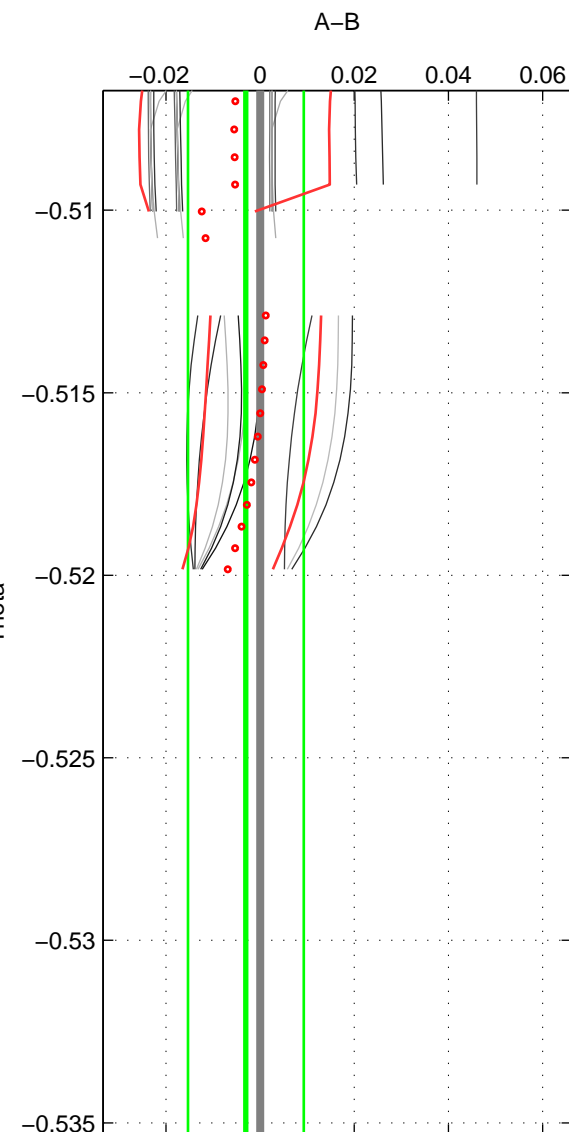

Cruise A (red). Date: Sep 1992 Cruisename: 21-18HS19920920

Cruise B (blue). Date: Aug 2007 Cruisename: 45-18SN20070726

*** "Favourite" values are means of spaces 1 3.

	Offset	O.StDev	Ratio	R.Stdev	Rating
SIGMA:	-0.003	0.001	1.000	0.000	4
THETA:	-0.003	0.012	1.000	0.000	3
DEPTH:	-0.001	0.001	1.000	0.000	4
FAV.:	-0.002	0.001	1.000	0.000	4

Profiles of A: 3
 Profiles of B: 6
 Diff profs : 18
 WMoffset (A-B): -0.0028246
 WMoffset stdev: 0.0010161
 WMratio (A/B): 0.99992
 WMratio stdev: 2.9068e-05

Quality (1-5): 4

Profiles of A: 3
 Profiles of B: 6
 Diff profs : 18
 WMoffset (A-B): -0.0030347
 WMoffset stdev: 0.012293
 WMratio (A/B): 0.99991
 WMratio stdev: 0.00035174

Quality (1-5): 3

Profiles of A: 3
 Profiles of B: 6
 Diff profs : 18
 WMoffset (A-B): -0.0011578
 WMoffset stdev: 0.0012365
 WMratio (A/B): 0.99997
 WMratio stdev: 3.5371e-05

Quality (1-5): 4