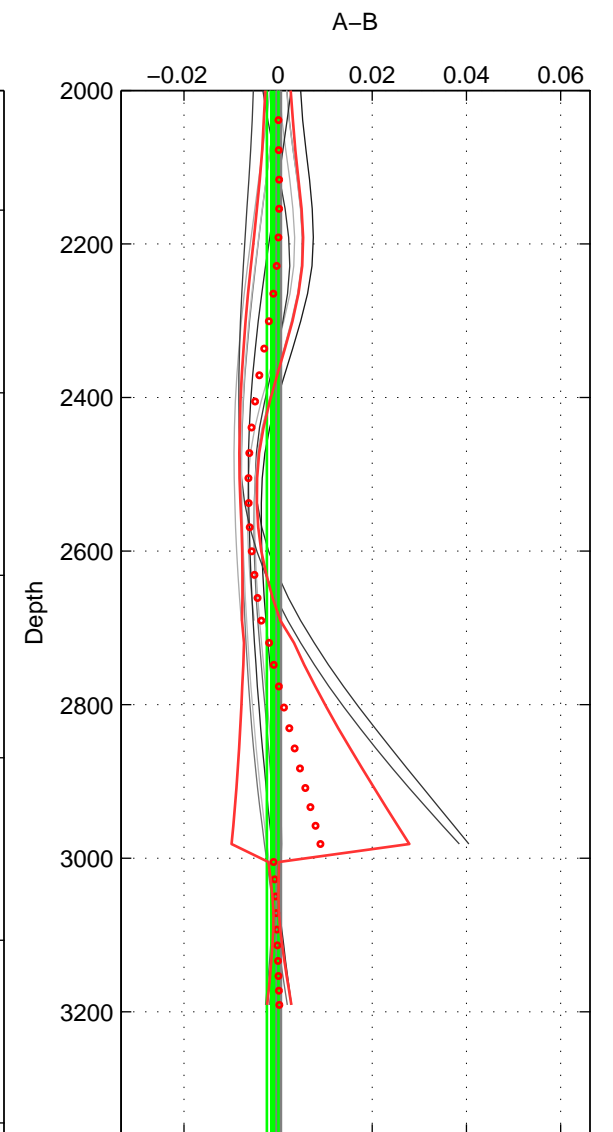

Cruise A (red). Date: Sep 1992 Cruisename: 21-18HS19920920

Cruise B (blue). Date: Aug 2007 Cruisename: 45-18SN20070726

*** "Favourite" values are means of spaces 1 3.

	Offset	O.StDev	Ratio	R.Stdev	Rating
SIGMA:	-0.003	0.001	1.000	0.000	4
THETA:	-0.003	0.012	1.000	0.000	3
DEPTH:	-0.001	0.001	1.000	0.000	4
FAV.:	-0.002	0.001	1.000	0.000	4

Profiles of A: 3
 Profiles of B: 6
 Diff profs : 18
 WMoffset (A-B): -0.0028246
 WMoffset stdev: 0.0010161
 WMratio (A/B): 0.99992
 WMratio stdev: 2.9068e-05

Quality (1-5): 4

Profiles of A: 3
 Profiles of B: 6
 Diff profs : 18
 WMoffset (A-B): -0.0030347
 WMoffset stdev: 0.012293
 WMratio (A/B): 0.99991
 WMratio stdev: 0.00035174

Quality (1-5): 3

Profiles of A: 3
 Profiles of B: 6
 Diff profs : 18
 WMoffset (A-B): -0.0011578
 WMoffset stdev: 0.0012365
 WMratio (A/B): 0.99997
 WMratio stdev: 3.5371e-05

Quality (1-5): 4