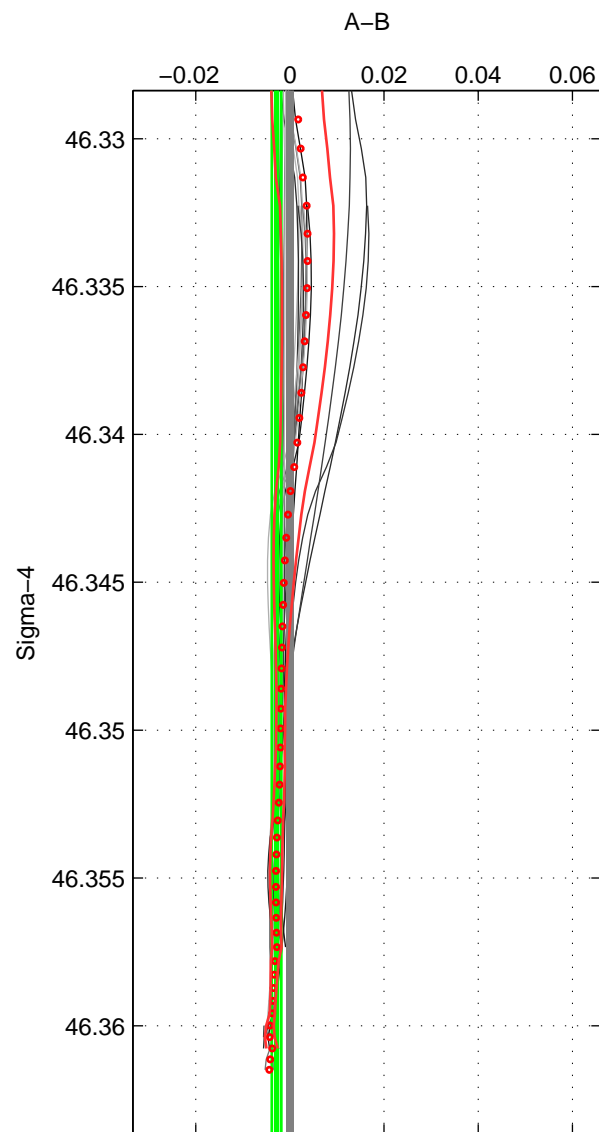

Cruise A (red). Date: Sep 1992 Cruisename: 21-18HS19920920

Cruise B (blue). Date: Aug 2007 Cruisename: 45-18SN20070726

*** "Favourite" values are means of spaces 1 3.

	Offset	O.StDev	Ratio	R.Stdev	Rating
SIGMA:	-0.003	0.001	1.000	0.000	4
THETA:	-0.003	0.012	1.000	0.000	3
DEPTH:	-0.001	0.001	1.000	0.000	4
FAV.:	-0.002	0.001	1.000	0.000	4

Profiles of A: 3
 Profiles of B: 6
 Diff profs : 18
 WMoffset (A-B): -0.0028246
 WMoffset stdev: 0.0010161
 WMratio (A/B): 0.99992
 WMratio stdev: 2.9068e-05

Quality (1-5): 4

Profiles of A: 3
 Profiles of B: 6
 Diff profs : 18
 WMoffset (A-B): -0.0030347
 WMoffset stdev: 0.012293
 WMratio (A/B): 0.99991
 WMratio stdev: 0.00035174

Quality (1-5): 3

Profiles of A: 3
 Profiles of B: 6
 Diff profs : 18
 WMoffset (A-B): -0.0011578
 WMoffset stdev: 0.0012365
 WMratio (A/B): 0.99997
 WMratio stdev: 3.5371e-05

Quality (1-5): 4