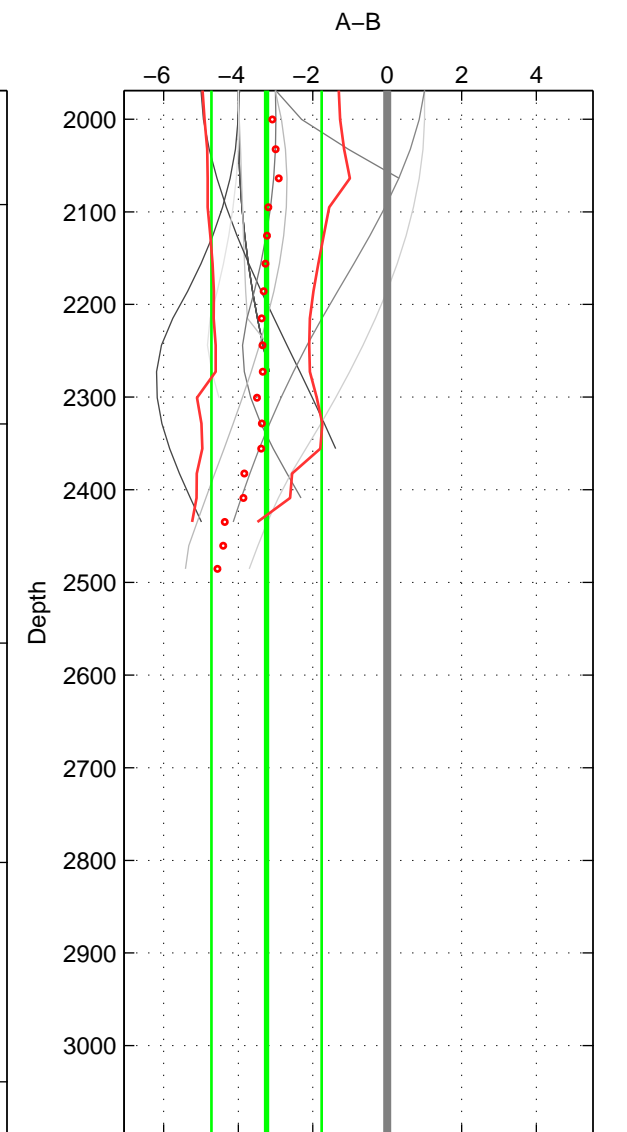

Cruise A (red). Date: Jul 1992 Cruisename: 7-06MT19920701

Cruise B (blue). Date: Nov 1994 Cruisename: 91-58JH19941028

*** "Favourite" values are those of space 2.

	Offset	O.StDev	Ratio	R.Stdev	Rating
SIGMA:	-0.003	0.002	1.000	0.000	2
THETA:	-0.003	0.002	1.000	0.000	4
DEPTH:	-0.003	0.001	1.000	0.000	2
FAV.:	-0.003	0.002	1.000	0.000	4

Profiles of A: 2
 Profiles of B: 17
 Diff profs: 14
 WMoffset (A-B): -0.0030103
 WMoffset stdev: 0.0021174
 WMratio (A/B): 0.99991
 WMratio stdev: 6.0654e-05

Quality (1-5): 2

Profiles of A: 3
 Profiles of B: 17
 Diff profs: 22
 WMoffset (A-B): -0.0027027
 WMoffset stdev: 0.0018509
 WMratio (A/B): 0.99992
 WMratio stdev: 5.3021e-05

Quality (1-5): 4

Profiles of A: 2
 Profiles of B: 17
 Diff profs: 14
 WMoffset (A-B): -0.0032404
 WMoffset stdev: 0.0014813
 WMratio (A/B): 0.99991
 WMratio stdev: 4.2433e-05

Quality (1-5): 2