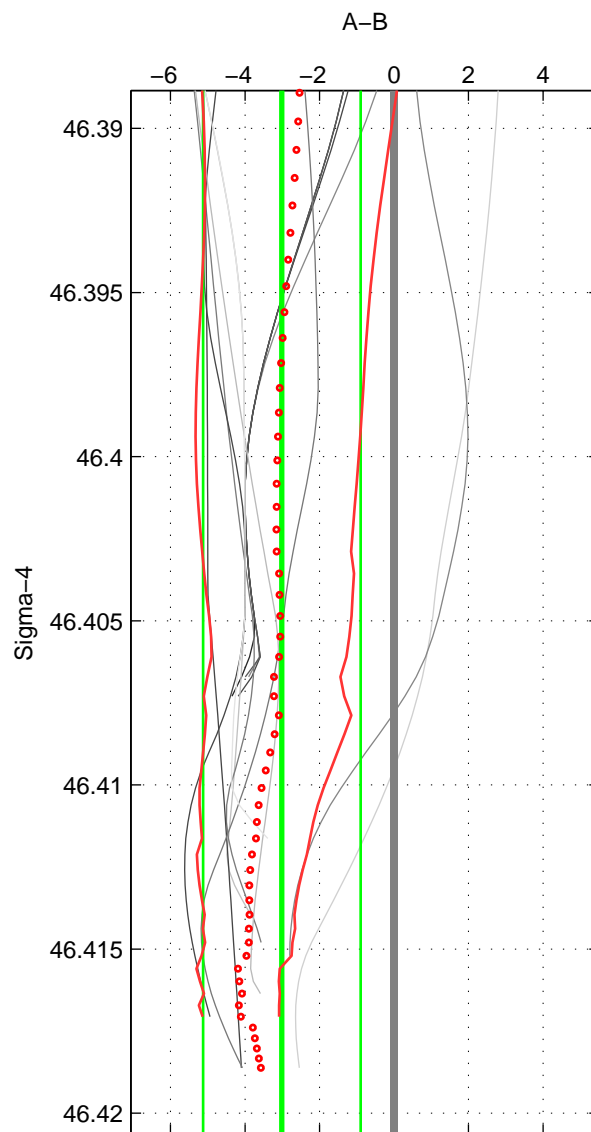

Cruise A (red). Date: Jul 1992 Cruisename: 7-06MT19920701

Cruise B (blue). Date: Nov 1994 Cruisename: 91-58JH19941028

*** "Favourite" values are those of space 2.

	Offset	O.StDev	Ratio	R.Stdev	Rating
SIGMA:	-0.003	0.002	1.000	0.000	2
THETA:	-0.003	0.002	1.000	0.000	4
DEPTH:	-0.003	0.001	1.000	0.000	2
FAV.:	-0.003	0.002	1.000	0.000	4

Profiles of A: 2
 Profiles of B: 17
 Diff profs: 14
 WMoffset (A-B): -0.0030103
 WMoffset stdev: 0.0021174
 WMratio (A/B): 0.99991
 WMratio stdev: 6.0654e-05

Quality (1-5): 2

Profiles of A: 3
 Profiles of B: 17
 Diff profs: 22
 WMoffset (A-B): -0.0027027
 WMoffset stdev: 0.0018509
 WMratio (A/B): 0.99992
 WMratio stdev: 5.3021e-05

Quality (1-5): 4

Profiles of A: 2
 Profiles of B: 17
 Diff profs: 14
 WMoffset (A-B): -0.0032404
 WMoffset stdev: 0.0014813
 WMratio (A/B): 0.99991
 WMratio stdev: 4.2433e-05

Quality (1-5): 2