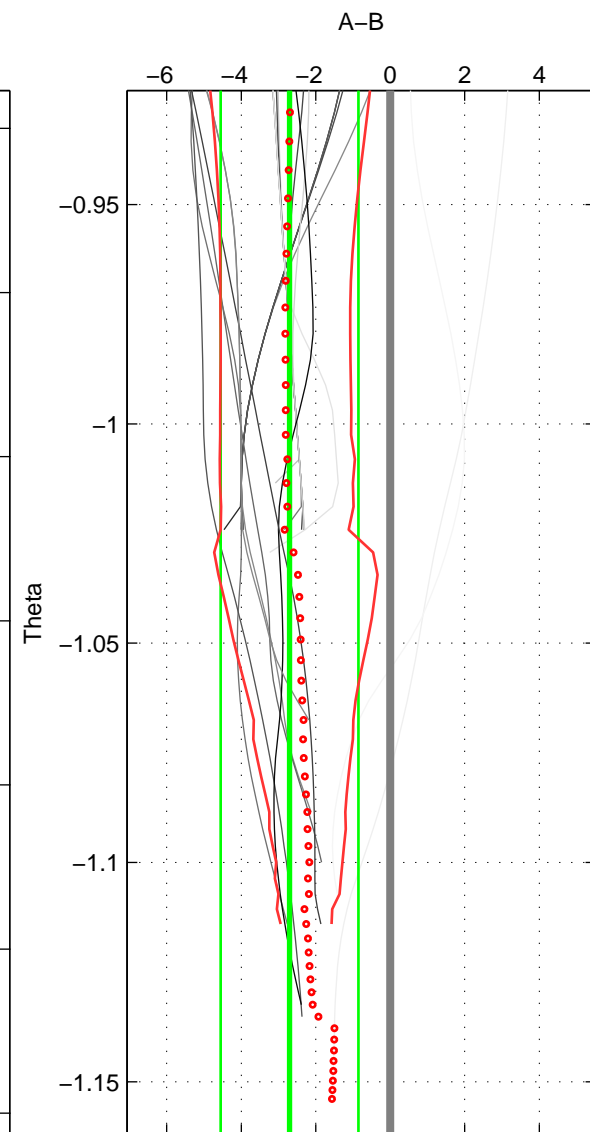

Cruise A (red). Date: Jul 1992 Cruisename: 7-06MT19920701

Cruise B (blue). Date: Nov 1994 Cruisename: 91-58JH19941028

*** "Favourite" values are those of space 2.

	Offset	O.StDev	Ratio	R.Stdev	Rating
SIGMA:	-0.003	0.002	1.000	0.000	2
THETA:	-0.003	0.002	1.000	0.000	4
DEPTH:	-0.003	0.001	1.000	0.000	2
FAV.:	-0.003	0.002	1.000	0.000	4

Profiles of A: 2
 Profiles of B: 17
 Diff profs: 14
 WMoffset (A-B): -0.0030103
 WMoffset stdev: 0.0021174
 WMratio (A/B): 0.99991
 WMratio stdev: 6.0654e-05

Quality (1-5): 2

Profiles of A: 3
 Profiles of B: 17
 Diff profs: 22
 WMoffset (A-B): -0.0027027
 WMoffset stdev: 0.0018509
 WMratio (A/B): 0.99992
 WMratio stdev: 5.3021e-05

Quality (1-5): 4

Profiles of A: 2
 Profiles of B: 17
 Diff profs: 14
 WMoffset (A-B): -0.0032404
 WMoffset stdev: 0.0014813
 WMratio (A/B): 0.99991
 WMratio stdev: 4.2433e-05

Quality (1-5): 2