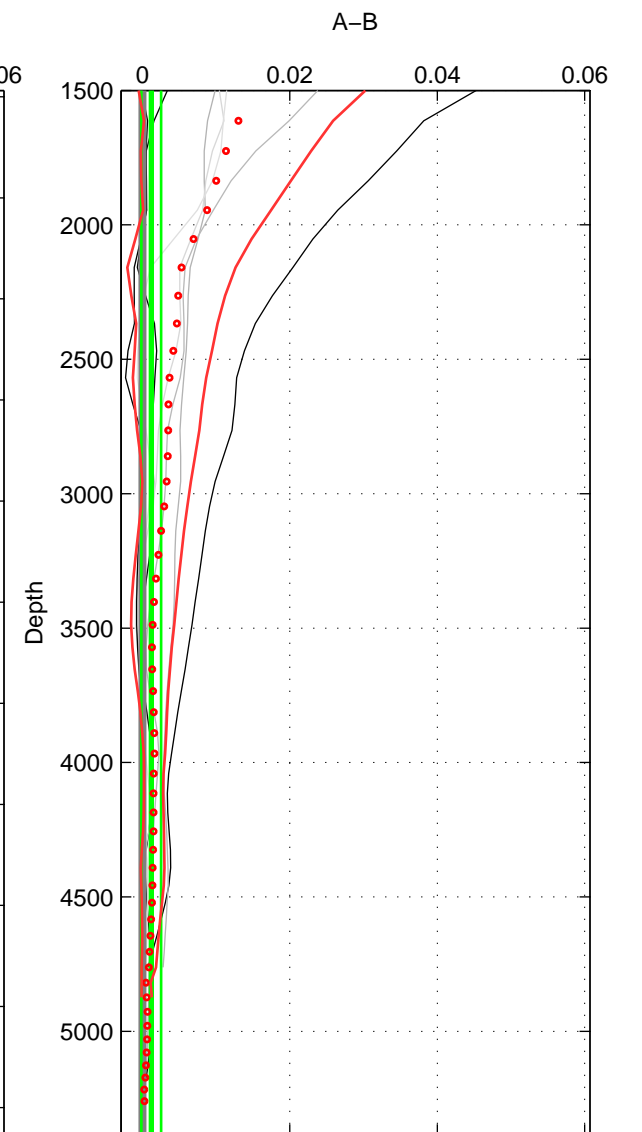

Cruise A (red). Date: Oct 2004 Cruisename: 602-49NZ20041013

Cruise B (blue). Date: Oct 2008 Cruisename: 615-49NZ20081011

\*\*\* "Favourite" values are means of spaces 1 2 3.

	Offset	O.StDev	Ratio	R.Stdev	Rating
SIGMA:	0.000	0.000	1.000	0.000	5
THETA:	0.001	0.001	1.000	0.000	5
DEPTH:	0.001	0.001	1.000	0.000	5
FAV.:	0.001	0.001	1.000	0.000	5

Profiles of A: 3  
 Profiles of B: 7  
 Diff profs : 7  
 WMoffset (A-B): 0.00041327  
 WMoffset stdev: 0.00033096  
 WMratio (A/B): 1  
 WMratio stdev: 9.5458e-06

Quality (1-5): 5

Profiles of A: 3  
 Profiles of B: 7  
 Diff profs : 7  
 WMoffset (A-B): 0.00062586  
 WMoffset stdev: 0.0005048  
 WMratio (A/B): 1  
 WMratio stdev: 1.4559e-05

Quality (1-5): 5

Profiles of A: 3  
 Profiles of B: 7  
 Diff profs : 7  
 WMoffset (A-B): 0.001187  
 WMoffset stdev: 0.0013351  
 WMratio (A/B): 1  
 WMratio stdev: 3.8484e-05

Quality (1-5): 5