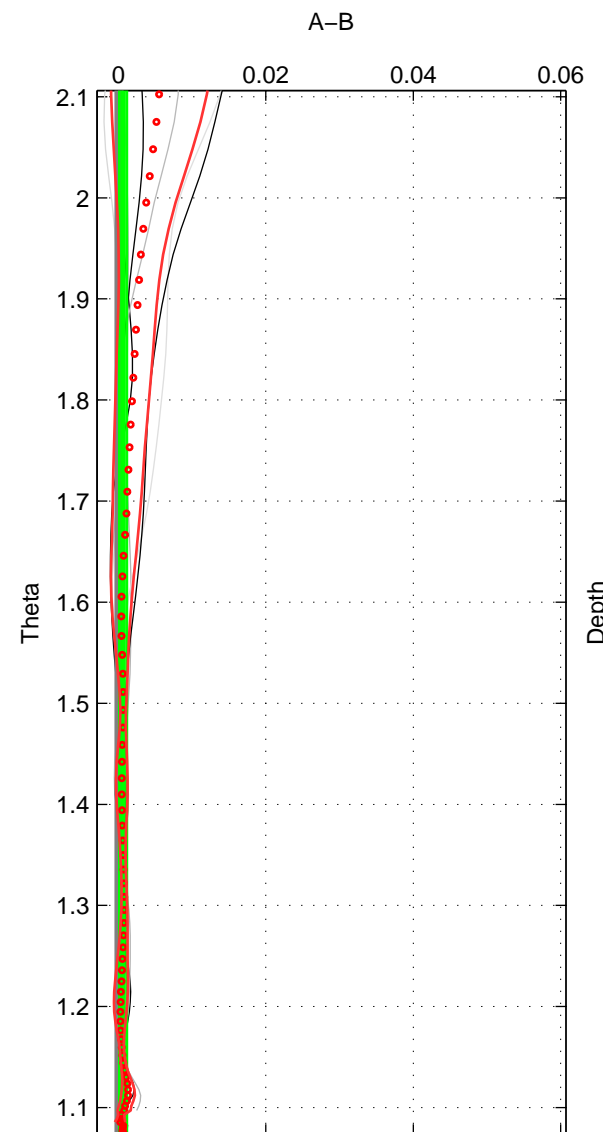

Cruise A (red). Date: Oct 2004 Cruisename: 602-49NZ20041013

Cruise B (blue). Date: Oct 2008 Cruisename: 615-49NZ20081011

\*\*\* "Favourite" values are means of spaces 1 2 3.

	Offset	O.StDev	Ratio	R.Stdev	Rating
SIGMA:	0.000	0.000	1.000	0.000	5
THETA:	0.001	0.001	1.000	0.000	5
DEPTH:	0.001	0.001	1.000	0.000	5
FAV.:	0.001	0.001	1.000	0.000	5

Profiles of A: 3  
 Profiles of B: 7  
 Diff profs : 7  
 WMoffset (A-B): 0.00041327  
 WMoffset stdev: 0.00033096  
 WMratio (A/B): 1  
 WMratio stdev: 9.5458e-06

Quality (1-5): 5

Profiles of A: 3  
 Profiles of B: 7  
 Diff profs : 7  
 WMoffset (A-B): 0.00062586  
 WMoffset stdev: 0.0005048  
 WMratio (A/B): 1  
 WMratio stdev: 1.4559e-05

Quality (1-5): 5

Profiles of A: 3  
 Profiles of B: 7  
 Diff profs : 7  
 WMoffset (A-B): 0.001187  
 WMoffset stdev: 0.0013351  
 WMratio (A/B): 1  
 WMratio stdev: 3.8484e-05

Quality (1-5): 5