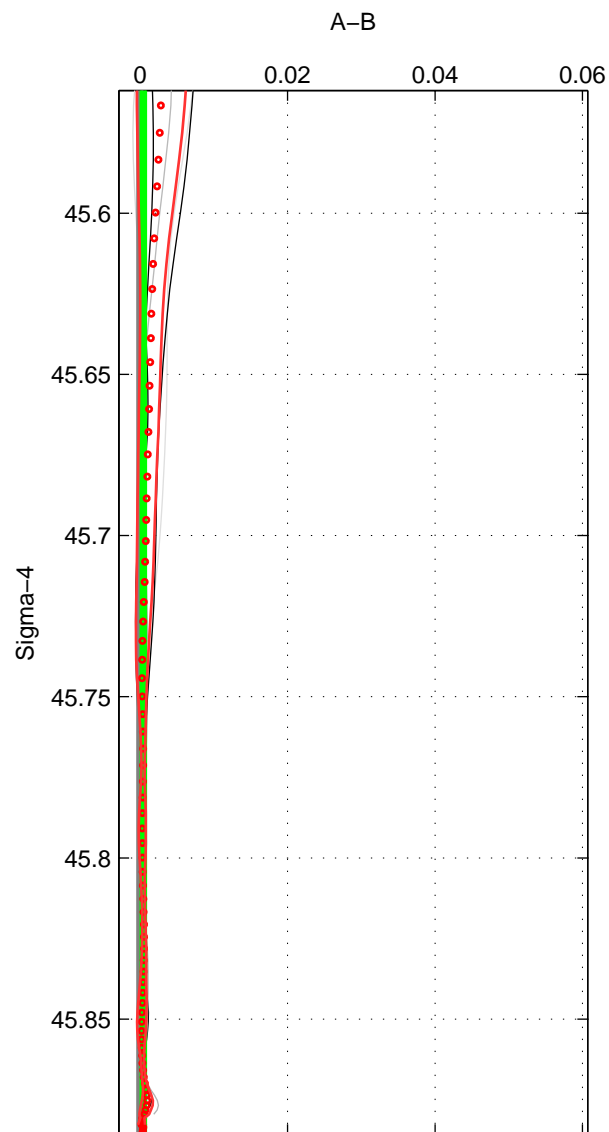

Cruise A (red). Date: Oct 2004 Cruisename: 602-49NZ20041013

Cruise B (blue). Date: Oct 2008 Cruisename: 615-49NZ20081011

\*\*\* "Favourite" values are means of spaces 1 2 3.

	Offset	O.StDev	Ratio	R.Stdev	Rating
SIGMA:	0.000	0.000	1.000	0.000	5
THETA:	0.001	0.001	1.000	0.000	5
DEPTH:	0.001	0.001	1.000	0.000	5
FAV.:	0.001	0.001	1.000	0.000	5

Profiles of A: 3  
 Profiles of B: 7  
 Diff profs : 7  
 WMoffset (A-B): 0.00041327  
 WMoffset stdev: 0.00033096  
 WMratio (A/B): 1  
 WMratio stdev: 9.5458e-06

Quality (1-5): 5

Profiles of A: 3  
 Profiles of B: 7  
 Diff profs : 7  
 WMoffset (A-B): 0.00062586  
 WMoffset stdev: 0.0005048  
 WMratio (A/B): 1  
 WMratio stdev: 1.4559e-05

Quality (1-5): 5

Profiles of A: 3  
 Profiles of B: 7  
 Diff profs : 7  
 WMoffset (A-B): 0.001187  
 WMoffset stdev: 0.0013351  
 WMratio (A/B): 1  
 WMratio stdev: 3.8484e-05

Quality (1-5): 5