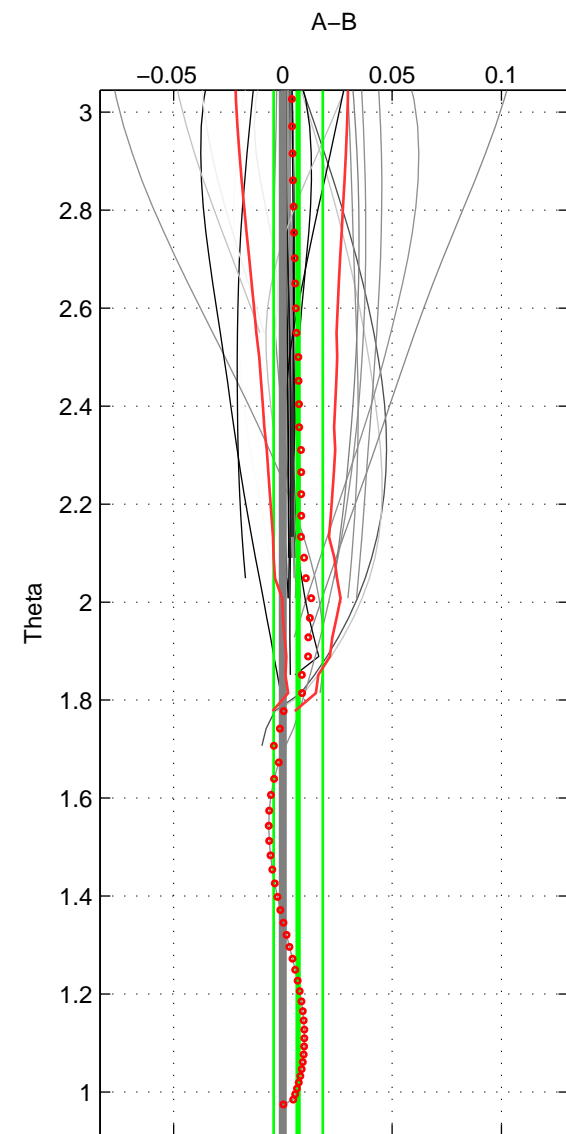

Cruise A (red). Date: Jul 2006 Cruisename: 672-49UF20060614
 Cruise B (blue). Date: Oct 1998 Cruisename: 686-49UP19980916

*** "Favourite" values are those of space 2.

	Offset	O.StDev	Ratio	R.Stdev	Rating
SIGMA:	0.002	0.003	1.000	0.000	4
THETA:	0.007	0.011	1.000	0.000	5
DEPTH:	0.004	0.001	1.000	0.000	3
FAV.:	0.007	0.011	1.000	0.000	5

Profiles of A: 24
 Profiles of B: 29
 Diff profs : 43
 WMoffset (A-B): 0.00242
 WMoffset stdev: 0.0029028
 WMratio (A/B): 1.0001
 WMratio stdev: 8.3919e-05

Quality (1-5): 4

Profiles of A: 24
 Profiles of B: 29
 Diff profs : 49
 WMoffset (A-B): 0.0069978
 WMoffset stdev: 0.011233
 WMratio (A/B): 1.0002
 WMratio stdev: 0.00032472

Quality (1-5): 5

Profiles of A: 24
 Profiles of B: 23
 Diff profs : 37
 WMoffset (A-B): 0.0040869
 WMoffset stdev: 0.00084192
 WMratio (A/B): 1.0001
 WMratio stdev: 2.4318e-05

Quality (1-5): 3

Please note that statistics are bad.