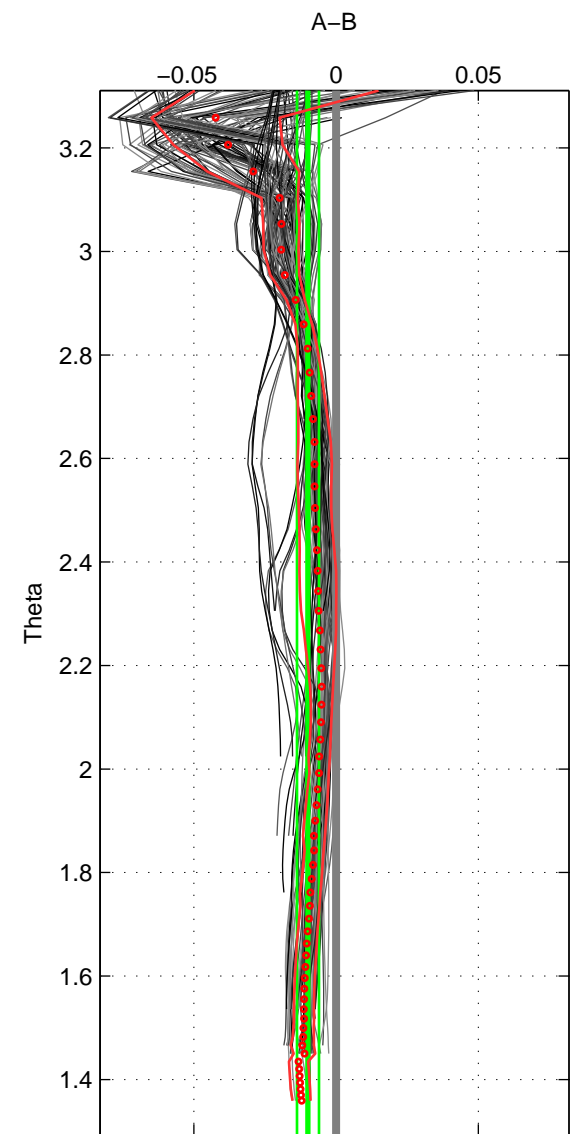

Cruise A (red). Date: May 2004 Cruisename: 195-18HU20040515

Cruise B (blue). Date: May 2008 Cruisename: 199-18HU20080520

\*\*\* "Favourite" values are means of spaces 1 2 3.

	Offset	O.StDev	Ratio	R.Stdev	Rating
SIGMA:	-0.011	0.004	1.000	0.000	5
THETA:	-0.010	0.004	1.000	0.000	5
DEPTH:	-0.010	0.006	1.000	0.000	5
FAV.:	-0.010	0.004	1.000	0.000	5

Profiles of A: 17  
 Profiles of B: 22  
 Diff profs: 95  
 WMoffset (A-B): -0.010555  
 WMoffset stdev: 0.0039967  
 WMratio (A/B): 0.9997  
 WMratio stdev: 0.00011449

Quality (1-5): 5

Profiles of A: 17  
 Profiles of B: 22  
 Diff profs: 95  
 WMoffset (A-B): -0.0098831  
 WMoffset stdev: 0.0038669  
 WMratio (A/B): 0.99972  
 WMratio stdev: 0.00011078

Quality (1-5): 5

Profiles of A: 17  
 Profiles of B: 22  
 Diff profs: 95  
 WMoffset (A-B): -0.0095266  
 WMoffset stdev: 0.0055529  
 WMratio (A/B): 0.99973  
 WMratio stdev: 0.00015908

Quality (1-5): 5