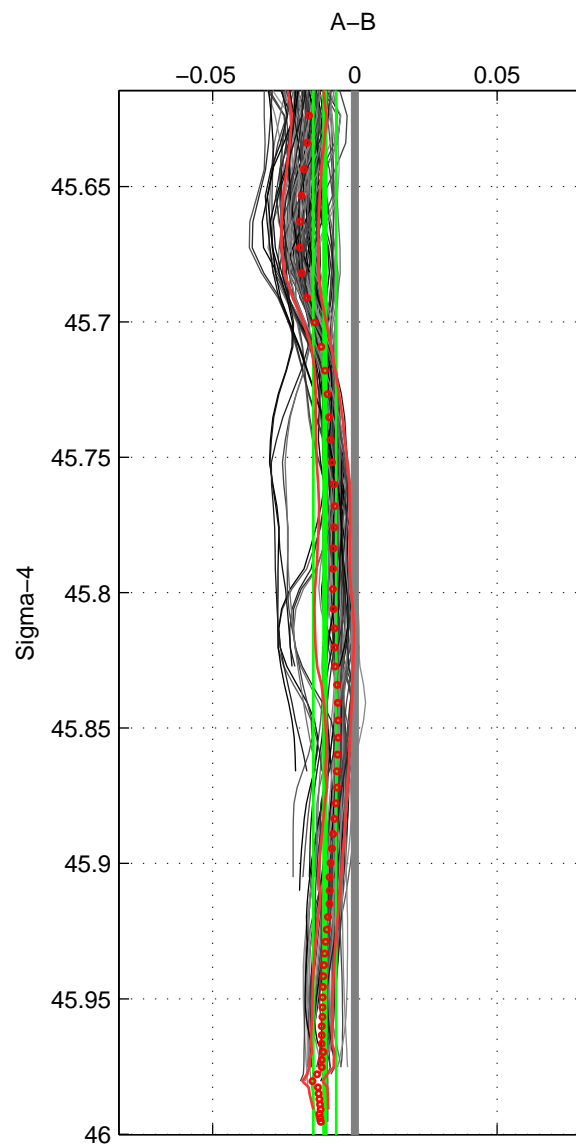

Cruise A (red). Date: May 2004 Cruisename: 195-18HU20040515

Cruise B (blue). Date: May 2008 Cruisename: 199-18HU20080520

\*\*\* "Favourite" values are means of spaces 1 2 3.

	Offset	O.StDev	Ratio	R.Stdev	Rating
SIGMA:	-0.011	0.004	1.000	0.000	5
THETA:	-0.010	0.004	1.000	0.000	5
DEPTH:	-0.010	0.006	1.000	0.000	5
FAV.:	-0.010	0.004	1.000	0.000	5

Profiles of A: 17  
 Profiles of B: 22  
 Diff profs: 95  
 WMoffset (A-B): -0.010555  
 WMoffset stdev: 0.0039967  
 WMratio (A/B): 0.9997  
 WMratio stdev: 0.00011449

Quality (1-5): 5

Profiles of A: 17  
 Profiles of B: 22  
 Diff profs: 95  
 WMoffset (A-B): -0.0098831  
 WMoffset stdev: 0.0038669  
 WMratio (A/B): 0.99972  
 WMratio stdev: 0.00011078

Quality (1-5): 5

Profiles of A: 17  
 Profiles of B: 22  
 Diff profs: 95  
 WMoffset (A-B): -0.0095266  
 WMoffset stdev: 0.0055529  
 WMratio (A/B): 0.99973  
 WMratio stdev: 0.00015908

Quality (1-5): 5