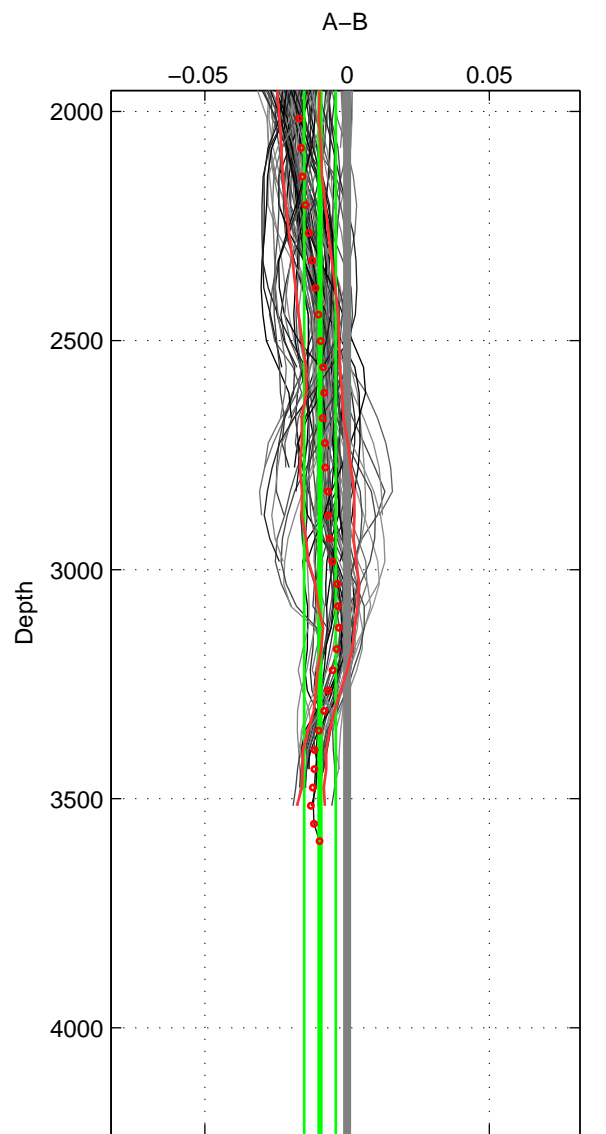

Cruise A (red). Date: May 2004 Cruisename: 195-18HU20040515

Cruise B (blue). Date: May 2008 Cruisename: 199-18HU20080520

\*\*\* "Favourite" values are means of spaces 1 2 3.

	Offset	O.StDev	Ratio	R.Stdev	Rating
SIGMA:	-0.011	0.004	1.000	0.000	5
THETA:	-0.010	0.004	1.000	0.000	5
DEPTH:	-0.010	0.006	1.000	0.000	5
FAV.:	-0.010	0.004	1.000	0.000	5

Profiles of A: 17  
 Profiles of B: 22  
 Diff profs: 95  
 WMoffset (A-B): -0.010555  
 WMoffset stdev: 0.0039967  
 WMratio (A/B): 0.9997  
 WMratio stdev: 0.00011449

Quality (1-5): 5

Profiles of A: 17  
 Profiles of B: 22  
 Diff profs: 95  
 WMoffset (A-B): -0.0098831  
 WMoffset stdev: 0.0038669  
 WMratio (A/B): 0.99972  
 WMratio stdev: 0.00011078

Quality (1-5): 5

Profiles of A: 17  
 Profiles of B: 22  
 Diff profs: 95  
 WMoffset (A-B): -0.0095266  
 WMoffset stdev: 0.0055529  
 WMratio (A/B): 0.99973  
 WMratio stdev: 0.00015908

Quality (1-5): 5