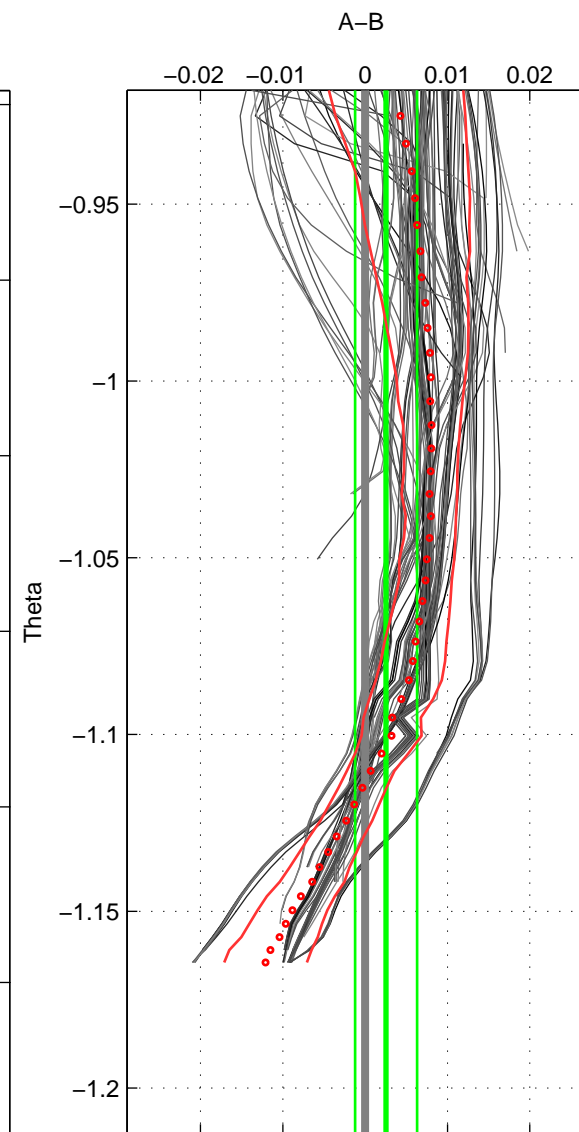

Cruise A (red). Date: Mar 1998 Cruisename: 76-58AA19980308

Cruise B (blue). Date: Aug 1993 Cruisename: 87-58JH19930730

*** "Favourite" values are means of spaces 1 2 3.

	Offset	O.StDev	Ratio	R.Stdev	Rating
SIGMA:	0.001	0.002	1.000	0.000	5
THETA:	0.003	0.004	1.000	0.000	5
DEPTH:	-0.005	0.004	1.000	0.000	5
FAV.:	-0.001	0.003	1.000	0.000	5

Profiles of A: 54
 Profiles of B: 11
 Diff profs : 94
 WMoffset (A-B): 0.00077191
 WMoffset stdev: 0.0020762
 WMratio (A/B): 1
 WMratio stdev: 5.9482e-05

Quality (1-5): 5

Profiles of A: 55
 Profiles of B: 11
 Diff profs : 96
 WMoffset (A-B): 0.0025341
 WMoffset stdev: 0.003766
 WMratio (A/B): 1.0001
 WMratio stdev: 0.00010791

Quality (1-5): 5

Profiles of A: 53
 Profiles of B: 11
 Diff profs : 92
 WMoffset (A-B): -0.0054951
 WMoffset stdev: 0.0044266
 WMratio (A/B): 0.99984
 WMratio stdev: 0.00012679

Quality (1-5): 5