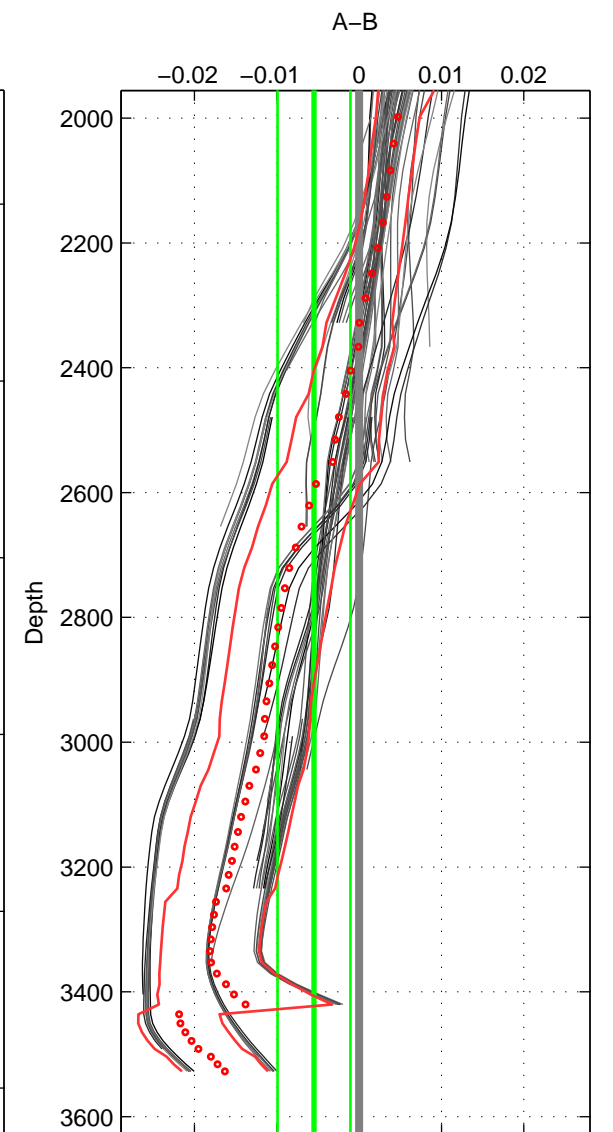

Cruise A (red). Date: Mar 1998 Cruisename: 76-58AA19980308

Cruise B (blue). Date: Aug 1993 Cruisename: 87-58JH19930730

*** "Favourite" values are means of spaces 1 2 3.

	Offset	O.StDev	Ratio	R.Stdev	Rating
SIGMA:	0.001	0.002	1.000	0.000	5
THETA:	0.003	0.004	1.000	0.000	5
DEPTH:	-0.005	0.004	1.000	0.000	5
FAV.:	-0.001	0.003	1.000	0.000	5

Profiles of A: 54
 Profiles of B: 11
 Diff profs : 94
 WMoffset (A-B): 0.00077191
 WMoffset stdev: 0.0020762
 WMratio (A/B): 1
 WMratio stdev: 5.9482e-05

Quality (1-5): 5

Profiles of A: 55
 Profiles of B: 11
 Diff profs : 96
 WMoffset (A-B): 0.0025341
 WMoffset stdev: 0.003766
 WMratio (A/B): 1.0001
 WMratio stdev: 0.00010791

Quality (1-5): 5

Profiles of A: 53
 Profiles of B: 11
 Diff profs : 92
 WMoffset (A-B): -0.0054951
 WMoffset stdev: 0.0044266
 WMratio (A/B): 0.99984
 WMratio stdev: 0.00012679

Quality (1-5): 5