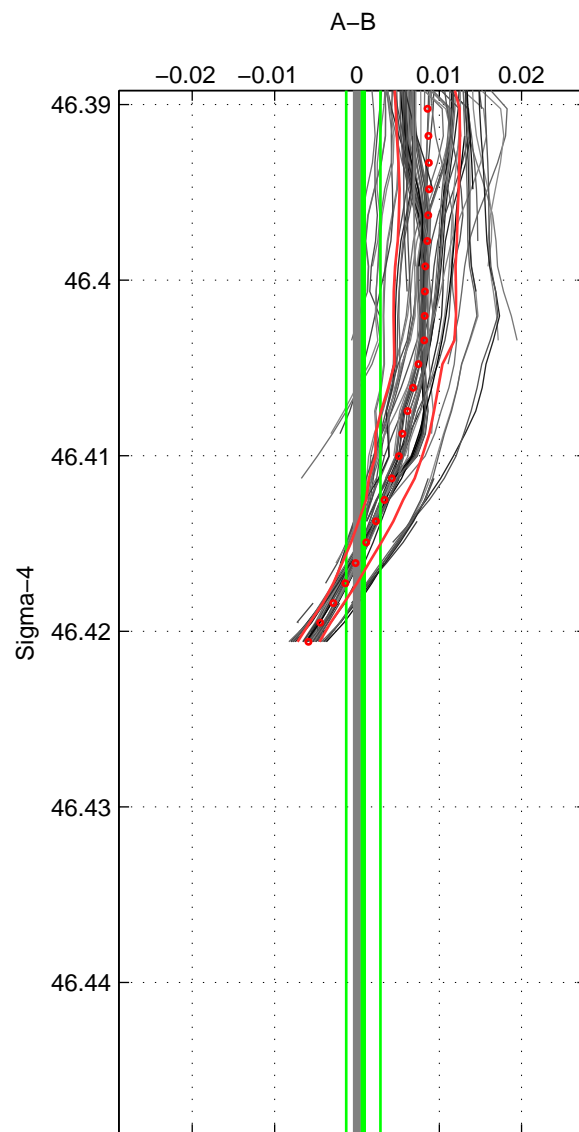

Cruise A (red). Date: Mar 1998 Cruisename: 76-58AA19980308

Cruise B (blue). Date: Aug 1993 Cruisename: 87-58JH19930730

*** "Favourite" values are means of spaces 1 2 3.

	Offset	O.StDev	Ratio	R.Stdev	Rating
SIGMA:	0.001	0.002	1.000	0.000	5
THETA:	0.003	0.004	1.000	0.000	5
DEPTH:	-0.005	0.004	1.000	0.000	5
FAV.:	-0.001	0.003	1.000	0.000	5

Profiles of A: 54
 Profiles of B: 11
 Diff profs : 94
 WMoffset (A-B): 0.00077191
 WMoffset stdev: 0.0020762
 WMratio (A/B): 1
 WMratio stdev: 5.9482e-05

Quality (1-5): 5

Profiles of A: 55
 Profiles of B: 11
 Diff profs : 96
 WMoffset (A-B): 0.0025341
 WMoffset stdev: 0.003766
 WMratio (A/B): 1.0001
 WMratio stdev: 0.00010791

Quality (1-5): 5

Profiles of A: 53
 Profiles of B: 11
 Diff profs : 92
 WMoffset (A-B): -0.0054951
 WMoffset stdev: 0.0044266
 WMratio (A/B): 0.99984
 WMratio stdev: 0.00012679

Quality (1-5): 5