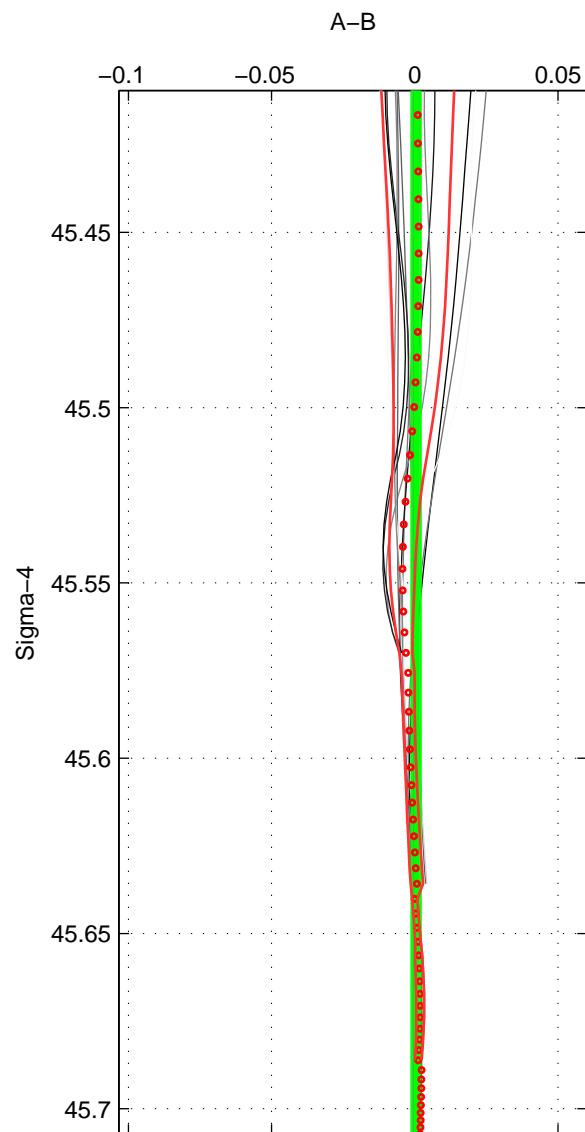

Cruise A (red). Date: Jul 2005 Cruisename: 669-49UF20050615

Cruise B (blue). Date: May 2001 Cruisename: 693-49UP20010424

*** "Favourite" values are means of spaces 1 2 3.

	Offset	O.StDev	Ratio	R.Stdev	Rating
SIGMA:	0.000	0.002	1.000	0.000	2
THETA:	0.001	0.003	1.000	0.000	2
DEPTH:	-0.020	0.020	0.999	0.001	2
FAV.:	-0.006	0.008	1.000	0.000	2

Profiles of A: 5
 Profiles of B: 3
 Diff profs : 14
 WMoffset (A-B): 0.00044086
 WMoffset stdev: 0.0015085
 WMratio (A/B): 1
 WMratio stdev: 4.3614e-05

Quality (1-5): 2

Profiles of A: 5
 Profiles of B: 3
 Diff profs : 14
 WMoffset (A-B): 0.00058035
 WMoffset stdev: 0.0030831
 WMratio (A/B): 1
 WMratio stdev: 8.9159e-05

Quality (1-5): 2

Profiles of A: 5
 Profiles of B: 3
 Diff profs : 14
 WMoffset (A-B): -0.020181
 WMoffset stdev: 0.020043
 WMratio (A/B): 0.99942
 WMratio stdev: 0.00057925

Quality (1-5): 2