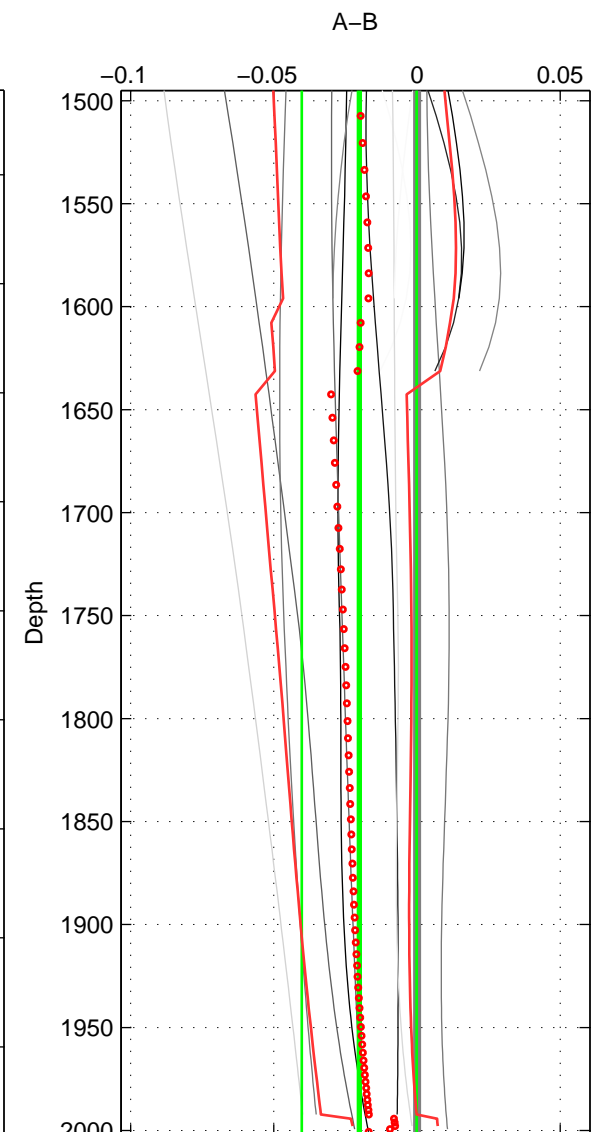

Cruise A (red). Date: Jul 2005 Cruisename: 669-49UF20050615

Cruise B (blue). Date: May 2001 Cruisename: 693-49UP20010424

*** "Favourite" values are means of spaces 1 2 3.

	Offset	O.StDev	Ratio	R.Stdev	Rating
SIGMA:	0.000	0.002	1.000	0.000	2
THETA:	0.001	0.003	1.000	0.000	2
DEPTH:	-0.020	0.020	0.999	0.001	2
FAV.:	-0.006	0.008	1.000	0.000	2

Profiles of A: 5
 Profiles of B: 3
 Diff profs : 14
 WMoffset (A-B): 0.00044086
 WMoffset stdev: 0.0015085
 WMratio (A/B): 1
 WMratio stdev: 4.3614e-05

Quality (1-5): 2

Profiles of A: 5
 Profiles of B: 3
 Diff profs : 14
 WMoffset (A-B): 0.00058035
 WMoffset stdev: 0.0030831
 WMratio (A/B): 1
 WMratio stdev: 8.9159e-05

Quality (1-5): 2

Profiles of A: 5
 Profiles of B: 3
 Diff profs : 14
 WMoffset (A-B): -0.020181
 WMoffset stdev: 0.020043
 WMratio (A/B): 0.99942
 WMratio stdev: 0.00057925

Quality (1-5): 2