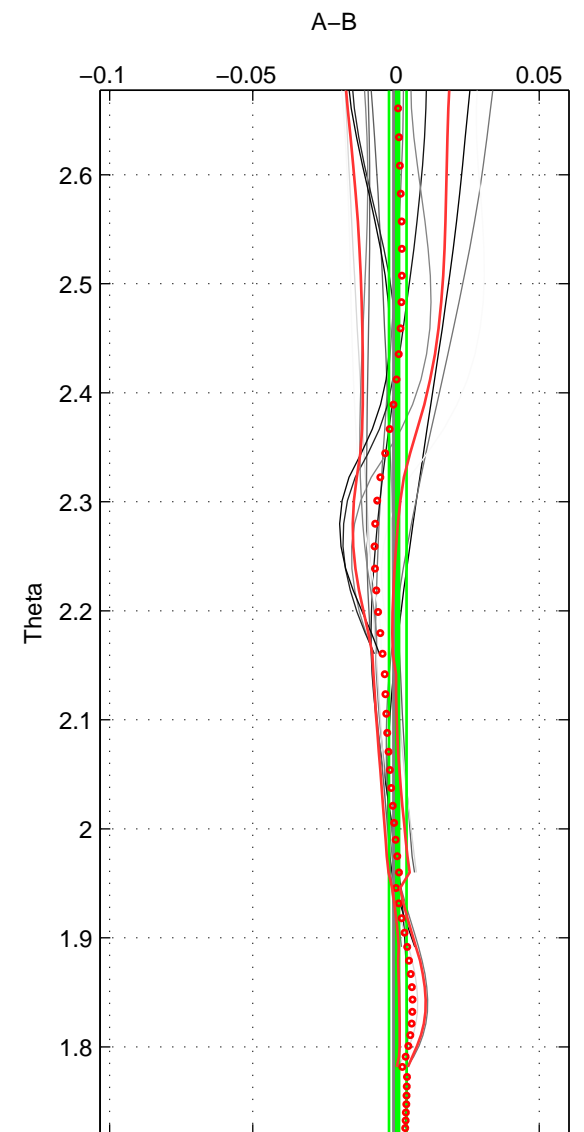

Cruise A (red). Date: Jul 2005 Cruisename: 669-49UF20050615

Cruise B (blue). Date: May 2001 Cruisename: 693-49UP20010424

*** "Favourite" values are means of spaces 1 2 3.

	Offset	O.StDev	Ratio	R.Stdev	Rating
SIGMA:	0.000	0.002	1.000	0.000	2
THETA:	0.001	0.003	1.000	0.000	2
DEPTH:	-0.020	0.020	0.999	0.001	2
FAV.:	-0.006	0.008	1.000	0.000	2

Profiles of A: 5
 Profiles of B: 3
 Diff profs : 14
 WMoffset (A-B): 0.00044086
 WMoffset stdev: 0.0015085
 WMratio (A/B): 1
 WMratio stdev: 4.3614e-05

Quality (1-5): 2

Profiles of A: 5
 Profiles of B: 3
 Diff profs : 14
 WMoffset (A-B): 0.00058035
 WMoffset stdev: 0.0030831
 WMratio (A/B): 1
 WMratio stdev: 8.9159e-05

Quality (1-5): 2

Profiles of A: 5
 Profiles of B: 3
 Diff profs : 14
 WMoffset (A-B): -0.020181
 WMoffset stdev: 0.020043
 WMratio (A/B): 0.99942
 WMratio stdev: 0.00057925

Quality (1-5): 2