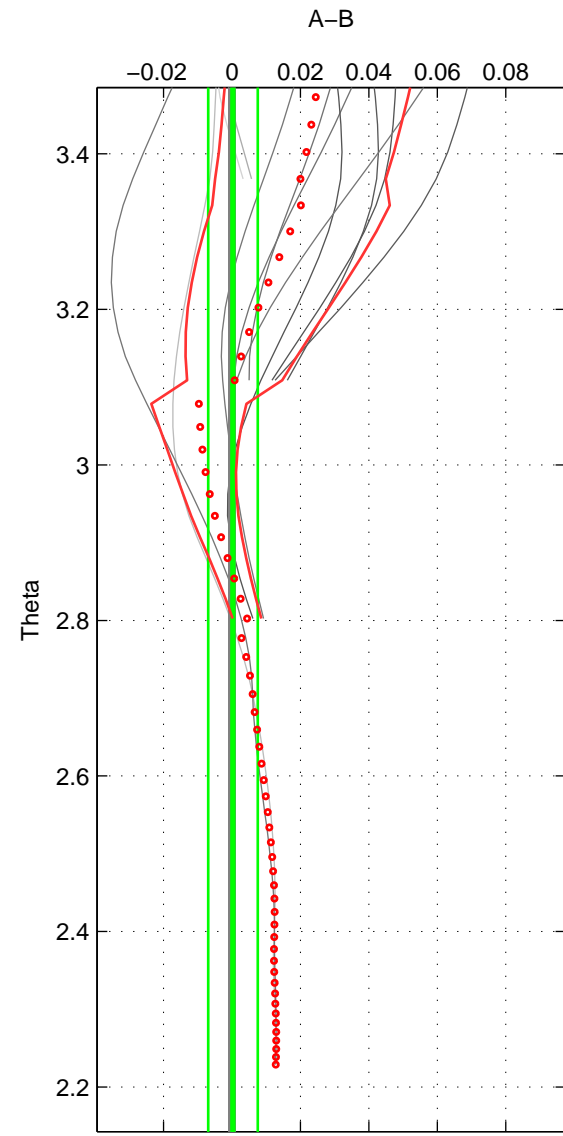

Cruise A (red). Date: Jul 1992 Cruisename: 7-06MT19920701

Cruise B (blue). Date: Jul 1989 Cruisename: 309-74D119890716

*** "Favourite" values are those of space 2.

	Offset	O.StDev	Ratio	R.Stdev	Rating
SIGMA:	0.005	0.006	1.000	0.000	2
THETA:	0.000	0.007	1.000	0.000	4
DEPTH:	0.013	0.006	1.000	0.000	2
FAV. :	0.000	0.007	1.000	0.000	4

Please note that statistics are bad.

Profiles of A: 3
 Profiles of B: 5
 Diff profs : 6
 WMoffset (A-B): 0.005283
 WMoffset stdev: 0.0062172
 WMratio (A/B): 1.0002
 WMratio stdev: 0.00017801

Quality (1-5): 2

Profiles of A: 6
 Profiles of B: 5
 Diff profs : 12
 WMoffset (A-B): 0.00030398
 WMoffset stdev: 0.0072432
 WMratio (A/B): 1
 WMratio stdev: 0.00020721

Quality (1-5): 4

Please note that statistics are bad.

Profiles of A: 3
 Profiles of B: 5
 Diff profs : 6
 WMoffset (A-B): 0.012697
 WMoffset stdev: 0.0059535
 WMratio (A/B): 1.0004
 WMratio stdev: 0.00017051

Quality (1-5): 2