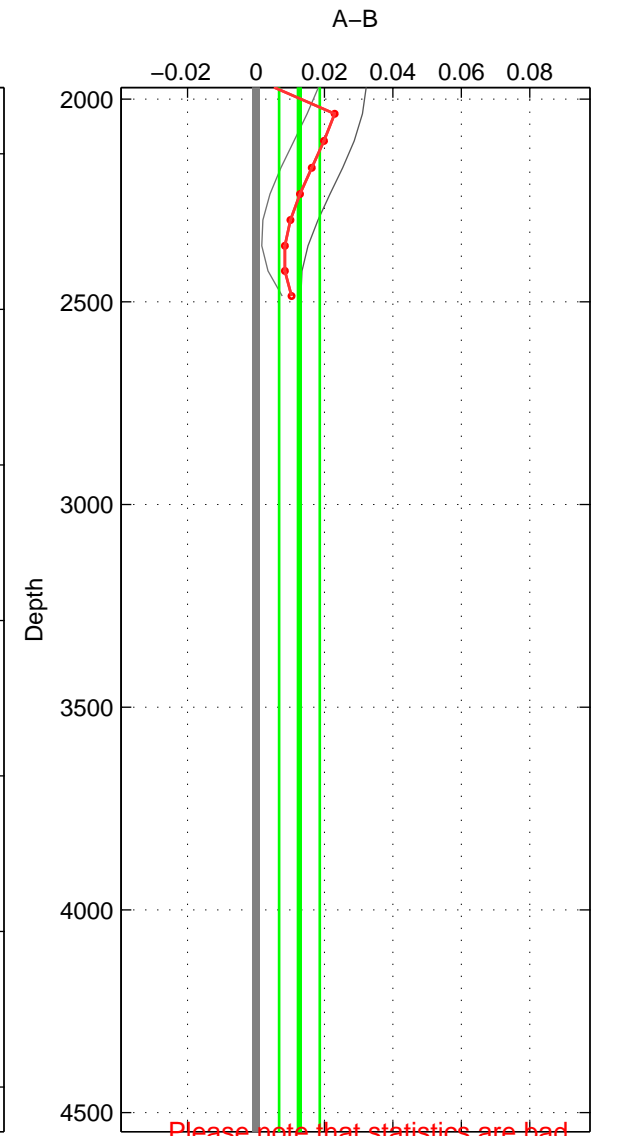

Cruise A (red). Date: Jul 1992 Cruisename: 7-06MT19920701

Cruise B (blue). Date: Jul 1989 Cruisename: 309-74D119890716

*** "Favourite" values are those of space 2.

	Offset	O.StDev	Ratio	R.Stdev	Rating
SIGMA:	0.005	0.006	1.000	0.000	2
THETA:	0.000	0.007	1.000	0.000	4
DEPTH:	0.013	0.006	1.000	0.000	2
FAV. :	0.000	0.007	1.000	0.000	4

Please note that statistics are bad.

Profiles of A: 3
 Profiles of B: 5
 Diff profs : 6
 WMoffset (A-B): 0.005283
 WMoffset stdev: 0.0062172
 WMratio (A/B): 1.0002
 WMratio stdev: 0.00017801

Quality (1-5): 2

Profiles of A: 6
 Profiles of B: 5
 Diff profs : 12
 WMoffset (A-B): 0.00030398
 WMoffset stdev: 0.0072432
 WMratio (A/B): 1
 WMratio stdev: 0.00020721

Quality (1-5): 4

Please note that statistics are bad.

Profiles of A: 3
 Profiles of B: 5
 Diff profs : 6
 WMoffset (A-B): 0.012697
 WMoffset stdev: 0.0059535
 WMratio (A/B): 1.0004
 WMratio stdev: 0.00017051

Quality (1-5): 2