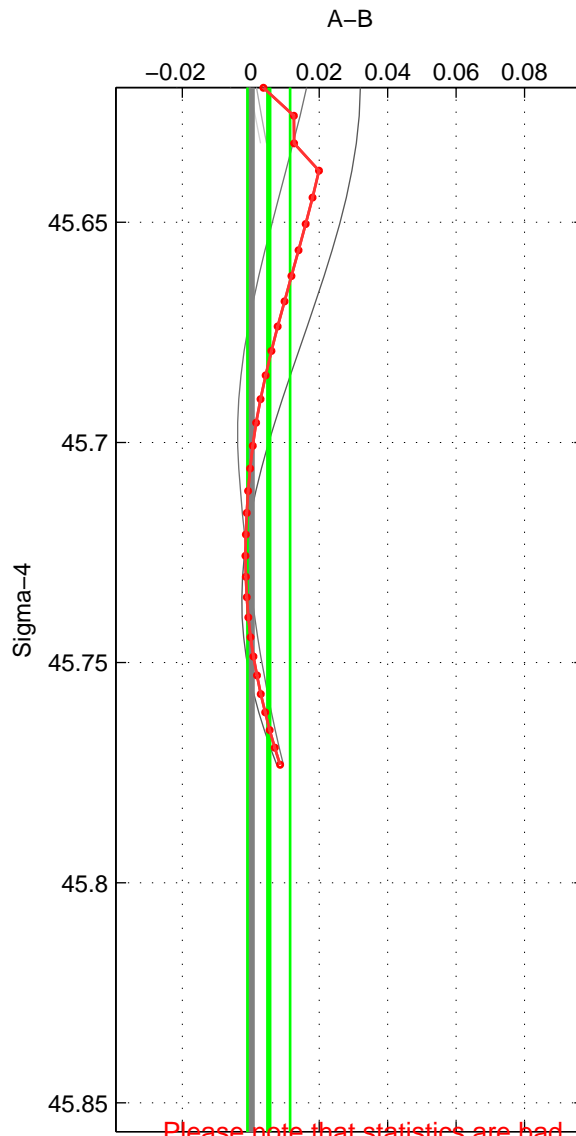

Cruise A (red). Date: Jul 1992 Cruisename: 7-06MT19920701

Cruise B (blue). Date: Jul 1989 Cruisename: 309-74D119890716

*** "Favourite" values are those of space 2.

	Offset	O.StDev	Ratio	R.Stdev	Rating
SIGMA:	0.005	0.006	1.000	0.000	2
THETA:	0.000	0.007	1.000	0.000	4
DEPTH:	0.013	0.006	1.000	0.000	2
FAV. :	0.000	0.007	1.000	0.000	4

Please note that statistics are bad.

Profiles of A: 3
 Profiles of B: 5
 Diff profs : 6
 WMoffset (A-B): 0.005283
 WMoffset stdev: 0.0062172
 WMratio (A/B): 1.0002
 WMratio stdev: 0.00017801

Quality (1-5): 2

Profiles of A: 6
 Profiles of B: 5
 Diff profs : 12
 WMoffset (A-B): 0.00030398
 WMoffset stdev: 0.0072432
 WMratio (A/B): 1
 WMratio stdev: 0.00020721

Quality (1-5): 4

Please note that statistics are bad.

Profiles of A: 3
 Profiles of B: 5
 Diff profs : 6
 WMoffset (A-B): 0.012697
 WMoffset stdev: 0.0059535
 WMratio (A/B): 1.0004
 WMratio stdev: 0.00017051

Quality (1-5): 2