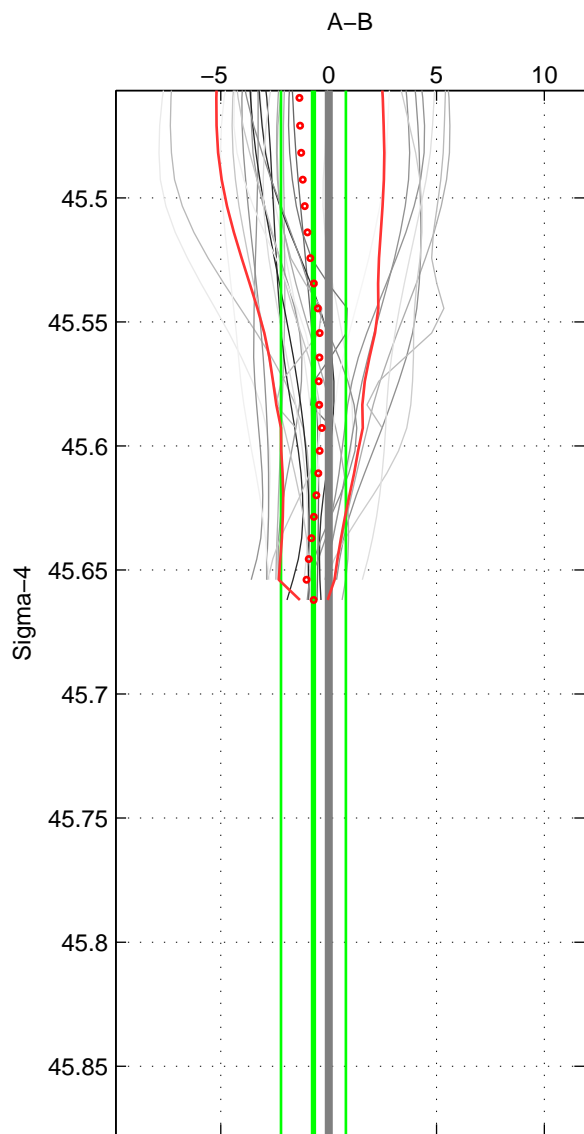

Cruise A (red). Date: Mar 1989 Cruisename: 507-32MW19890206

Cruise B (blue). Date: Apr 2008 Cruisename: 677-49UF20080422

\*\*\* "Favourite" values are means of spaces 1 2.

	Offset	O.StDev	Ratio	R.Stdev	Rating
SIGMA:	-0.001	0.002	1.000	0.000	4
THETA:	-0.001	0.002	1.000	0.000	4
DEPTH:	-0.000	0.001	1.000	0.000	3
FAV. :	-0.001	0.002	1.000	0.000	4

Profiles of A: 11  
Profiles of B: 3  
Diff profs : 29  
WMoffset (A-B): -0.00070712  
WMoffset stdev: 0.0015076  
WMratio (A/B): 0.99998  
WMratio stdev: 4.3533e-05

Quality (1-5): 4

Profiles of A: 11  
Profiles of B: 3  
Diff profs : 29  
WMoffset (A-B): -0.00081365  
WMoffset stdev: 0.0018101  
WMratio (A/B): 0.99998  
WMratio stdev: 5.2267e-05

Quality (1-5): 4

Profiles of A: 11  
Profiles of B: 3  
Diff profs : 29  
WMoffset (A-B): -0.00023975  
WMoffset stdev: 0.00089957  
WMratio (A/B): 0.99999  
WMratio stdev: 2.5981e-05

Quality (1-5): 3

Please note that statistics are bad.