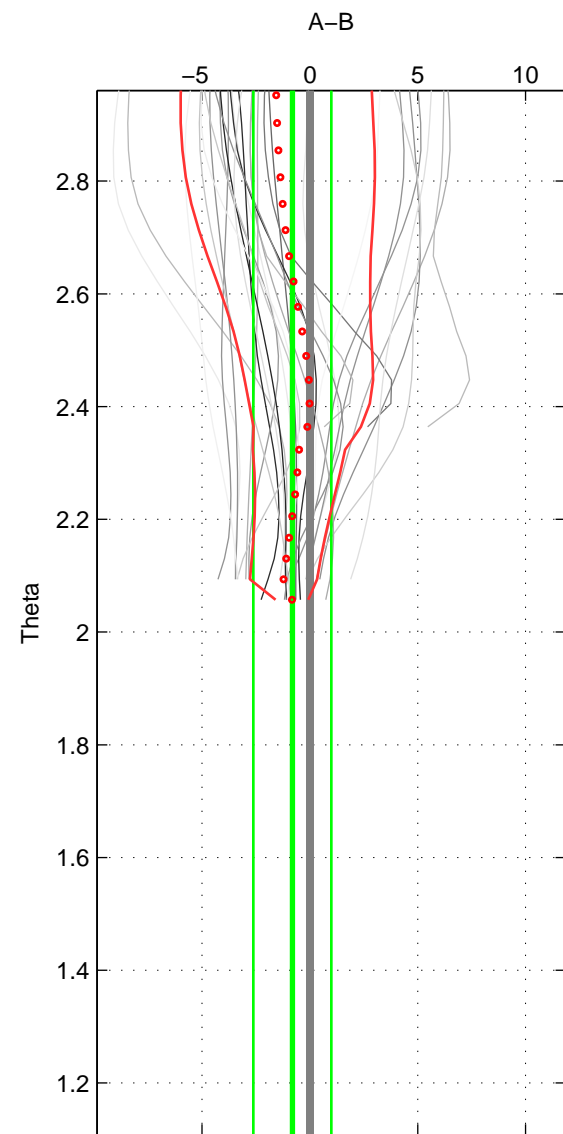

Cruise A (red). Date: Mar 1989 Cruisename: 507-32MW19890206

Cruise B (blue). Date: Apr 2008 Cruisename: 677-49UF20080422

\*\*\* "Favourite" values are means of spaces 1 2.

	Offset	O.StDev	Ratio	R.Stdev	Rating
SIGMA:	-0.001	0.002	1.000	0.000	4
THETA:	-0.001	0.002	1.000	0.000	4
DEPTH:	-0.000	0.001	1.000	0.000	3
FAV. :	-0.001	0.002	1.000	0.000	4

Profiles of A: 11  
Profiles of B: 3  
Diff profs : 29  
WMoffset (A-B): -0.00070712  
WMoffset stdev: 0.0015076  
WMratio (A/B): 0.99998  
WMratio stdev: 4.3533e-05

Quality (1-5): 4

Profiles of A: 11  
Profiles of B: 3  
Diff profs : 29  
WMoffset (A-B): -0.00081365  
WMoffset stdev: 0.0018101  
WMratio (A/B): 0.99998  
WMratio stdev: 5.2267e-05

Quality (1-5): 4

Profiles of A: 11  
Profiles of B: 3  
Diff profs : 29  
WMoffset (A-B): -0.00023975  
WMoffset stdev: 0.00089957  
WMratio (A/B): 0.99999  
WMratio stdev: 2.5981e-05

Quality (1-5): 3

Please note that statistics are bad.