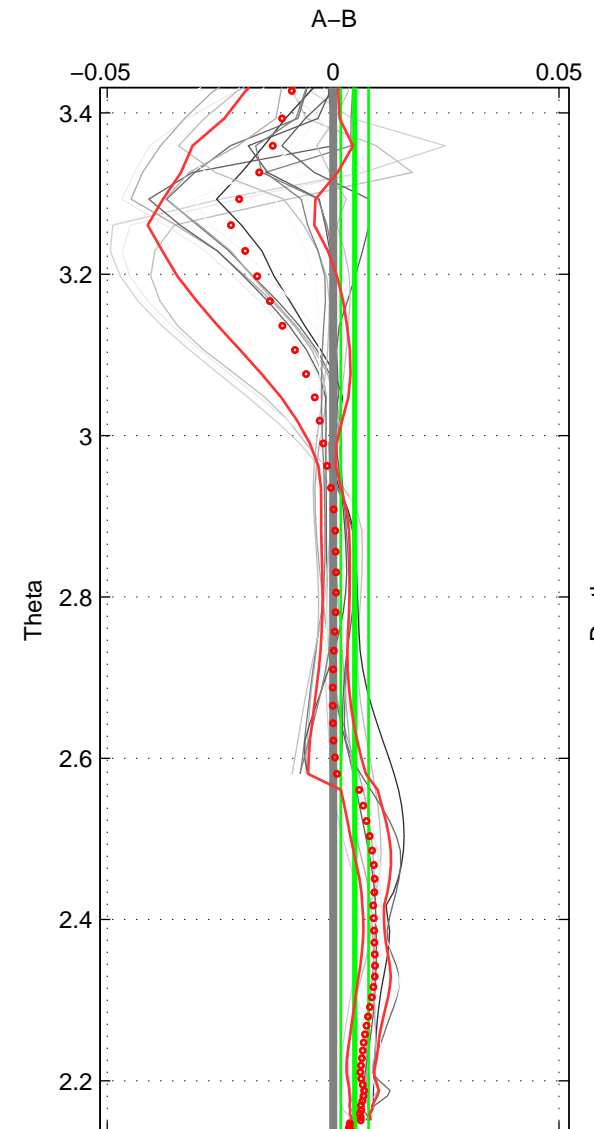

Cruise A (red). Date: Aug 1993 Cruisename: 251-33MW19930704.1

Cruise B (blue). Date: Jul 1990 Cruisename: 295-64TR19900701

*** "Favourite" values are means of spaces 1 2 3.

	Offset	O.StDev	Ratio	R.Stdev	Rating
SIGMA:	0.003	0.003	1.000	0.000	5
THETA:	0.005	0.003	1.000	0.000	5
DEPTH:	0.002	0.005	1.000	0.000	5
FAV.:	0.003	0.004	1.000	0.000	5

Profiles of A: 3
 Profiles of B: 7
 Diff profs : 18
 WMoffset (A-B): 0.002542
 WMoffset stdev: 0.0031034
 WMratio (A/B): 1.0001
 WMratio stdev: 8.8813e-05

Quality (1-5): 5

Profiles of A: 3
 Profiles of B: 7
 Diff profs : 18
 WMoffset (A-B): 0.004769
 WMoffset stdev: 0.0030867
 WMratio (A/B): 1.0001
 WMratio stdev: 8.8377e-05

Quality (1-5): 5

Profiles of A: 3
 Profiles of B: 7
 Diff profs : 18
 WMoffset (A-B): 0.0015651
 WMoffset stdev: 0.0045288
 WMratio (A/B): 1
 WMratio stdev: 0.00012958

Quality (1-5): 5