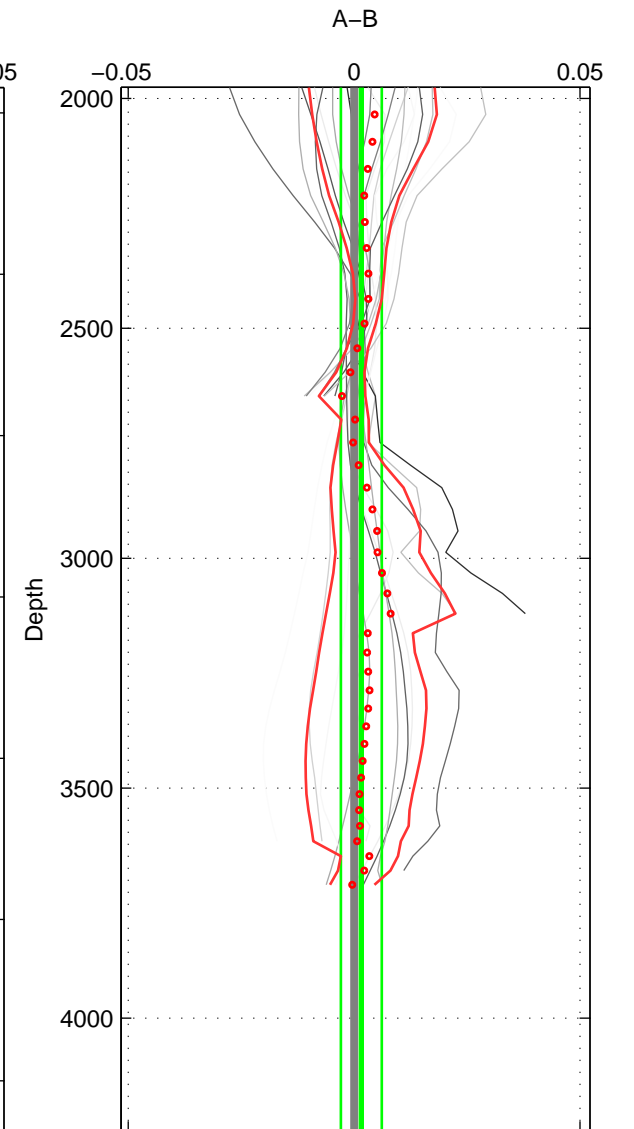

Cruise A (red). Date: Aug 1993 Cruisename: 251-33MW19930704.1

Cruise B (blue). Date: Jul 1990 Cruisename: 295-64TR19900701

*** "Favourite" values are means of spaces 1 2 3.

	Offset	O.StDev	Ratio	R.Stdev	Rating
SIGMA:	0.003	0.003	1.000	0.000	5
THETA:	0.005	0.003	1.000	0.000	5
DEPTH:	0.002	0.005	1.000	0.000	5
FAV.:	0.003	0.004	1.000	0.000	5

Profiles of A: 3
 Profiles of B: 7
 Diff profs : 18
 WMoffset (A-B): 0.002542
 WMoffset stdev: 0.0031034
 WMratio (A/B): 1.0001
 WMratio stdev: 8.8813e-05

Quality (1-5): 5

Profiles of A: 3
 Profiles of B: 7
 Diff profs : 18
 WMoffset (A-B): 0.004769
 WMoffset stdev: 0.0030867
 WMratio (A/B): 1.0001
 WMratio stdev: 8.8377e-05

Quality (1-5): 5

Profiles of A: 3
 Profiles of B: 7
 Diff profs : 18
 WMoffset (A-B): 0.0015651
 WMoffset stdev: 0.0045288
 WMratio (A/B): 1
 WMratio stdev: 0.00012958

Quality (1-5): 5