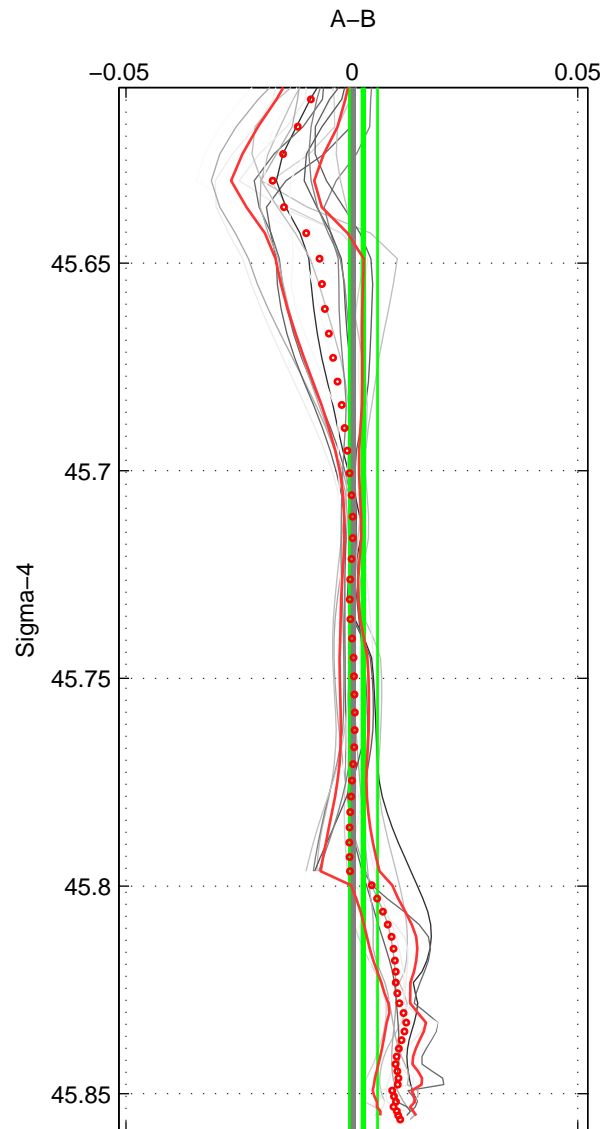

Cruise A (red). Date: Aug 1993 Cruisename: 251-33MW19930704.1

Cruise B (blue). Date: Jul 1990 Cruisename: 295-64TR19900701

*** "Favourite" values are means of spaces 1 2 3.

	Offset	O.StDev	Ratio	R.Stdev	Rating
SIGMA:	0.003	0.003	1.000	0.000	5
THETA:	0.005	0.003	1.000	0.000	5
DEPTH:	0.002	0.005	1.000	0.000	5
FAV.:	0.003	0.004	1.000	0.000	5

Profiles of A: 3
 Profiles of B: 7
 Diff profs : 18
 WMoffset (A-B): 0.002542
 WMoffset stdev: 0.0031034
 WMratio (A/B): 1.0001
 WMratio stdev: 8.8813e-05

Quality (1-5): 5

Profiles of A: 3
 Profiles of B: 7
 Diff profs : 18
 WMoffset (A-B): 0.004769
 WMoffset stdev: 0.0030867
 WMratio (A/B): 1.0001
 WMratio stdev: 8.8377e-05

Quality (1-5): 5

Profiles of A: 3
 Profiles of B: 7
 Diff profs : 18
 WMoffset (A-B): 0.0015651
 WMoffset stdev: 0.0045288
 WMratio (A/B): 1
 WMratio stdev: 0.00012958

Quality (1-5): 5