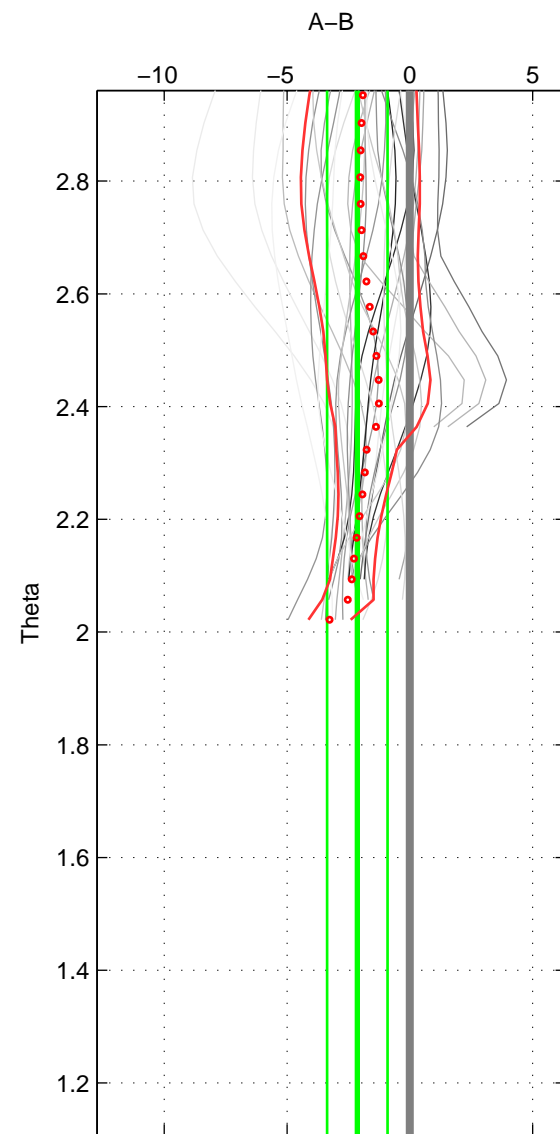

Cruise A (red). Date: Mar 1989 Cruisename: 507-32MW19890206

Cruise B (blue). Date: Aug 2008 Cruisename: 679-49UF20080804

*** "Favourite" values are means of spaces 1 2.

	Offset	O.StDev	Ratio	R.Stdev	Rating
SIGMA:	-0.002	0.001	1.000	0.000	4
THETA:	-0.002	0.001	1.000	0.000	4
DEPTH:	-0.003	0.000	1.000	0.000	3
FAV. :	-0.002	0.001	1.000	0.000	4

Profiles of A: 11
 Profiles of B: 3
 Diff profs : 29
 WMoffset (A-B): -0.0017788
 WMoffset stdev: 0.0010003
 WMratio (A/B): 0.99995
 WMratio stdev: 2.8888e-05

Quality (1-5): 4

Profiles of A: 11
 Profiles of B: 3
 Diff profs : 29
 WMoffset (A-B): -0.0021394
 WMoffset stdev: 0.0012297
 WMratio (A/B): 0.99994
 WMratio stdev: 3.5511e-05

Quality (1-5): 4

Profiles of A: 11
 Profiles of B: 3
 Diff profs : 29
 WMoffset (A-B): -0.0034387
 WMoffset stdev: 0.00029452
 WMratio (A/B): 0.9999
 WMratio stdev: 8.4771e-06

Quality (1-5): 3

Please note that statistics are bad.