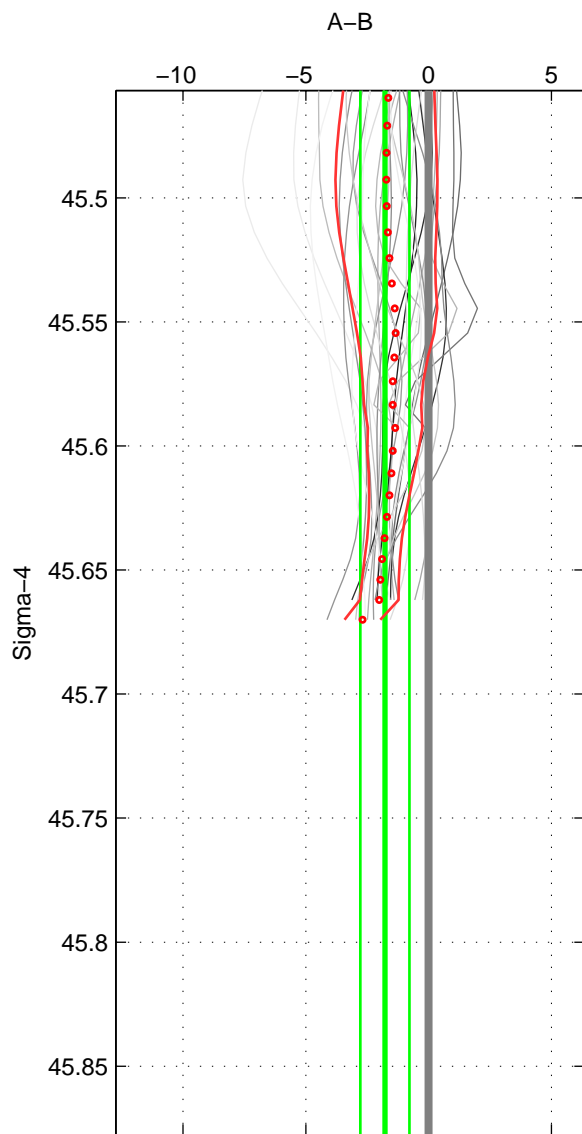

Cruise A (red). Date: Mar 1989 Cruisename: 507-32MW19890206

Cruise B (blue). Date: Aug 2008 Cruisename: 679-49UF20080804

*** "Favourite" values are means of spaces 1 2.

	Offset	O.StDev	Ratio	R.Stdev	Rating
SIGMA:	-0.002	0.001	1.000	0.000	4
THETA:	-0.002	0.001	1.000	0.000	4
DEPTH:	-0.003	0.000	1.000	0.000	3
FAV. :	-0.002	0.001	1.000	0.000	4

Profiles of A: 11
 Profiles of B: 3
 Diff profs : 29
 WMoffset (A-B): -0.0017788
 WMoffset stdev: 0.0010003
 WMratio (A/B): 0.99995
 WMratio stdev: 2.8888e-05

Quality (1-5): 4

Profiles of A: 11
 Profiles of B: 3
 Diff profs : 29
 WMoffset (A-B): -0.0021394
 WMoffset stdev: 0.0012297
 WMratio (A/B): 0.99994
 WMratio stdev: 3.5511e-05

Quality (1-5): 4

Profiles of A: 11
 Profiles of B: 3
 Diff profs : 29
 WMoffset (A-B): -0.0034387
 WMoffset stdev: 0.00029452
 WMratio (A/B): 0.9999
 WMratio stdev: 8.4771e-06

Quality (1-5): 3

Please note that statistics are bad.