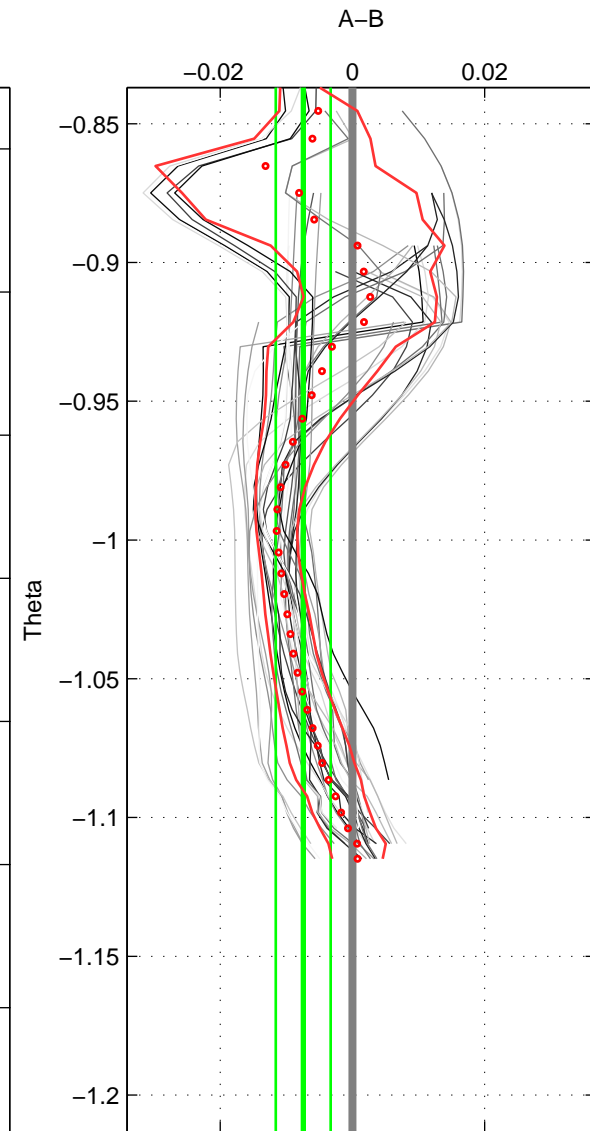

Cruise A (red). Date: Aug 1993 Cruisename: 87-58JH19930730

Cruise B (blue). Date: May 2002 Cruisename: 108-77DN20020420

*** "Favourite" values are means of spaces 1 2 3.

	Offset	O.StDev	Ratio	R.Stdev	Rating
SIGMA:	-0.007	0.003	1.000	0.000	5
THETA:	-0.007	0.004	1.000	0.000	5
DEPTH:	0.002	0.004	1.000	0.000	5
FAV.:	-0.004	0.004	1.000	0.000	5

Profiles of A: 7
 Profiles of B: 10
 Diff profs: 34
 WMoffset (A-B): -0.0071081
 WMoffset stdev: 0.0032831
 WMratio (A/B): 0.9998
 WMratio stdev: 9.4051e-05

Quality (1-5): 5

Profiles of A: 7
 Profiles of B: 10
 Diff profs: 34
 WMoffset (A-B): -0.0074401
 WMoffset stdev: 0.0041591
 WMratio (A/B): 0.99979
 WMratio stdev: 0.00011914

Quality (1-5): 5

Profiles of A: 7
 Profiles of B: 10
 Diff profs: 34
 WMoffset (A-B): 0.0020998
 WMoffset stdev: 0.0042054
 WMratio (A/B): 1.0001
 WMratio stdev: 0.00012047

Quality (1-5): 5