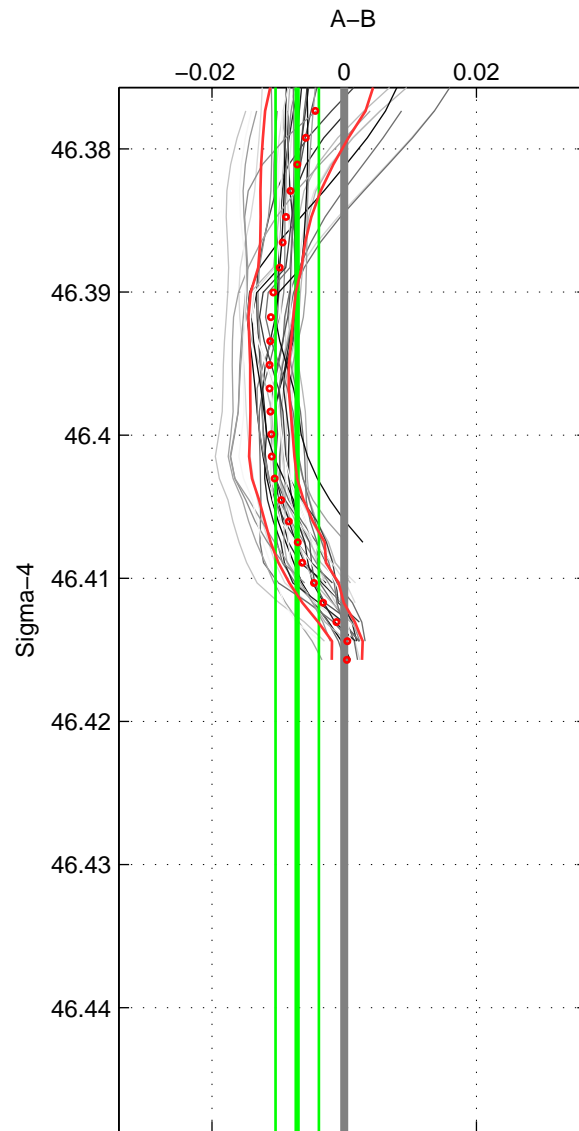

Cruise A (red). Date: Aug 1993 Cruisename: 87-58JH19930730

Cruise B (blue). Date: May 2002 Cruisename: 108-77DN20020420

*** "Favourite" values are means of spaces 1 2 3.

	Offset	O.StDev	Ratio	R.Stdev	Rating
SIGMA:	-0.007	0.003	1.000	0.000	5
THETA:	-0.007	0.004	1.000	0.000	5
DEPTH:	0.002	0.004	1.000	0.000	5
FAV.:	-0.004	0.004	1.000	0.000	5

Profiles of A: 7
 Profiles of B: 10
 Diff profs: 34
 WMoffset (A-B): -0.0071081
 WMoffset stdev: 0.0032831
 WMratio (A/B): 0.9998
 WMratio stdev: 9.4051e-05

Quality (1-5): 5

Profiles of A: 7
 Profiles of B: 10
 Diff profs: 34
 WMoffset (A-B): -0.0074401
 WMoffset stdev: 0.0041591
 WMratio (A/B): 0.99979
 WMratio stdev: 0.00011914

Quality (1-5): 5

Profiles of A: 7
 Profiles of B: 10
 Diff profs: 34
 WMoffset (A-B): 0.0020998
 WMoffset stdev: 0.0042054
 WMratio (A/B): 1.0001
 WMratio stdev: 0.00012047

Quality (1-5): 5