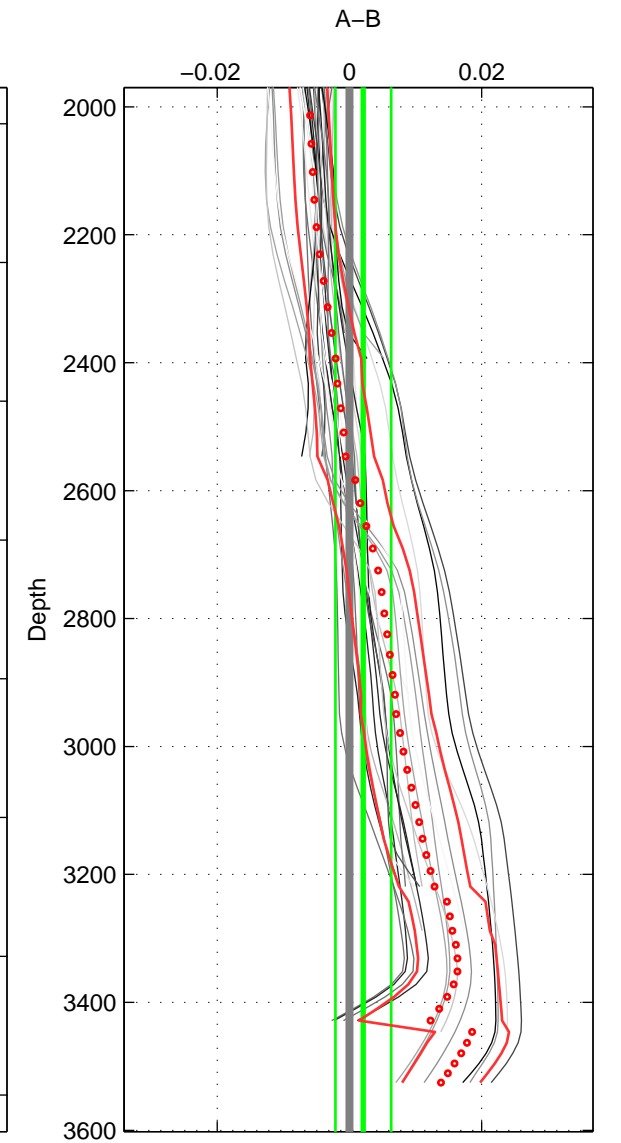

Cruise A (red). Date: Aug 1993 Cruisename: 87-58JH19930730

Cruise B (blue). Date: May 2002 Cruisename: 108-77DN20020420

*** "Favourite" values are means of spaces 1 2 3.

	Offset	O.StDev	Ratio	R.Stdev	Rating
SIGMA:	-0.007	0.003	1.000	0.000	5
THETA:	-0.007	0.004	1.000	0.000	5
DEPTH:	0.002	0.004	1.000	0.000	5
FAV.:	-0.004	0.004	1.000	0.000	5

Profiles of A: 7
 Profiles of B: 10
 Diff profs: 34
 WMoffset (A-B): -0.0071081
 WMoffset stdev: 0.0032831
 WMratio (A/B): 0.9998
 WMratio stdev: 9.4051e-05

Quality (1-5): 5

Profiles of A: 7
 Profiles of B: 10
 Diff profs: 34
 WMoffset (A-B): -0.0074401
 WMoffset stdev: 0.0041591
 WMratio (A/B): 0.99979
 WMratio stdev: 0.00011914

Quality (1-5): 5

Profiles of A: 7
 Profiles of B: 10
 Diff profs: 34
 WMoffset (A-B): 0.0020998
 WMoffset stdev: 0.0042054
 WMratio (A/B): 1.0001
 WMratio stdev: 0.00012047

Quality (1-5): 5