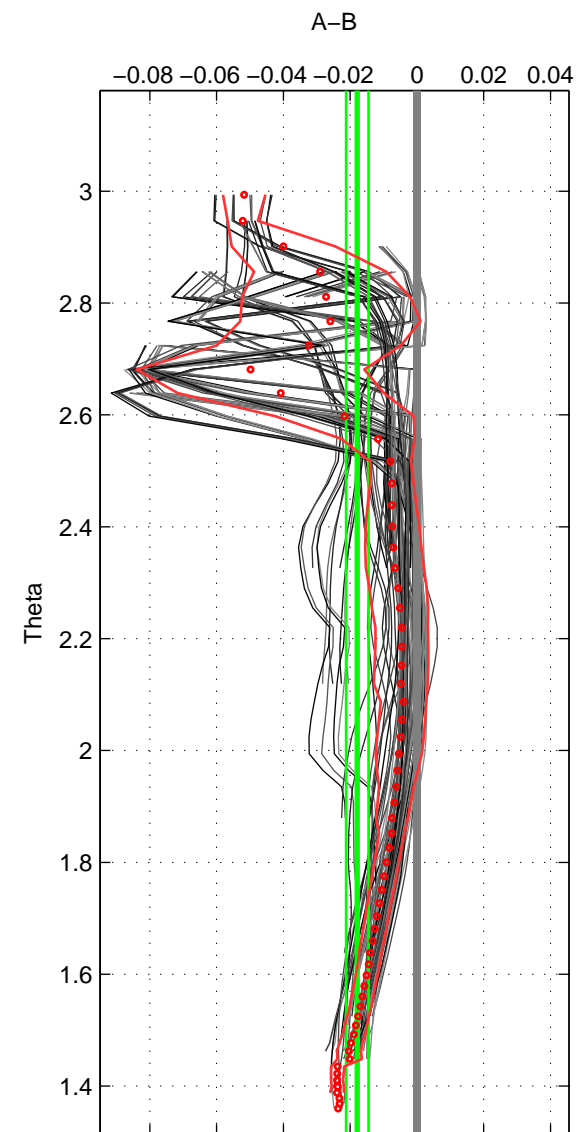

Cruise A (red). Date: Jun 1994 Cruisename: 183-18HU19940524

Cruise B (blue). Date: May 2008 Cruisename: 199-18HU20080520

\*\*\* "Favourite" values are means of spaces 1 2 3.

	Offset	O.StDev	Ratio	R.Stdev	Rating
SIGMA:	-0.017	0.004	1.000	0.000	5
THETA:	-0.018	0.003	0.999	0.000	5
DEPTH:	-0.016	0.007	1.000	0.000	5
FAV. :	-0.017	0.005	1.000	0.000	5

Profiles of A: 18  
 Profiles of B: 17  
 Diff profs : 95  
 WMoffset (A-B): -0.016627  
 WMoffset stdev: 0.0042215  
 WMratio (A/B): 0.99952  
 WMratio stdev: 0.00012092

Quality (1-5): 5

Profiles of A: 17  
 Profiles of B: 17  
 Diff profs : 91  
 WMoffset (A-B): -0.017853  
 WMoffset stdev: 0.0033696  
 WMratio (A/B): 0.99949  
 WMratio stdev: 9.6533e-05

Quality (1-5): 5

Profiles of A: 18  
 Profiles of B: 17  
 Diff profs : 95  
 WMoffset (A-B): -0.015711  
 WMoffset stdev: 0.006854  
 WMratio (A/B): 0.99955  
 WMratio stdev: 0.00019631

Quality (1-5): 5