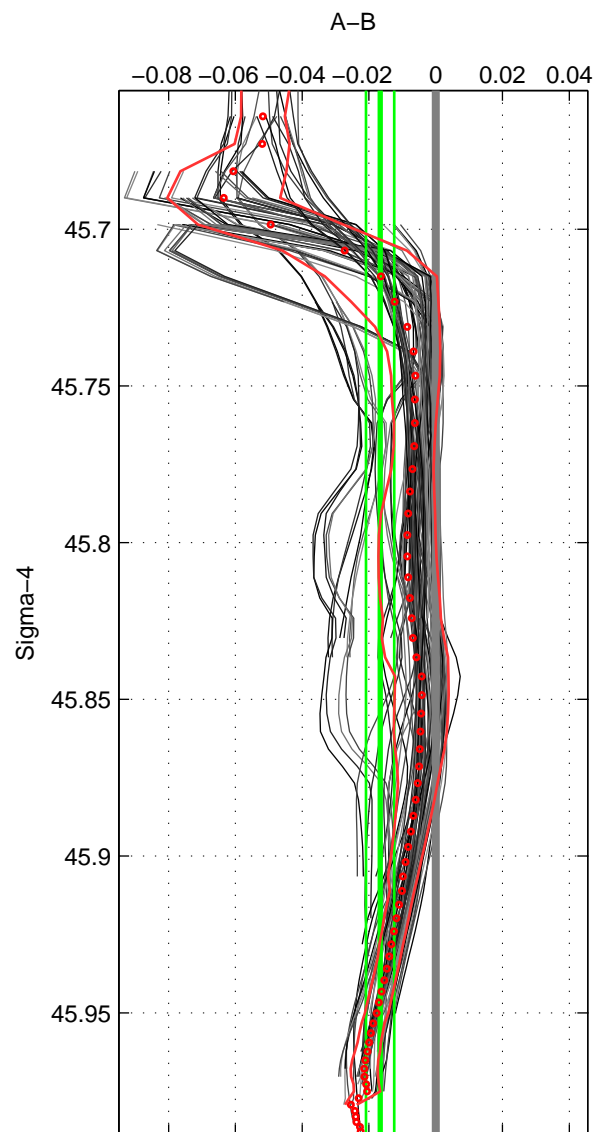

Cruise A (red). Date: Jun 1994 Cruisename: 183-18HU19940524

Cruise B (blue). Date: May 2008 Cruisename: 199-18HU20080520

\*\*\* "Favourite" values are means of spaces 1 2 3.

	Offset	O.StDev	Ratio	R.Stdev	Rating
SIGMA:	-0.017	0.004	1.000	0.000	5
THETA:	-0.018	0.003	0.999	0.000	5
DEPTH:	-0.016	0.007	1.000	0.000	5
FAV. :	-0.017	0.005	1.000	0.000	5

Profiles of A: 18  
 Profiles of B: 17  
 Diff profs : 95  
 WMoffset (A-B): -0.016627  
 WMoffset stdev: 0.0042215  
 WMratio (A/B): 0.99952  
 WMratio stdev: 0.00012092

Quality (1-5): 5

Profiles of A: 17  
 Profiles of B: 17  
 Diff profs : 91  
 WMoffset (A-B): -0.017853  
 WMoffset stdev: 0.0033696  
 WMratio (A/B): 0.99949  
 WMratio stdev: 9.6533e-05

Quality (1-5): 5

Profiles of A: 18  
 Profiles of B: 17  
 Diff profs : 95  
 WMoffset (A-B): -0.015711  
 WMoffset stdev: 0.006854  
 WMratio (A/B): 0.99955  
 WMratio stdev: 0.00019631

Quality (1-5): 5