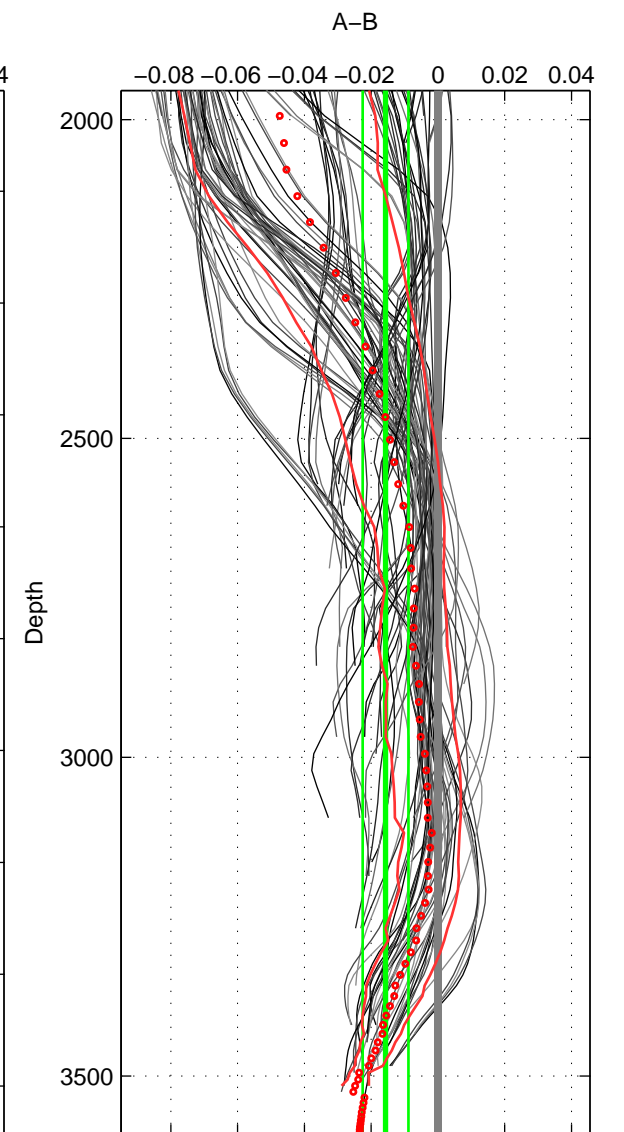

Cruise A (red). Date: Jun 1994 Cruisename: 183-18HU19940524

Cruise B (blue). Date: May 2008 Cruisename: 199-18HU20080520

\*\*\* "Favourite" values are means of spaces 1 2 3.

	Offset	O.StDev	Ratio	R.Stdev	Rating
SIGMA:	-0.017	0.004	1.000	0.000	5
THETA:	-0.018	0.003	0.999	0.000	5
DEPTH:	-0.016	0.007	1.000	0.000	5
FAV. :	-0.017	0.005	1.000	0.000	5

Profiles of A: 18  
 Profiles of B: 17  
 Diff profs : 95  
 WMoffset (A-B): -0.016627  
 WMoffset stdev: 0.0042215  
 WMratio (A/B): 0.99952  
 WMratio stdev: 0.00012092

Quality (1-5): 5

Profiles of A: 17  
 Profiles of B: 17  
 Diff profs : 91  
 WMoffset (A-B): -0.017853  
 WMoffset stdev: 0.0033696  
 WMratio (A/B): 0.99949  
 WMratio stdev: 9.6533e-05

Quality (1-5): 5

Profiles of A: 18  
 Profiles of B: 17  
 Diff profs : 95  
 WMoffset (A-B): -0.015711  
 WMoffset stdev: 0.006854  
 WMratio (A/B): 0.99955  
 WMratio stdev: 0.00019631

Quality (1-5): 5