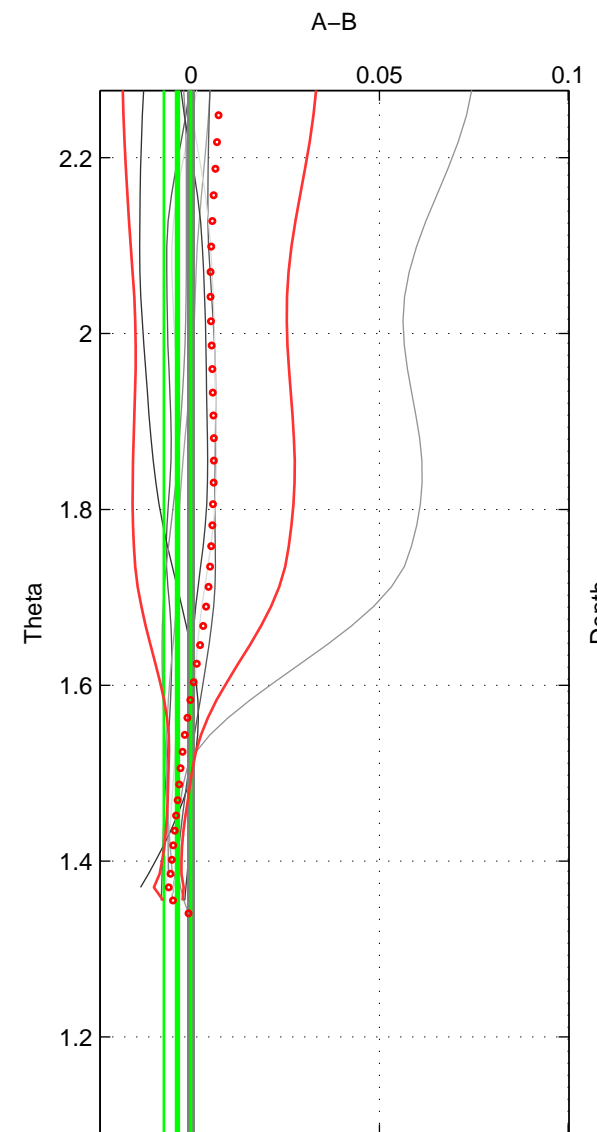

Cruise A (red). Date: Sep 2001 Cruisename: 556-49HG20010813  
 Cruise B (blue). Date: Aug 1998 Cruisename: 567-49HO19980718

\*\*\* "Favourite" values are those of space 2.

	Offset	O.StDev	Ratio	R.Stdev	Rating
SIGMA:	-0.002	0.002	1.000	0.000	4
THETA:	-0.004	0.004	1.000	0.000	5
DEPTH:	0.010	0.013	1.000	0.000	3
FAV.:	-0.004	0.004	1.000	0.000	5

Profiles of A: 5  
 Profiles of B: 6  
 Diff profs : 9  
 WMoffset (A-B): -0.0024318  
 WMoffset stdev: 0.0018257  
 WMratio (A/B): 0.99993  
 WMratio stdev: 5.2671e-05

Quality (1-5): 4

Profiles of A: 5  
 Profiles of B: 6  
 Diff profs : 9  
 WMoffset (A-B): -0.0036147  
 WMoffset stdev: 0.0036057  
 WMratio (A/B): 0.9999  
 WMratio stdev: 0.00010399

Quality (1-5): 5

Profiles of A: 5  
 Profiles of B: 6  
 Diff profs : 9  
 WMoffset (A-B): 0.010021  
 WMoffset stdev: 0.012572  
 WMratio (A/B): 1.0003  
 WMratio stdev: 0.00036402

Quality (1-5): 3

Please note that statistics are bad.