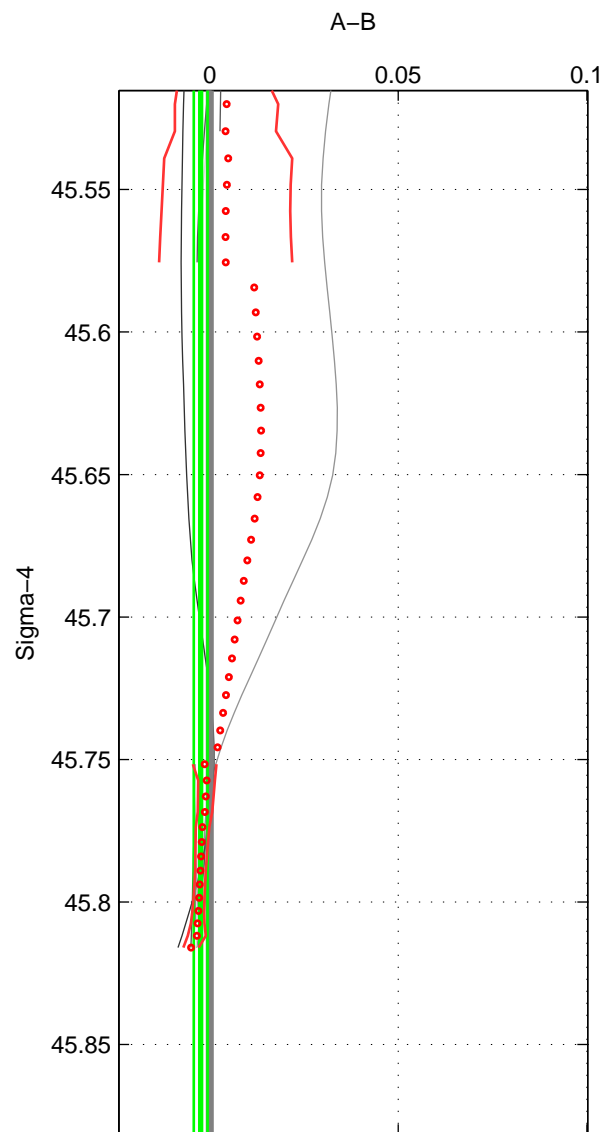

Cruise A (red). Date: Sep 2001 Cruisename: 556-49HG20010813  
 Cruise B (blue). Date: Aug 1998 Cruisename: 567-49HO19980718

\*\*\* "Favourite" values are those of space 2.

	Offset	O.StDev	Ratio	R.Stdev	Rating
SIGMA:	-0.002	0.002	1.000	0.000	4
THETA:	-0.004	0.004	1.000	0.000	5
DEPTH:	0.010	0.013	1.000	0.000	3
FAV.:	-0.004	0.004	1.000	0.000	5

Profiles of A: 5  
 Profiles of B: 6  
 Diff profs : 9  
 WMoffset (A-B): -0.0024318  
 WMoffset stdev: 0.0018257  
 WMratio (A/B): 0.99993  
 WMratio stdev: 5.2671e-05

Quality (1-5): 4

Profiles of A: 5  
 Profiles of B: 6  
 Diff profs : 9  
 WMoffset (A-B): -0.0036147  
 WMoffset stdev: 0.0036057  
 WMratio (A/B): 0.9999  
 WMratio stdev: 0.00010399

Quality (1-5): 5

Profiles of A: 5  
 Profiles of B: 6  
 Diff profs : 9  
 WMoffset (A-B): 0.010021  
 WMoffset stdev: 0.012572  
 WMratio (A/B): 1.0003  
 WMratio stdev: 0.00036402

Quality (1-5): 3

Please note that statistics are bad.