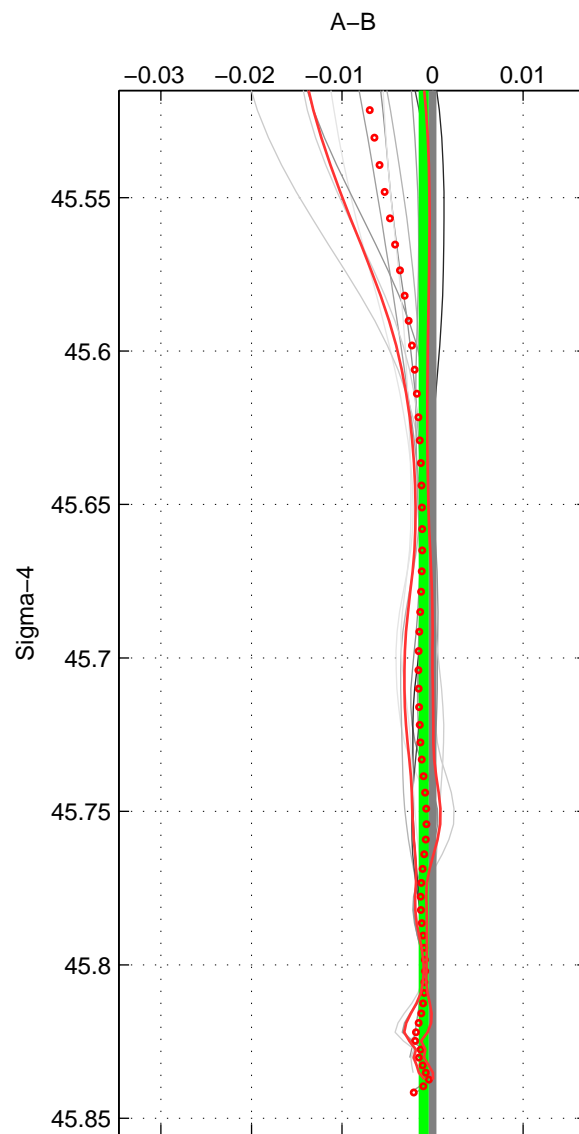

Cruise A (red). Date: Feb 1991 Cruisename: 478-31DS19910216

Cruise B (blue). Date: Aug 2007 Cruisename: 611-49NZ20070724

\*\*\* "Favourite" values are means of spaces 1 2 3.

	Offset	O.StDev	Ratio	R.Stdev	Rating
SIGMA:	-0.001	0.000	1.000	0.000	3
THETA:	-0.002	0.001	1.000	0.000	3
DEPTH:	-0.002	0.001	1.000	0.000	3
FAV.:	-0.002	0.001	1.000	0.000	3

Profiles of A: 3  
 Profiles of B: 4  
 Diff profs: 12  
 WMoffset (A-B): -0.00098025  
 WMoffset stdev: 0.00040591  
 WMratio (A/B): 0.99997  
 WMratio stdev: 1.171e-05

Quality (1-5): 3

Profiles of A: 3  
 Profiles of B: 4  
 Diff profs: 12  
 WMoffset (A-B): -0.0015455  
 WMoffset stdev: 0.00051004  
 WMratio (A/B): 0.99996  
 WMratio stdev: 1.4713e-05

Quality (1-5): 3

Profiles of A: 3  
 Profiles of B: 4  
 Diff profs: 12  
 WMoffset (A-B): -0.0023137  
 WMoffset stdev: 0.0010848  
 WMratio (A/B): 0.99993  
 WMratio stdev: 3.1287e-05

Quality (1-5): 3