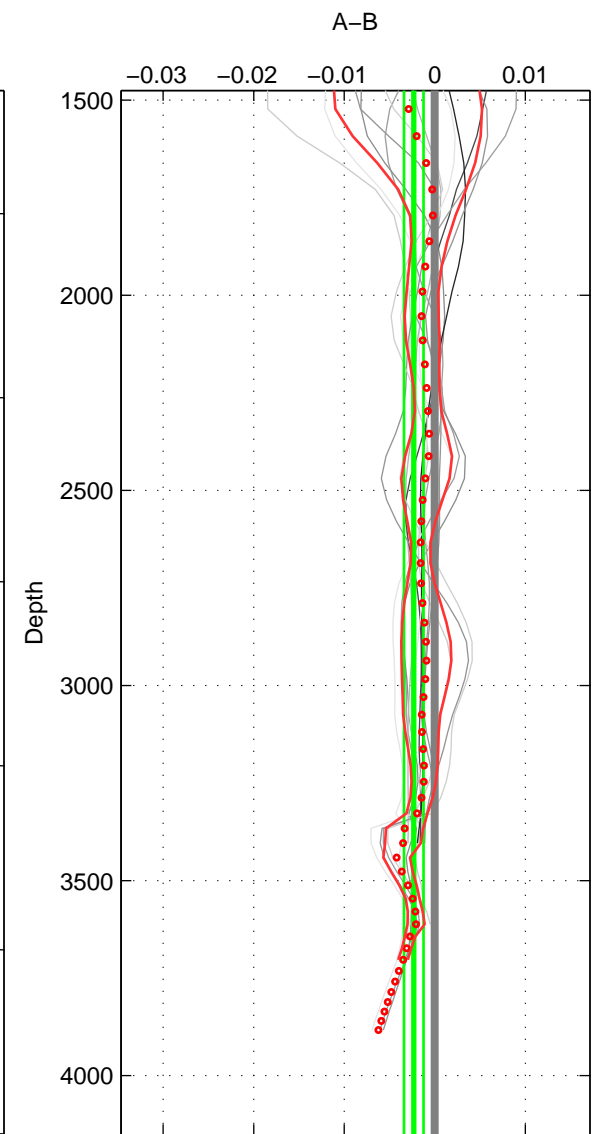

Cruise A (red). Date: Feb 1991 Cruisename: 478-31DS19910216

Cruise B (blue). Date: Aug 2007 Cruisename: 611-49NZ20070724

\*\*\* "Favourite" values are means of spaces 1 2 3.

	Offset	O.StDev	Ratio	R.Stdev	Rating
SIGMA:	-0.001	0.000	1.000	0.000	3
THETA:	-0.002	0.001	1.000	0.000	3
DEPTH:	-0.002	0.001	1.000	0.000	3
FAV.:	-0.002	0.001	1.000	0.000	3

Profiles of A: 3  
 Profiles of B: 4  
 Diff profs: 12  
 WMoffset (A-B): -0.00098025  
 WMoffset stdev: 0.00040591  
 WMratio (A/B): 0.99997  
 WMratio stdev: 1.171e-05

Quality (1-5): 3

Profiles of A: 3  
 Profiles of B: 4  
 Diff profs: 12  
 WMoffset (A-B): -0.0015455  
 WMoffset stdev: 0.00051004  
 WMratio (A/B): 0.99996  
 WMratio stdev: 1.4713e-05

Quality (1-5): 3

Profiles of A: 3  
 Profiles of B: 4  
 Diff profs: 12  
 WMoffset (A-B): -0.0023137  
 WMoffset stdev: 0.0010848  
 WMratio (A/B): 0.99993  
 WMratio stdev: 3.1287e-05

Quality (1-5): 3