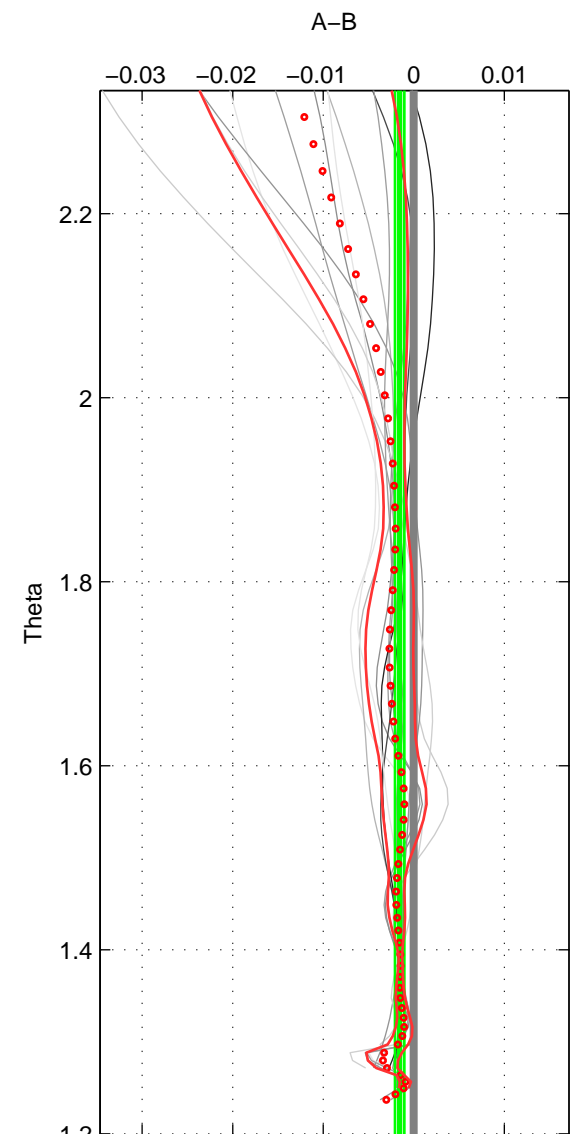

Cruise A (red). Date: Feb 1991 Cruisename: 478-31DS19910216

Cruise B (blue). Date: Aug 2007 Cruisename: 611-49NZ20070724

\*\*\* "Favourite" values are means of spaces 1 2 3.

	Offset	O.StDev	Ratio	R.Stdev	Rating
SIGMA:	-0.001	0.000	1.000	0.000	3
THETA:	-0.002	0.001	1.000	0.000	3
DEPTH:	-0.002	0.001	1.000	0.000	3
FAV.:	-0.002	0.001	1.000	0.000	3

Profiles of A: 3  
 Profiles of B: 4  
 Diff profs: 12  
 WMoffset (A-B): -0.00098025  
 WMoffset stdev: 0.00040591  
 WMratio (A/B): 0.99997  
 WMratio stdev: 1.171e-05

Quality (1-5): 3

Profiles of A: 3  
 Profiles of B: 4  
 Diff profs: 12  
 WMoffset (A-B): -0.0015455  
 WMoffset stdev: 0.00051004  
 WMratio (A/B): 0.99996  
 WMratio stdev: 1.4713e-05

Quality (1-5): 3

Profiles of A: 3  
 Profiles of B: 4  
 Diff profs: 12  
 WMoffset (A-B): -0.0023137  
 WMoffset stdev: 0.0010848  
 WMratio (A/B): 0.99993  
 WMratio stdev: 3.1287e-05

Quality (1-5): 3