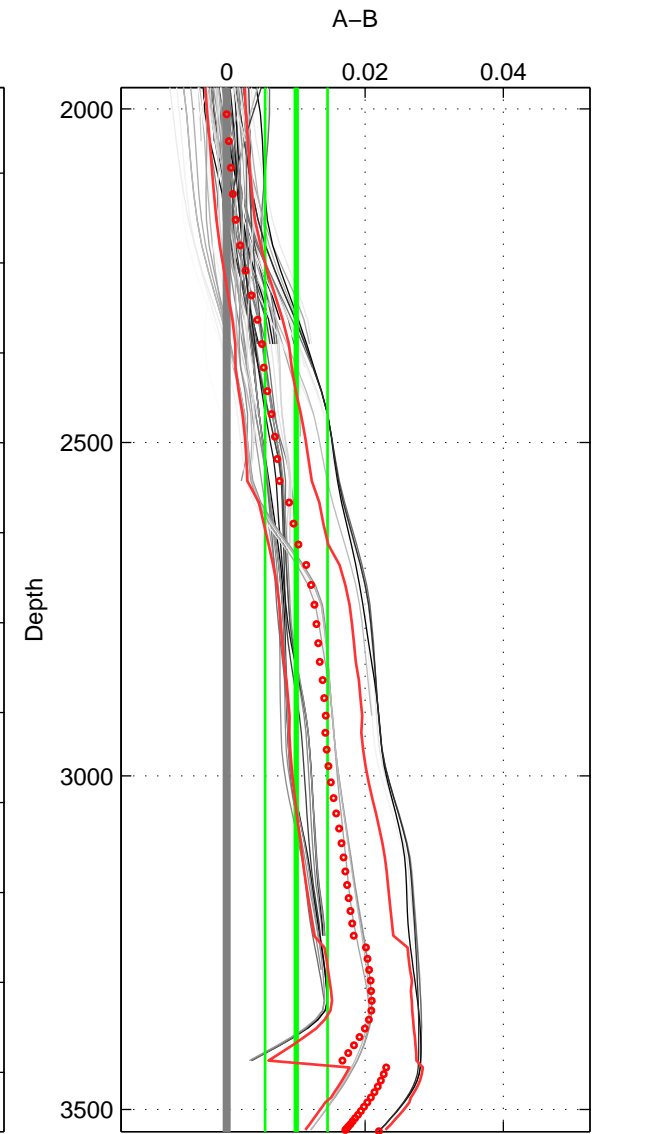

Cruise A (red). Date: Aug 1993 Cruisename: 87-58JH19930730
 Cruise B (blue). Date: Nov 1994 Cruisename: 91-58JH19941028

*** "Favourite" values are means of spaces 1 2 3.

	Offset	O.StDev	Ratio	R.Stdev	Rating
SIGMA:	0.003	0.002	1.000	0.000	5
THETA:	0.005	0.004	1.000	0.000	5
DEPTH:	0.010	0.005	1.000	0.000	5
FAV.:	0.006	0.004	1.000	0.000	5

Profiles of A: 14
 Profiles of B: 19
 Diff profs: 84
 WMoffset (A-B): 0.0034587
 WMoffset stdev: 0.0022689
 WMratio (A/B): 1.0001
 WMratio stdev: 6.5009e-05

Quality (1-5): 5

Profiles of A: 14
 Profiles of B: 19
 Diff profs: 84
 WMoffset (A-B): 0.0049146
 WMoffset stdev: 0.0044621
 WMratio (A/B): 1.0001
 WMratio stdev: 0.00012785

Quality (1-5): 5

Profiles of A: 14
 Profiles of B: 19
 Diff profs: 84
 WMoffset (A-B): 0.01006
 WMoffset stdev: 0.0045065
 WMratio (A/B): 1.0003
 WMratio stdev: 0.00012912

Quality (1-5): 5