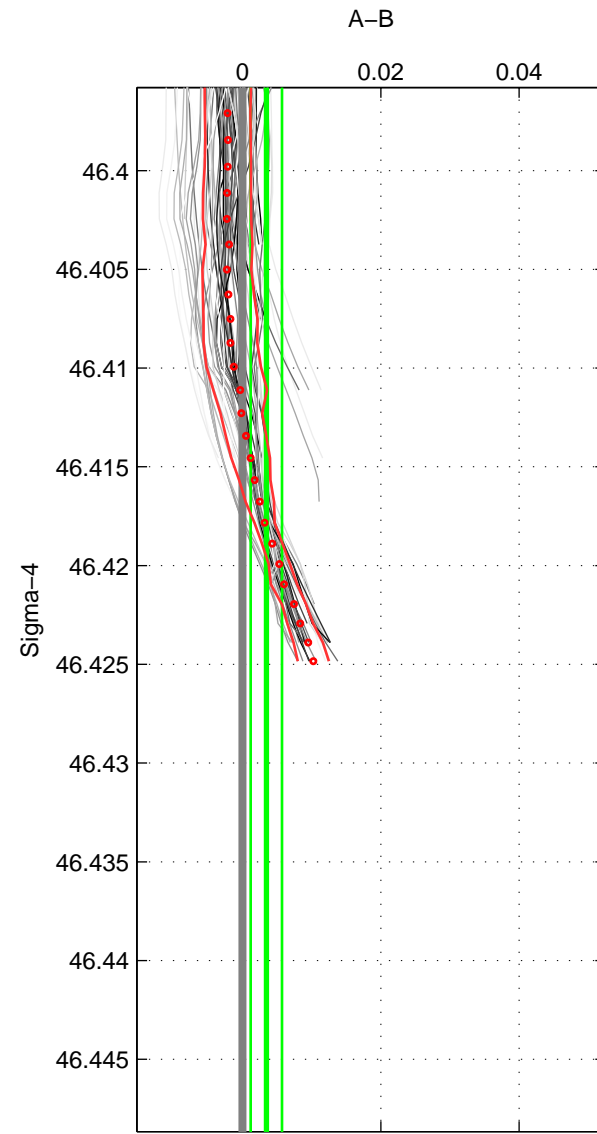

Cruise A (red). Date: Aug 1993 Cruisename: 87-58JH19930730
 Cruise B (blue). Date: Nov 1994 Cruisename: 91-58JH19941028

*** "Favourite" values are means of spaces 1 2 3.

	Offset	O.StDev	Ratio	R.Stdev	Rating
SIGMA:	0.003	0.002	1.000	0.000	5
THETA:	0.005	0.004	1.000	0.000	5
DEPTH:	0.010	0.005	1.000	0.000	5
FAV.:	0.006	0.004	1.000	0.000	5

Profiles of A: 14
 Profiles of B: 19
 Diff profs: 84
 WMoffset (A-B): 0.0034587
 WMoffset stdev: 0.0022689
 WMratio (A/B): 1.0001
 WMratio stdev: 6.5009e-05

Quality (1-5): 5

Profiles of A: 14
 Profiles of B: 19
 Diff profs: 84
 WMoffset (A-B): 0.0049146
 WMoffset stdev: 0.0044621
 WMratio (A/B): 1.0001
 WMratio stdev: 0.00012785

Quality (1-5): 5

Profiles of A: 14
 Profiles of B: 19
 Diff profs: 84
 WMoffset (A-B): 0.01006
 WMoffset stdev: 0.0045065
 WMratio (A/B): 1.0003
 WMratio stdev: 0.00012912

Quality (1-5): 5