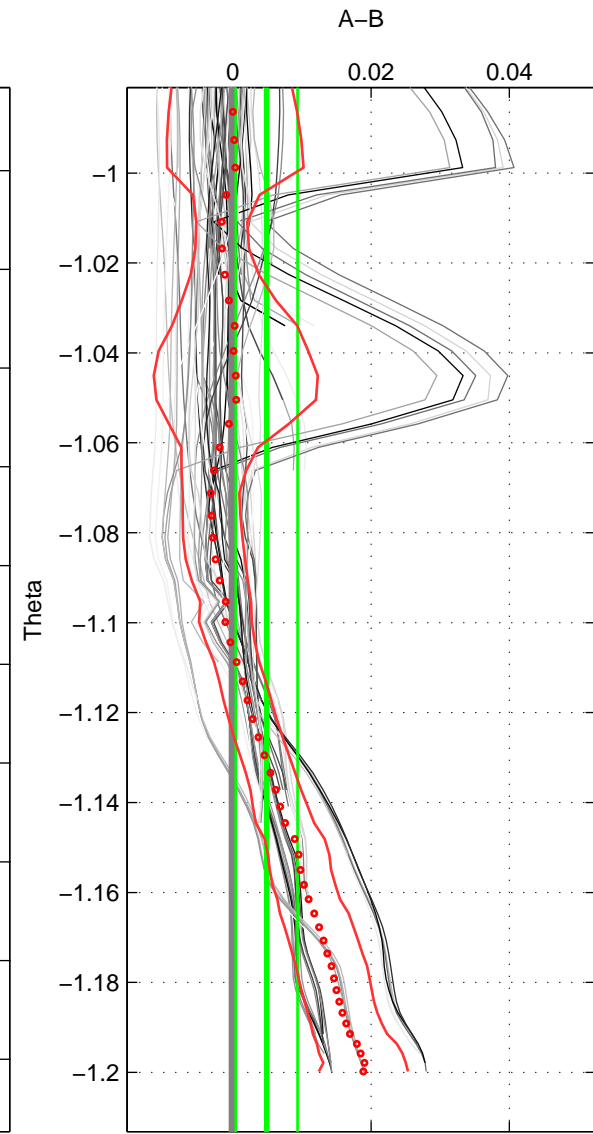

Cruise A (red). Date: Aug 1993 Cruisename: 87-58JH19930730
 Cruise B (blue). Date: Nov 1994 Cruisename: 91-58JH19941028

*** "Favourite" values are means of spaces 1 2 3.

	Offset	O.StDev	Ratio	R.Stdev	Rating
SIGMA:	0.003	0.002	1.000	0.000	5
THETA:	0.005	0.004	1.000	0.000	5
DEPTH:	0.010	0.005	1.000	0.000	5
FAV.:	0.006	0.004	1.000	0.000	5

Profiles of A: 14
 Profiles of B: 19
 Diff profs: 84
 WMoffset (A-B): 0.0034587
 WMoffset stdev: 0.0022689
 WMratio (A/B): 1.0001
 WMratio stdev: 6.5009e-05

Quality (1-5): 5

Profiles of A: 14
 Profiles of B: 19
 Diff profs: 84
 WMoffset (A-B): 0.0049146
 WMoffset stdev: 0.0044621
 WMratio (A/B): 1.0001
 WMratio stdev: 0.00012785

Quality (1-5): 5

Profiles of A: 14
 Profiles of B: 19
 Diff profs: 84
 WMoffset (A-B): 0.01006
 WMoffset stdev: 0.0045065
 WMratio (A/B): 1.0003
 WMratio stdev: 0.00012912

Quality (1-5): 5