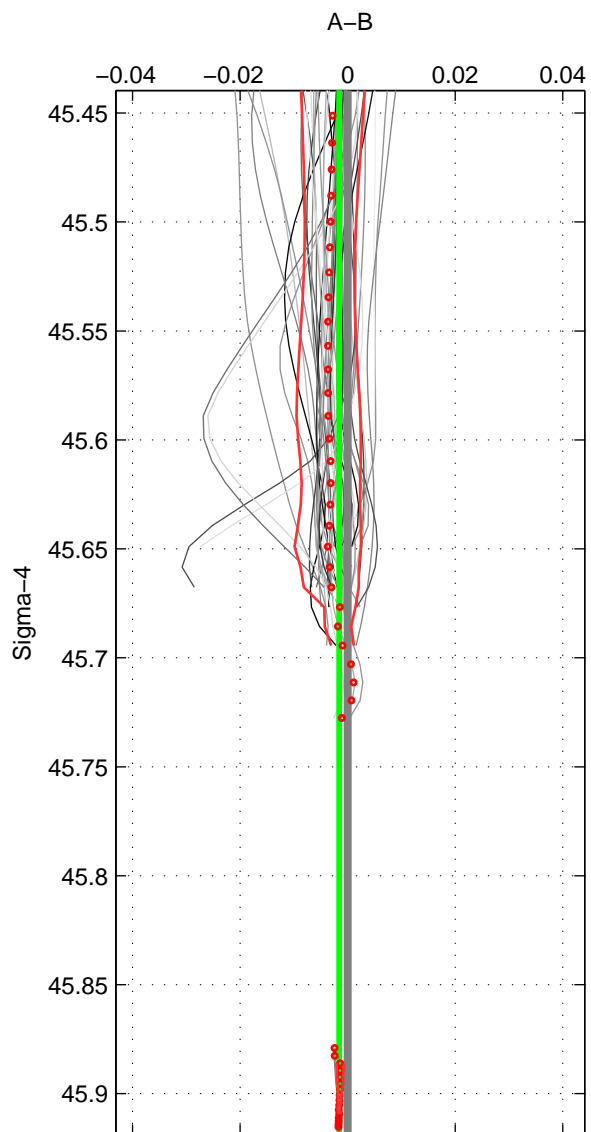

Cruise A (red). Date: Sep 1992 Cruisename: 494-322019920816

Cruise B (blue). Date: Jul 2005 Cruisename: 669-49UF20050615

*** "Favourite" values are means of spaces 1 2.

	Offset	O.StDev	Ratio	R.Stdev	Rating
SIGMA:	-0.002	0.000	1.000	0.000	5
THETA:	-0.002	0.001	1.000	0.000	5
DEPTH:	-0.002	0.002	1.000	0.000	4
FAV. :	-0.002	0.000	1.000	0.000	5

Profiles of A: 32
 Profiles of B: 16
 Diff profs : 49
 WMoffset (A-B): -0.001561
 WMoffset stdev: 0.00026536
 WMratio (A/B): 0.99996
 WMratio stdev: 7.6448e-06

Quality (1-5): 5

Profiles of A: 32
 Profiles of B: 16
 Diff profs : 49
 WMoffset (A-B): -0.002014
 WMoffset stdev: 0.00062423
 WMratio (A/B): 0.99994
 WMratio stdev: 1.799e-05

Quality (1-5): 5

Profiles of A: 32
 Profiles of B: 16
 Diff profs : 49
 WMoffset (A-B): -0.002264
 WMoffset stdev: 0.0018372
 WMratio (A/B): 0.99993
 WMratio stdev: 5.2945e-05

Quality (1-5): 4