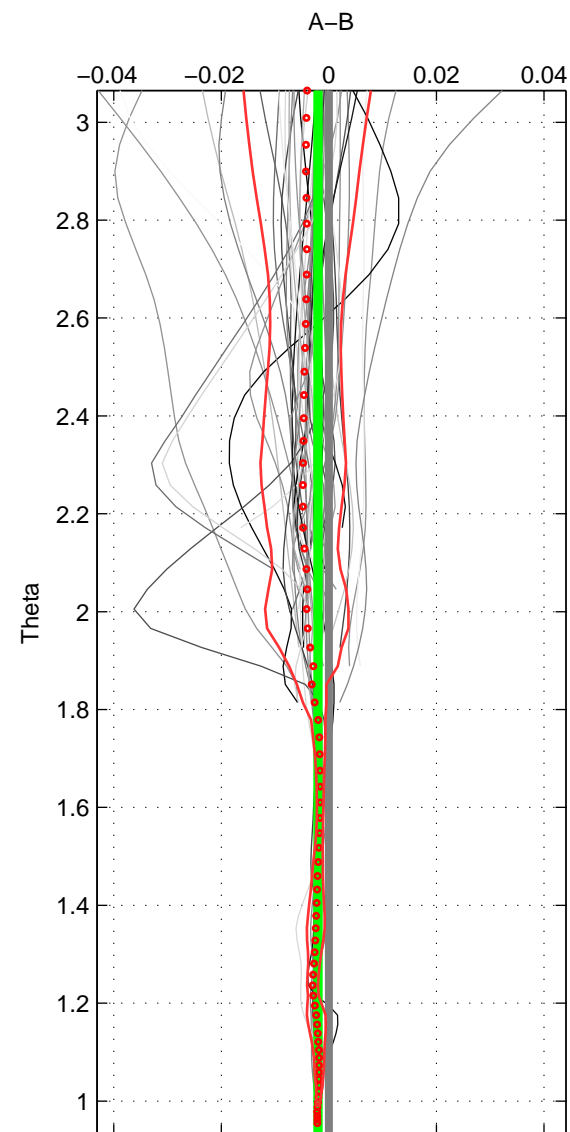

Cruise A (red). Date: Sep 1992 Cruisename: 494-322019920816

Cruise B (blue). Date: Jul 2005 Cruisename: 669-49UF20050615

*** "Favourite" values are means of spaces 1 2.

	Offset	O.StDev	Ratio	R.Stdev	Rating
SIGMA:	-0.002	0.000	1.000	0.000	5
THETA:	-0.002	0.001	1.000	0.000	5
DEPTH:	-0.002	0.002	1.000	0.000	4
FAV. :	-0.002	0.000	1.000	0.000	5

Profiles of A: 32
 Profiles of B: 16
 Diff profs : 49
 WMoffset (A-B): -0.001561
 WMoffset stdev: 0.00026536
 WMratio (A/B): 0.99996
 WMratio stdev: 7.6448e-06

Quality (1-5): 5

Profiles of A: 32
 Profiles of B: 16
 Diff profs : 49
 WMoffset (A-B): -0.002014
 WMoffset stdev: 0.00062423
 WMratio (A/B): 0.99994
 WMratio stdev: 1.799e-05

Quality (1-5): 5

Profiles of A: 32
 Profiles of B: 16
 Diff profs : 49
 WMoffset (A-B): -0.002264
 WMoffset stdev: 0.0018372
 WMratio (A/B): 0.99993
 WMratio stdev: 5.2945e-05

Quality (1-5): 4