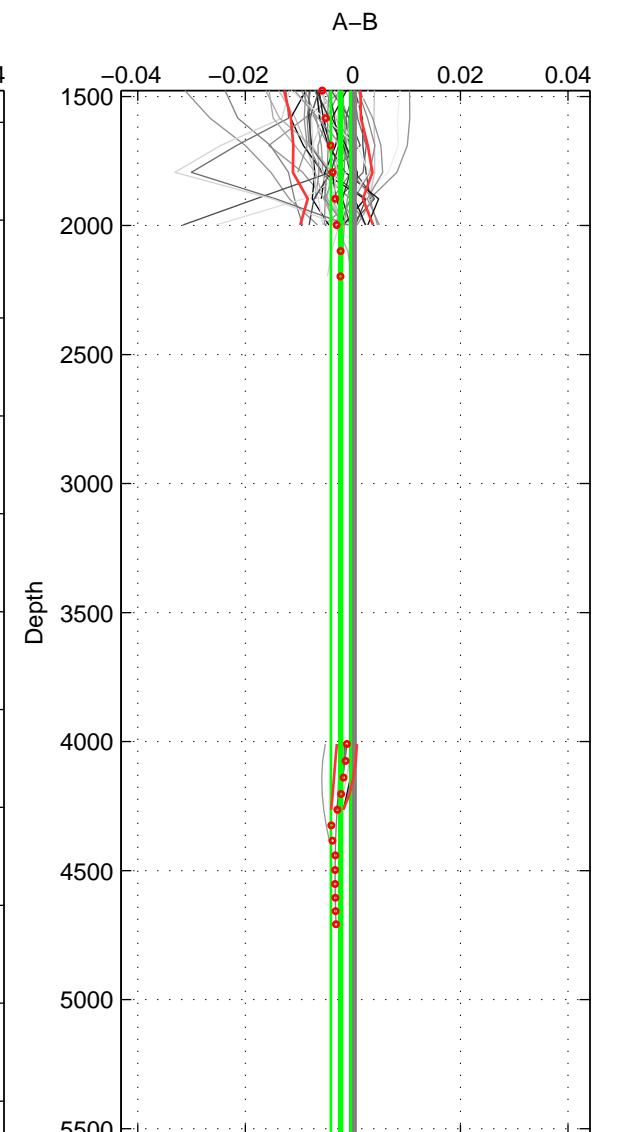

Cruise A (red). Date: Sep 1992 Cruisename: 494-322019920816

Cruise B (blue). Date: Jul 2005 Cruisename: 669-49UF20050615

*** "Favourite" values are means of spaces 1 2.

	Offset	O.StDev	Ratio	R.Stdev	Rating
SIGMA:	-0.002	0.000	1.000	0.000	5
THETA:	-0.002	0.001	1.000	0.000	5
DEPTH:	-0.002	0.002	1.000	0.000	4
FAV. :	-0.002	0.000	1.000	0.000	5

Profiles of A: 32
 Profiles of B: 16
 Diff profs : 49
 WMoffset (A-B): -0.001561
 WMoffset stdev: 0.00026536
 WMratio (A/B): 0.99996
 WMratio stdev: 7.6448e-06

Quality (1-5): 5

Profiles of A: 32
 Profiles of B: 16
 Diff profs : 49
 WMoffset (A-B): -0.002014
 WMoffset stdev: 0.00062423
 WMratio (A/B): 0.99994
 WMratio stdev: 1.799e-05

Quality (1-5): 5

Profiles of A: 32
 Profiles of B: 16
 Diff profs : 49
 WMoffset (A-B): -0.002264
 WMoffset stdev: 0.0018372
 WMratio (A/B): 0.99993
 WMratio stdev: 5.2945e-05

Quality (1-5): 4