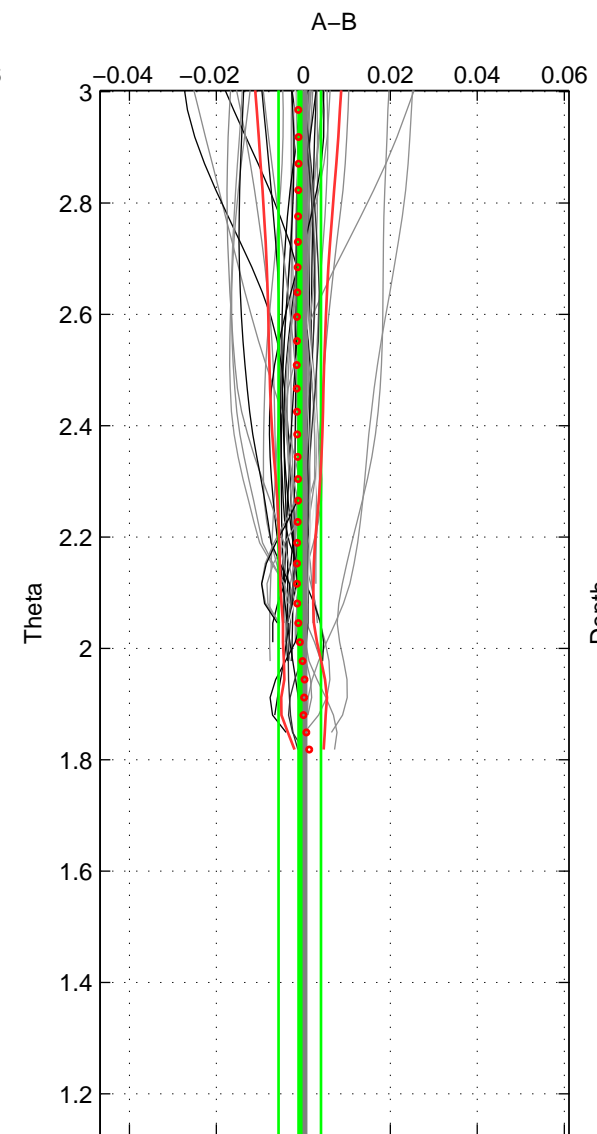

Cruise A (red). Date: Aug 2008 Cruisename: 679-49UF20080804

Cruise B (blue). Date: Feb 2008 Cruisename: 717-49UP20080122

*** "Favourite" values are means of spaces 1 2.

	Offset	O.StDev	Ratio	R.Stdev	Rating
SIGMA:	-0.001	0.003	1.000	0.000	5
THETA:	-0.001	0.005	1.000	0.000	5
DEPTH:	0.003	0.001	1.000	0.000	3
FAV. :	-0.001	0.004	1.000	0.000	5

Profiles of A: 32
 Profiles of B: 17
 Diff profs : 51
 WMoffset (A-B): -0.00051697
 WMoffset stdev: 0.0032659
 WMratio (A/B): 0.99999
 WMratio stdev: 9.4418e-05

Quality (1-5): 5

Profiles of A: 32
 Profiles of B: 17
 Diff profs : 51
 WMoffset (A-B): -0.00081686
 WMoffset stdev: 0.0048799
 WMratio (A/B): 0.99998
 WMratio stdev: 0.0001411

Quality (1-5): 5

Please note that statistics are bad.

Profiles of A: 32
 Profiles of B: 17
 Diff profs : 51
 WMoffset (A-B): 0.0033504
 WMoffset stdev: 0.0014709
 WMratio (A/B): 1.0001
 WMratio stdev: 4.2664e-05