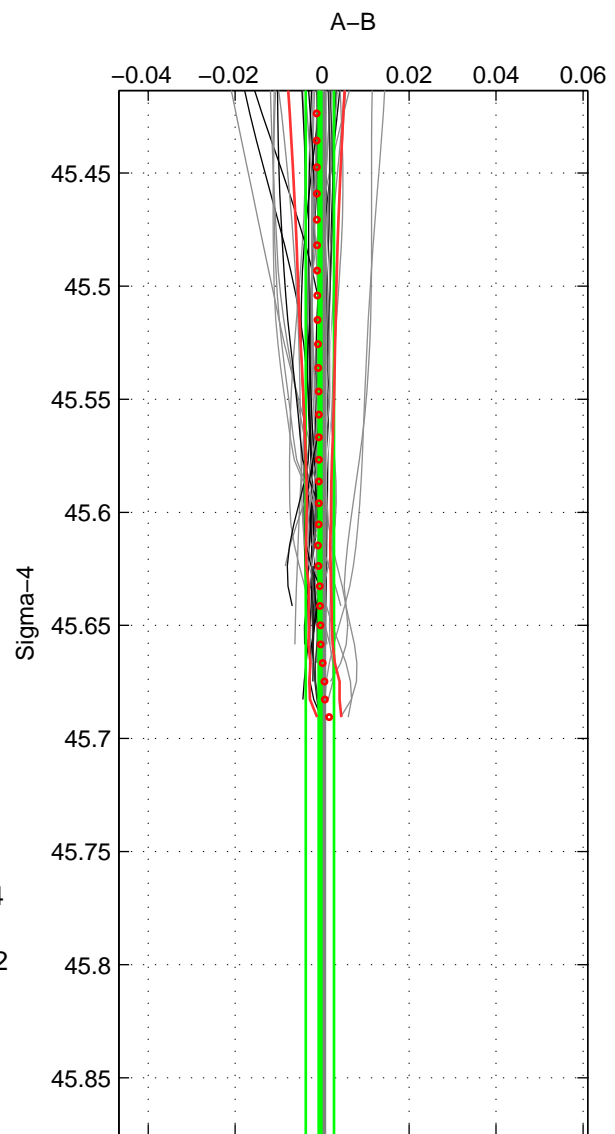

Cruise A (red). Date: Aug 2008 Cruisename: 679-49UF20080804

Cruise B (blue). Date: Feb 2008 Cruisename: 717-49UP20080122

*** "Favourite" values are means of spaces 1 2.

	Offset	O.StDev	Ratio	R.Stdev	Rating
SIGMA:	-0.001	0.003	1.000	0.000	5
THETA:	-0.001	0.005	1.000	0.000	5
DEPTH:	0.003	0.001	1.000	0.000	3
FAV. :	-0.001	0.004	1.000	0.000	5

Profiles of A: 32
 Profiles of B: 17
 Diff profs : 51
 WMoffset (A-B): -0.00051697
 WMoffset stdev: 0.0032659
 WMratio (A/B): 0.99999
 WMratio stdev: 9.4418e-05

Quality (1-5): 5

Profiles of A: 32
 Profiles of B: 17
 Diff profs : 51
 WMoffset (A-B): -0.00081686
 WMoffset stdev: 0.0048799
 WMratio (A/B): 0.99998
 WMratio stdev: 0.0001411

Quality (1-5): 5

Please note that statistics are bad.

Profiles of A: 32
 Profiles of B: 17
 Diff profs : 51
 WMoffset (A-B): 0.0033504
 WMoffset stdev: 0.0014709
 WMratio (A/B): 1.0001
 WMratio stdev: 4.2664e-05