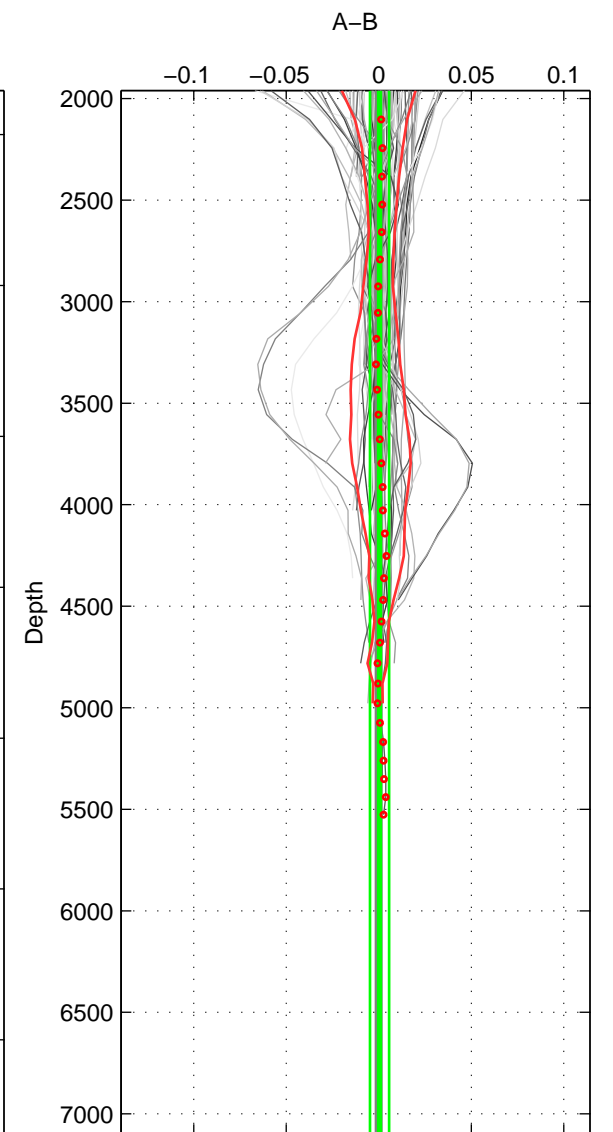

Cruise A (red). Date: Feb 1990 Cruisename: 138-06MT19900123

Cruise B (blue). Date: Dec 1983 Cruisename: 222-316N19831007

*** "Favourite" values are means of spaces 1 2.

	Offset	O.StDev	Ratio	R.Stdev	Rating
SIGMA:	0.000	0.002	1.000	0.000	5
THETA:	0.000	0.002	1.000	0.000	5
DEPTH:	0.000	0.005	1.000	0.000	4
FAV. :	0.000	0.002	1.000	0.000	5

Profiles of A: 30
 Profiles of B: 32
 Diff profs : 100
 WMoffset (A-B): 0.00049618
 WMoffset stdev: 0.0021067
 WMratio (A/B): 1
 WMratio stdev: 6.082e-05

Quality (1-5): 5

Profiles of A: 30
 Profiles of B: 32
 Diff profs : 100
 WMoffset (A-B): 0.00026416
 WMoffset stdev: 0.00186
 WMratio (A/B): 1
 WMratio stdev: 5.369e-05

Quality (1-5): 5

Profiles of A: 30
 Profiles of B: 32
 Diff profs : 100
 WMoffset (A-B): 0.00039624
 WMoffset stdev: 0.0051943
 WMratio (A/B): 1
 WMratio stdev: 0.00014961

Quality (1-5): 4