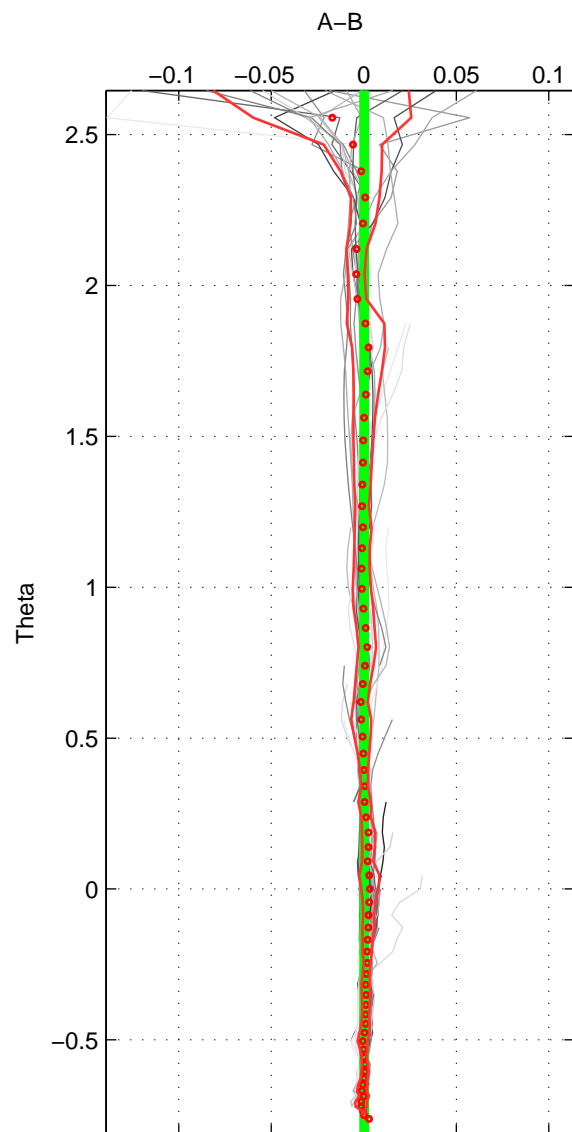

Cruise A (red). Date: Feb 1990 Cruisename: 138-06MT19900123

Cruise B (blue). Date: Dec 1983 Cruisename: 222-316N19831007

*** "Favourite" values are means of spaces 1 2.

	Offset	O.StDev	Ratio	R.Stdev	Rating
SIGMA:	0.000	0.002	1.000	0.000	5
THETA:	0.000	0.002	1.000	0.000	5
DEPTH:	0.000	0.005	1.000	0.000	4
FAV. :	0.000	0.002	1.000	0.000	5

Profiles of A: 30
 Profiles of B: 32
 Diff profs : 100
 WMoffset (A-B): 0.00049618
 WMoffset stdev: 0.0021067
 WMratio (A/B): 1
 WMratio stdev: 6.082e-05

Quality (1-5): 5

Profiles of A: 30
 Profiles of B: 32
 Diff profs : 100
 WMoffset (A-B): 0.00026416
 WMoffset stdev: 0.00186
 WMratio (A/B): 1
 WMratio stdev: 5.369e-05

Quality (1-5): 5

Profiles of A: 30
 Profiles of B: 32
 Diff profs : 100
 WMoffset (A-B): 0.00039624
 WMoffset stdev: 0.0051943
 WMratio (A/B): 1
 WMratio stdev: 0.00014961

Quality (1-5): 4