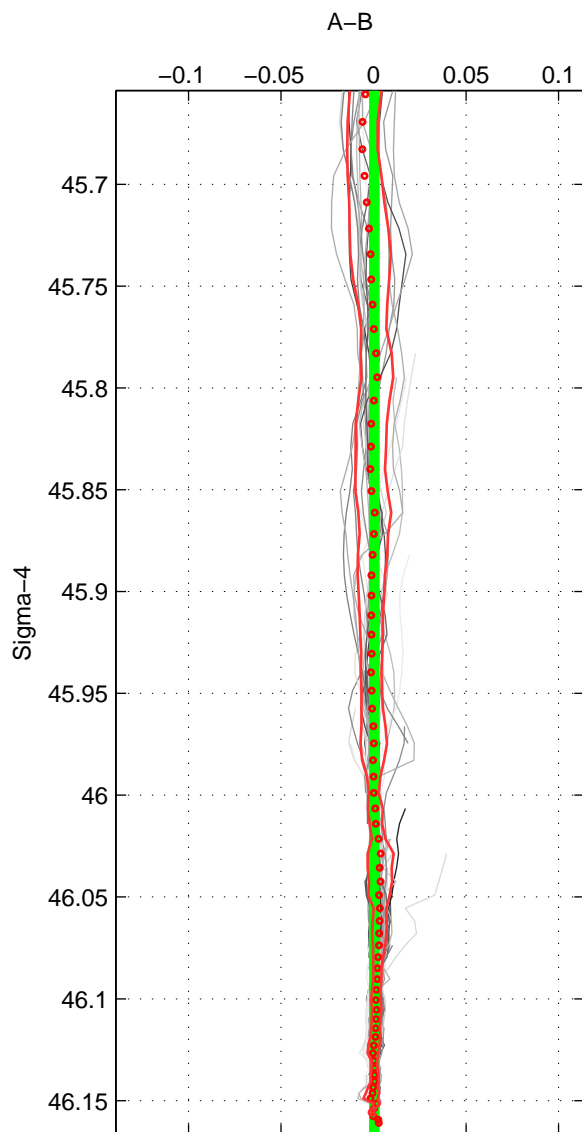

Cruise A (red). Date: Feb 1990 Cruisename: 138-06MT19900123

Cruise B (blue). Date: Dec 1983 Cruisename: 222-316N19831007

*** "Favourite" values are means of spaces 1 2.

	Offset	O.StDev	Ratio	R.Stdev	Rating
SIGMA:	0.000	0.002	1.000	0.000	5
THETA:	0.000	0.002	1.000	0.000	5
DEPTH:	0.000	0.005	1.000	0.000	4
FAV. :	0.000	0.002	1.000	0.000	5

Profiles of A: 30
 Profiles of B: 32
 Diff profs : 100
 WMoffset (A-B): 0.00049618
 WMoffset stdev: 0.0021067
 WMratio (A/B): 1
 WMratio stdev: 6.082e-05

Quality (1-5): 5

Profiles of A: 30
 Profiles of B: 32
 Diff profs : 100
 WMoffset (A-B): 0.00026416
 WMoffset stdev: 0.00186
 WMratio (A/B): 1
 WMratio stdev: 5.369e-05

Quality (1-5): 5

Profiles of A: 30
 Profiles of B: 32
 Diff profs : 100
 WMoffset (A-B): 0.00039624
 WMoffset stdev: 0.0051943
 WMratio (A/B): 1
 WMratio stdev: 0.00014961

Quality (1-5): 4