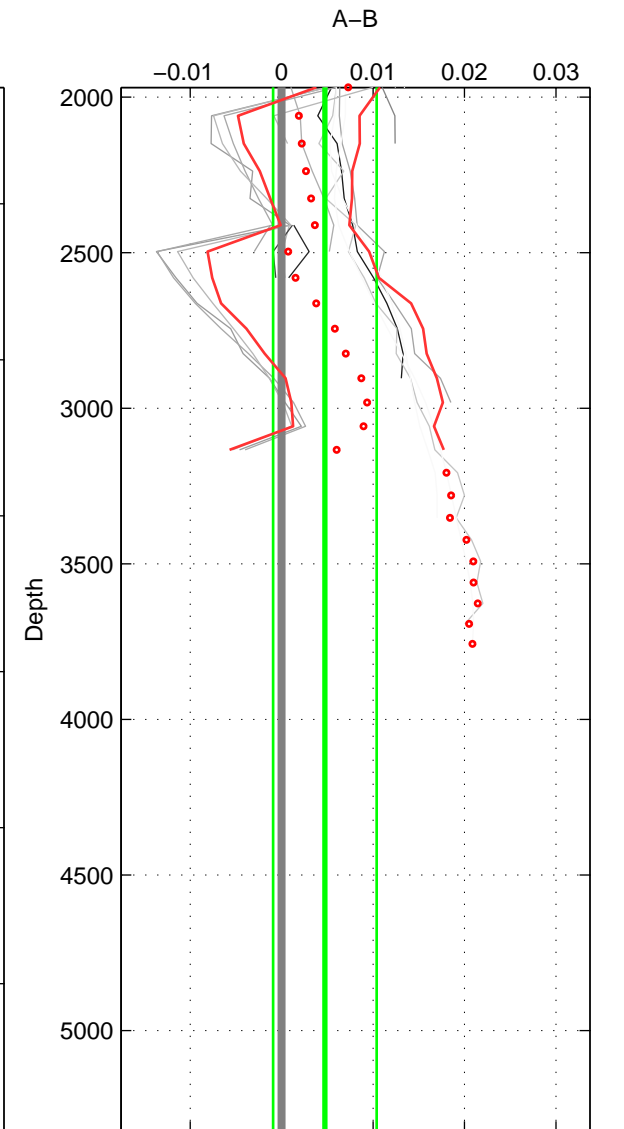

Cruise A (red). Date: Jul 1987 Cruisename: 2-06AQ19870704

Cruise B (blue). Date: Sep 1980 Cruisename: 111-77YM19800811

\*\*\* "Favourite" values are means of spaces 1 2 3.

	Offset	O.StDev	Ratio	R.Stdev	Rating
SIGMA:	0.004	0.002	1.000	0.000	3
THETA:	0.001	0.007	1.000	0.000	3
DEPTH:	0.005	0.006	1.000	0.000	3
FAV.:	0.003	0.005	1.000	0.000	3

Profiles of A: 8  
 Profiles of B: 9  
 Diff profs : 17  
 WMoffset (A-B): 0.0035837  
 WMoffset stdev: 0.0023798  
 WMratio (A/B): 1.0001  
 WMratio stdev: 6.8154e-05

Quality (1-5): 3

Profiles of A: 8  
 Profiles of B: 9  
 Diff profs : 17  
 WMoffset (A-B): 0.00057679  
 WMoffset stdev: 0.0067368  
 WMratio (A/B): 1  
 WMratio stdev: 0.00019288

Quality (1-5): 3

Profiles of A: 8  
 Profiles of B: 7  
 Diff profs : 17  
 WMoffset (A-B): 0.0047289  
 WMoffset stdev: 0.0056685  
 WMratio (A/B): 1.0001  
 WMratio stdev: 0.00016232

Quality (1-5): 3