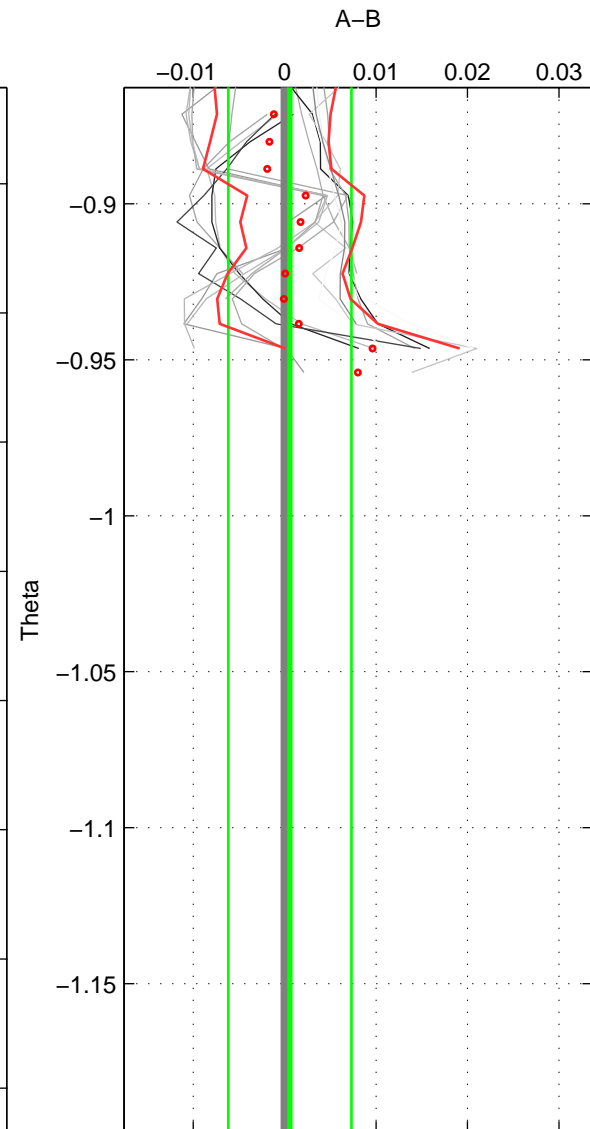

Cruise A (red). Date: Jul 1987 Cruisename: 2-06AQ19870704

Cruise B (blue). Date: Sep 1980 Cruisename: 111-77YM19800811

\*\*\* "Favourite" values are means of spaces 1 2 3.

	Offset	O.StDev	Ratio	R.Stdev	Rating
SIGMA:	0.004	0.002	1.000	0.000	3
THETA:	0.001	0.007	1.000	0.000	3
DEPTH:	0.005	0.006	1.000	0.000	3
FAV.:	0.003	0.005	1.000	0.000	3

Profiles of A: 8  
 Profiles of B: 9  
 Diff profs : 17  
 WMoffset (A-B): 0.0035837  
 WMoffset stdev: 0.0023798  
 WMratio (A/B): 1.0001  
 WMratio stdev: 6.8154e-05

Quality (1-5): 3

Profiles of A: 8  
 Profiles of B: 9  
 Diff profs : 17  
 WMoffset (A-B): 0.00057679  
 WMoffset stdev: 0.0067368  
 WMratio (A/B): 1  
 WMratio stdev: 0.00019288

Quality (1-5): 3

Profiles of A: 8  
 Profiles of B: 7  
 Diff profs : 17  
 WMoffset (A-B): 0.0047289  
 WMoffset stdev: 0.0056685  
 WMratio (A/B): 1.0001  
 WMratio stdev: 0.00016232

Quality (1-5): 3