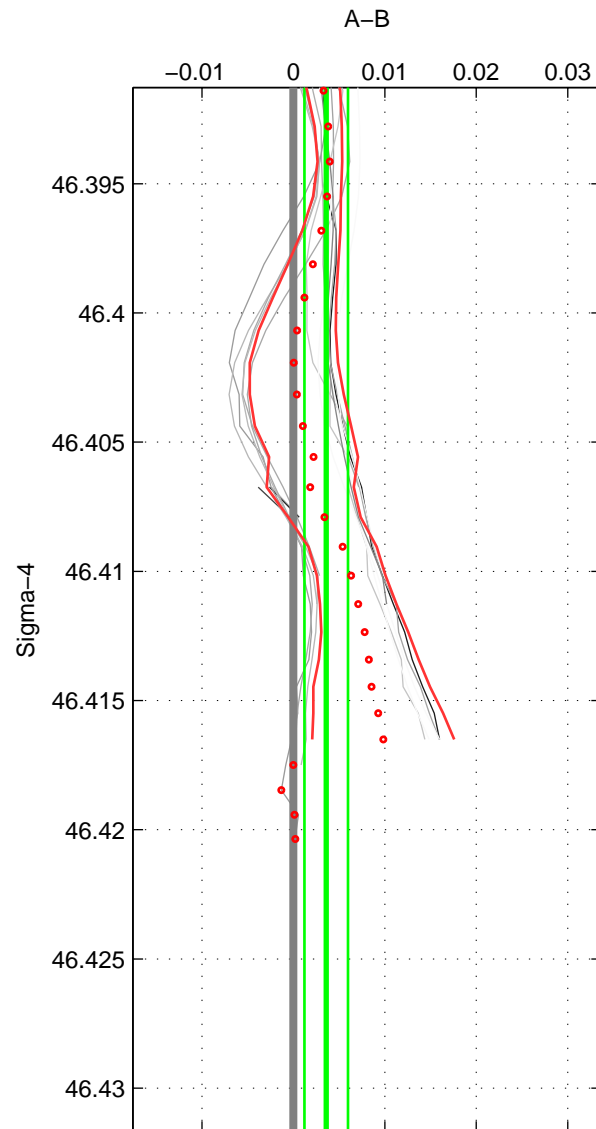

Cruise A (red). Date: Jul 1987 Cruisename: 2-06AQ19870704

Cruise B (blue). Date: Sep 1980 Cruisename: 111-77YM19800811

\*\*\* "Favourite" values are means of spaces 1 2 3.

	Offset	O.StDev	Ratio	R.Stdev	Rating
SIGMA:	0.004	0.002	1.000	0.000	3
THETA:	0.001	0.007	1.000	0.000	3
DEPTH:	0.005	0.006	1.000	0.000	3
FAV.:	0.003	0.005	1.000	0.000	3

Profiles of A: 8  
 Profiles of B: 9  
 Diff profs : 17  
 WMoffset (A-B): 0.0035837  
 WMoffset stdev: 0.0023798  
 WMratio (A/B): 1.0001  
 WMratio stdev: 6.8154e-05

Quality (1-5): 3

Profiles of A: 8  
 Profiles of B: 9  
 Diff profs : 17  
 WMoffset (A-B): 0.00057679  
 WMoffset stdev: 0.0067368  
 WMratio (A/B): 1  
 WMratio stdev: 0.00019288

Quality (1-5): 3

Profiles of A: 8  
 Profiles of B: 7  
 Diff profs : 17  
 WMoffset (A-B): 0.0047289  
 WMoffset stdev: 0.0056685  
 WMratio (A/B): 1.0001  
 WMratio stdev: 0.00016232

Quality (1-5): 3