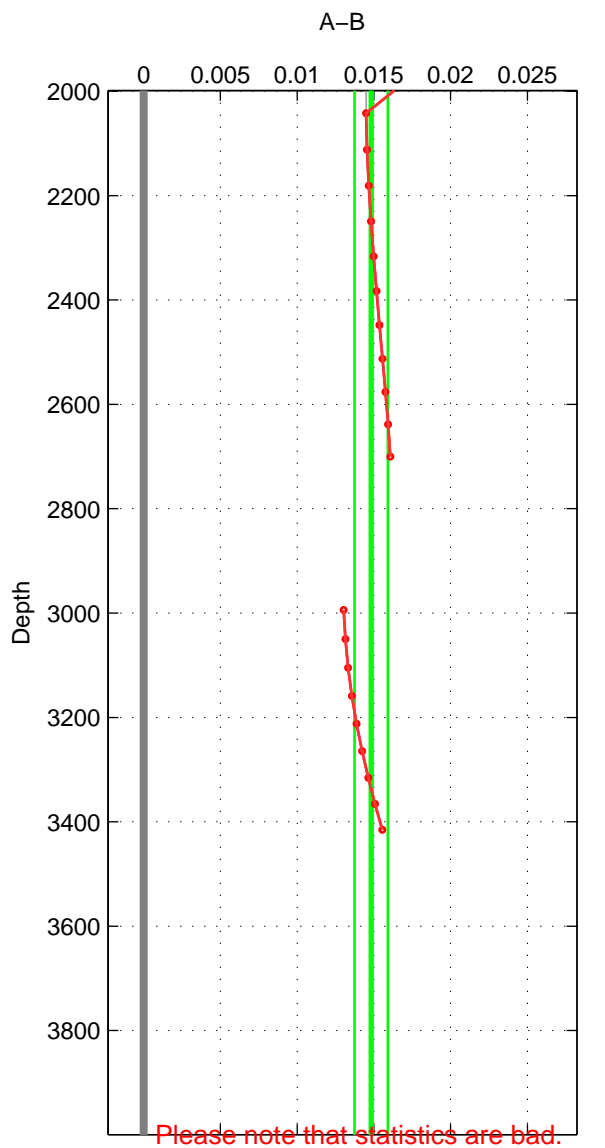

Cruise A (red). Date: Sep 2009 Cruisename: 248-33LG20090916

Cruise B (blue). Date: Jan 1996 Cruisename: 465-29HE19960117

*** "Favourite" values are those of space 2.

	Offset	O.StDev	Ratio	R.Stdev	Rating
SIGMA:	0.017	0.001	1.000	0.000	2
THETA:	0.014	0.004	1.000	0.000	3
DEPTH:	0.015	0.001	1.000	0.000	2
FAV.:	0.014	0.004	1.000	0.000	3

Profiles of A: 2
 Profiles of B: 3
 Diff profs: 3
 WMoffset (A-B): 0.01711
 WMoffset stdev: 0.0013743
 WMratio (A/B): 1.0005
 WMratio stdev: 3.9572e-05

Quality (1-5): 2

Profiles of A: 3
 Profiles of B: 3
 Diff profs: 8
 WMoffset (A-B): 0.013519
 WMoffset stdev: 0.0042346
 WMratio (A/B): 1.0004
 WMratio stdev: 0.00012201

Quality (1-5): 3

Profiles of A: 2
 Profiles of B: 3
 Diff profs: 3
 WMoffset (A-B): 0.014824
 WMoffset stdev: 0.0010879
 WMratio (A/B): 1.0004
 WMratio stdev: 3.133e-05

Quality (1-5): 2