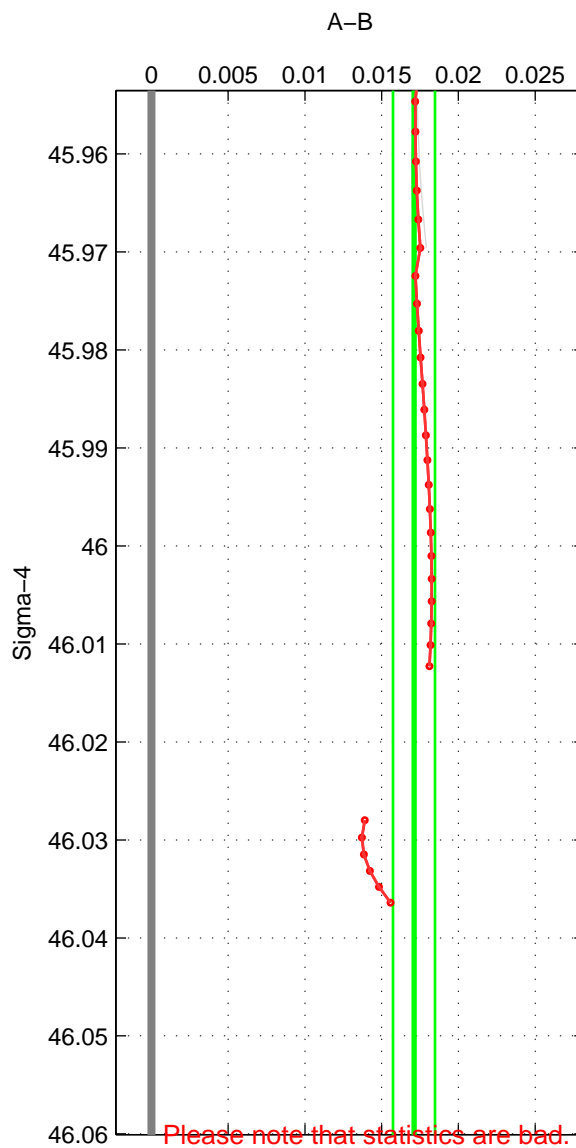

Cruise A (red). Date: Sep 2009 Cruisename: 248-33LG20090916

Cruise B (blue). Date: Jan 1996 Cruisename: 465-29HE19960117

*** "Favourite" values are those of space 2.

	Offset	O.StDev	Ratio	R.Stdev	Rating
SIGMA:	0.017	0.001	1.000	0.000	2
THETA:	0.014	0.004	1.000	0.000	3
DEPTH:	0.015	0.001	1.000	0.000	2
FAV.:	0.014	0.004	1.000	0.000	3

Profiles of A: 2
 Profiles of B: 3
 Diff profs: 3
 WMoffset (A-B): 0.01711
 WMoffset stdev: 0.0013743
 WMratio (A/B): 1.0005
 WMratio stdev: 3.9572e-05

Quality (1-5): 2

Profiles of A: 3
 Profiles of B: 3
 Diff profs: 8
 WMoffset (A-B): 0.013519
 WMoffset stdev: 0.0042346
 WMratio (A/B): 1.0004
 WMratio stdev: 0.00012201

Quality (1-5): 3

Profiles of A: 2
 Profiles of B: 3
 Diff profs: 3
 WMoffset (A-B): 0.014824
 WMoffset stdev: 0.0010879
 WMratio (A/B): 1.0004
 WMratio stdev: 3.133e-05

Quality (1-5): 2