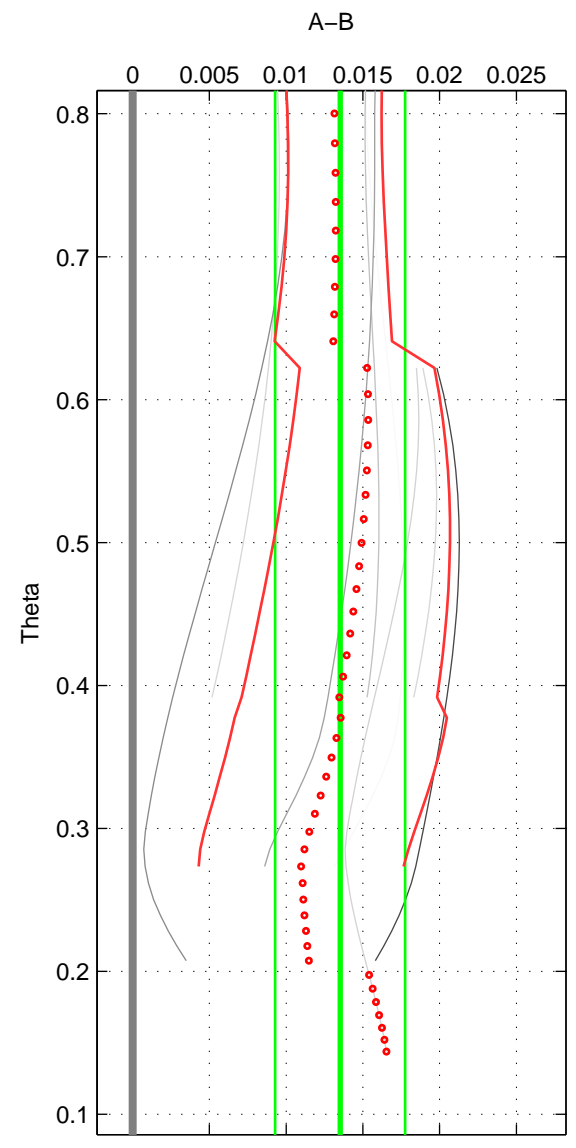

Cruise A (red). Date: Sep 2009 Cruisename: 248-33LG20090916

Cruise B (blue). Date: Jan 1996 Cruisename: 465-29HE19960117

*** "Favourite" values are those of space 2.

	Offset	O.StDev	Ratio	R.Stdev	Rating
SIGMA:	0.017	0.001	1.000	0.000	2
THETA:	0.014	0.004	1.000	0.000	3
DEPTH:	0.015	0.001	1.000	0.000	2
FAV.:	0.014	0.004	1.000	0.000	3

Profiles of A: 2
 Profiles of B: 3
 Diff profs: 3
 WMoffset (A-B): 0.01711
 WMoffset stdev: 0.0013743
 WMratio (A/B): 1.0005
 WMratio stdev: 3.9572e-05

Quality (1-5): 2

Profiles of A: 3
 Profiles of B: 3
 Diff profs: 8
 WMoffset (A-B): 0.013519
 WMoffset stdev: 0.0042346
 WMratio (A/B): 1.0004
 WMratio stdev: 0.00012201

Quality (1-5): 3

Profiles of A: 2
 Profiles of B: 3
 Diff profs: 3
 WMoffset (A-B): 0.014824
 WMoffset stdev: 0.0010879
 WMratio (A/B): 1.0004
 WMratio stdev: 3.133e-05

Quality (1-5): 2