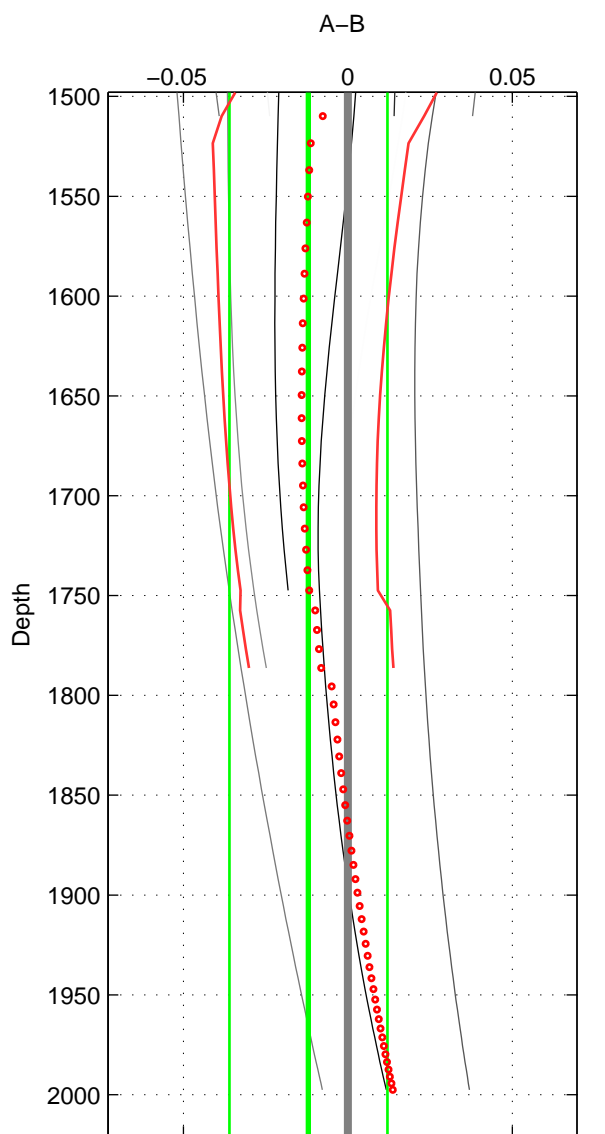

Cruise A (red). Date: Feb 2001 Cruisename: 654-49UF20010119
 Cruise B (blue). Date: Jul 2002 Cruisename: 697-49UP20020620

*** "Favourite" values are means of spaces 1 2 3.

	Offset	O.StDev	Ratio	R.Stdev	Rating
SIGMA:	0.000	0.003	1.000	0.000	3
THETA:	0.001	0.005	1.000	0.000	3
DEPTH:	-0.012	0.024	1.000	0.001	3
FAV.:	-0.004	0.011	1.000	0.000	3

Profiles of A: 4
 Profiles of B: 6
 Diff profs : 12
 WMoffset (A-B): 0.00034162
 WMoffset stdev: 0.0030406
 WMratio (A/B): 1
 WMratio stdev: 8.8046e-05

Quality (1-5): 3

Profiles of A: 4
 Profiles of B: 6
 Diff profs : 12
 WMoffset (A-B): 0.00062659
 WMoffset stdev: 0.0048938
 WMratio (A/B): 1
 WMratio stdev: 0.00014172

Quality (1-5): 3

Profiles of A: 4
 Profiles of B: 6
 Diff profs : 12
 WMoffset (A-B): -0.012003
 WMoffset stdev: 0.02403
 WMratio (A/B): 0.99965
 WMratio stdev: 0.00069571

Quality (1-5): 3