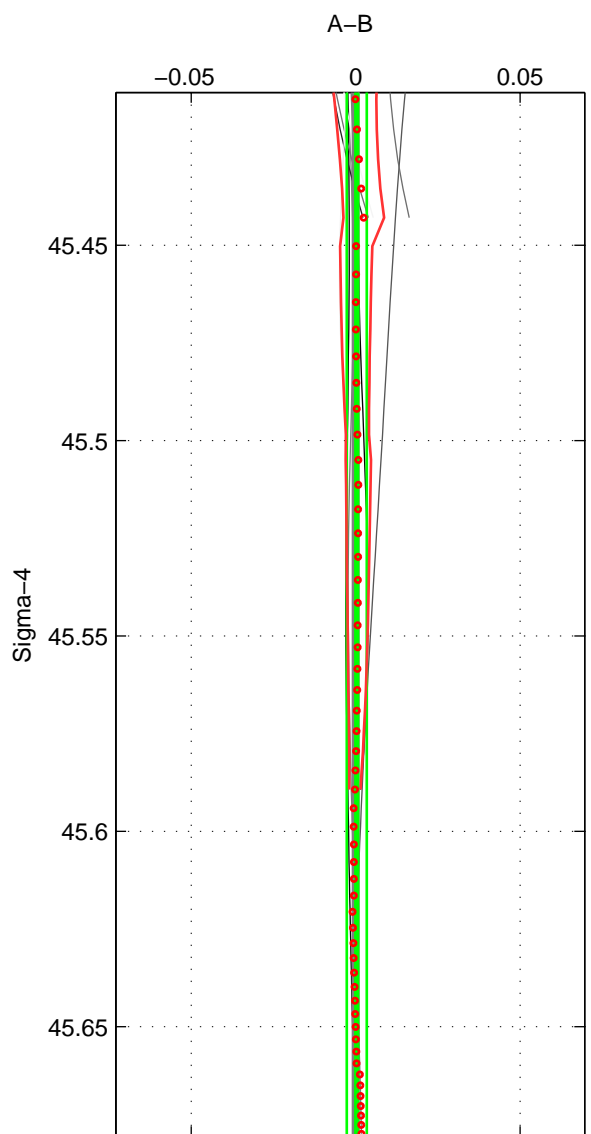

Cruise A (red). Date: Feb 2001 Cruisename: 654-49UF20010119
 Cruise B (blue). Date: Jul 2002 Cruisename: 697-49UP20020620

*** "Favourite" values are means of spaces 1 2 3.

	Offset	O.StDev	Ratio	R.Stdev	Rating
SIGMA:	0.000	0.003	1.000	0.000	3
THETA:	0.001	0.005	1.000	0.000	3
DEPTH:	-0.012	0.024	1.000	0.001	3
FAV.:	-0.004	0.011	1.000	0.000	3

Profiles of A: 4
 Profiles of B: 6
 Diff profs : 12
 WMoffset (A-B): 0.00034162
 WMoffset stdev: 0.0030406
 WMratio (A/B): 1
 WMratio stdev: 8.8046e-05

Quality (1-5): 3

Profiles of A: 4
 Profiles of B: 6
 Diff profs : 12
 WMoffset (A-B): 0.00062659
 WMoffset stdev: 0.0048938
 WMratio (A/B): 1
 WMratio stdev: 0.00014172

Quality (1-5): 3

Profiles of A: 4
 Profiles of B: 6
 Diff profs : 12
 WMoffset (A-B): -0.012003
 WMoffset stdev: 0.02403
 WMratio (A/B): 0.99965
 WMratio stdev: 0.00069571

Quality (1-5): 3