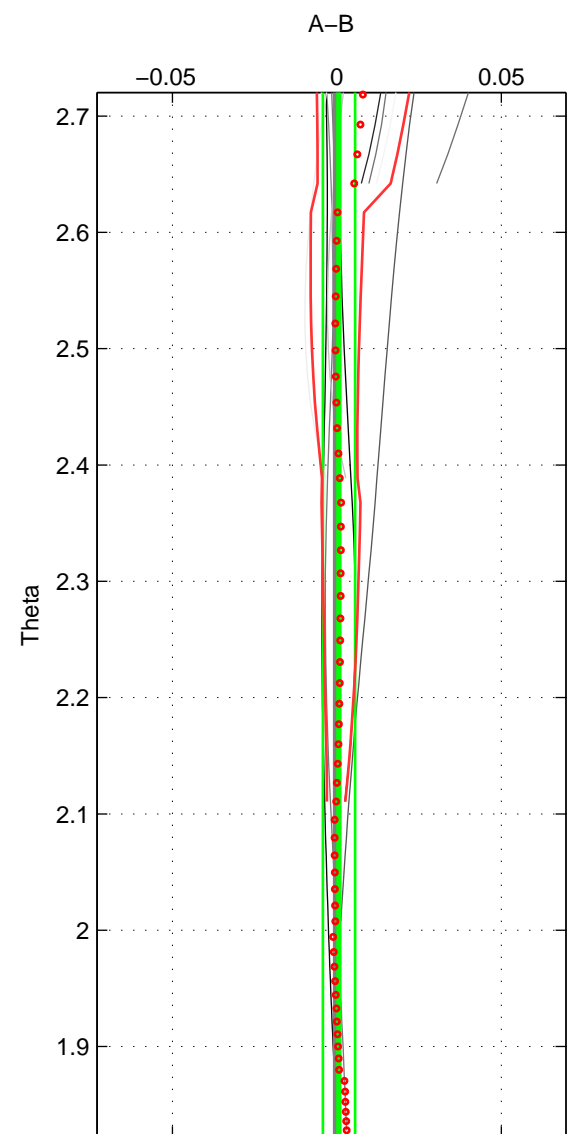

Cruise A (red). Date: Feb 2001 Cruisename: 654-49UF20010119
 Cruise B (blue). Date: Jul 2002 Cruisename: 697-49UP20020620

*** "Favourite" values are means of spaces 1 2 3.

	Offset	O.StDev	Ratio	R.Stdev	Rating
SIGMA:	0.000	0.003	1.000	0.000	3
THETA:	0.001	0.005	1.000	0.000	3
DEPTH:	-0.012	0.024	1.000	0.001	3
FAV.:	-0.004	0.011	1.000	0.000	3

Profiles of A: 4
 Profiles of B: 6
 Diff profs : 12
 WMoffset (A-B): 0.00034162
 WMoffset stdev: 0.0030406
 WMratio (A/B): 1
 WMratio stdev: 8.8046e-05

Quality (1-5): 3

Profiles of A: 4
 Profiles of B: 6
 Diff profs : 12
 WMoffset (A-B): 0.00062659
 WMoffset stdev: 0.0048938
 WMratio (A/B): 1
 WMratio stdev: 0.00014172

Quality (1-5): 3

Profiles of A: 4
 Profiles of B: 6
 Diff profs : 12
 WMoffset (A-B): -0.012003
 WMoffset stdev: 0.02403
 WMratio (A/B): 0.99965
 WMratio stdev: 0.00069571

Quality (1-5): 3