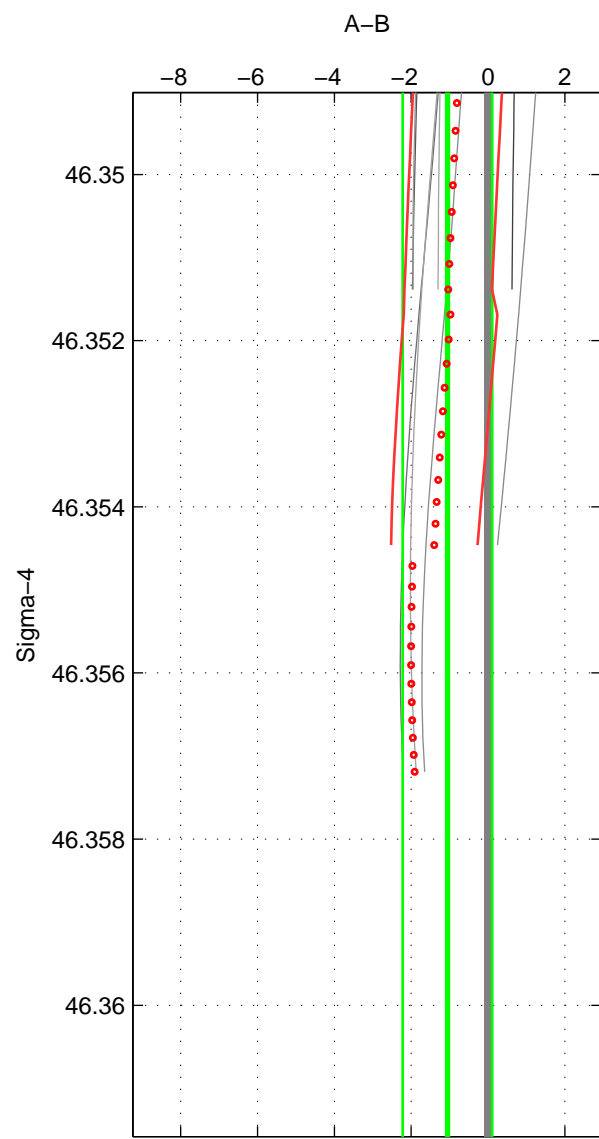

Cruise A (red). Date: Aug 2007 Cruisename: 45-18SN20070726

Cruise B (blue). Date: Aug 2004 Cruisename: 56-32H120040718

*** "Favourite" values are those of space 1.

	Offset	O.StDev	Ratio	R.Stdev	Rating
SIGMA:	-0.001	0.001	1.000	0.000	3
THETA:	-0.007	0.002	1.000	0.000	2
DEPTH:	-0.004	0.001	1.000	0.000	2
FAV.:	-0.001	0.001	1.000	0.000	3

Profiles of A: 6
Profiles of B: 2
Diff profs : 8
WMoffset (A-B): -0.0010568
WMoffset stdev: 0.0011668
WMratio (A/B): 0.99997
WMratio stdev: 3.3388e-05

Quality (1-5): 3

Profiles of A: 5
Profiles of B: 1
Diff profs : 3
WMoffset (A-B): -0.0072668
WMoffset stdev: 0.0017634
WMratio (A/B): 0.99979
WMratio stdev: 5.0457e-05

Quality (1-5): 2

Profiles of A: 6
Profiles of B: 1
Diff profs : 4
WMoffset (A-B): -0.0039824
WMoffset stdev: 0.0014228
WMratio (A/B): 0.99989
WMratio stdev: 4.0705e-05

Quality (1-5): 2