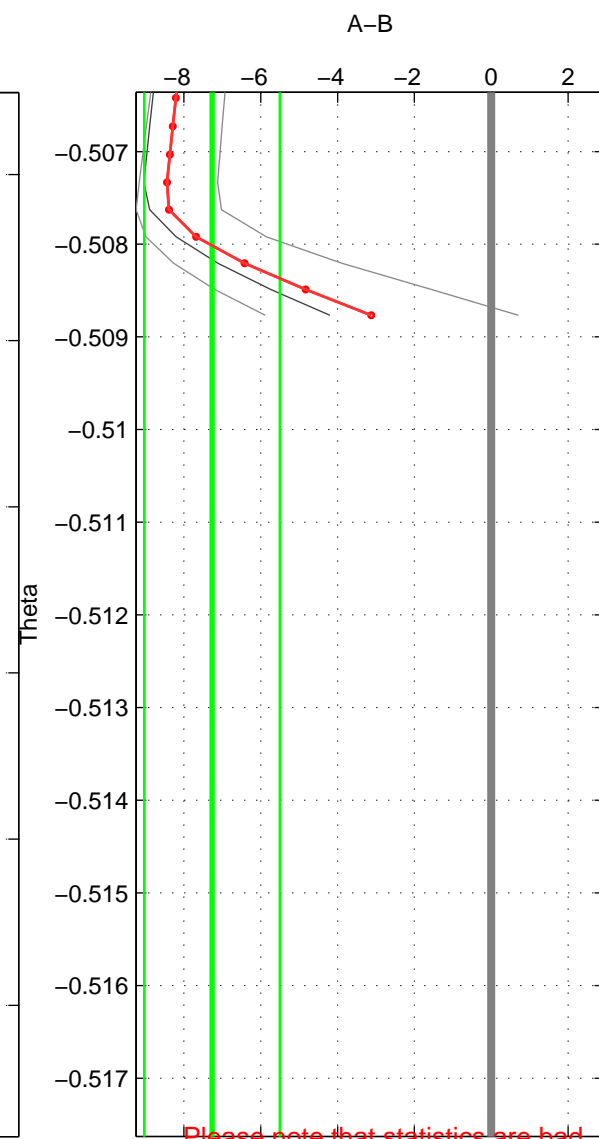

Cruise A (red). Date: Aug 2007 Cruisename: 45-18SN20070726

Cruise B (blue). Date: Aug 2004 Cruisename: 56-32H120040718

*** "Favourite" values are those of space 1.

	Offset	O.StDev	Ratio	R.Stdev	Rating
SIGMA:	-0.001	0.001	1.000	0.000	3
THETA:	-0.007	0.002	1.000	0.000	2
DEPTH:	-0.004	0.001	1.000	0.000	2
FAV.:	-0.001	0.001	1.000	0.000	3

Profiles of A: 6
Profiles of B: 2
Diff profs : 8
WMoffset (A-B): -0.0010568
WMoffset stdev: 0.0011668
WMratio (A/B): 0.99997
WMratio stdev: 3.3388e-05

Quality (1-5): 3

Profiles of A: 5
Profiles of B: 1
Diff profs : 3
WMoffset (A-B): -0.0072668
WMoffset stdev: 0.0017634
WMratio (A/B): 0.99979
WMratio stdev: 5.0457e-05

Quality (1-5): 2

Profiles of A: 6
Profiles of B: 1
Diff profs : 4
WMoffset (A-B): -0.0039824
WMoffset stdev: 0.0014228
WMratio (A/B): 0.99989
WMratio stdev: 4.0705e-05

Quality (1-5): 2