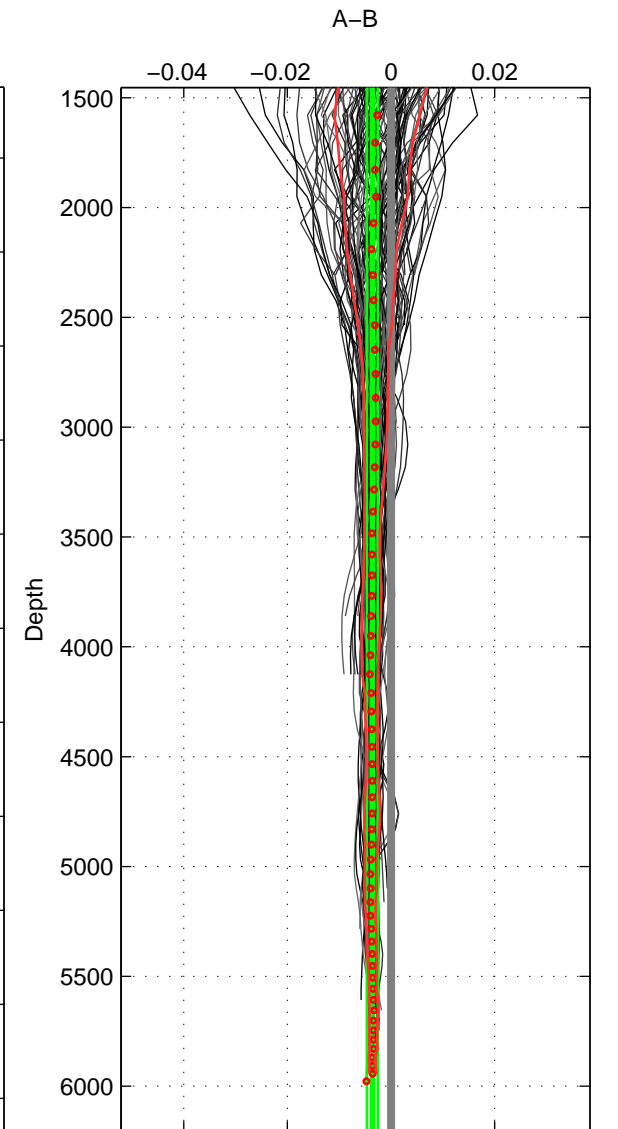

Cruise A (red). Date: Aug 1985 Cruisename: 496-325019850804

Cruise B (blue). Date: Oct 2007 Cruisename: 613-49NZ20071008

*** "Favourite" values are means of spaces 1 2 3.

	Offset	O.StDev	Ratio	R.Stdev	Rating
SIGMA:	-0.003	0.001	1.000	0.000	5
THETA:	-0.004	0.001	1.000	0.000	5
DEPTH:	-0.004	0.001	1.000	0.000	5
FAV. :	-0.003	0.001	1.000	0.000	5

Profiles of A: 35
 Profiles of B: 38
 Diff profs : 100
 WMoffset (A-B): -0.0025543
 WMoffset stdev: 0.00071695
 WMratio (A/B): 0.99993
 WMratio stdev: 2.0677e-05

Quality (1-5): 5

Profiles of A: 35
 Profiles of B: 38
 Diff profs : 100
 WMoffset (A-B): -0.0039578
 WMoffset stdev: 0.0011154
 WMratio (A/B): 0.99989
 WMratio stdev: 3.2167e-05

Quality (1-5): 5

Profiles of A: 35
 Profiles of B: 38
 Diff profs : 100
 WMoffset (A-B): -0.0035967
 WMoffset stdev: 0.0010446
 WMratio (A/B): 0.9999
 WMratio stdev: 3.0111e-05

Quality (1-5): 5