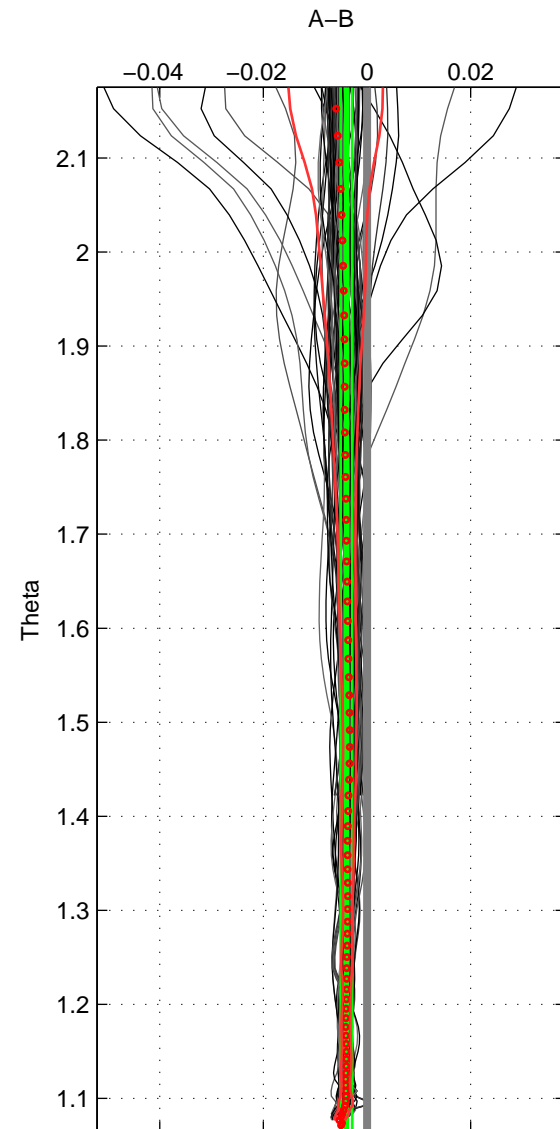

Cruise A (red). Date: Aug 1985 Cruisename: 496-325019850804

Cruise B (blue). Date: Oct 2007 Cruisename: 613-49NZ20071008

*** "Favourite" values are means of spaces 1 2 3.

	Offset	O.StDev	Ratio	R.Stdev	Rating
SIGMA:	-0.003	0.001	1.000	0.000	5
THETA:	-0.004	0.001	1.000	0.000	5
DEPTH:	-0.004	0.001	1.000	0.000	5
FAV. :	-0.003	0.001	1.000	0.000	5

Profiles of A: 35
 Profiles of B: 38
 Diff profs : 100
 WMoffset (A-B): -0.0025543
 WMoffset stdev: 0.00071695
 WMratio (A/B): 0.99993
 WMratio stdev: 2.0677e-05

Quality (1-5): 5

Profiles of A: 35
 Profiles of B: 38
 Diff profs : 100
 WMoffset (A-B): -0.0039578
 WMoffset stdev: 0.0011154
 WMratio (A/B): 0.99989
 WMratio stdev: 3.2167e-05

Quality (1-5): 5

Profiles of A: 35
 Profiles of B: 38
 Diff profs : 100
 WMoffset (A-B): -0.0035967
 WMoffset stdev: 0.0010446
 WMratio (A/B): 0.9999
 WMratio stdev: 3.0111e-05

Quality (1-5): 5