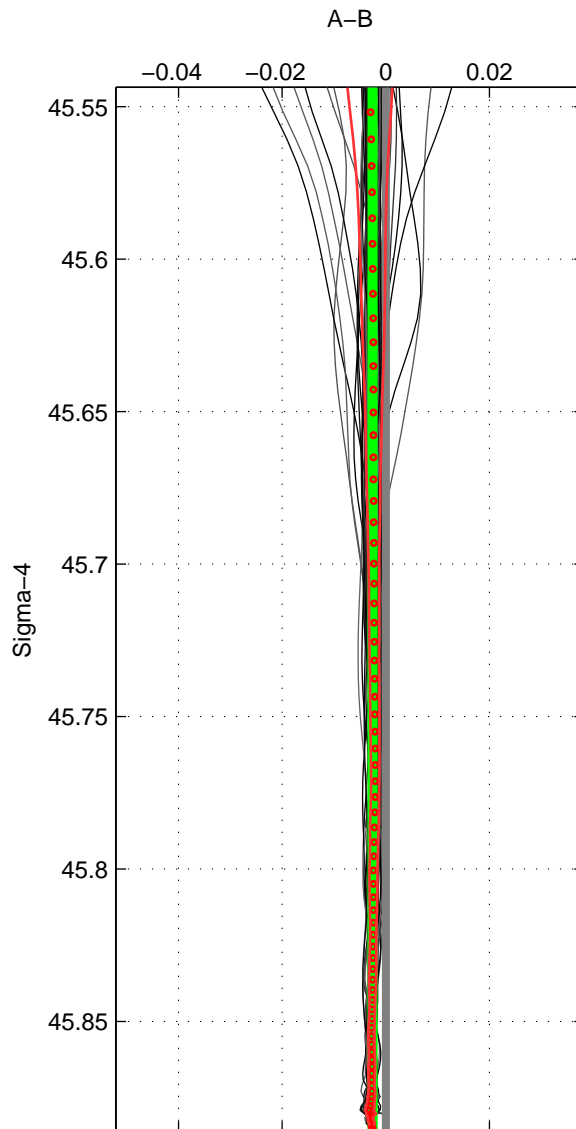

Cruise A (red). Date: Aug 1985 Cruisename: 496-325019850804

Cruise B (blue). Date: Oct 2007 Cruisename: 613-49NZ20071008

*** "Favourite" values are means of spaces 1 2 3.

	Offset	O.StDev	Ratio	R.Stdev	Rating
SIGMA:	-0.003	0.001	1.000	0.000	5
THETA:	-0.004	0.001	1.000	0.000	5
DEPTH:	-0.004	0.001	1.000	0.000	5
FAV. :	-0.003	0.001	1.000	0.000	5

Profiles of A: 35
 Profiles of B: 38
 Diff profs : 100
 WMoffset (A-B): -0.0025543
 WMoffset stdev: 0.00071695
 WMratio (A/B): 0.99993
 WMratio stdev: 2.0677e-05

Quality (1-5): 5

Profiles of A: 35
 Profiles of B: 38
 Diff profs : 100
 WMoffset (A-B): -0.0039578
 WMoffset stdev: 0.0011154
 WMratio (A/B): 0.99989
 WMratio stdev: 3.2167e-05

Quality (1-5): 5

Profiles of A: 35
 Profiles of B: 38
 Diff profs : 100
 WMoffset (A-B): -0.0035967
 WMoffset stdev: 0.0010446
 WMratio (A/B): 0.9999
 WMratio stdev: 3.0111e-05

Quality (1-5): 5