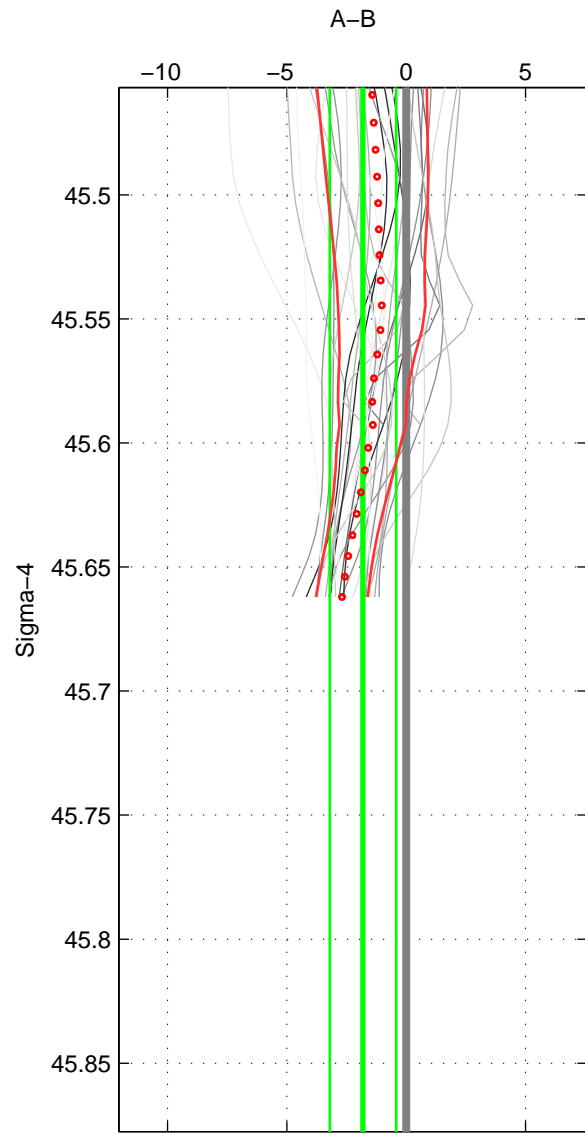

Cruise A (red). Date: Mar 1989 Cruisename: 507-32MW19890206

Cruise B (blue). Date: Feb 2004 Cruisename: 664-49UF20040120

*** "Favourite" values are those of space 2.

	Offset	O.StDev	Ratio	R.Stdev	Rating
SIGMA:	-0.002	0.001	1.000	0.000	4
THETA:	-0.002	0.001	1.000	0.000	5
DEPTH:	-0.002	0.001	1.000	0.000	3
FAV. :	-0.002	0.001	1.000	0.000	5

Profiles of A: 11
 Profiles of B: 3
 Diff profs : 29
 WMoffset (A-B): -0.0018142
 WMoffset stdev: 0.0013941
 WMratio (A/B): 0.99995
 WMratio stdev: 4.0264e-05

Quality (1-5): 4

Profiles of A: 11
 Profiles of B: 3
 Diff profs : 29
 WMoffset (A-B): -0.0022887
 WMoffset stdev: 0.00078442
 WMratio (A/B): 0.99993
 WMratio stdev: 2.2623e-05

Quality (1-5): 5

Profiles of A: 11
 Profiles of B: 3
 Diff profs : 29
 WMoffset (A-B): -0.002194
 WMoffset stdev: 0.0010329
 WMratio (A/B): 0.99994
 WMratio stdev: 2.9813e-05

Quality (1-5): 3

Please note that statistics are bad.