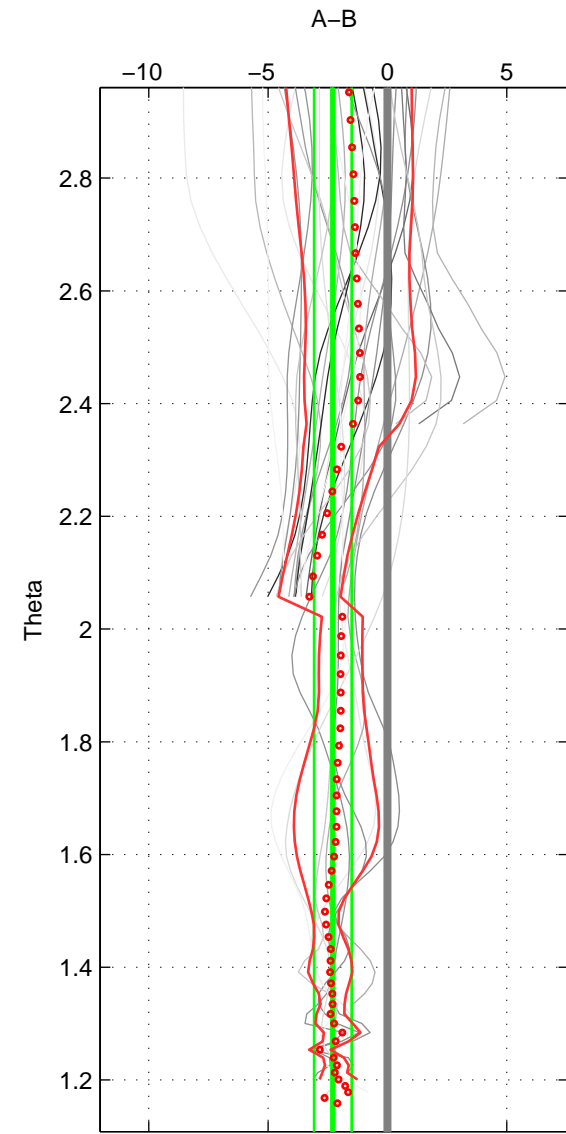

Cruise A (red). Date: Mar 1989 Cruisename: 507-32MW19890206

Cruise B (blue). Date: Feb 2004 Cruisename: 664-49UF20040120

*** "Favourite" values are those of space 2.

	Offset	O.StDev	Ratio	R.Stdev	Rating
SIGMA:	-0.002	0.001	1.000	0.000	4
THETA:	-0.002	0.001	1.000	0.000	5
DEPTH:	-0.002	0.001	1.000	0.000	3
FAV. :	-0.002	0.001	1.000	0.000	5

Profiles of A: 11
 Profiles of B: 3
 Diff profs : 29
 WMoffset (A-B): -0.0018142
 WMoffset stdev: 0.0013941
 WMratio (A/B): 0.99995
 WMratio stdev: 4.0264e-05

Quality (1-5): 4

Profiles of A: 11
 Profiles of B: 3
 Diff profs : 29
 WMoffset (A-B): -0.0022887
 WMoffset stdev: 0.00078442
 WMratio (A/B): 0.99993
 WMratio stdev: 2.2623e-05

Quality (1-5): 5

Profiles of A: 11
 Profiles of B: 3
 Diff profs : 29
 WMoffset (A-B): -0.002194
 WMoffset stdev: 0.0010329
 WMratio (A/B): 0.99994
 WMratio stdev: 2.9813e-05

Quality (1-5): 3

Please note that statistics are bad.