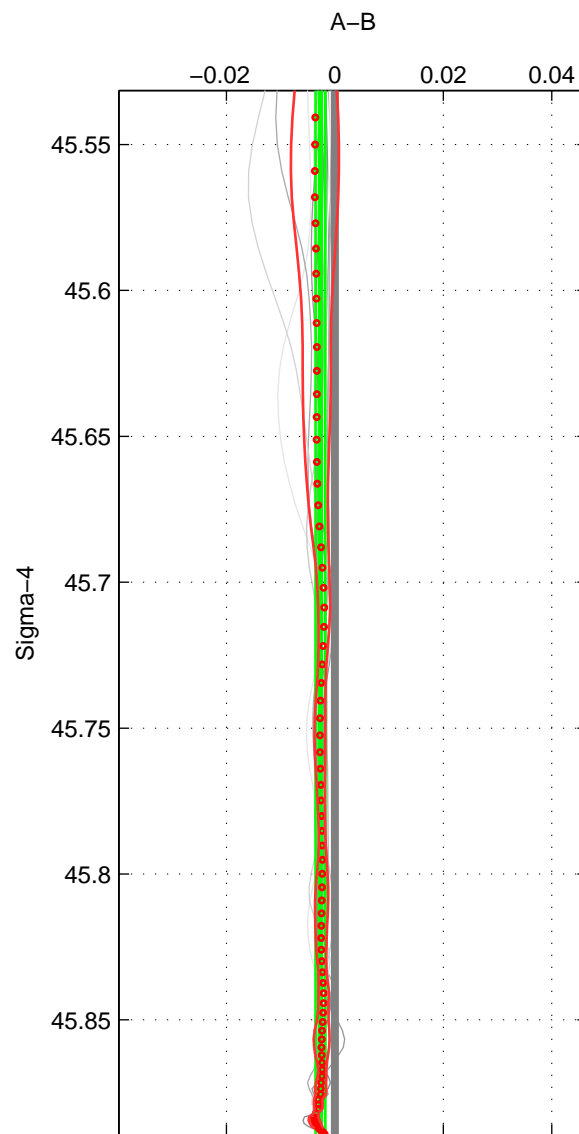

Cruise A (red). Date: Aug 1985 Cruisename: 496-325019850804

Cruise B (blue). Date: Sep 2001 Cruisename: 556-49HG20010813

\*\*\* "Favourite" values are means of spaces 1 2 3.

	Offset	O.StDev	Ratio	R.Stdev	Rating
SIGMA:	-0.003	0.001	1.000	0.000	5
THETA:	-0.004	0.001	1.000	0.000	5
DEPTH:	-0.004	0.001	1.000	0.000	5
FAV. :	-0.004	0.001	1.000	0.000	5

Profiles of A: 10  
 Profiles of B: 3  
 Diff profs : 13  
 WMoffset (A-B): -0.0026608  
 WMoffset stdev: 0.00090549  
 WMratio (A/B): 0.99992  
 WMratio stdev: 2.612e-05

Quality (1-5): 5

Profiles of A: 10  
 Profiles of B: 3  
 Diff profs : 13  
 WMoffset (A-B): -0.0042404  
 WMoffset stdev: 0.001244  
 WMratio (A/B): 0.99988  
 WMratio stdev: 3.5875e-05

Quality (1-5): 5

Profiles of A: 10  
 Profiles of B: 3  
 Diff profs : 13  
 WMoffset (A-B): -0.0040539  
 WMoffset stdev: 0.0014514  
 WMratio (A/B): 0.99988  
 WMratio stdev: 4.1836e-05

Quality (1-5): 5