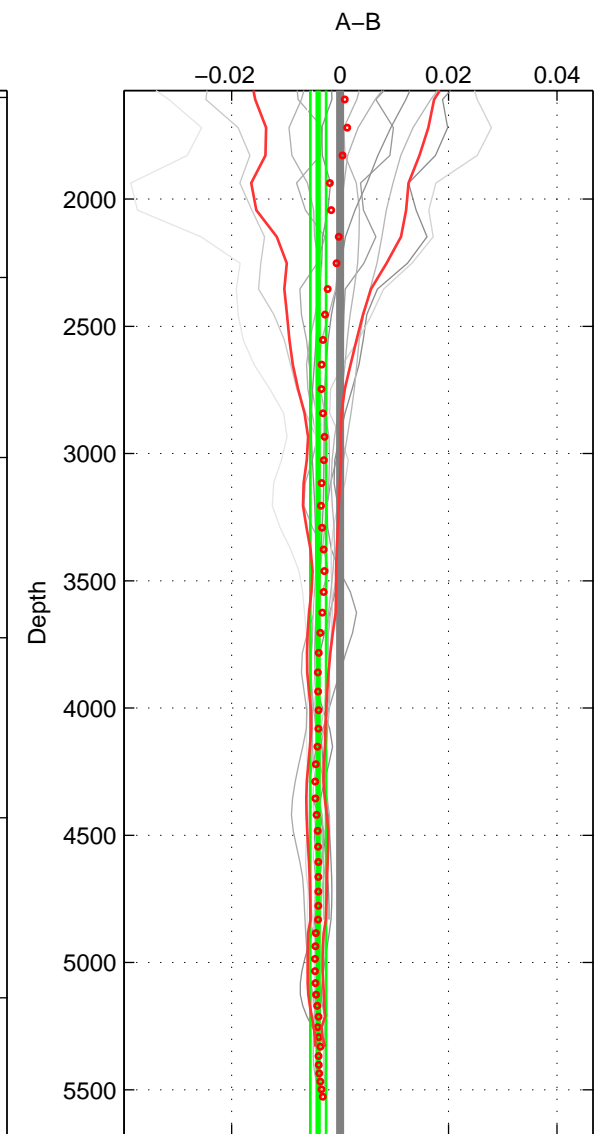

Cruise A (red). Date: Aug 1985 Cruisename: 496-325019850804

Cruise B (blue). Date: Sep 2001 Cruisename: 556-49HG20010813

\*\*\* "Favourite" values are means of spaces 1 2 3.

	Offset	O.StDev	Ratio	R.Stdev	Rating
SIGMA:	-0.003	0.001	1.000	0.000	5
THETA:	-0.004	0.001	1.000	0.000	5
DEPTH:	-0.004	0.001	1.000	0.000	5
FAV. :	-0.004	0.001	1.000	0.000	5

Profiles of A: 10  
 Profiles of B: 3  
 Diff profs : 13  
 WMoffset (A-B): -0.0026608  
 WMoffset stdev: 0.00090549  
 WMratio (A/B): 0.99992  
 WMratio stdev: 2.612e-05

Quality (1-5): 5

Profiles of A: 10  
 Profiles of B: 3  
 Diff profs : 13  
 WMoffset (A-B): -0.0042404  
 WMoffset stdev: 0.001244  
 WMratio (A/B): 0.99988  
 WMratio stdev: 3.5875e-05

Quality (1-5): 5

Profiles of A: 10  
 Profiles of B: 3  
 Diff profs : 13  
 WMoffset (A-B): -0.0040539  
 WMoffset stdev: 0.0014514  
 WMratio (A/B): 0.99988  
 WMratio stdev: 4.1836e-05

Quality (1-5): 5