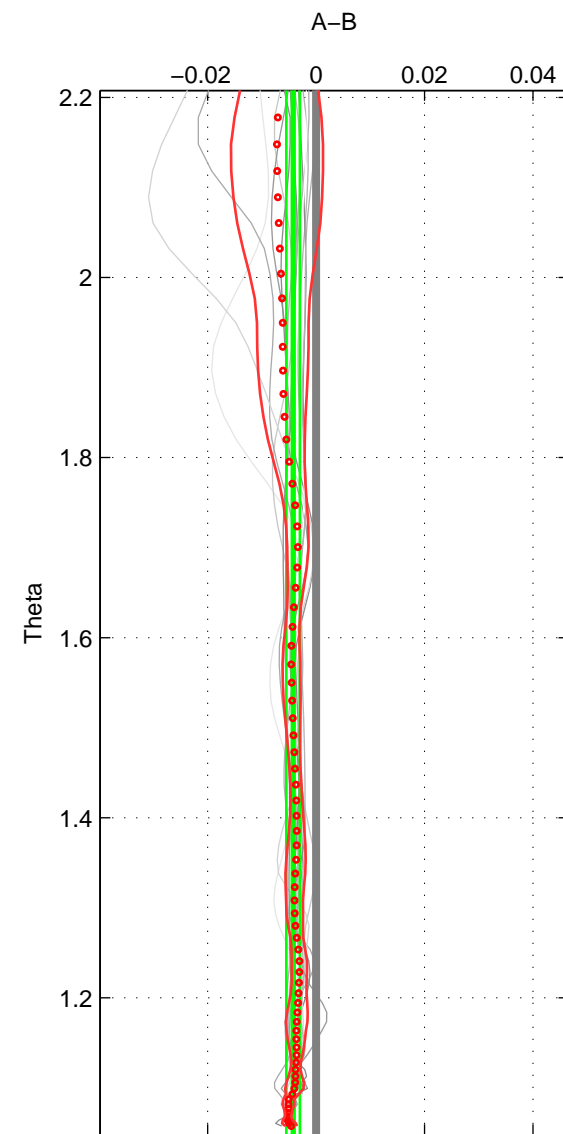

Cruise A (red). Date: Aug 1985 Cruisename: 496-325019850804

Cruise B (blue). Date: Sep 2001 Cruisename: 556-49HG20010813

\*\*\* "Favourite" values are means of spaces 1 2 3.

	Offset	O.StDev	Ratio	R.Stdev	Rating
SIGMA:	-0.003	0.001	1.000	0.000	5
THETA:	-0.004	0.001	1.000	0.000	5
DEPTH:	-0.004	0.001	1.000	0.000	5
FAV. :	-0.004	0.001	1.000	0.000	5

Profiles of A: 10  
 Profiles of B: 3  
 Diff profs : 13  
 WMoffset (A-B): -0.0026608  
 WMoffset stdev: 0.00090549  
 WMratio (A/B): 0.99992  
 WMratio stdev: 2.612e-05

Quality (1-5): 5

Profiles of A: 10  
 Profiles of B: 3  
 Diff profs : 13  
 WMoffset (A-B): -0.0042404  
 WMoffset stdev: 0.001244  
 WMratio (A/B): 0.99988  
 WMratio stdev: 3.5875e-05

Quality (1-5): 5

Profiles of A: 10  
 Profiles of B: 3  
 Diff profs : 13  
 WMoffset (A-B): -0.0040539  
 WMoffset stdev: 0.0014514  
 WMratio (A/B): 0.99988  
 WMratio stdev: 4.1836e-05

Quality (1-5): 5