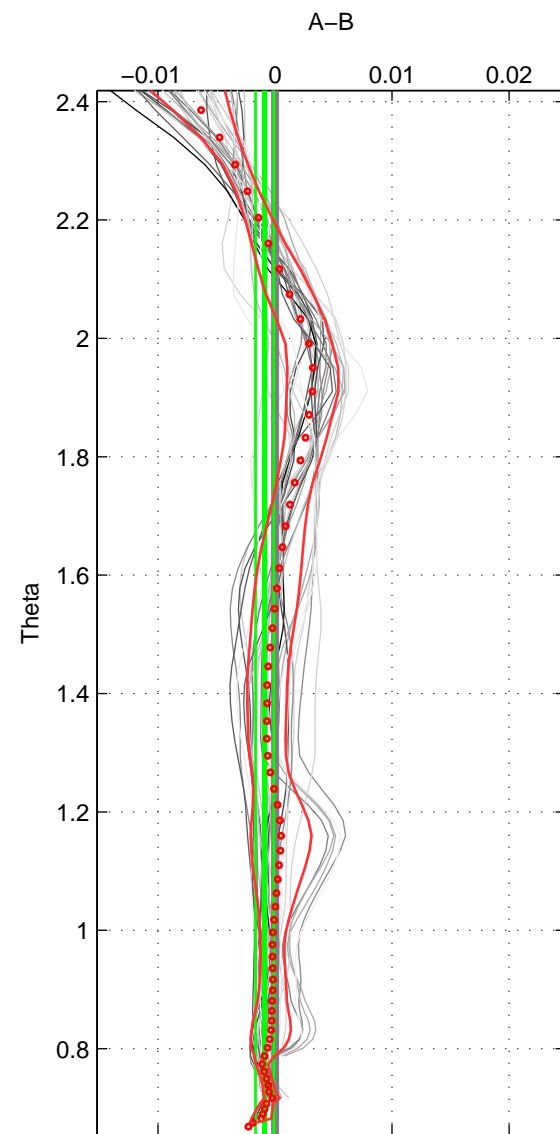

Cruise A (red). Date: Mar 1995 Cruisename: 348-316N19950310
 Cruise B (blue). Date: Feb 2007 Cruisename: 358-33RR20070204

*** "Favourite" values are means of spaces 1 2 3.

	Offset	O.StDev	Ratio	R.Stdev	Rating
SIGMA:	-0.001	0.001	1.000	0.000	5
THETA:	-0.001	0.001	1.000	0.000	5
DEPTH:	-0.002	0.001	1.000	0.000	5
FAV. :	-0.001	0.001	1.000	0.000	5

Profiles of A: 6
 Profiles of B: 7
 Diff profs : 31
 WMoffset (A-B): -0.0012532
 WMoffset stdev: 0.00076908
 WMratio (A/B): 0.99996
 WMratio stdev: 2.2156e-05

Quality (1-5): 5

Profiles of A: 6
 Profiles of B: 7
 Diff profs : 31
 WMoffset (A-B): -0.00088405
 WMoffset stdev: 0.00077751
 WMratio (A/B): 0.99997
 WMratio stdev: 2.2398e-05

Quality (1-5): 5

Profiles of A: 6
 Profiles of B: 7
 Diff profs : 31
 WMoffset (A-B): -0.0016938
 WMoffset stdev: 0.0014155
 WMratio (A/B): 0.99995
 WMratio stdev: 4.0772e-05

Quality (1-5): 5