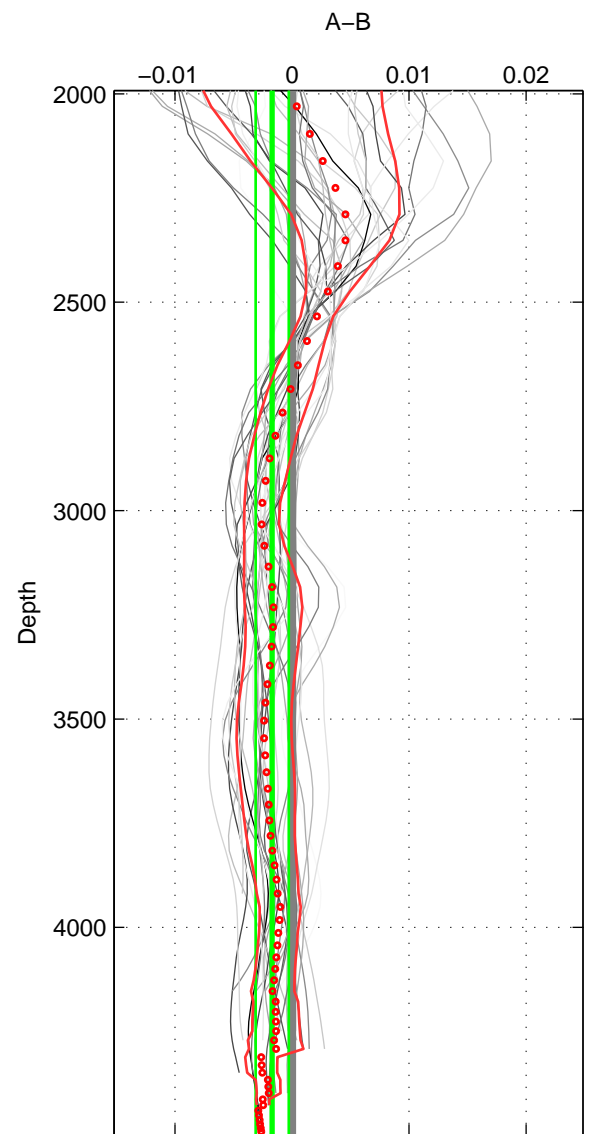

Cruise A (red). Date: Mar 1995 Cruisename: 348-316N19950310
 Cruise B (blue). Date: Feb 2007 Cruisename: 358-33RR20070204

*** "Favourite" values are means of spaces 1 2 3.

	Offset	O.StDev	Ratio	R.Stdev	Rating
SIGMA:	-0.001	0.001	1.000	0.000	5
THETA:	-0.001	0.001	1.000	0.000	5
DEPTH:	-0.002	0.001	1.000	0.000	5
FAV. :	-0.001	0.001	1.000	0.000	5

Profiles of A: 6
 Profiles of B: 7
 Diff profs : 31
 WMoffset (A-B): -0.0012532
 WMoffset stdev: 0.00076908
 WMratio (A/B): 0.99996
 WMratio stdev: 2.2156e-05

Quality (1-5): 5

Profiles of A: 6
 Profiles of B: 7
 Diff profs : 31
 WMoffset (A-B): -0.00088405
 WMoffset stdev: 0.00077751
 WMratio (A/B): 0.99997
 WMratio stdev: 2.2398e-05

Quality (1-5): 5

Profiles of A: 6
 Profiles of B: 7
 Diff profs : 31
 WMoffset (A-B): -0.0016938
 WMoffset stdev: 0.0014155
 WMratio (A/B): 0.99995
 WMratio stdev: 4.0772e-05

Quality (1-5): 5