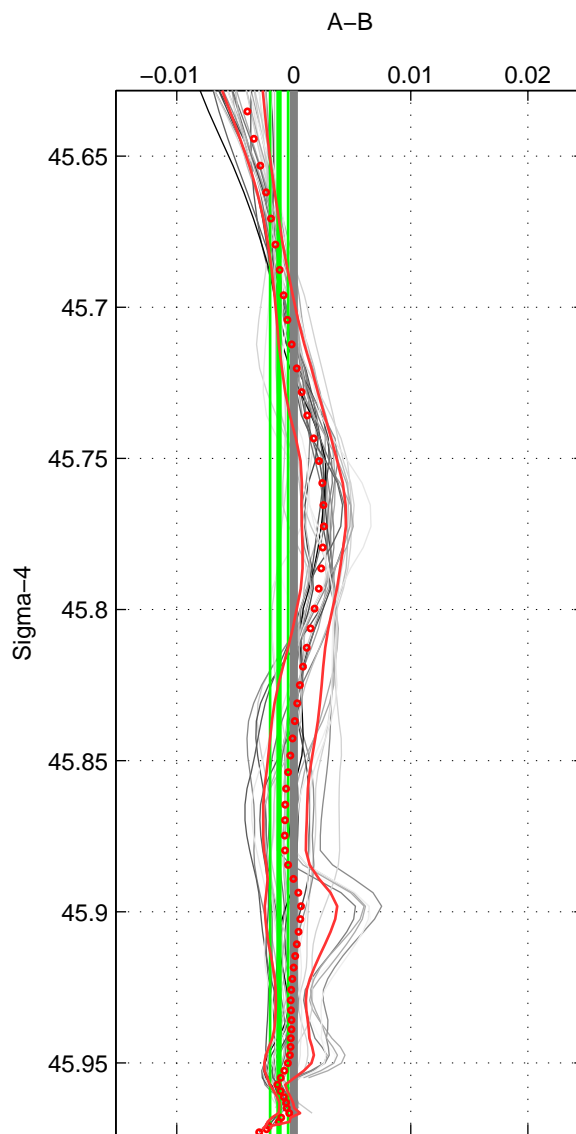

Cruise A (red). Date: Mar 1995 Cruisename: 348-316N19950310
 Cruise B (blue). Date: Feb 2007 Cruisename: 358-33RR20070204

*** "Favourite" values are means of spaces 1 2 3.

	Offset	O.StDev	Ratio	R.Stdev	Rating
SIGMA:	-0.001	0.001	1.000	0.000	5
THETA:	-0.001	0.001	1.000	0.000	5
DEPTH:	-0.002	0.001	1.000	0.000	5
FAV. :	-0.001	0.001	1.000	0.000	5

Profiles of A: 6
 Profiles of B: 7
 Diff profs : 31
 WMoffset (A-B): -0.0012532
 WMoffset stdev: 0.00076908
 WMratio (A/B): 0.99996
 WMratio stdev: 2.2156e-05

Quality (1-5): 5

Profiles of A: 6
 Profiles of B: 7
 Diff profs : 31
 WMoffset (A-B): -0.00088405
 WMoffset stdev: 0.00077751
 WMratio (A/B): 0.99997
 WMratio stdev: 2.2398e-05

Quality (1-5): 5

Profiles of A: 6
 Profiles of B: 7
 Diff profs : 31
 WMoffset (A-B): -0.0016938
 WMoffset stdev: 0.0014155
 WMratio (A/B): 0.99995
 WMratio stdev: 4.0772e-05

Quality (1-5): 5