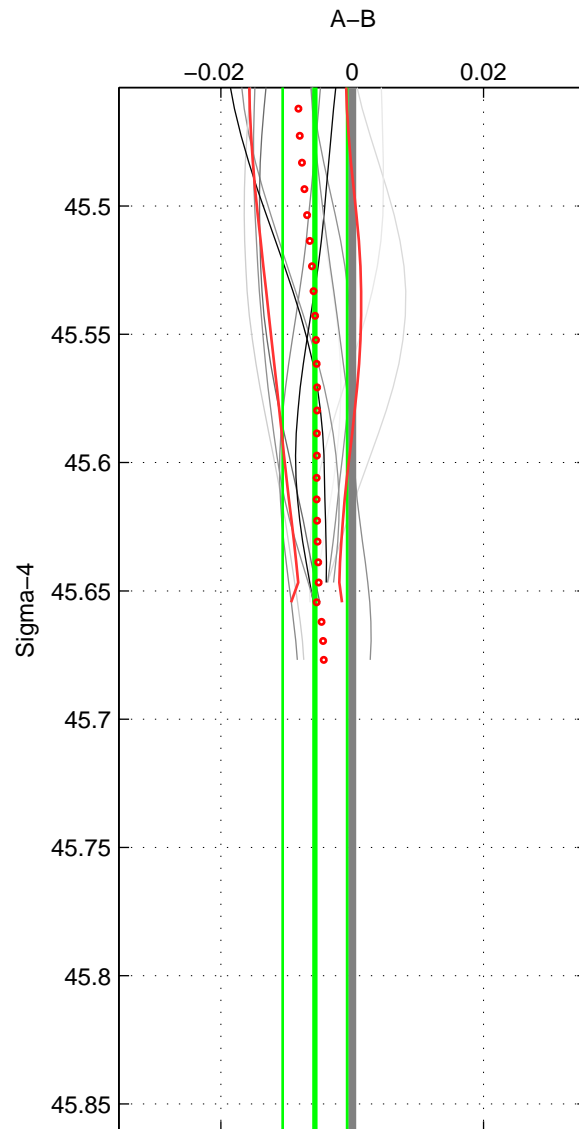

Cruise A (red). Date: Nov 1995 Cruisename: 625-49RY19951115

Cruise B (blue). Date: Apr 2003 Cruisename: 661-49UF20030422

\*\*\* "Favourite" values are means of spaces 1 2.

	Offset	O.StDev	Ratio	R.Stdev	Rating
SIGMA:	-0.006	0.005	1.000	0.000	4
THETA:	-0.009	0.008	1.000	0.000	4
DEPTH:	0.006	0.002	1.000	0.000	3
FAV.:	-0.007	0.006	1.000	0.000	4

Profiles of A: 5  
 Profiles of B: 4  
 Diff profs : 12  
 WMoffset (A-B): -0.0056777  
 WMoffset stdev: 0.0049064  
 WMratio (A/B): 0.99984  
 WMratio stdev: 0.00014185

Quality (1-5): 4

Profiles of A: 5  
 Profiles of B: 4  
 Diff profs : 12  
 WMoffset (A-B): -0.0090889  
 WMoffset stdev: 0.0075728  
 WMratio (A/B): 0.99974  
 WMratio stdev: 0.00021891

Quality (1-5): 4

Profiles of A: 5  
 Profiles of B: 4  
 Diff profs : 12  
 WMoffset (A-B): 0.0063679  
 WMoffset stdev: 0.0016413  
 WMratio (A/B): 1.0002  
 WMratio stdev: 4.7682e-05

Quality (1-5): 3

Please note that statistics are bad.