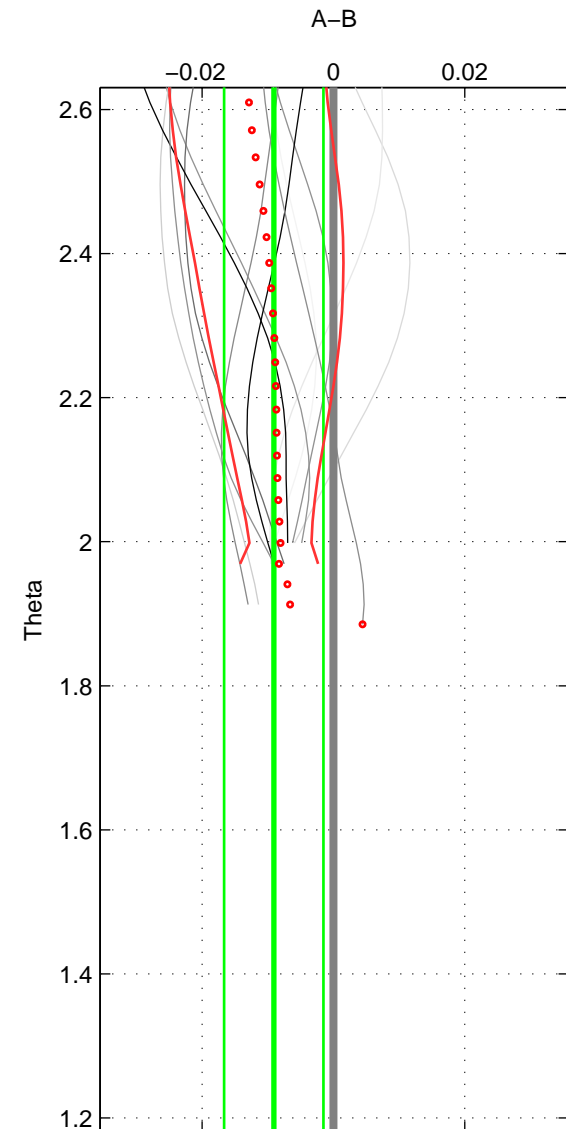

Cruise A (red). Date: Nov 1995 Cruisename: 625-49RY19951115

Cruise B (blue). Date: Apr 2003 Cruisename: 661-49UF20030422

\*\*\* "Favourite" values are means of spaces 1 2.

	Offset	O.StDev	Ratio	R.Stdev	Rating
SIGMA:	-0.006	0.005	1.000	0.000	4
THETA:	-0.009	0.008	1.000	0.000	4
DEPTH:	0.006	0.002	1.000	0.000	3
FAV.:	-0.007	0.006	1.000	0.000	4

Profiles of A: 5  
 Profiles of B: 4  
 Diff profs : 12  
 WMoffset (A-B): -0.0056777  
 WMoffset stdev: 0.0049064  
 WMratio (A/B): 0.99984  
 WMratio stdev: 0.00014185

Quality (1-5): 4

Profiles of A: 5  
 Profiles of B: 4  
 Diff profs : 12  
 WMoffset (A-B): -0.0090889  
 WMoffset stdev: 0.0075728  
 WMratio (A/B): 0.99974  
 WMratio stdev: 0.00021891

Quality (1-5): 4

Profiles of A: 5  
 Profiles of B: 4  
 Diff profs : 12  
 WMoffset (A-B): 0.0063679  
 WMoffset stdev: 0.0016413  
 WMratio (A/B): 1.0002  
 WMratio stdev: 4.7682e-05

Quality (1-5): 3

Please note that statistics are bad.