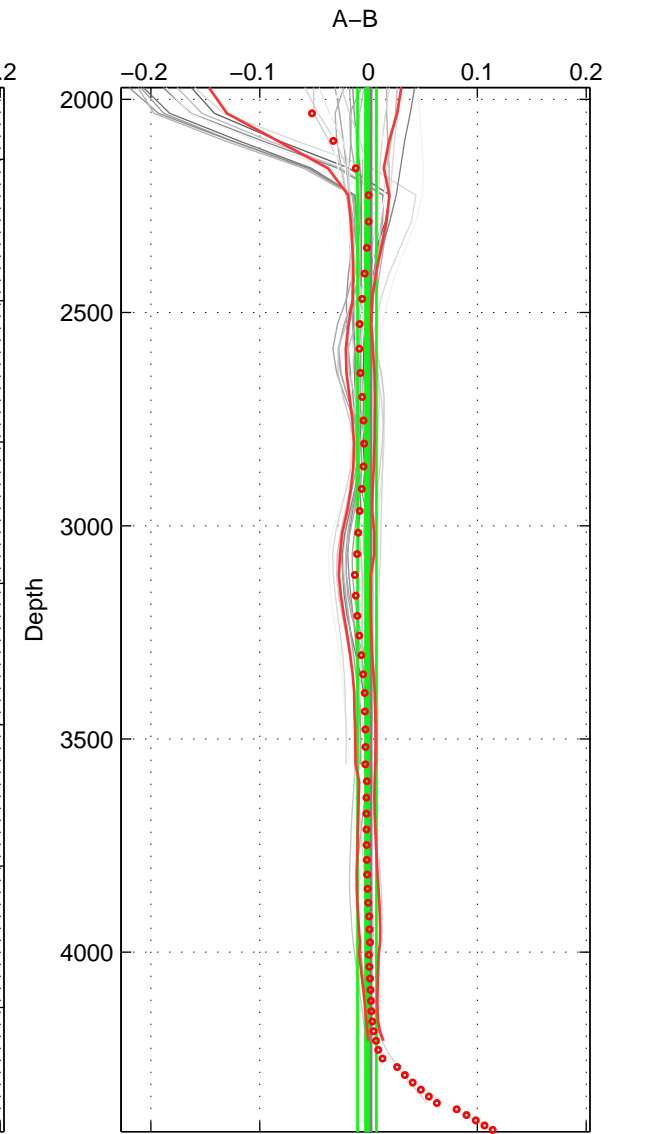

Cruise A (red). Date: Jun 1992 Cruisename: 179-18HU19920527  
 Cruise B (blue). Date: Nov 1993 Cruisename: 182-18HU19931105

\*\*\* "Favourite" values are means of spaces 1 2 3.

	Offset	O.StDev	Ratio	R.Stdev	Rating
SIGMA:	-0.005	0.007	1.000	0.000	5
THETA:	-0.004	0.007	1.000	0.000	5
DEPTH:	-0.001	0.009	1.000	0.000	5
FAV. :	-0.003	0.008	1.000	0.000	5

Profiles of A: 5  
 Profiles of B: 9  
 Diff profs : 32  
 WMoffset (A-B): -0.004514  
 WMoffset stdev: 0.0073349  
 WMratio (A/B): 0.99987  
 WMratio stdev: 0.00021009

Quality (1-5): 5

Profiles of A: 5  
 Profiles of B: 9  
 Diff profs : 32  
 WMoffset (A-B): -0.0041539  
 WMoffset stdev: 0.0066572  
 WMratio (A/B): 0.99988  
 WMratio stdev: 0.00019068

Quality (1-5): 5

Profiles of A: 5  
 Profiles of B: 9  
 Diff profs : 32  
 WMoffset (A-B): -0.0013359  
 WMoffset stdev: 0.0087117  
 WMratio (A/B): 0.99996  
 WMratio stdev: 0.00024957

Quality (1-5): 5