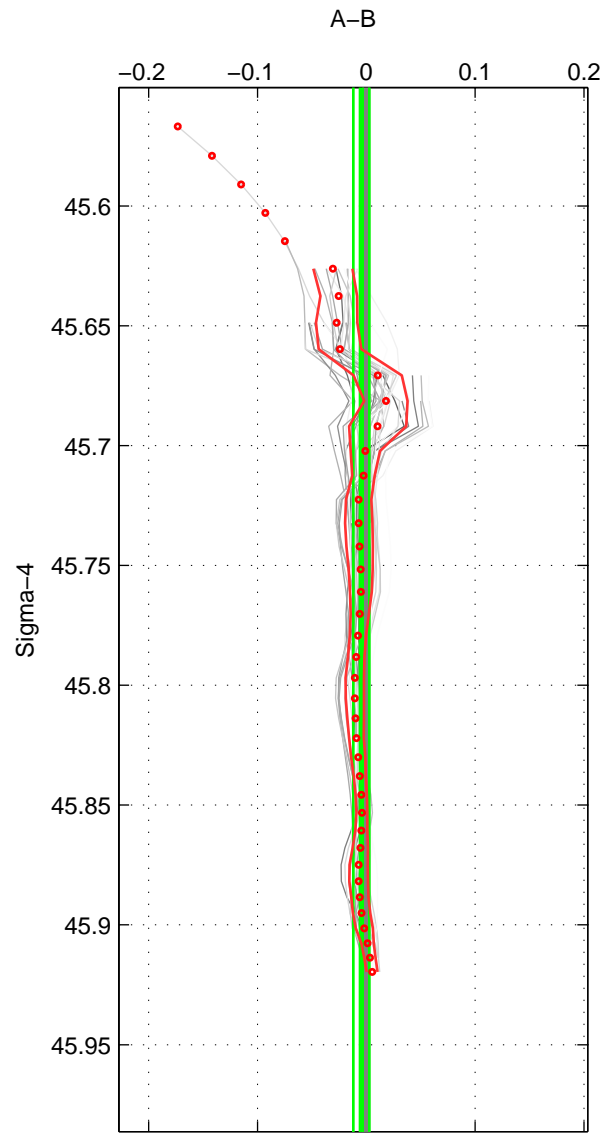

Cruise A (red). Date: Jun 1992 Cruisename: 179-18HU19920527  
 Cruise B (blue). Date: Nov 1993 Cruisename: 182-18HU19931105

\*\*\* "Favourite" values are means of spaces 1 2 3.

	Offset	O.StDev	Ratio	R.Stdev	Rating
SIGMA:	-0.005	0.007	1.000	0.000	5
THETA:	-0.004	0.007	1.000	0.000	5
DEPTH:	-0.001	0.009	1.000	0.000	5
FAV. :	-0.003	0.008	1.000	0.000	5

Profiles of A: 5  
 Profiles of B: 9  
 Diff profs : 32  
 WMoffset (A-B): -0.004514  
 WMoffset stdev: 0.0073349  
 WMratio (A/B): 0.99987  
 WMratio stdev: 0.00021009

Quality (1-5): 5

Profiles of A: 5  
 Profiles of B: 9  
 Diff profs : 32  
 WMoffset (A-B): -0.0041539  
 WMoffset stdev: 0.0066572  
 WMratio (A/B): 0.99988  
 WMratio stdev: 0.00019068

Quality (1-5): 5

Profiles of A: 5  
 Profiles of B: 9  
 Diff profs : 32  
 WMoffset (A-B): -0.0013359  
 WMoffset stdev: 0.0087117  
 WMratio (A/B): 0.99996  
 WMratio stdev: 0.00024957

Quality (1-5): 5