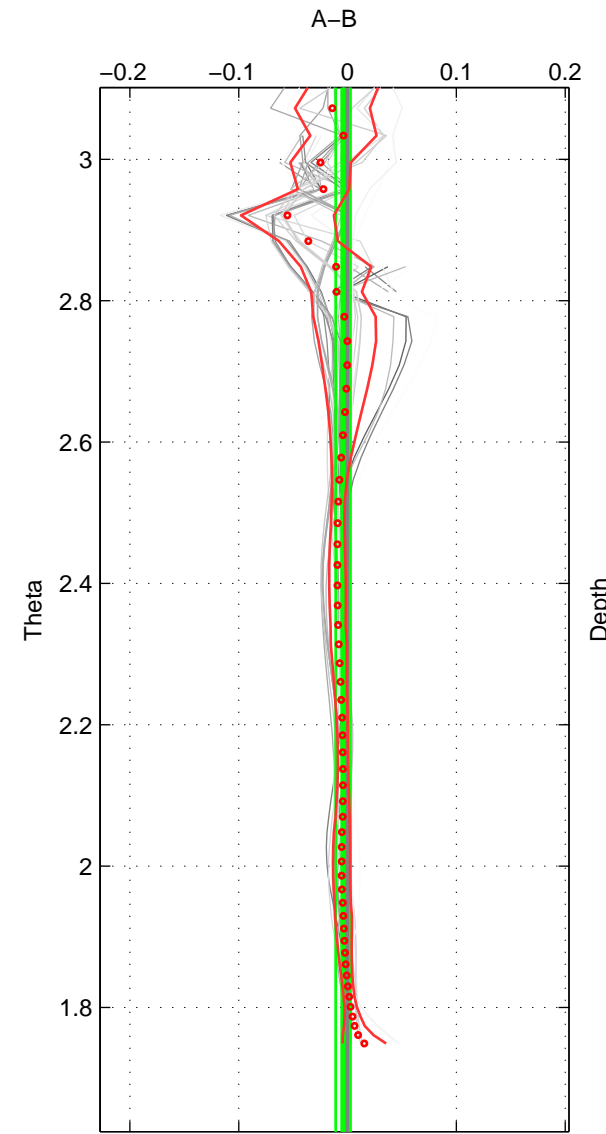

Cruise A (red). Date: Jun 1992 Cruisename: 179-18HU19920527  
 Cruise B (blue). Date: Nov 1993 Cruisename: 182-18HU19931105

\*\*\* "Favourite" values are means of spaces 1 2 3.

	Offset	O.StDev	Ratio	R.Stdev	Rating
SIGMA:	-0.005	0.007	1.000	0.000	5
THETA:	-0.004	0.007	1.000	0.000	5
DEPTH:	-0.001	0.009	1.000	0.000	5
FAV. :	-0.003	0.008	1.000	0.000	5

Profiles of A: 5  
 Profiles of B: 9  
 Diff profs : 32  
 WMoffset (A-B): -0.004514  
 WMoffset stdev: 0.0073349  
 WMratio (A/B): 0.99987  
 WMratio stdev: 0.00021009

Quality (1-5): 5

Profiles of A: 5  
 Profiles of B: 9  
 Diff profs : 32  
 WMoffset (A-B): -0.0041539  
 WMoffset stdev: 0.0066572  
 WMratio (A/B): 0.99988  
 WMratio stdev: 0.00019068

Quality (1-5): 5

Profiles of A: 5  
 Profiles of B: 9  
 Diff profs : 32  
 WMoffset (A-B): -0.0013359  
 WMoffset stdev: 0.0087117  
 WMratio (A/B): 0.99996  
 WMratio stdev: 0.00024957

Quality (1-5): 5