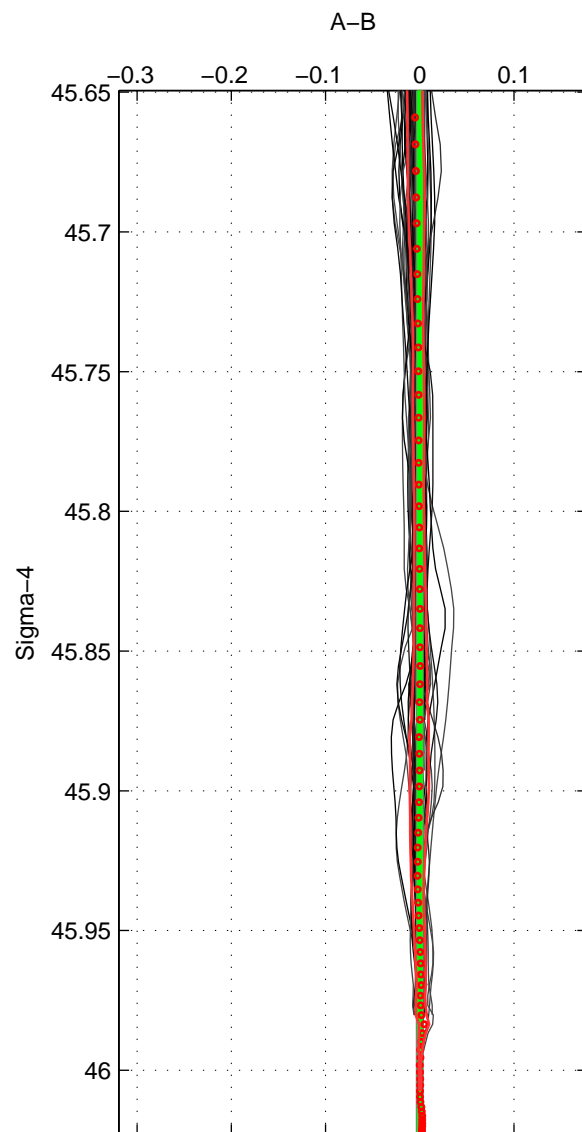

Cruise A (red). Date: Dec 1983 Cruisename: 222-316N19831007  
 Cruise B (blue). Date: Mar 2010 Cruisename: 256-33RO20100308

\*\*\* "Favourite" values are means of spaces 1 2 3.

	Offset	O.StDev	Ratio	R.Stdev	Rating
SIGMA:	0.000	0.002	1.000	0.000	5
THETA:	0.000	0.001	1.000	0.000	5
DEPTH:	0.002	0.002	1.000	0.000	5
FAV. :	0.001	0.002	1.000	0.000	5

Profiles of A: 51  
 Profiles of B: 85  
 Diff profs : 100  
 WMoffset (A-B): 0.00026999  
 WMoffset stdev: 0.0015527  
 WMratio (A/B): 1  
 WMratio stdev: 4.4784e-05

Quality (1-5): 5

Profiles of A: 51  
 Profiles of B: 85  
 Diff profs : 100  
 WMoffset (A-B): 0.00018381  
 WMoffset stdev: 0.0010648  
 WMratio (A/B): 1  
 WMratio stdev: 3.0699e-05

Quality (1-5): 5

Profiles of A: 51  
 Profiles of B: 85  
 Diff profs : 100  
 WMoffset (A-B): 0.0018755  
 WMoffset stdev: 0.0020294  
 WMratio (A/B): 1.0001  
 WMratio stdev: 5.8182e-05

Quality (1-5): 5