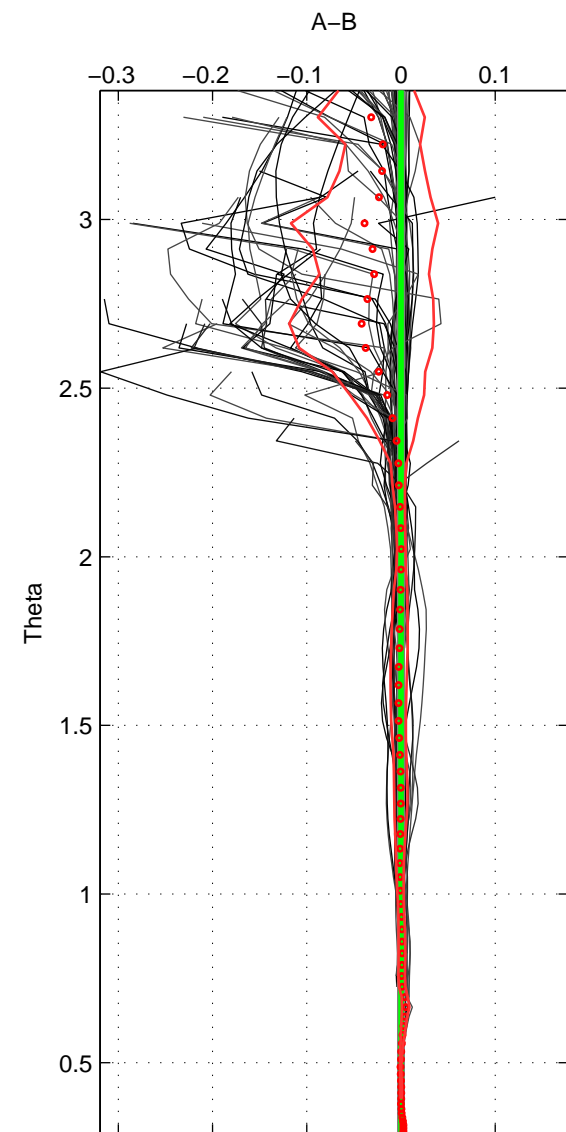

Cruise A (red). Date: Dec 1983 Cruisename: 222-316N19831007  
 Cruise B (blue). Date: Mar 2010 Cruisename: 256-33RO20100308

\*\*\* "Favourite" values are means of spaces 1 2 3.

	Offset	O.StDev	Ratio	R.Stdev	Rating
SIGMA:	0.000	0.002	1.000	0.000	5
THETA:	0.000	0.001	1.000	0.000	5
DEPTH:	0.002	0.002	1.000	0.000	5
FAV. :	0.001	0.002	1.000	0.000	5

Profiles of A: 51  
 Profiles of B: 85  
 Diff profs : 100  
 WMoffset (A-B): 0.00026999  
 WMoffset stdev: 0.0015527  
 WMratio (A/B): 1  
 WMratio stdev: 4.4784e-05

Quality (1-5): 5

Profiles of A: 51  
 Profiles of B: 85  
 Diff profs : 100  
 WMoffset (A-B): 0.00018381  
 WMoffset stdev: 0.0010648  
 WMratio (A/B): 1  
 WMratio stdev: 3.0699e-05

Quality (1-5): 5

Profiles of A: 51  
 Profiles of B: 85  
 Diff profs : 100  
 WMoffset (A-B): 0.0018755  
 WMoffset stdev: 0.0020294  
 WMratio (A/B): 1.0001  
 WMratio stdev: 5.8182e-05

Quality (1-5): 5