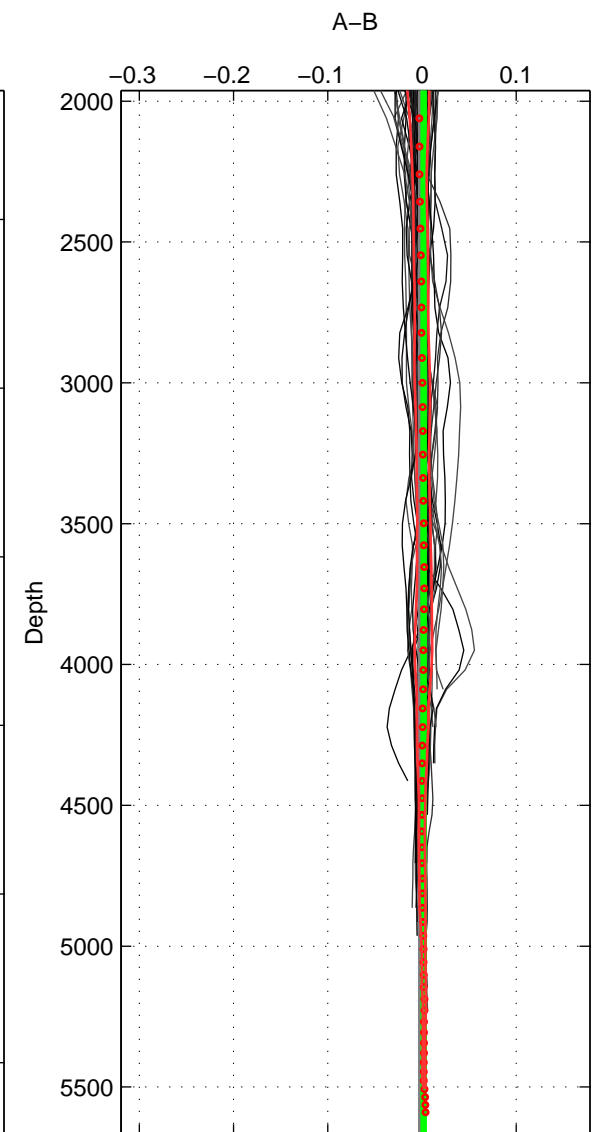

Cruise A (red). Date: Dec 1983 Cruisename: 222-316N19831007  
 Cruise B (blue). Date: Mar 2010 Cruisename: 256-33RO20100308

\*\*\* "Favourite" values are means of spaces 1 2 3.

	Offset	O.StDev	Ratio	R.Stdev	Rating
SIGMA:	0.000	0.002	1.000	0.000	5
THETA:	0.000	0.001	1.000	0.000	5
DEPTH:	0.002	0.002	1.000	0.000	5
FAV. :	0.001	0.002	1.000	0.000	5

Profiles of A: 51  
 Profiles of B: 85  
 Diff profs : 100  
 WMoffset (A-B): 0.00026999  
 WMoffset stdev: 0.0015527  
 WMratio (A/B): 1  
 WMratio stdev: 4.4784e-05

Quality (1-5): 5

Profiles of A: 51  
 Profiles of B: 85  
 Diff profs : 100  
 WMoffset (A-B): 0.00018381  
 WMoffset stdev: 0.0010648  
 WMratio (A/B): 1  
 WMratio stdev: 3.0699e-05

Quality (1-5): 5

Profiles of A: 51  
 Profiles of B: 85  
 Diff profs : 100  
 WMoffset (A-B): 0.0018755  
 WMoffset stdev: 0.0020294  
 WMratio (A/B): 1.0001  
 WMratio stdev: 5.8182e-05

Quality (1-5): 5