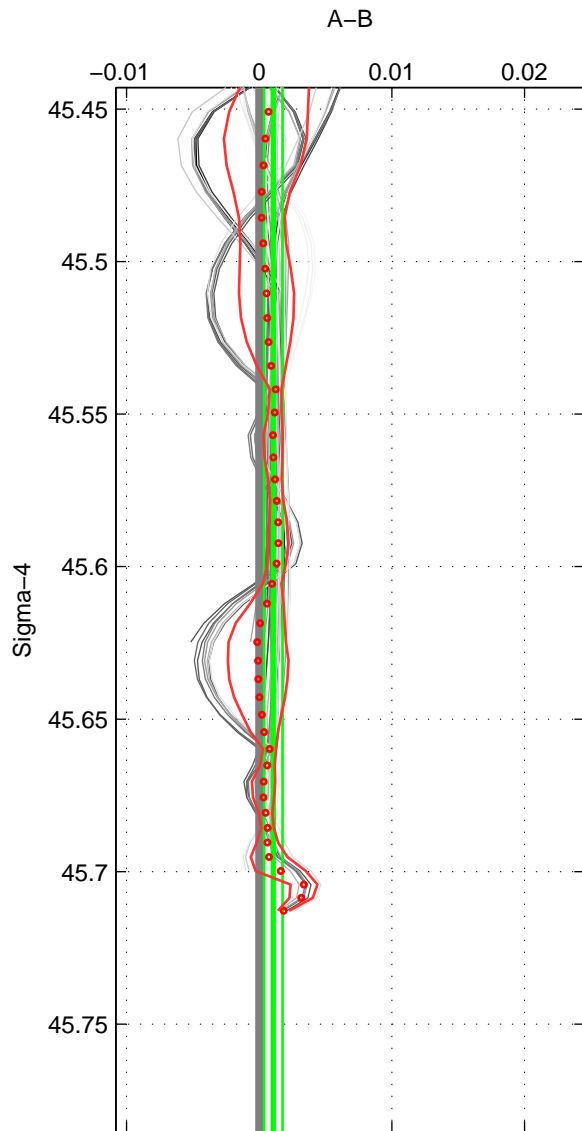

Cruise A (red). Date: Dec 2007 Cruisename: 614-49NZ20071122  
 Cruise B (blue). Date: May 2009 Cruisename: 616-49NZ20090410

\*\*\* "Favourite" values are means of spaces 1 2 3.

	Offset	O.StDev	Ratio	R.Stdev	Rating
SIGMA:	0.001	0.001	1.000	0.000	4
THETA:	0.002	0.001	1.000	0.000	4
DEPTH:	0.002	0.003	1.000	0.000	4
FAV.:	0.002	0.002	1.000	0.000	4

Profiles of A: 9  
 Profiles of B: 8  
 Diff profs: 48  
 WMoffset (A-B): 0.001064  
 WMoffset stdev: 0.0006982  
 WMratio (A/B): 1  
 WMratio stdev: 2.0165e-05

Quality (1-5): 4

Profiles of A: 9  
 Profiles of B: 8  
 Diff profs: 48  
 WMoffset (A-B): 0.0018911  
 WMoffset stdev: 0.0010992  
 WMratio (A/B): 1.0001  
 WMratio stdev: 3.1751e-05

Quality (1-5): 4

Profiles of A: 9  
 Profiles of B: 8  
 Diff profs: 48  
 WMoffset (A-B): 0.0020216  
 WMoffset stdev: 0.0027781  
 WMratio (A/B): 1.0001  
 WMratio stdev: 8.0198e-05

Quality (1-5): 4