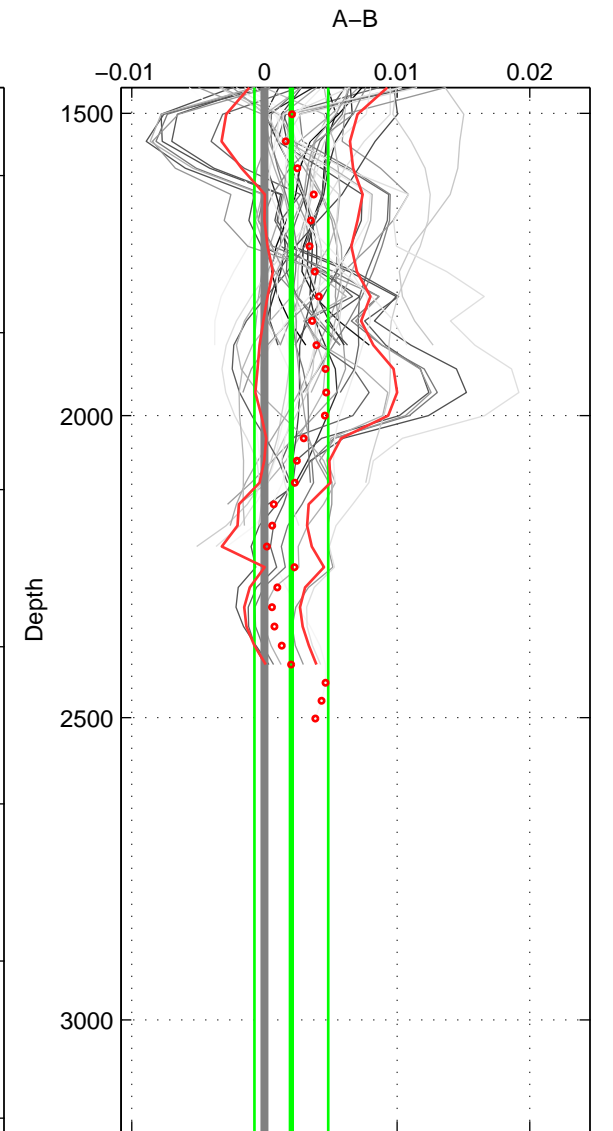

Cruise A (red). Date: Dec 2007 Cruisename: 614-49NZ20071122  
 Cruise B (blue). Date: May 2009 Cruisename: 616-49NZ20090410

\*\*\* "Favourite" values are means of spaces 1 2 3.

	Offset	O.StDev	Ratio	R.Stdev	Rating
SIGMA:	0.001	0.001	1.000	0.000	4
THETA:	0.002	0.001	1.000	0.000	4
DEPTH:	0.002	0.003	1.000	0.000	4
FAV.:	0.002	0.002	1.000	0.000	4

Profiles of A: 9  
 Profiles of B: 8  
 Diff profs: 48  
 WMoffset (A-B): 0.001064  
 WMoffset stdev: 0.0006982  
 WMratio (A/B): 1  
 WMratio stdev: 2.0165e-05

Quality (1-5): 4

Profiles of A: 9  
 Profiles of B: 8  
 Diff profs: 48  
 WMoffset (A-B): 0.0018911  
 WMoffset stdev: 0.0010992  
 WMratio (A/B): 1.0001  
 WMratio stdev: 3.1751e-05

Quality (1-5): 4

Profiles of A: 9  
 Profiles of B: 8  
 Diff profs: 48  
 WMoffset (A-B): 0.0020216  
 WMoffset stdev: 0.0027781  
 WMratio (A/B): 1.0001  
 WMratio stdev: 8.0198e-05

Quality (1-5): 4