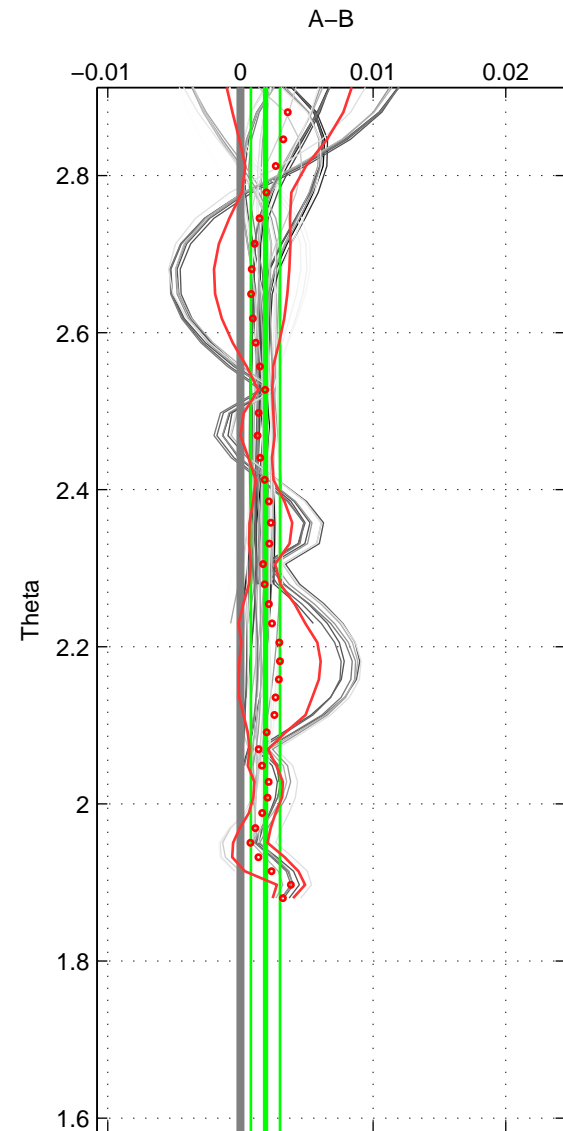

Cruise A (red). Date: Dec 2007 Cruisename: 614-49NZ20071122  
 Cruise B (blue). Date: May 2009 Cruisename: 616-49NZ20090410

\*\*\* "Favourite" values are means of spaces 1 2 3.

	Offset	O.StDev	Ratio	R.Stdev	Rating
SIGMA:	0.001	0.001	1.000	0.000	4
THETA:	0.002	0.001	1.000	0.000	4
DEPTH:	0.002	0.003	1.000	0.000	4
FAV.:	0.002	0.002	1.000	0.000	4

Profiles of A: 9  
 Profiles of B: 8  
 Diff profs: 48  
 WMoffset (A-B): 0.001064  
 WMoffset stdev: 0.0006982  
 WMratio (A/B): 1  
 WMratio stdev: 2.0165e-05

Quality (1-5): 4

Profiles of A: 9  
 Profiles of B: 8  
 Diff profs: 48  
 WMoffset (A-B): 0.0018911  
 WMoffset stdev: 0.0010992  
 WMratio (A/B): 1.0001  
 WMratio stdev: 3.1751e-05

Quality (1-5): 4

Profiles of A: 9  
 Profiles of B: 8  
 Diff profs: 48  
 WMoffset (A-B): 0.0020216  
 WMoffset stdev: 0.0027781  
 WMratio (A/B): 1.0001  
 WMratio stdev: 8.0198e-05

Quality (1-5): 4