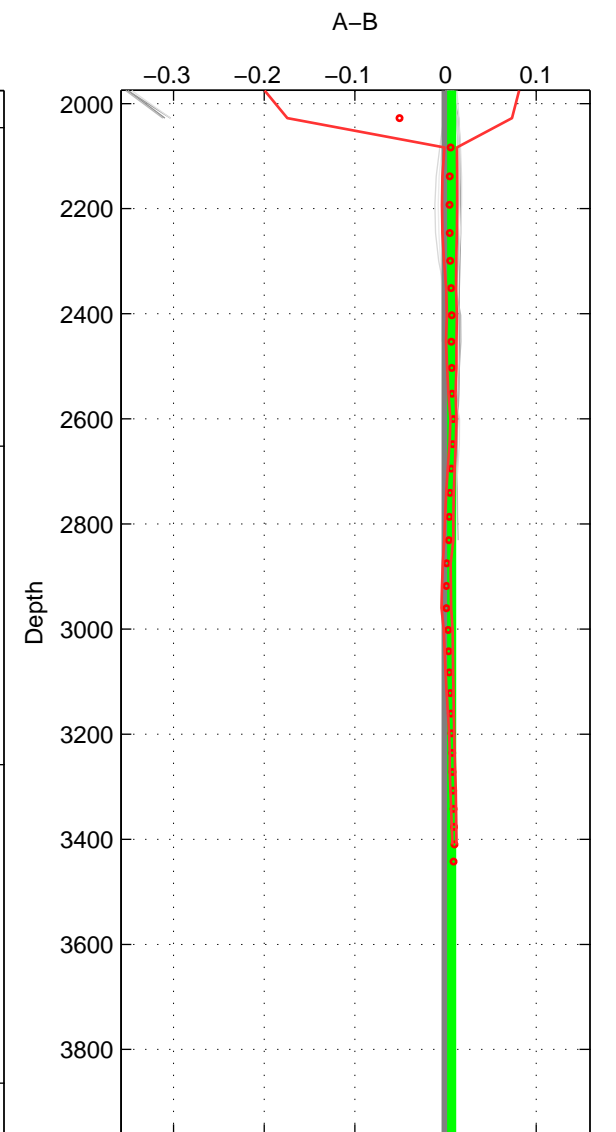

Cruise A (red). Date: May 1983 Cruisename: 240-32OC19830501

Cruise B (blue). Date: Sep 1995 Cruisename: 269-35LU19950909

\*\*\* "Favourite" values are means of spaces 1 2 3.

	Offset	O.StDev	Ratio	R.Stdev	Rating
SIGMA:	0.004	0.003	1.000	0.000	4
THETA:	0.003	0.002	1.000	0.000	4
DEPTH:	0.007	0.004	1.000	0.000	4
FAV.:	0.005	0.003	1.000	0.000	4

Profiles of A: 4  
 Profiles of B: 5  
 Diff profs : 18  
 WMoffset (A-B): 0.0044213  
 WMoffset stdev: 0.0025107  
 WMratio (A/B): 1.0001  
 WMratio stdev: 7.1852e-05

Quality (1-5): 4

Profiles of A: 4  
 Profiles of B: 5  
 Diff profs : 18  
 WMoffset (A-B): 0.0033121  
 WMoffset stdev: 0.0017333  
 WMratio (A/B): 1.0001  
 WMratio stdev: 4.9626e-05

Quality (1-5): 4

Profiles of A: 5  
 Profiles of B: 5  
 Diff profs : 22  
 WMoffset (A-B): 0.0066884  
 WMoffset stdev: 0.0036442  
 WMratio (A/B): 1.0002  
 WMratio stdev: 0.00010437

Quality (1-5): 4