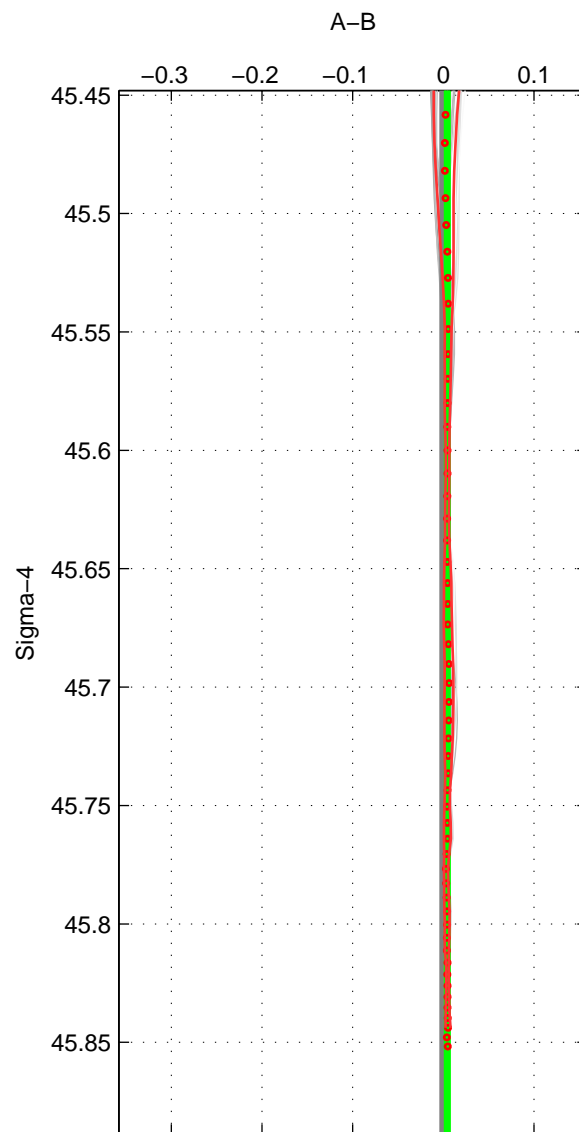

Cruise A (red). Date: May 1983 Cruisename: 240-32OC19830501

Cruise B (blue). Date: Sep 1995 Cruisename: 269-35LU19950909

\*\*\* "Favourite" values are means of spaces 1 2 3.

	Offset	O.StDev	Ratio	R.Stdev	Rating
SIGMA:	0.004	0.003	1.000	0.000	4
THETA:	0.003	0.002	1.000	0.000	4
DEPTH:	0.007	0.004	1.000	0.000	4
FAV.:	0.005	0.003	1.000	0.000	4

Profiles of A: 4  
 Profiles of B: 5  
 Diff profs : 18  
 WMoffset (A-B): 0.0044213  
 WMoffset stdev: 0.0025107  
 WMratio (A/B): 1.0001  
 WMratio stdev: 7.1852e-05

Quality (1-5): 4

Profiles of A: 4  
 Profiles of B: 5  
 Diff profs : 18  
 WMoffset (A-B): 0.0033121  
 WMoffset stdev: 0.0017333  
 WMratio (A/B): 1.0001  
 WMratio stdev: 4.9626e-05

Quality (1-5): 4

Profiles of A: 5  
 Profiles of B: 5  
 Diff profs : 22  
 WMoffset (A-B): 0.0066884  
 WMoffset stdev: 0.0036442  
 WMratio (A/B): 1.0002  
 WMratio stdev: 0.00010437

Quality (1-5): 4