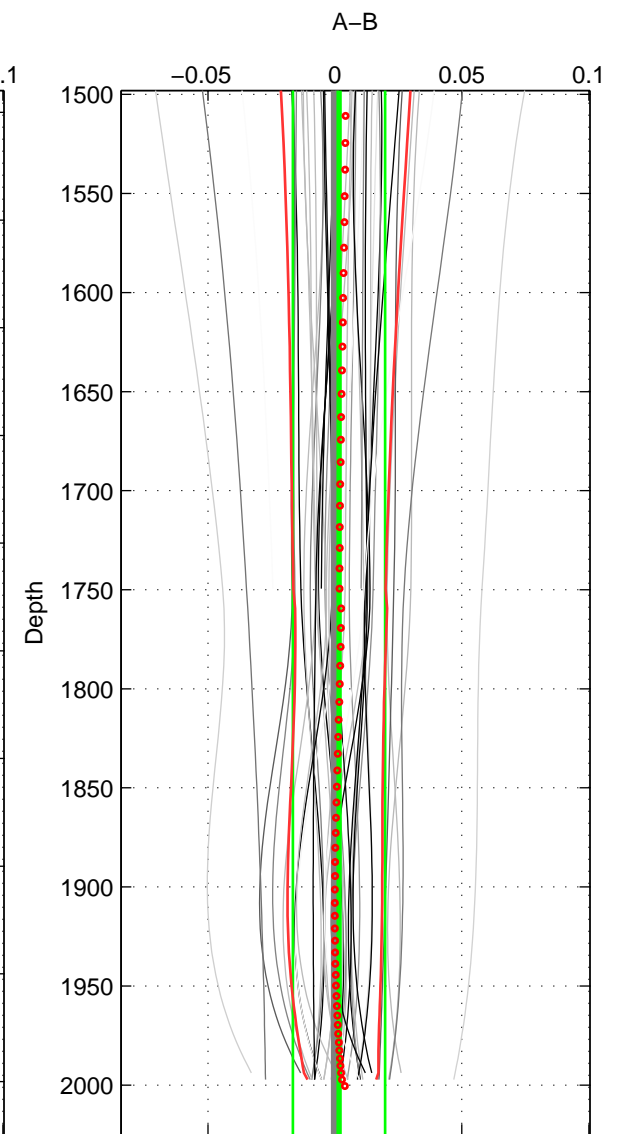

Cruise A (red). Date: Jul 2004 Cruisename: 666-49UF20040616

Cruise B (blue). Date: Jul 2002 Cruisename: 697-49UP20020620

\*\*\* "Favourite" values are means of spaces 1 2 3.

	Offset	O.StDev	Ratio	R.Stdev	Rating
SIGMA:	0.001	0.005	1.000	0.000	4
THETA:	0.002	0.005	1.000	0.000	4
DEPTH:	0.002	0.018	1.000	0.001	4
FAV.:	0.002	0.009	1.000	0.000	4

Profiles of A: 12  
 Profiles of B: 11  
 Diff profs : 39  
 WMoffset (A-B): 0.0012831  
 WMoffset stdev: 0.0047468  
 WMratio (A/B): 1  
 WMratio stdev: 0.00013733

Quality (1-5): 4

Profiles of A: 12  
 Profiles of B: 11  
 Diff profs : 39  
 WMoffset (A-B): 0.0019003  
 WMoffset stdev: 0.0053722  
 WMratio (A/B): 1.0001  
 WMratio stdev: 0.00015532

Quality (1-5): 4

Profiles of A: 12  
 Profiles of B: 11  
 Diff profs : 39  
 WMoffset (A-B): 0.0015953  
 WMoffset stdev: 0.018179  
 WMratio (A/B): 1  
 WMratio stdev: 0.00052606

Quality (1-5): 4