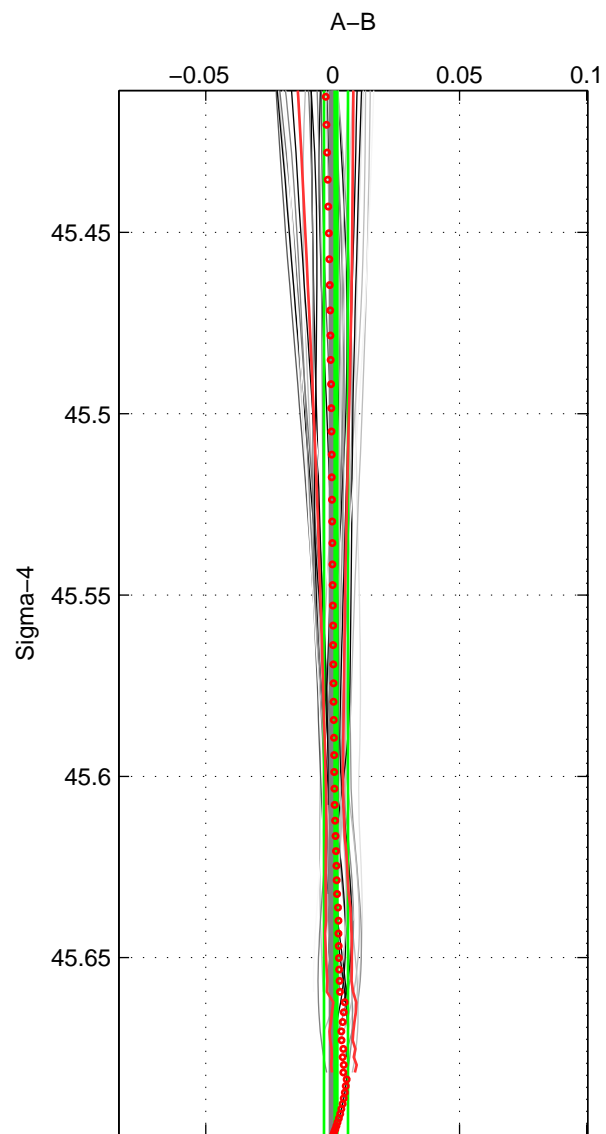

Cruise A (red). Date: Jul 2004 Cruisename: 666-49UF20040616

Cruise B (blue). Date: Jul 2002 Cruisename: 697-49UP20020620

\*\*\* "Favourite" values are means of spaces 1 2 3.

	Offset	O.StDev	Ratio	R.Stdev	Rating
SIGMA:	0.001	0.005	1.000	0.000	4
THETA:	0.002	0.005	1.000	0.000	4
DEPTH:	0.002	0.018	1.000	0.001	4
FAV.:	0.002	0.009	1.000	0.000	4

Profiles of A: 12  
 Profiles of B: 11  
 Diff profs : 39  
 WMoffset (A-B): 0.0012831  
 WMoffset stdev: 0.0047468  
 WMratio (A/B): 1  
 WMratio stdev: 0.00013733

Quality (1-5): 4

Profiles of A: 12  
 Profiles of B: 11  
 Diff profs : 39  
 WMoffset (A-B): 0.0019003  
 WMoffset stdev: 0.0053722  
 WMratio (A/B): 1.0001  
 WMratio stdev: 0.00015532

Quality (1-5): 4

Profiles of A: 12  
 Profiles of B: 11  
 Diff profs : 39  
 WMoffset (A-B): 0.0015953  
 WMoffset stdev: 0.018179  
 WMratio (A/B): 1  
 WMratio stdev: 0.00052606

Quality (1-5): 4