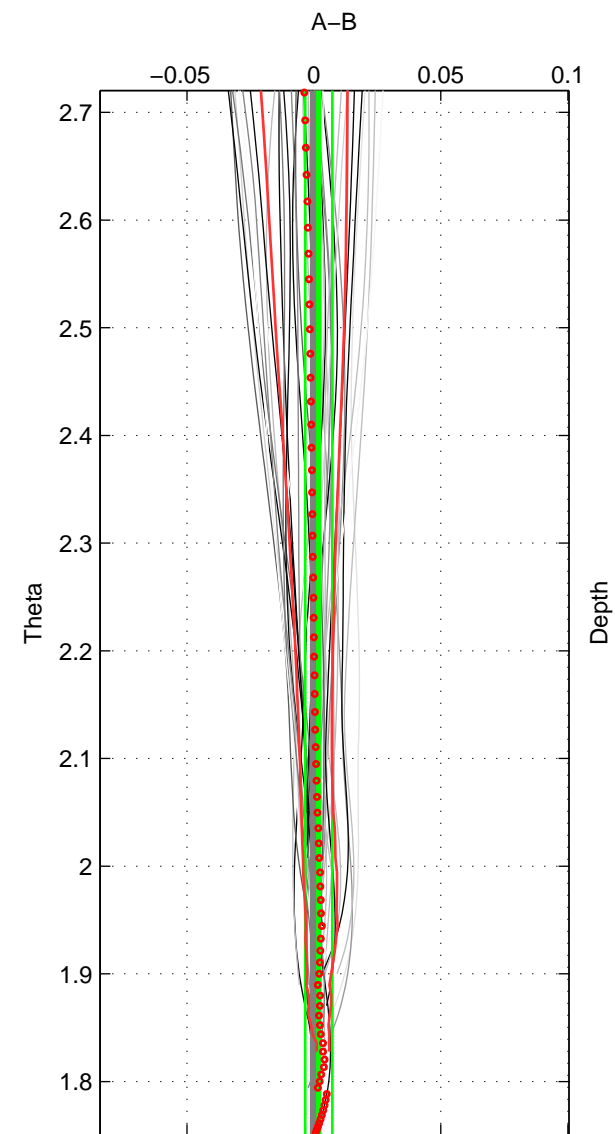

Cruise A (red). Date: Jul 2004 Cruisename: 666-49UF20040616

Cruise B (blue). Date: Jul 2002 Cruisename: 697-49UP20020620

\*\*\* "Favourite" values are means of spaces 1 2 3.

	Offset	O.StDev	Ratio	R.Stdev	Rating
SIGMA:	0.001	0.005	1.000	0.000	4
THETA:	0.002	0.005	1.000	0.000	4
DEPTH:	0.002	0.018	1.000	0.001	4
FAV.:	0.002	0.009	1.000	0.000	4

Profiles of A: 12  
 Profiles of B: 11  
 Diff profs : 39  
 WMoffset (A-B): 0.0012831  
 WMoffset stdev: 0.0047468  
 WMratio (A/B): 1  
 WMratio stdev: 0.00013733

Quality (1-5): 4

Profiles of A: 12  
 Profiles of B: 11  
 Diff profs : 39  
 WMoffset (A-B): 0.0019003  
 WMoffset stdev: 0.0053722  
 WMratio (A/B): 1.0001  
 WMratio stdev: 0.00015532

Quality (1-5): 4

Profiles of A: 12  
 Profiles of B: 11  
 Diff profs : 39  
 WMoffset (A-B): 0.0015953  
 WMoffset stdev: 0.018179  
 WMratio (A/B): 1  
 WMratio stdev: 0.00052606

Quality (1-5): 4