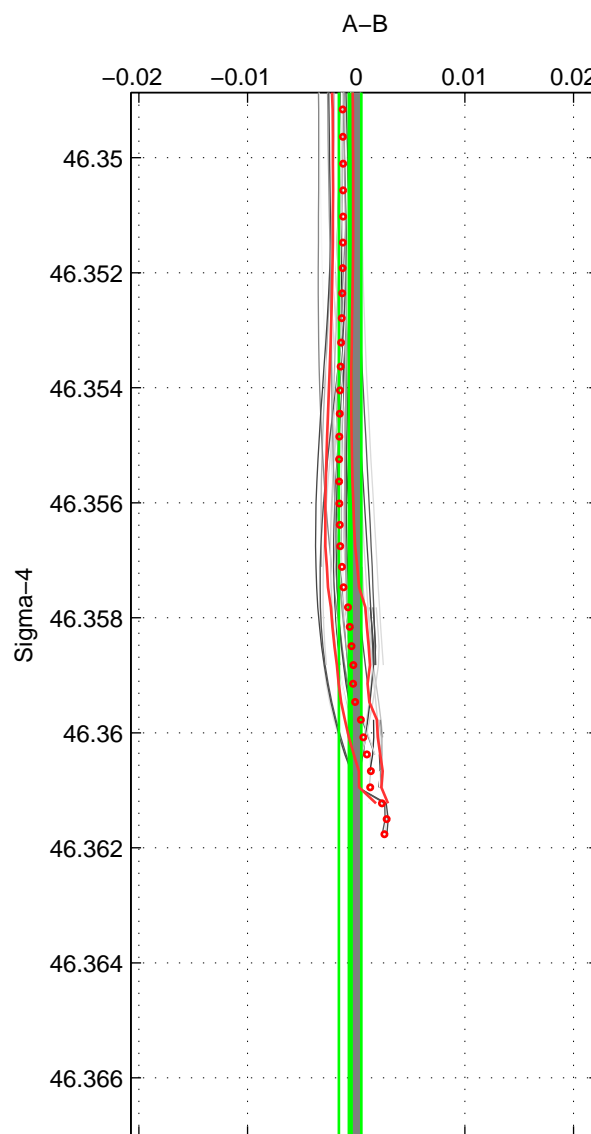

Cruise A (red). Date: Aug 2005 Cruisename: 41-18SN20050729
 Cruise B (blue). Date: Sep 2005 Cruisename: 110-77DN20050819

*** "Favourite" values are means of spaces 1 2 3.

	Offset	O.StDev	Ratio	R.Stdev	Rating
SIGMA:	-0.001	0.001	1.000	0.000	5
THETA:	-0.003	0.002	1.000	0.000	5
DEPTH:	-0.005	0.001	1.000	0.000	5
FAV. :	-0.003	0.001	1.000	0.000	5

Profiles of A: 13
 Profiles of B: 10
 Diff profs : 44
 WMoffset (A-B): -0.00057137
 WMoffset stdev: 0.0010367
 WMratio (A/B): 0.99998
 WMratio stdev: 2.9664e-05

Quality (1-5): 5

Profiles of A: 14
 Profiles of B: 9
 Diff profs : 42
 WMoffset (A-B): -0.0033442
 WMoffset stdev: 0.0018953
 WMratio (A/B): 0.9999
 WMratio stdev: 5.422e-05

Quality (1-5): 5

Profiles of A: 13
 Profiles of B: 10
 Diff profs : 43
 WMoffset (A-B): -0.0047924
 WMoffset stdev: 0.0011222
 WMratio (A/B): 0.99986
 WMratio stdev: 3.2096e-05

Quality (1-5): 5