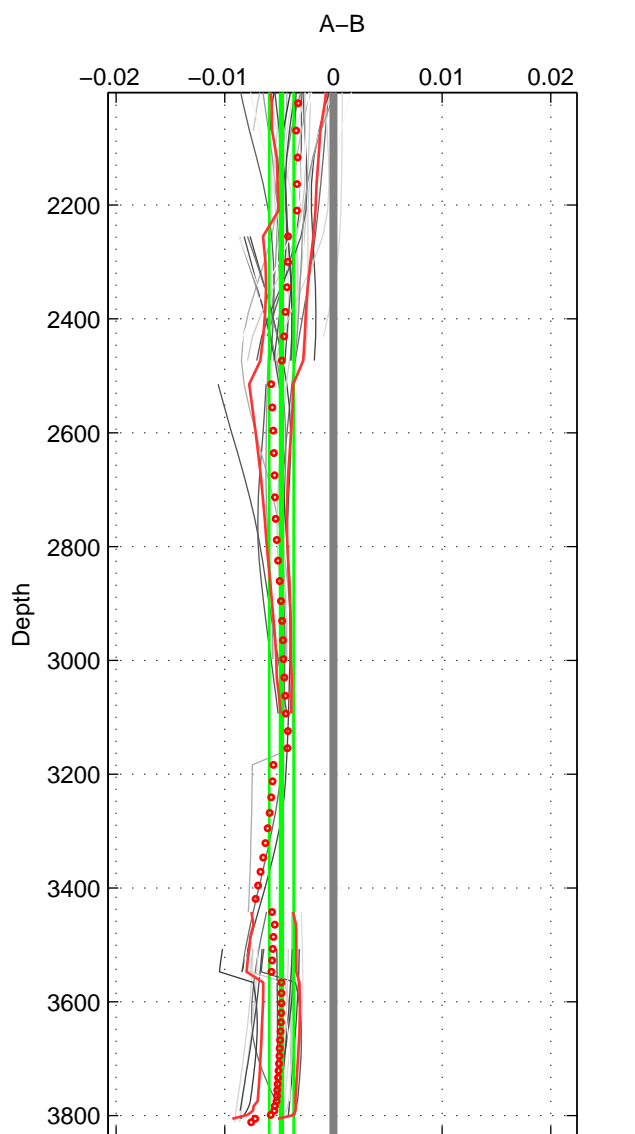

Cruise A (red). Date: Aug 2005 Cruisename: 41-18SN20050729
 Cruise B (blue). Date: Sep 2005 Cruisename: 110-77DN20050819

*** "Favourite" values are means of spaces 1 2 3.

	Offset	O.StDev	Ratio	R.Stdev	Rating
SIGMA:	-0.001	0.001	1.000	0.000	5
THETA:	-0.003	0.002	1.000	0.000	5
DEPTH:	-0.005	0.001	1.000	0.000	5
FAV. :	-0.003	0.001	1.000	0.000	5

Profiles of A: 13
 Profiles of B: 10
 Diff profs : 44
 WMoffset (A-B): -0.00057137
 WMoffset stdev: 0.0010367
 WMratio (A/B): 0.99998
 WMratio stdev: 2.9664e-05

Quality (1-5): 5

Profiles of A: 14
 Profiles of B: 9
 Diff profs : 42
 WMoffset (A-B): -0.0033442
 WMoffset stdev: 0.0018953
 WMratio (A/B): 0.9999
 WMratio stdev: 5.422e-05

Quality (1-5): 5

Profiles of A: 13
 Profiles of B: 10
 Diff profs : 43
 WMoffset (A-B): -0.0047924
 WMoffset stdev: 0.0011222
 WMratio (A/B): 0.99986
 WMratio stdev: 3.2096e-05

Quality (1-5): 5