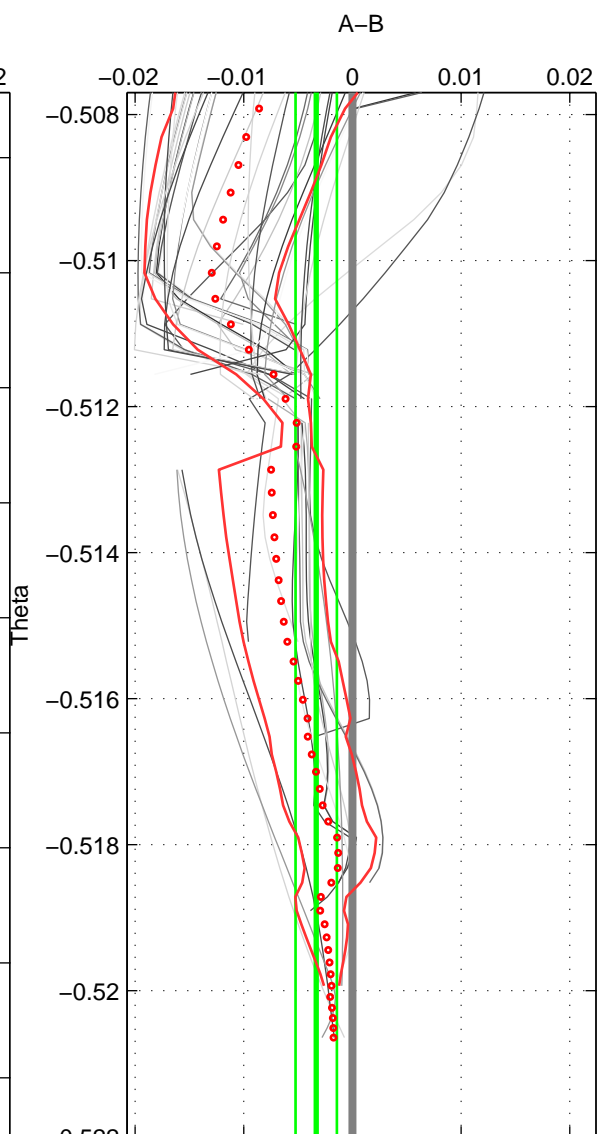

Cruise A (red). Date: Aug 2005 Cruisename: 41-18SN20050729
 Cruise B (blue). Date: Sep 2005 Cruisename: 110-77DN20050819

*** "Favourite" values are means of spaces 1 2 3.

	Offset	O.StDev	Ratio	R.Stdev	Rating
SIGMA:	-0.001	0.001	1.000	0.000	5
THETA:	-0.003	0.002	1.000	0.000	5
DEPTH:	-0.005	0.001	1.000	0.000	5
FAV. :	-0.003	0.001	1.000	0.000	5

Profiles of A: 13
 Profiles of B: 10
 Diff profs : 44
 WMoffset (A-B): -0.00057137
 WMoffset stdev: 0.0010367
 WMratio (A/B): 0.99998
 WMratio stdev: 2.9664e-05

Quality (1-5): 5

Profiles of A: 14
 Profiles of B: 9
 Diff profs : 42
 WMoffset (A-B): -0.0033442
 WMoffset stdev: 0.0018953
 WMratio (A/B): 0.9999
 WMratio stdev: 5.422e-05

Quality (1-5): 5

Profiles of A: 13
 Profiles of B: 10
 Diff profs : 43
 WMoffset (A-B): -0.0047924
 WMoffset stdev: 0.0011222
 WMratio (A/B): 0.99986
 WMratio stdev: 3.2096e-05

Quality (1-5): 5