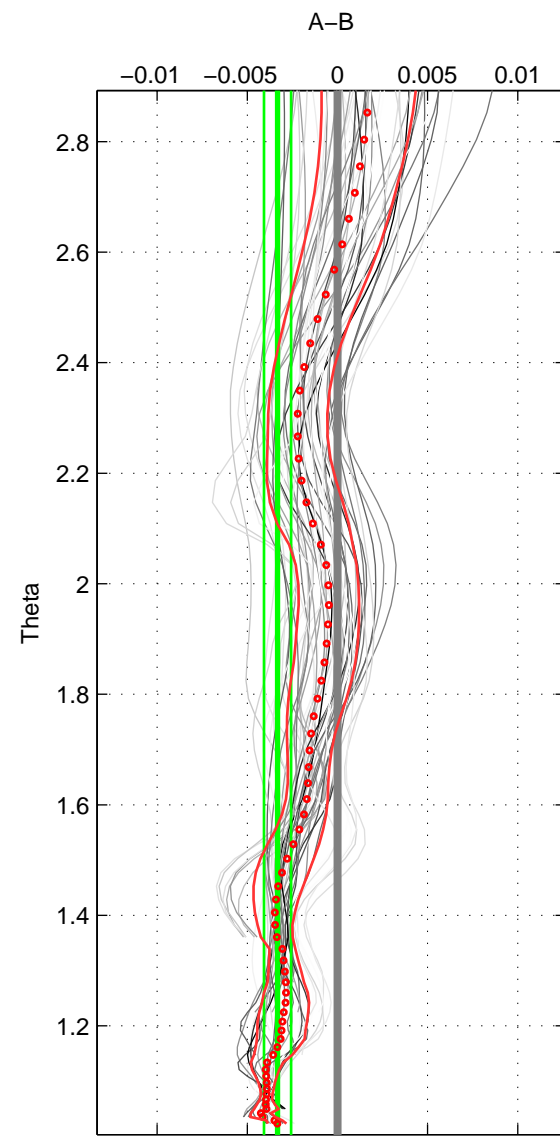

Cruise A (red). Date: Mar 1989 Cruisename: 507-32MW19890206

Cruise B (blue). Date: Jun 2005 Cruisename: 605-49NZ20050525

\*\*\* "Favourite" values are means of spaces 1 2 3.

	Offset	O.StDev	Ratio	R.Stdev	Rating
SIGMA:	-0.002	0.000	1.000	0.000	5
THETA:	-0.003	0.001	1.000	0.000	5
DEPTH:	-0.004	0.001	1.000	0.000	5
FAV.:	-0.003	0.001	1.000	0.000	5

Profiles of A: 7  
 Profiles of B: 8  
 Diff profs: 46  
 WMoffset (A-B): -0.0024633  
 WMoffset stdev: 0.00038245  
 WMratio (A/B): 0.99993  
 WMratio stdev: 1.1021e-05

Quality (1-5): 5

Profiles of A: 7  
 Profiles of B: 8  
 Diff profs: 46  
 WMoffset (A-B): -0.0033174  
 WMoffset stdev: 0.00075316  
 WMratio (A/B): 0.9999  
 WMratio stdev: 2.1708e-05

Quality (1-5): 5

Profiles of A: 7  
 Profiles of B: 8  
 Diff profs: 46  
 WMoffset (A-B): -0.0040669  
 WMoffset stdev: 0.0010645  
 WMratio (A/B): 0.99988  
 WMratio stdev: 3.0684e-05

Quality (1-5): 5