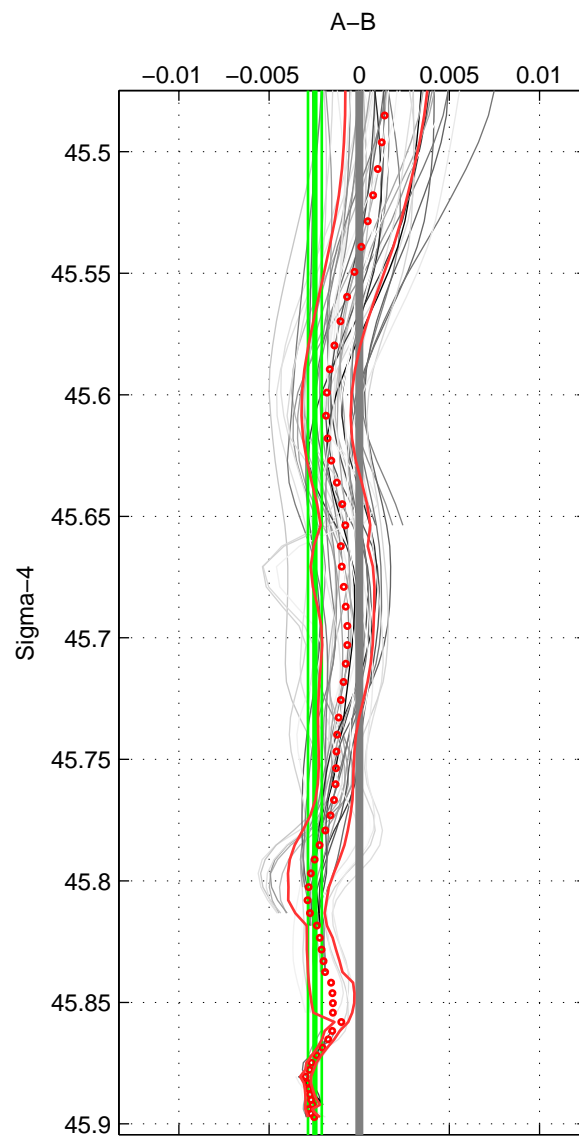

Cruise A (red). Date: Mar 1989 Cruisename: 507-32MW19890206

Cruise B (blue). Date: Jun 2005 Cruisename: 605-49NZ20050525

\*\*\* "Favourite" values are means of spaces 1 2 3.

	Offset	O.StDev	Ratio	R.Stdev	Rating
SIGMA:	-0.002	0.000	1.000	0.000	5
THETA:	-0.003	0.001	1.000	0.000	5
DEPTH:	-0.004	0.001	1.000	0.000	5
FAV.:	-0.003	0.001	1.000	0.000	5

Profiles of A: 7  
 Profiles of B: 8  
 Diff profs: 46  
 WMoffset (A-B): -0.0024633  
 WMoffset stdev: 0.00038245  
 WMratio (A/B): 0.99993  
 WMratio stdev: 1.1021e-05

Quality (1-5): 5

Profiles of A: 7  
 Profiles of B: 8  
 Diff profs: 46  
 WMoffset (A-B): -0.0033174  
 WMoffset stdev: 0.00075316  
 WMratio (A/B): 0.9999  
 WMratio stdev: 2.1708e-05

Quality (1-5): 5

Profiles of A: 7  
 Profiles of B: 8  
 Diff profs: 46  
 WMoffset (A-B): -0.0040669  
 WMoffset stdev: 0.0010645  
 WMratio (A/B): 0.99988  
 WMratio stdev: 3.0684e-05

Quality (1-5): 5