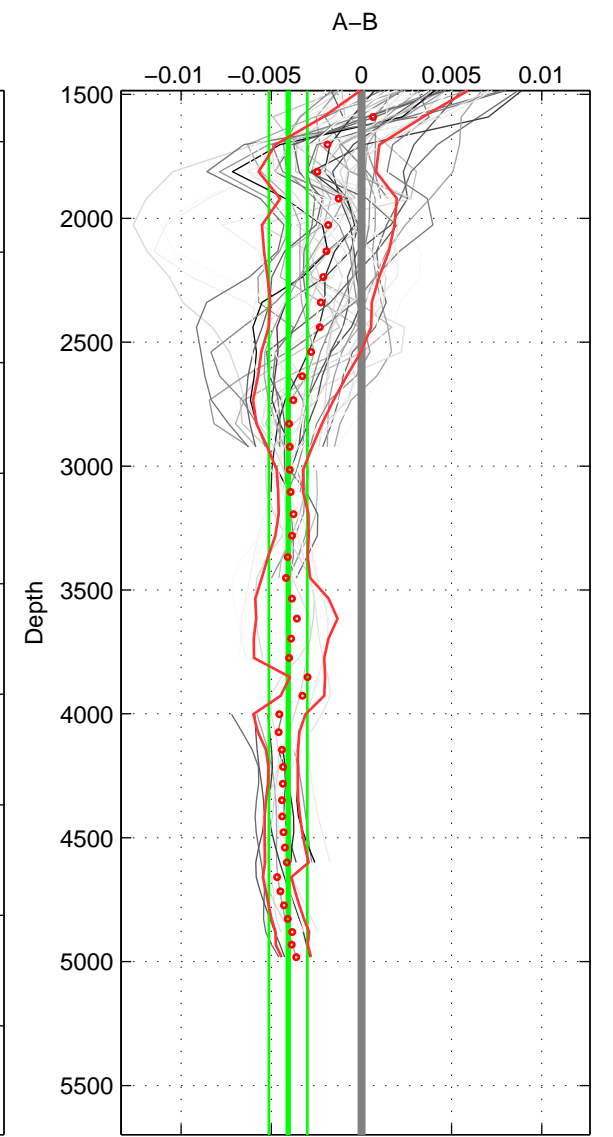

Cruise A (red). Date: Mar 1989 Cruisename: 507-32MW19890206

Cruise B (blue). Date: Jun 2005 Cruisename: 605-49NZ20050525

\*\*\* "Favourite" values are means of spaces 1 2 3.

	Offset	O.StDev	Ratio	R.Stdev	Rating
SIGMA:	-0.002	0.000	1.000	0.000	5
THETA:	-0.003	0.001	1.000	0.000	5
DEPTH:	-0.004	0.001	1.000	0.000	5
FAV.:	-0.003	0.001	1.000	0.000	5

Profiles of A: 7  
 Profiles of B: 8  
 Diff profs: 46  
 WMoffset (A-B): -0.0024633  
 WMoffset stdev: 0.00038245  
 WMratio (A/B): 0.99993  
 WMratio stdev: 1.1021e-05

Quality (1-5): 5

Profiles of A: 7  
 Profiles of B: 8  
 Diff profs: 46  
 WMoffset (A-B): -0.0033174  
 WMoffset stdev: 0.00075316  
 WMratio (A/B): 0.9999  
 WMratio stdev: 2.1708e-05

Quality (1-5): 5

Profiles of A: 7  
 Profiles of B: 8  
 Diff profs: 46  
 WMoffset (A-B): -0.0040669  
 WMoffset stdev: 0.0010645  
 WMratio (A/B): 0.99988  
 WMratio stdev: 3.0684e-05

Quality (1-5): 5