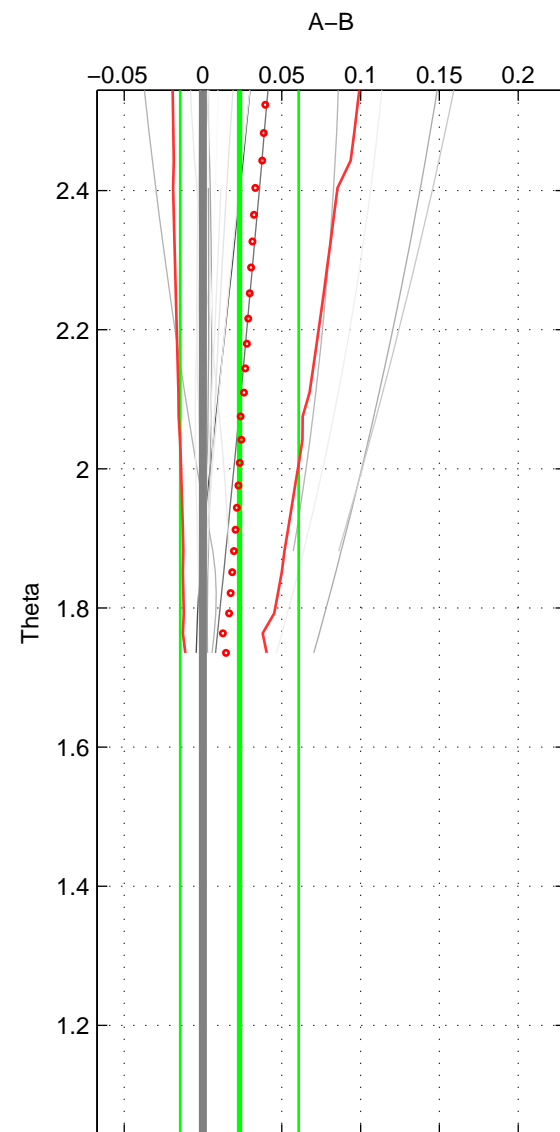

Cruise A (red). Date: Jul 2005 Cruisename: 518-33RR20050617
 Cruise B (blue). Date: May 2000 Cruisename: 689-49UP20000420

*** "Favourite" values are those of space 2.

	Offset	O.StDev	Ratio	R.Stdev	Rating
SIGMA:	0.001	0.002	1.000	0.000	4
THETA:	0.023	0.038	1.001	0.001	5
DEPTH:	0.013	0.007	1.000	0.000	3
FAV.:	0.023	0.038	1.001	0.001	5

Profiles of A: 11
 Profiles of B: 3
 Diff profs: 10
 WMoffset (A-B): 0.0013424
 WMoffset stdev: 0.0024093
 WMratio (A/B): 1
 WMratio stdev: 6.9682e-05

Quality (1-5): 4

Profiles of A: 16
 Profiles of B: 3
 Diff profs: 20
 WMoffset (A-B): 0.023154
 WMoffset stdev: 0.037586
 WMratio (A/B): 1.0007
 WMratio stdev: 0.0010872

Quality (1-5): 5

Profiles of A: 9
 Profiles of B: 3
 Diff profs: 8
 WMoffset (A-B): 0.013402
 WMoffset stdev: 0.0068643
 WMratio (A/B): 1.0004
 WMratio stdev: 0.00019937

Quality (1-5): 3

Please note that statistics are bad.