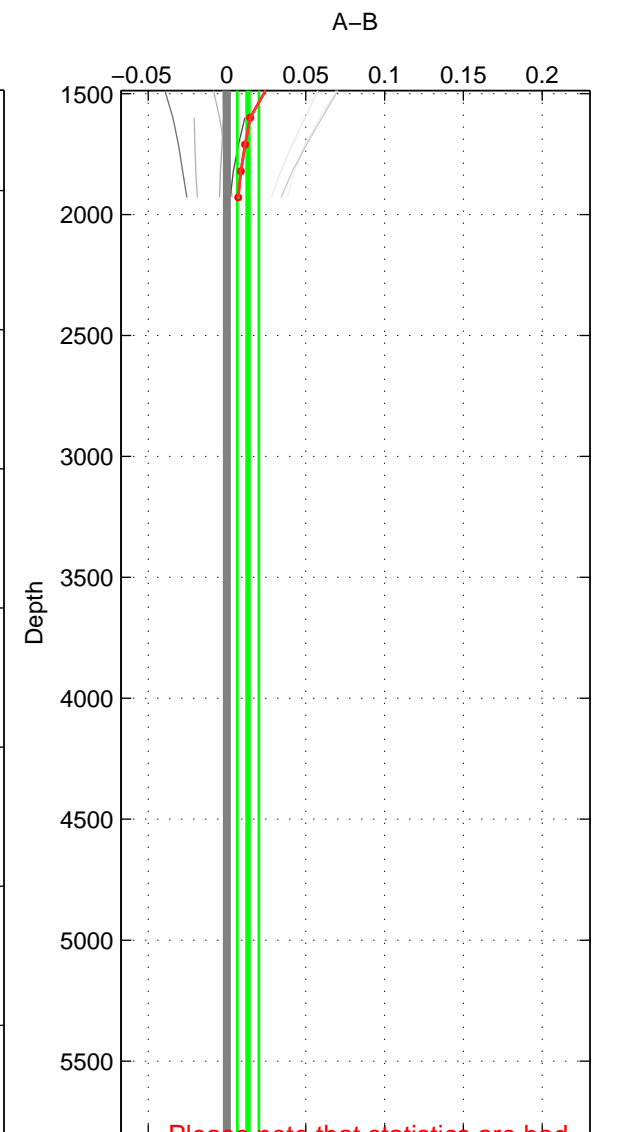

Cruise A (red). Date: Jul 2005 Cruisename: 518-33RR20050617
 Cruise B (blue). Date: May 2000 Cruisename: 689-49UP20000420

*** "Favourite" values are those of space 2.

	Offset	O.StDev	Ratio	R.Stdev	Rating
SIGMA:	0.001	0.002	1.000	0.000	4
THETA:	0.023	0.038	1.001	0.001	5
DEPTH:	0.013	0.007	1.000	0.000	3
FAV.:	0.023	0.038	1.001	0.001	5

Profiles of A: 11
 Profiles of B: 3
 Diff profs: 10
 WMoffset (A-B): 0.0013424
 WMoffset stdev: 0.0024093
 WMratio (A/B): 1
 WMratio stdev: 6.9682e-05

Quality (1-5): 4

Profiles of A: 16
 Profiles of B: 3
 Diff profs: 20
 WMoffset (A-B): 0.023154
 WMoffset stdev: 0.037586
 WMratio (A/B): 1.0007
 WMratio stdev: 0.0010872

Quality (1-5): 5

Profiles of A: 9
 Profiles of B: 3
 Diff profs: 8
 WMoffset (A-B): 0.013402
 WMoffset stdev: 0.0068643
 WMratio (A/B): 1.0004
 WMratio stdev: 0.00019937

Quality (1-5): 3

Please note that statistics are bad.