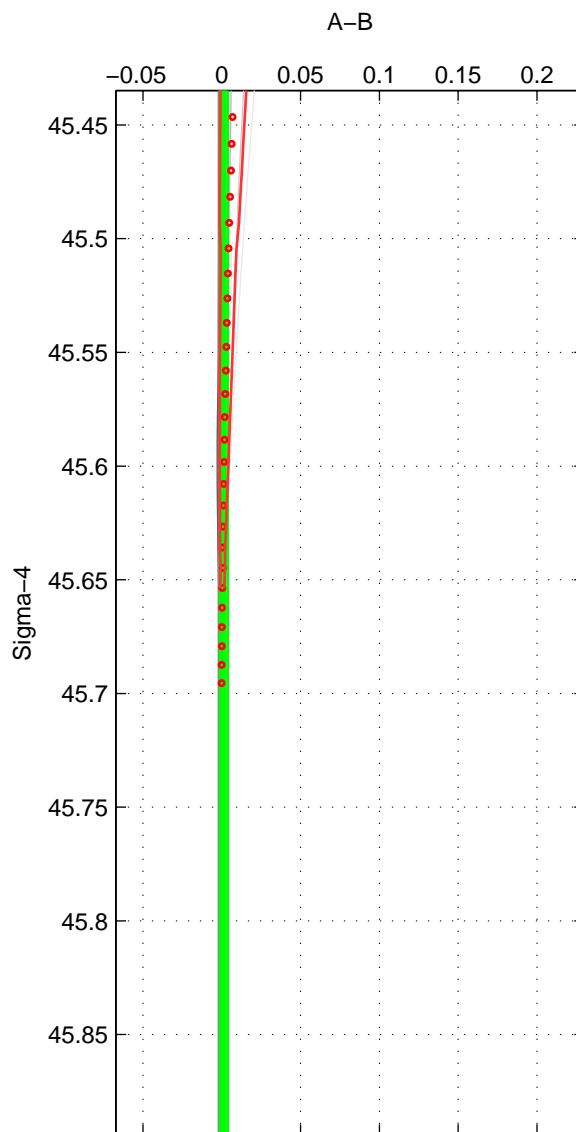

Cruise A (red). Date: Jul 2005 Cruisename: 518-33RR20050617
 Cruise B (blue). Date: May 2000 Cruisename: 689-49UP20000420

*** "Favourite" values are those of space 2.

	Offset	O.StDev	Ratio	R.Stdev	Rating
SIGMA:	0.001	0.002	1.000	0.000	4
THETA:	0.023	0.038	1.001	0.001	5
DEPTH:	0.013	0.007	1.000	0.000	3
FAV.:	0.023	0.038	1.001	0.001	5

Profiles of A: 11
 Profiles of B: 3
 Diff profs: 10
 WMoffset (A-B): 0.0013424
 WMoffset stdev: 0.0024093
 WMratio (A/B): 1
 WMratio stdev: 6.9682e-05

Quality (1-5): 4

Profiles of A: 16
 Profiles of B: 3
 Diff profs: 20
 WMoffset (A-B): 0.023154
 WMoffset stdev: 0.037586
 WMratio (A/B): 1.0007
 WMratio stdev: 0.0010872

Quality (1-5): 5

Profiles of A: 9
 Profiles of B: 3
 Diff profs: 8
 WMoffset (A-B): 0.013402
 WMoffset stdev: 0.0068643
 WMratio (A/B): 1.0004
 WMratio stdev: 0.00019937

Quality (1-5): 3

Please note that statistics are bad.