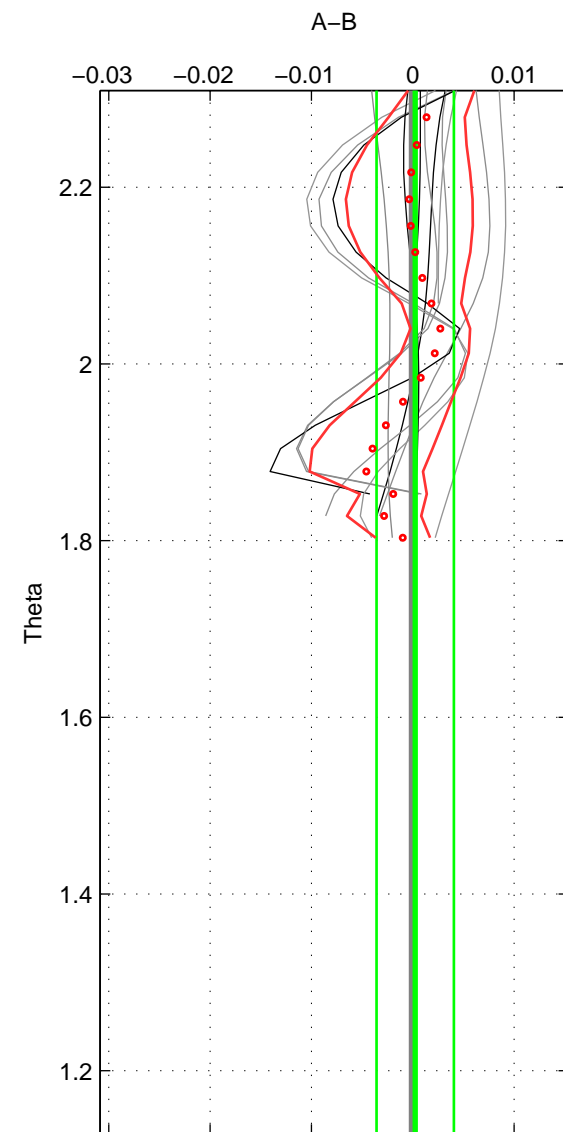

Cruise A (red). Date: Oct 1998 Cruisename: 686-49UP19980916

Cruise B (blue). Date: May 2003 Cruisename: 699-49UP20030425

*** "Favourite" values are means of spaces 1 2.

	Offset	O.StDev	Ratio	R.Stdev	Rating
SIGMA:	0.001	0.002	1.000	0.000	4
THETA:	0.000	0.004	1.000	0.000	4
DEPTH:	-0.009	0.001	1.000	0.000	3
FAV.:	0.001	0.003	1.000	0.000	4

Profiles of A: 5
 Profiles of B: 5
 Diff profs : 12
 WMoffset (A-B): 0.00097861
 WMoffset stdev: 0.0023042
 WMratio (A/B): 1
 WMratio stdev: 6.6755e-05

Quality (1-5): 4

Profiles of A: 5
 Profiles of B: 5
 Diff profs : 12
 WMoffset (A-B): 0.00024319
 WMoffset stdev: 0.0038249
 WMratio (A/B): 1
 WMratio stdev: 0.00011071

Quality (1-5): 4

Profiles of A: 5
 Profiles of B: 5
 Diff profs : 12
 WMoffset (A-B): -0.0085349
 WMoffset stdev: 0.0012426
 WMratio (A/B): 0.99975
 WMratio stdev: 3.6103e-05

Quality (1-5): 3