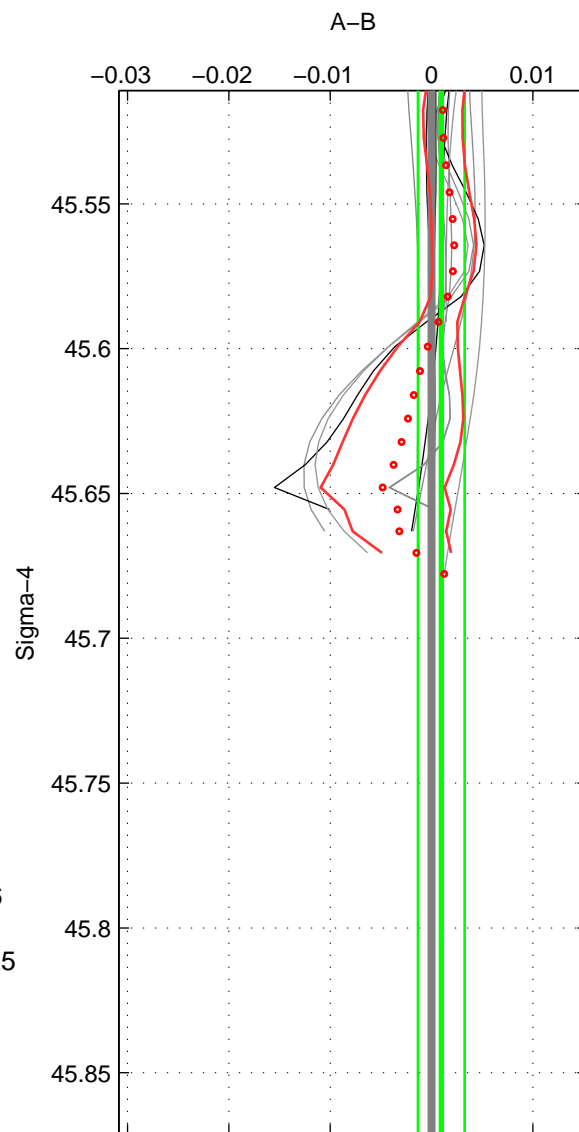

Cruise A (red). Date: Oct 1998 Cruisename: 686-49UP19980916

Cruise B (blue). Date: May 2003 Cruisename: 699-49UP20030425

*** "Favourite" values are means of spaces 1 2.

	Offset	O.StDev	Ratio	R.Stdev	Rating
SIGMA:	0.001	0.002	1.000	0.000	4
THETA:	0.000	0.004	1.000	0.000	4
DEPTH:	-0.009	0.001	1.000	0.000	3
FAV.:	0.001	0.003	1.000	0.000	4

Profiles of A: 5
 Profiles of B: 5
 Diff profs : 12
 WMoffset (A-B): 0.00097861
 WMoffset stdev: 0.0023042
 WMratio (A/B): 1
 WMratio stdev: 6.6755e-05

Quality (1-5): 4

Profiles of A: 5
 Profiles of B: 5
 Diff profs : 12
 WMoffset (A-B): 0.00024319
 WMoffset stdev: 0.0038249
 WMratio (A/B): 1
 WMratio stdev: 0.00011071

Quality (1-5): 4

Profiles of A: 5
 Profiles of B: 5
 Diff profs : 12
 WMoffset (A-B): -0.0085349
 WMoffset stdev: 0.0012426
 WMratio (A/B): 0.99975
 WMratio stdev: 3.6103e-05

Quality (1-5): 3