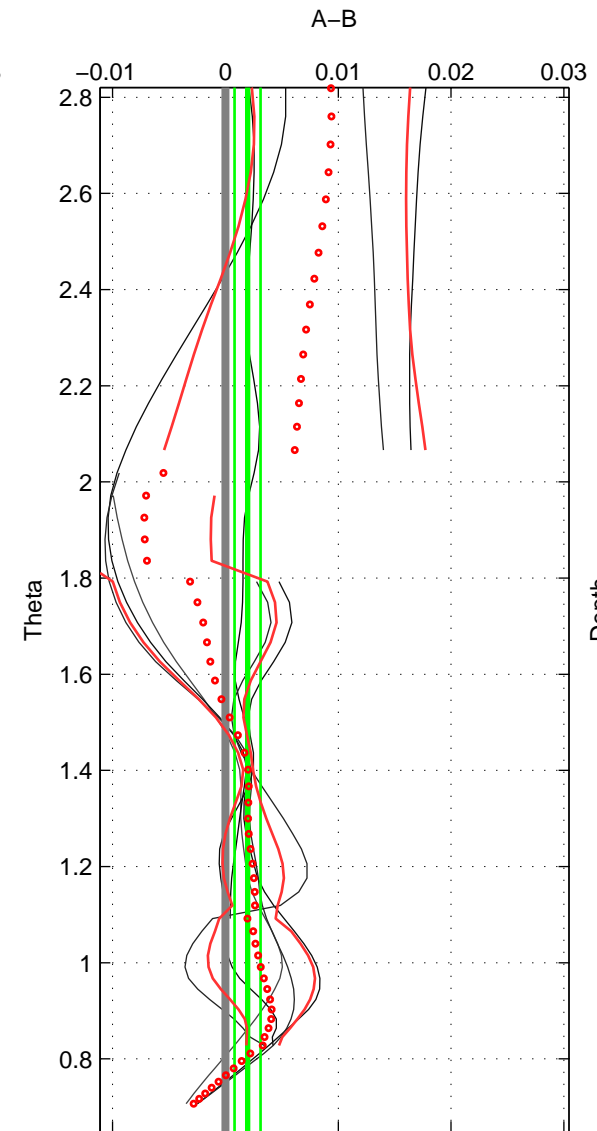

Cruise A (red). Date: Mar 1990 Cruisename: 506-32MB19900222  
 Cruise B (blue). Date: Apr 1992 Cruisename: 512-33MW19920227

\*\*\* "Favourite" values are means of spaces 1 2 3.

	Offset	O.StDev	Ratio	R.Stdev	Rating
SIGMA:	0.001	0.000	1.000	0.000	4
THETA:	0.002	0.001	1.000	0.000	4
DEPTH:	0.001	0.001	1.000	0.000	4
FAV. :	0.001	0.001	1.000	0.000	4

Profiles of A: 6  
 Profiles of B: 4  
 Diff profs : 7  
 WMoffset (A-B): 0.0013453  
 WMoffset stdev: 0.00046246  
 WMratio (A/B): 1  
 WMratio stdev: 1.3335e-05

Quality (1-5): 4

Profiles of A: 6  
 Profiles of B: 4  
 Diff profs : 8  
 WMoffset (A-B): 0.0019618  
 WMoffset stdev: 0.0011519  
 WMratio (A/B): 1.0001  
 WMratio stdev: 3.3218e-05

Quality (1-5): 4

Profiles of A: 6  
 Profiles of B: 4  
 Diff profs : 6  
 WMoffset (A-B): 0.00084782  
 WMoffset stdev: 0.00050144  
 WMratio (A/B): 1  
 WMratio stdev: 1.446e-05

Quality (1-5): 4