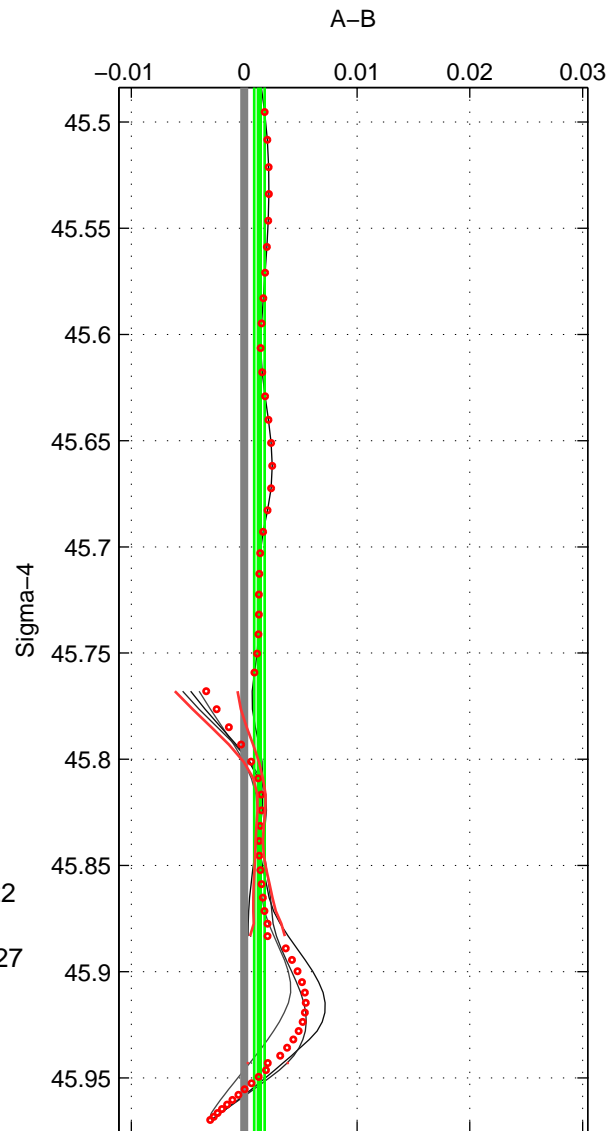

Cruise A (red). Date: Mar 1990 Cruisename: 506-32MB19900222  
 Cruise B (blue). Date: Apr 1992 Cruisename: 512-33MW19920227

\*\*\* "Favourite" values are means of spaces 1 2 3.

	Offset	O.StDev	Ratio	R.Stdev	Rating
SIGMA:	0.001	0.000	1.000	0.000	4
THETA:	0.002	0.001	1.000	0.000	4
DEPTH:	0.001	0.001	1.000	0.000	4
FAV. :	0.001	0.001	1.000	0.000	4

Profiles of A: 6  
 Profiles of B: 4  
 Diff profs : 7  
 WMoffset (A-B): 0.0013453  
 WMoffset stdev: 0.00046246  
 WMratio (A/B): 1  
 WMratio stdev: 1.3335e-05

Quality (1-5): 4

Profiles of A: 6  
 Profiles of B: 4  
 Diff profs : 8  
 WMoffset (A-B): 0.0019618  
 WMoffset stdev: 0.0011519  
 WMratio (A/B): 1.0001  
 WMratio stdev: 3.3218e-05

Quality (1-5): 4

Profiles of A: 6  
 Profiles of B: 4  
 Diff profs : 6  
 WMoffset (A-B): 0.00084782  
 WMoffset stdev: 0.00050144  
 WMratio (A/B): 1  
 WMratio stdev: 1.446e-05

Quality (1-5): 4