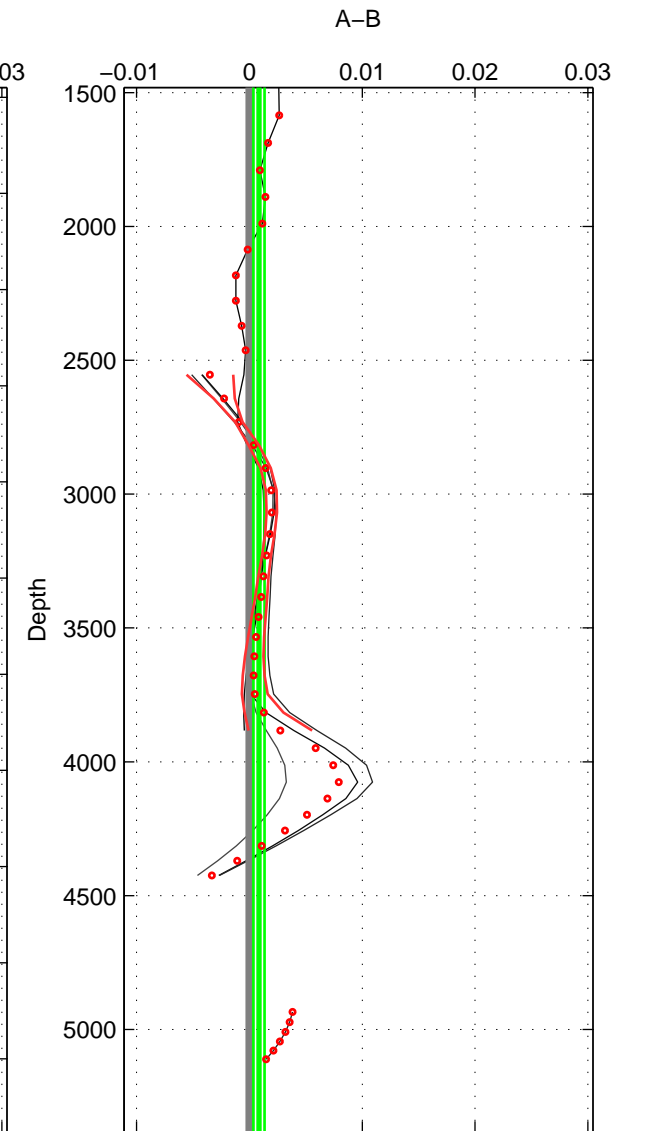

Cruise A (red). Date: Mar 1990 Cruisename: 506-32MB19900222  
 Cruise B (blue). Date: Apr 1992 Cruisename: 512-33MW19920227

\*\*\* "Favourite" values are means of spaces 1 2 3.

	Offset	O.StDev	Ratio	R.Stdev	Rating
SIGMA:	0.001	0.000	1.000	0.000	4
THETA:	0.002	0.001	1.000	0.000	4
DEPTH:	0.001	0.001	1.000	0.000	4
FAV. :	0.001	0.001	1.000	0.000	4

Profiles of A: 6  
 Profiles of B: 4  
 Diff profs : 7  
 WMoffset (A-B): 0.0013453  
 WMoffset stdev: 0.00046246  
 WMratio (A/B): 1  
 WMratio stdev: 1.3335e-05

Quality (1-5): 4

Profiles of A: 6  
 Profiles of B: 4  
 Diff profs : 8  
 WMoffset (A-B): 0.0019618  
 WMoffset stdev: 0.0011519  
 WMratio (A/B): 1.0001  
 WMratio stdev: 3.3218e-05

Quality (1-5): 4

Profiles of A: 6  
 Profiles of B: 4  
 Diff profs : 6  
 WMoffset (A-B): 0.00084782  
 WMoffset stdev: 0.00050144  
 WMratio (A/B): 1  
 WMratio stdev: 1.446e-05

Quality (1-5): 4