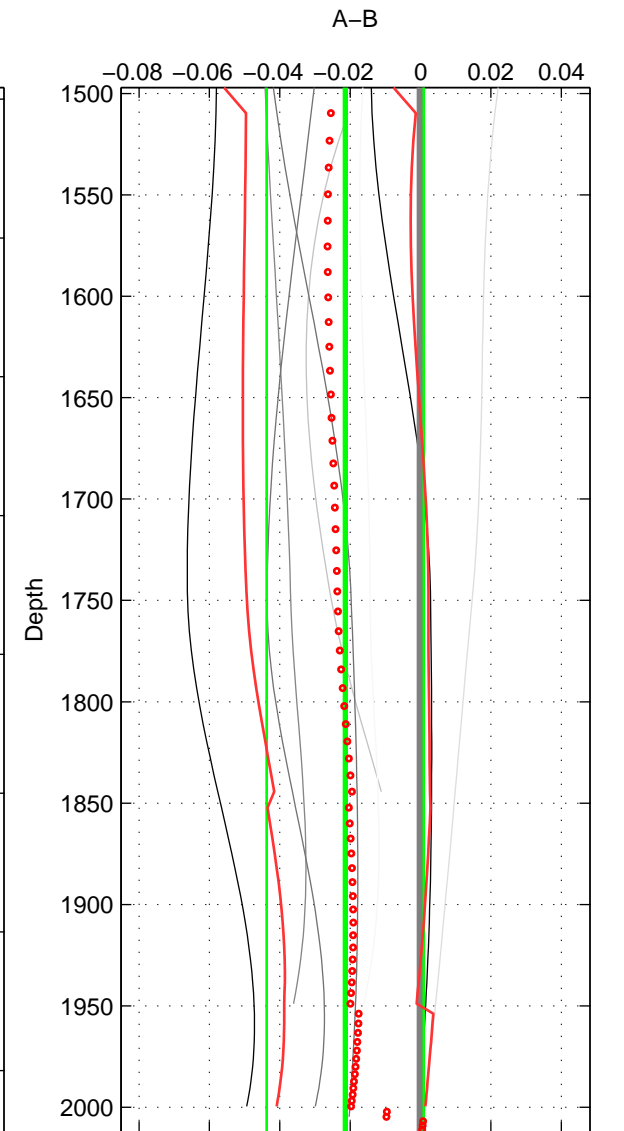

Cruise A (red). Date: Feb 2002 Cruisename: 657-49UF20020117  
 Cruise B (blue). Date: May 1999 Cruisename: 687-49UP19990419

\*\*\* "Favourite" values are means of spaces 1 2 3.

	Offset	O.StDev	Ratio	R.Stdev	Rating
SIGMA:	-0.002	0.004	1.000	0.000	2
THETA:	-0.003	0.006	1.000	0.000	2
DEPTH:	-0.021	0.022	0.999	0.001	2
FAV. :	-0.009	0.011	1.000	0.000	2

Profiles of A: 3  
 Profiles of B: 5  
 Diff profs : 11  
 WMoffset (A-B): -0.0017311  
 WMoffset stdev: 0.0041503  
 WMratio (A/B): 0.99995  
 WMratio stdev: 0.00012013

Quality (1-5): 2

Profiles of A: 3  
 Profiles of B: 5  
 Diff profs : 11  
 WMoffset (A-B): -0.0029948  
 WMoffset stdev: 0.0056485  
 WMratio (A/B): 0.99991  
 WMratio stdev: 0.00016343

Quality (1-5): 2

Profiles of A: 3  
 Profiles of B: 5  
 Diff profs : 11  
 WMoffset (A-B): -0.021411  
 WMoffset stdev: 0.022308  
 WMratio (A/B): 0.99938  
 WMratio stdev: 0.00064507

Quality (1-5): 2