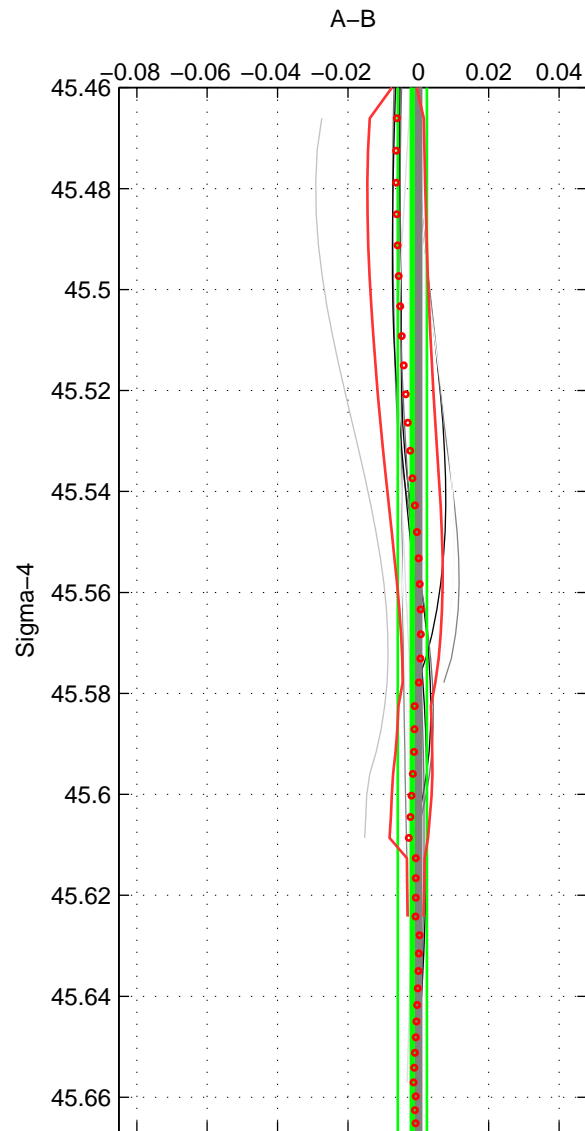

Cruise A (red). Date: Feb 2002 Cruisename: 657-49UF20020117  
 Cruise B (blue). Date: May 1999 Cruisename: 687-49UP19990419

\*\*\* "Favourite" values are means of spaces 1 2 3.

	Offset	O.StDev	Ratio	R.Stdev	Rating
SIGMA:	-0.002	0.004	1.000	0.000	2
THETA:	-0.003	0.006	1.000	0.000	2
DEPTH:	-0.021	0.022	0.999	0.001	2
FAV. :	-0.009	0.011	1.000	0.000	2

Profiles of A: 3  
 Profiles of B: 5  
 Diff profs : 11  
 WMoffset (A-B): -0.0017311  
 WMoffset stdev: 0.0041503  
 WMratio (A/B): 0.99995  
 WMratio stdev: 0.00012013

Quality (1-5): 2

Profiles of A: 3  
 Profiles of B: 5  
 Diff profs : 11  
 WMoffset (A-B): -0.0029948  
 WMoffset stdev: 0.0056485  
 WMratio (A/B): 0.99991  
 WMratio stdev: 0.00016343

Quality (1-5): 2

Profiles of A: 3  
 Profiles of B: 5  
 Diff profs : 11  
 WMoffset (A-B): -0.021411  
 WMoffset stdev: 0.022308  
 WMratio (A/B): 0.99938  
 WMratio stdev: 0.00064507

Quality (1-5): 2