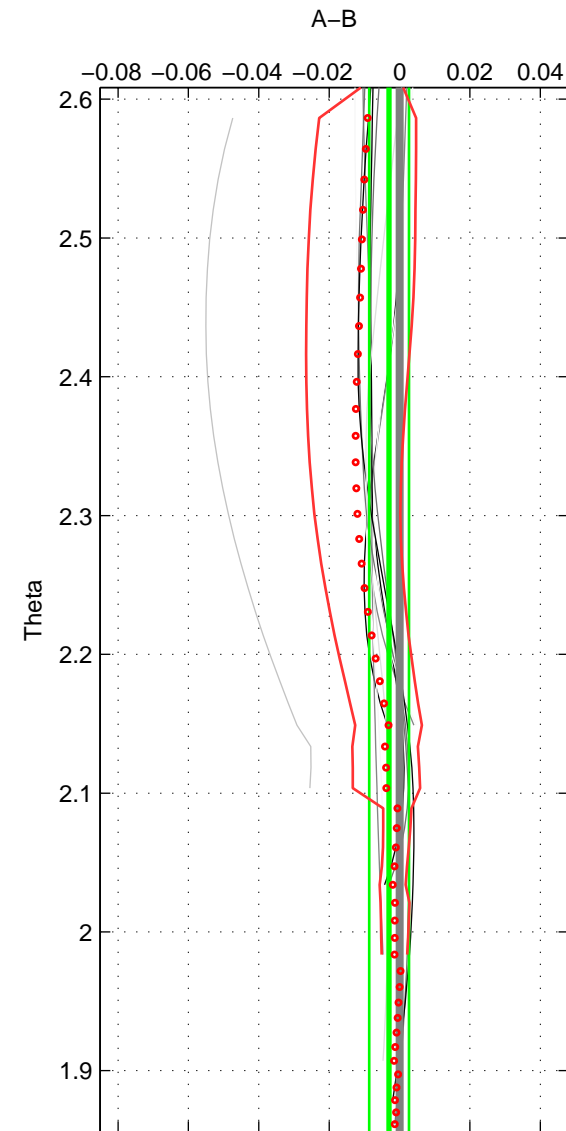

Cruise A (red). Date: Feb 2002 Cruisename: 657-49UF20020117  
 Cruise B (blue). Date: May 1999 Cruisename: 687-49UP19990419

\*\*\* "Favourite" values are means of spaces 1 2 3.

	Offset	O.StDev	Ratio	R.Stdev	Rating
SIGMA:	-0.002	0.004	1.000	0.000	2
THETA:	-0.003	0.006	1.000	0.000	2
DEPTH:	-0.021	0.022	0.999	0.001	2
FAV. :	-0.009	0.011	1.000	0.000	2

Profiles of A: 3  
 Profiles of B: 5  
 Diff profs : 11  
 WMoffset (A-B): -0.0017311  
 WMoffset stdev: 0.0041503  
 WMratio (A/B): 0.99995  
 WMratio stdev: 0.00012013

Quality (1-5): 2

Profiles of A: 3  
 Profiles of B: 5  
 Diff profs : 11  
 WMoffset (A-B): -0.0029948  
 WMoffset stdev: 0.0056485  
 WMratio (A/B): 0.99991  
 WMratio stdev: 0.00016343

Quality (1-5): 2

Profiles of A: 3  
 Profiles of B: 5  
 Diff profs : 11  
 WMoffset (A-B): -0.021411  
 WMoffset stdev: 0.022308  
 WMratio (A/B): 0.99938  
 WMratio stdev: 0.00064507

Quality (1-5): 2