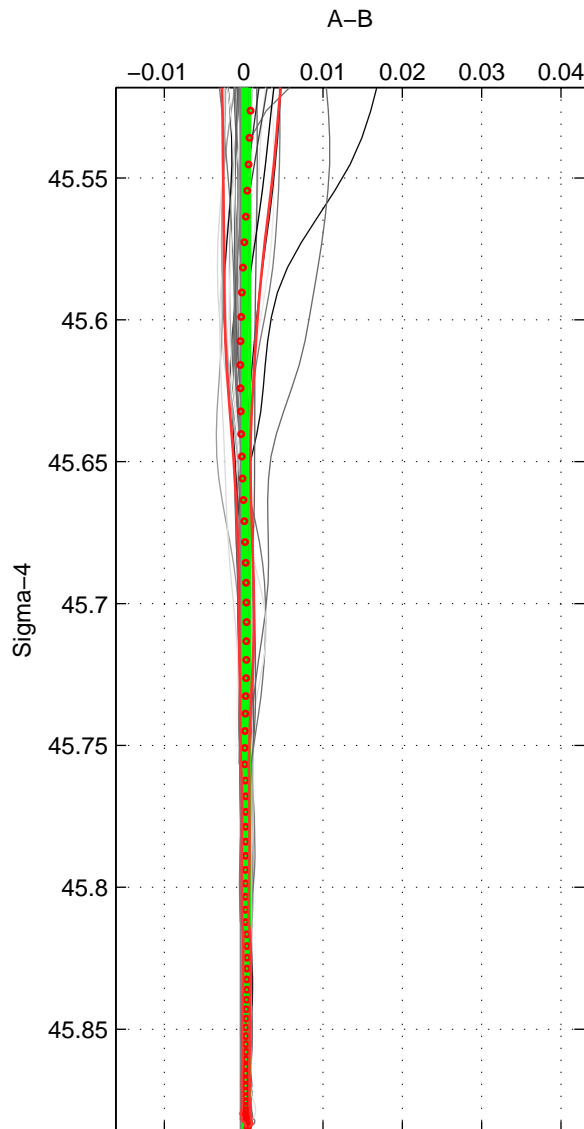

Cruise A (red). Date: Oct 2005 Cruisename: 606-49NZ20050913

Cruise B (blue). Date: Oct 2007 Cruisename: 613-49NZ20071008

\*\*\* "Favourite" values are means of spaces 1 2 3.

	Offset	O.StDev	Ratio	R.Stdev	Rating
SIGMA:	0.000	0.000	1.000	0.000	5
THETA:	0.000	0.001	1.000	0.000	5
DEPTH:	0.000	0.001	1.000	0.000	5
FAV.:	0.000	0.001	1.000	0.000	5

Profiles of A: 6  
 Profiles of B: 39  
 Diff profs : 39  
 WMoffset (A-B): 0.00032135  
 WMoffset stdev: 0.00046357  
 WMratio (A/B): 1  
 WMratio stdev: 1.3368e-05

Quality (1-5): 5

Profiles of A: 6  
 Profiles of B: 39  
 Diff profs : 39  
 WMoffset (A-B): 0.0004531  
 WMoffset stdev: 0.00077415  
 WMratio (A/B): 1  
 WMratio stdev: 2.2326e-05

Quality (1-5): 5

Profiles of A: 6  
 Profiles of B: 39  
 Diff profs : 39  
 WMoffset (A-B): 0.00018975  
 WMoffset stdev: 0.00095264  
 WMratio (A/B): 1  
 WMratio stdev: 2.7461e-05

Quality (1-5): 5