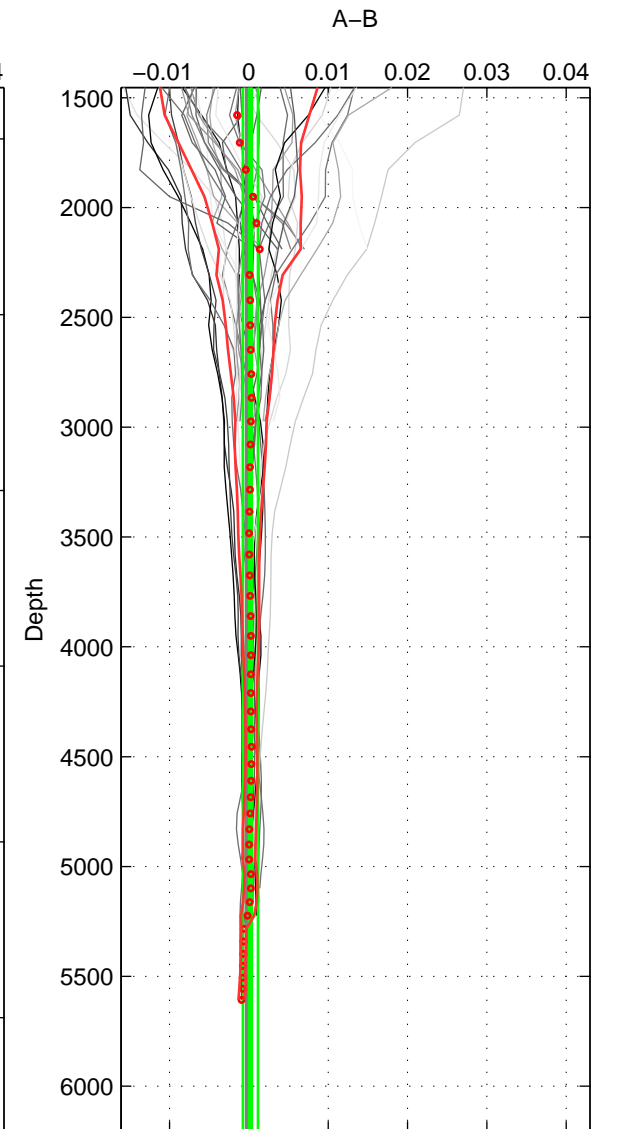

Cruise A (red). Date: Oct 2005 Cruisename: 606-49NZ20050913

Cruise B (blue). Date: Oct 2007 Cruisename: 613-49NZ20071008

\*\*\* "Favourite" values are means of spaces 1 2 3.

	Offset	O.StDev	Ratio	R.Stdev	Rating
SIGMA:	0.000	0.000	1.000	0.000	5
THETA:	0.000	0.001	1.000	0.000	5
DEPTH:	0.000	0.001	1.000	0.000	5
FAV.:	0.000	0.001	1.000	0.000	5

Profiles of A: 6  
 Profiles of B: 39  
 Diff profs : 39  
 WMoffset (A-B): 0.00032135  
 WMoffset stdev: 0.00046357  
 WMratio (A/B): 1  
 WMratio stdev: 1.3368e-05

Quality (1-5): 5

Profiles of A: 6  
 Profiles of B: 39  
 Diff profs : 39  
 WMoffset (A-B): 0.0004531  
 WMoffset stdev: 0.00077415  
 WMratio (A/B): 1  
 WMratio stdev: 2.2326e-05

Quality (1-5): 5

Profiles of A: 6  
 Profiles of B: 39  
 Diff profs : 39  
 WMoffset (A-B): 0.00018975  
 WMoffset stdev: 0.00095264  
 WMratio (A/B): 1  
 WMratio stdev: 2.7461e-05

Quality (1-5): 5