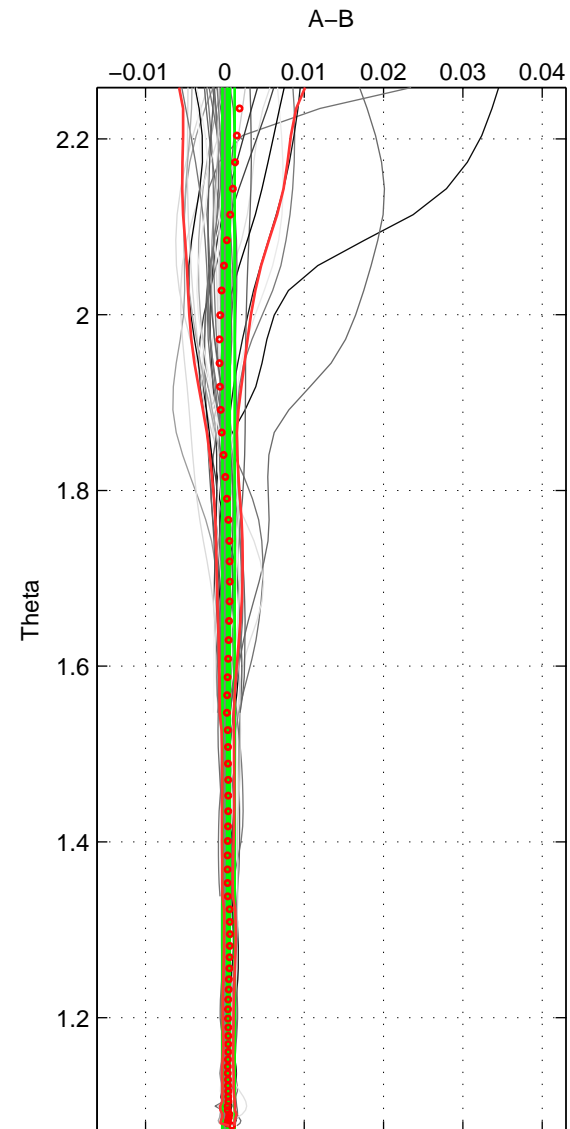

Cruise A (red). Date: Oct 2005 Cruisename: 606-49NZ20050913

Cruise B (blue). Date: Oct 2007 Cruisename: 613-49NZ20071008

\*\*\* "Favourite" values are means of spaces 1 2 3.

	Offset	O.StDev	Ratio	R.Stdev	Rating
SIGMA:	0.000	0.000	1.000	0.000	5
THETA:	0.000	0.001	1.000	0.000	5
DEPTH:	0.000	0.001	1.000	0.000	5
FAV.:	0.000	0.001	1.000	0.000	5

Profiles of A: 6  
 Profiles of B: 39  
 Diff profs : 39  
 WMoffset (A-B): 0.00032135  
 WMoffset stdev: 0.00046357  
 WMratio (A/B): 1  
 WMratio stdev: 1.3368e-05

Quality (1-5): 5

Profiles of A: 6  
 Profiles of B: 39  
 Diff profs : 39  
 WMoffset (A-B): 0.0004531  
 WMoffset stdev: 0.00077415  
 WMratio (A/B): 1  
 WMratio stdev: 2.2326e-05

Quality (1-5): 5

Profiles of A: 6  
 Profiles of B: 39  
 Diff profs : 39  
 WMoffset (A-B): 0.00018975  
 WMoffset stdev: 0.00095264  
 WMratio (A/B): 1  
 WMratio stdev: 2.7461e-05

Quality (1-5): 5